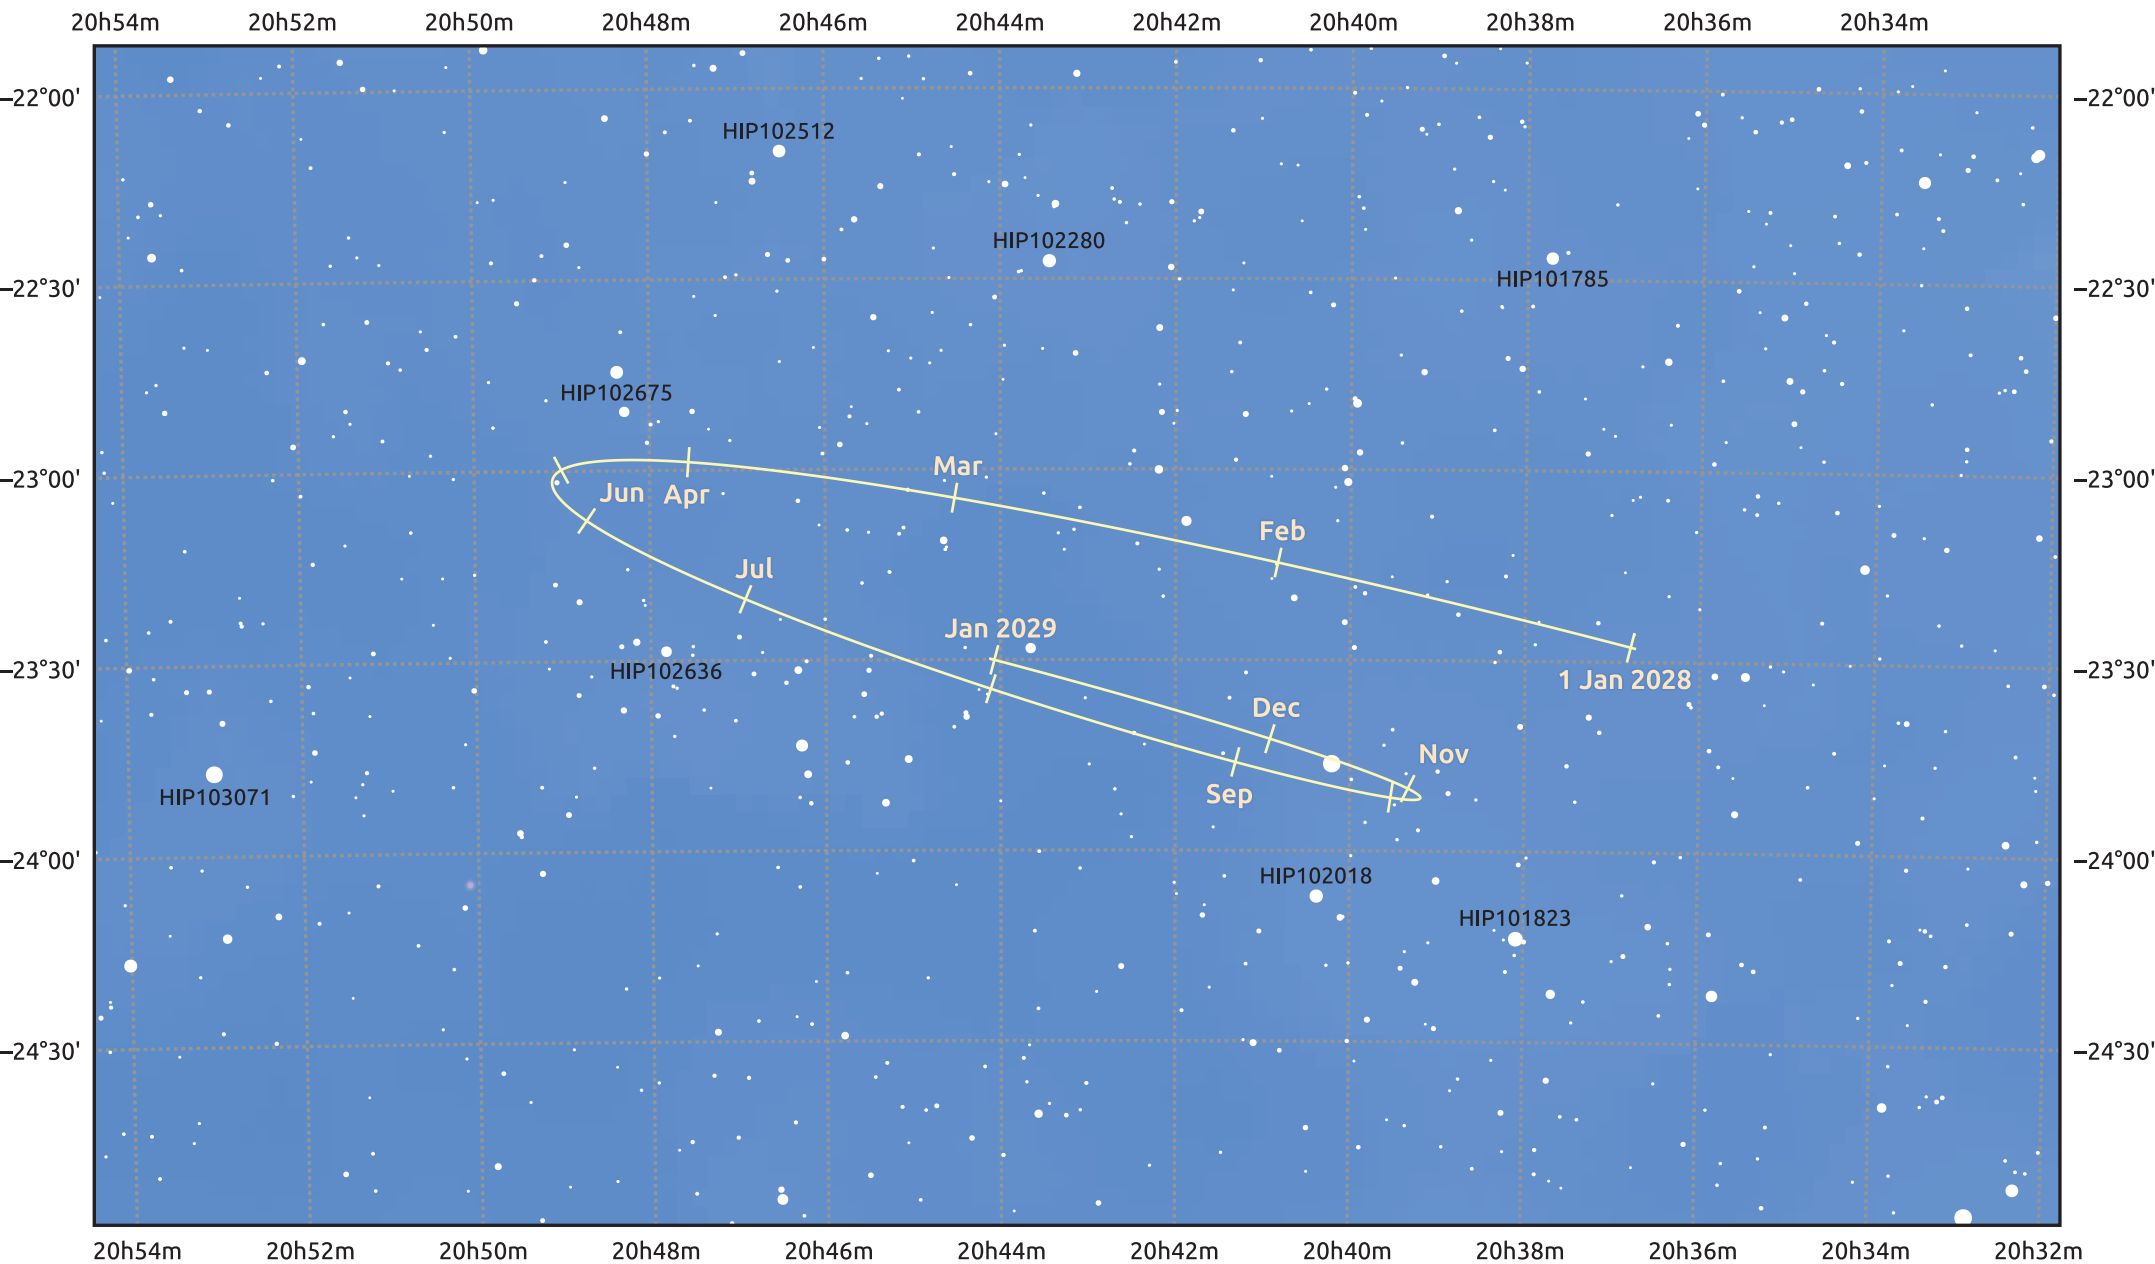

The path of Pluto in 2028

© Dominic Ford 2011–2025. Date markers placed at midnight UTC. Downloaded from <https://in-the-sky.org>

Magnitude scale: · 12.0 · 11.0 · 10.0 · 9.0 · 8.0 · 7.0 ● 6.0

— Ecliptic Plane

- Galaxy
- Bright nebula
- Open cluster
- Globular cluster
- ◆ Planetary nebula

Date	Mag
2028 Jan 1	15.2
2028 Apr 1	15.3
2028 Jul 1	15.1
2028 Oct 1	15.2
2029 Jan 1	15.3