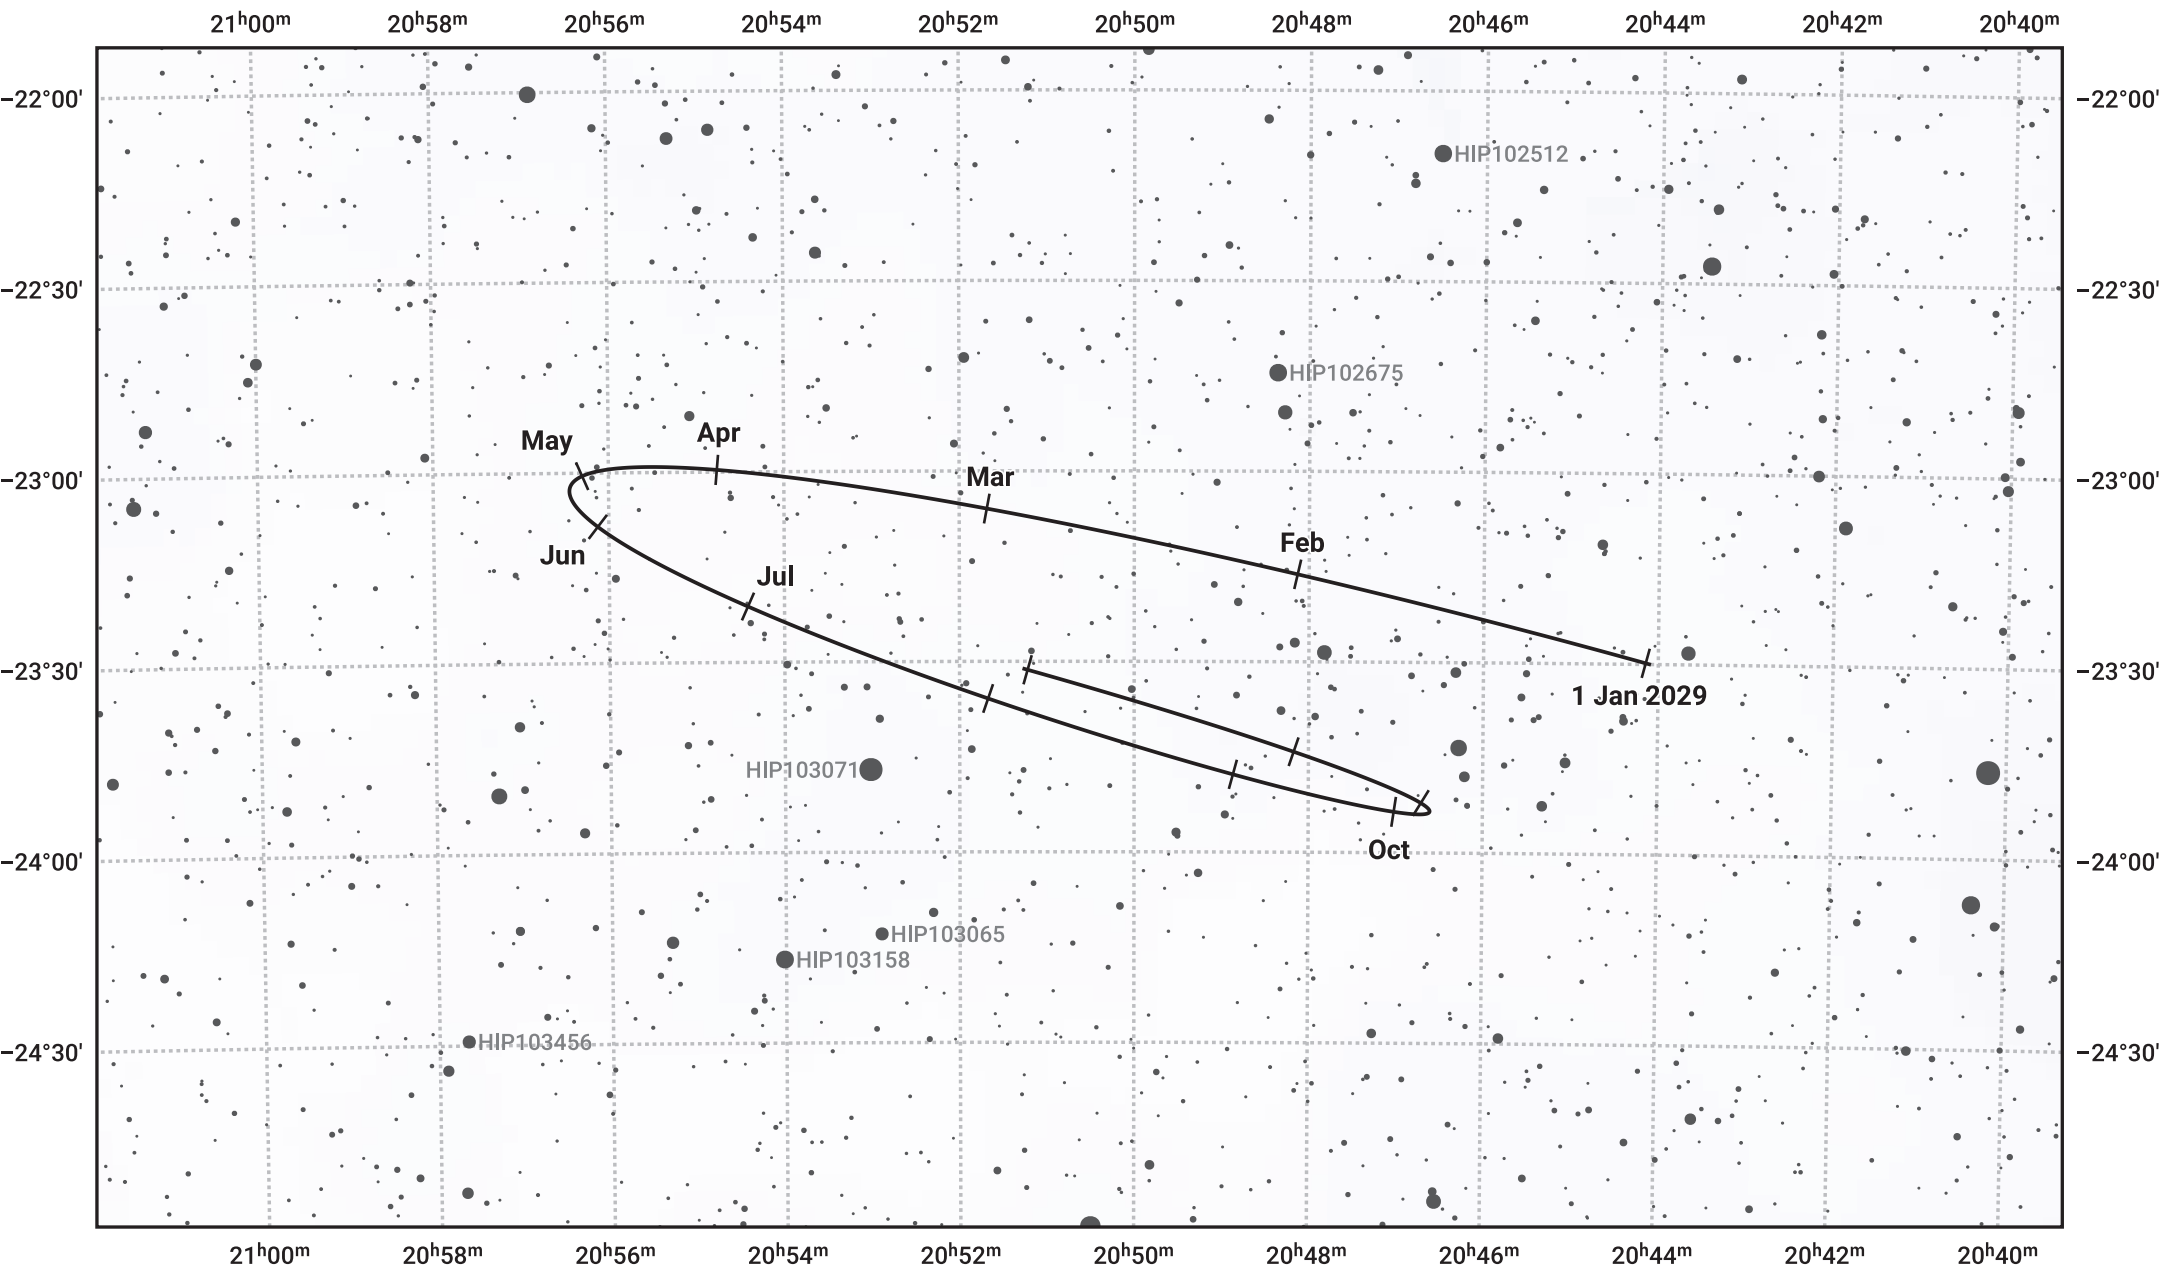

The path of Pluto in 2029

© Dominic Ford 2011–2024. Date markers placed at midnight UTC. Downloaded from <https://in-the-sky.org>

Magnitude scale: 13.0 12.0 11.0 10.0 9.0 8.0 7.0 6.0

— Ecliptic Plane

- Galaxy
- Bright nebula
- Open cluster
- ⊕ Globular cluster