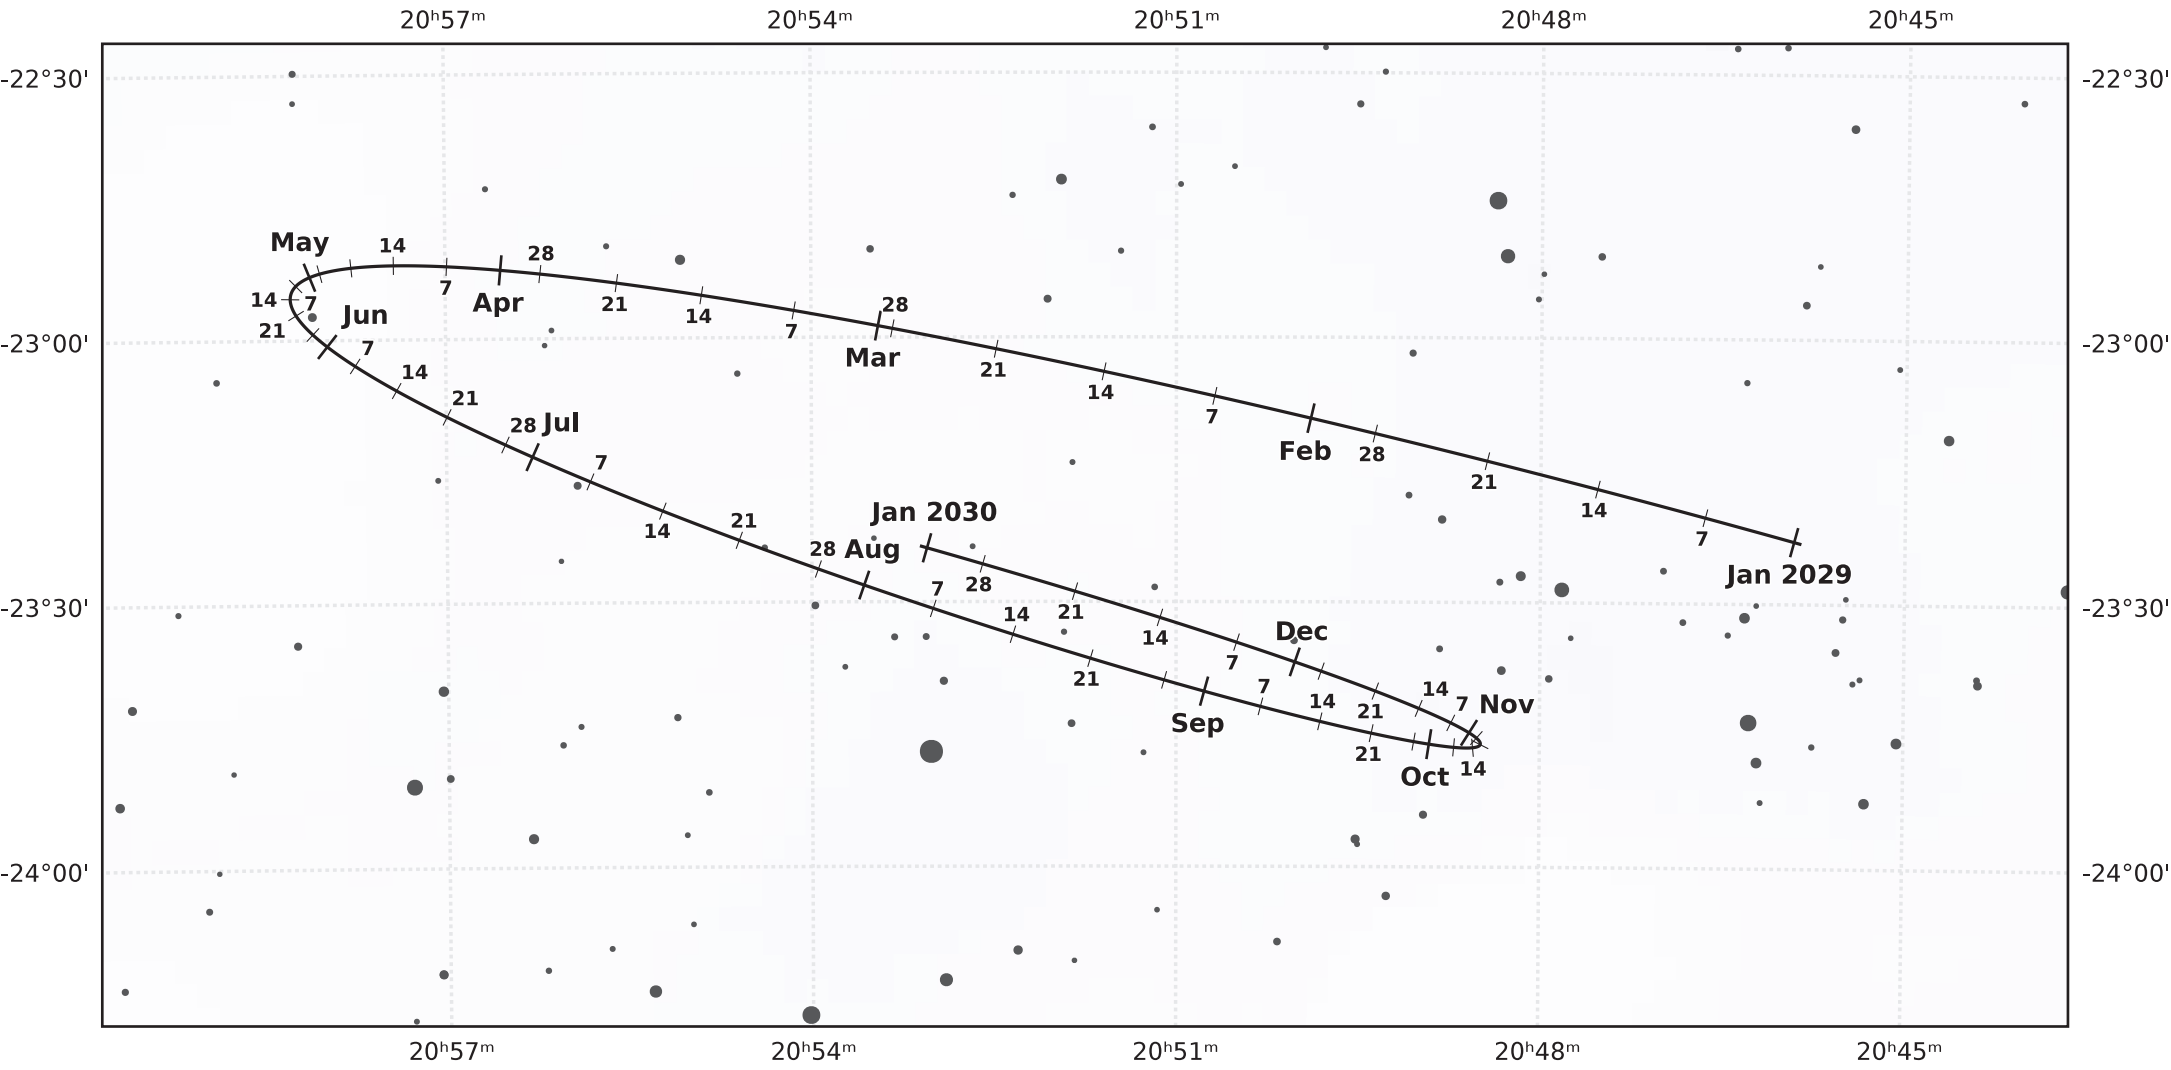

The path of Pluto in 2029

© Dominic Ford 2011-2021. Downloaded from <https://in-the-sky.org>

Magnitude scale: •11.0 •10.5 •10.0 •9.5 •9.0 •8.5 •8.0 •7.5 ●7.0 ●6.5 ●6.0

— The Equator — Ecliptic Plane — Galactic Plane