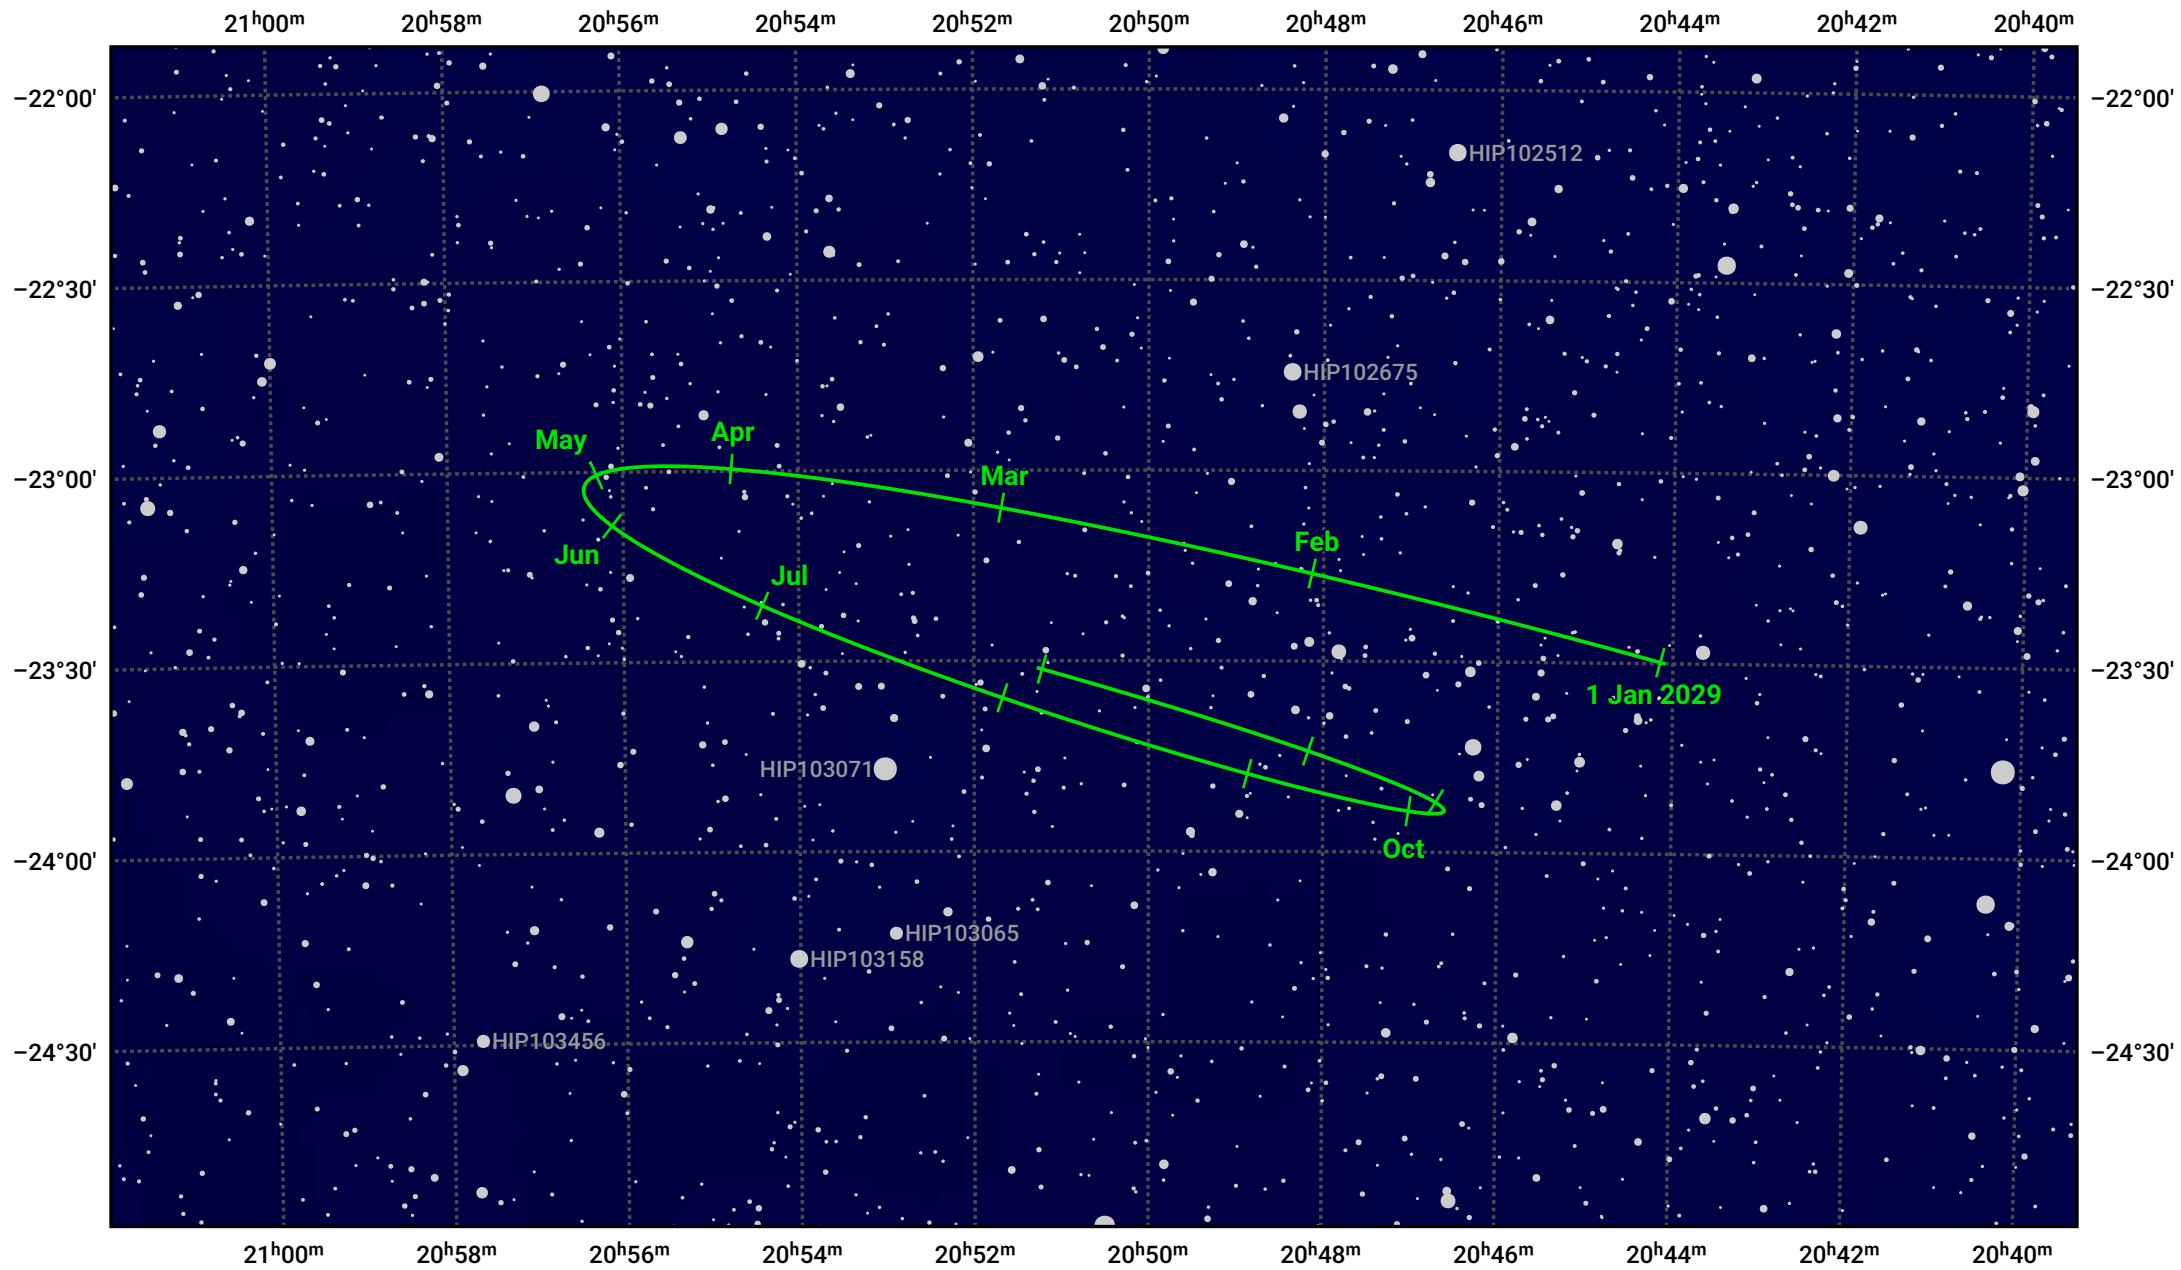

The path of Pluto in 2029

© Dominic Ford 2011–2024. Date markers placed at midnight UTC. Downloaded from <https://in-the-sky.org>

Magnitude scale: · 13.0 · 12.0 · 11.0 · 10.0 · 9.0 · 8.0 · 7.0 · 6.0

— Ecliptic Plane

● Galaxy ■ Bright nebula ● Open cluster ● Globular cluster

Date	Mag
2029 Jan 1	15.3
2029 Apr 1	15.4
2029 Jul 1	15.2
2029 Oct 1	15.3
2030 Jan 1	15.3