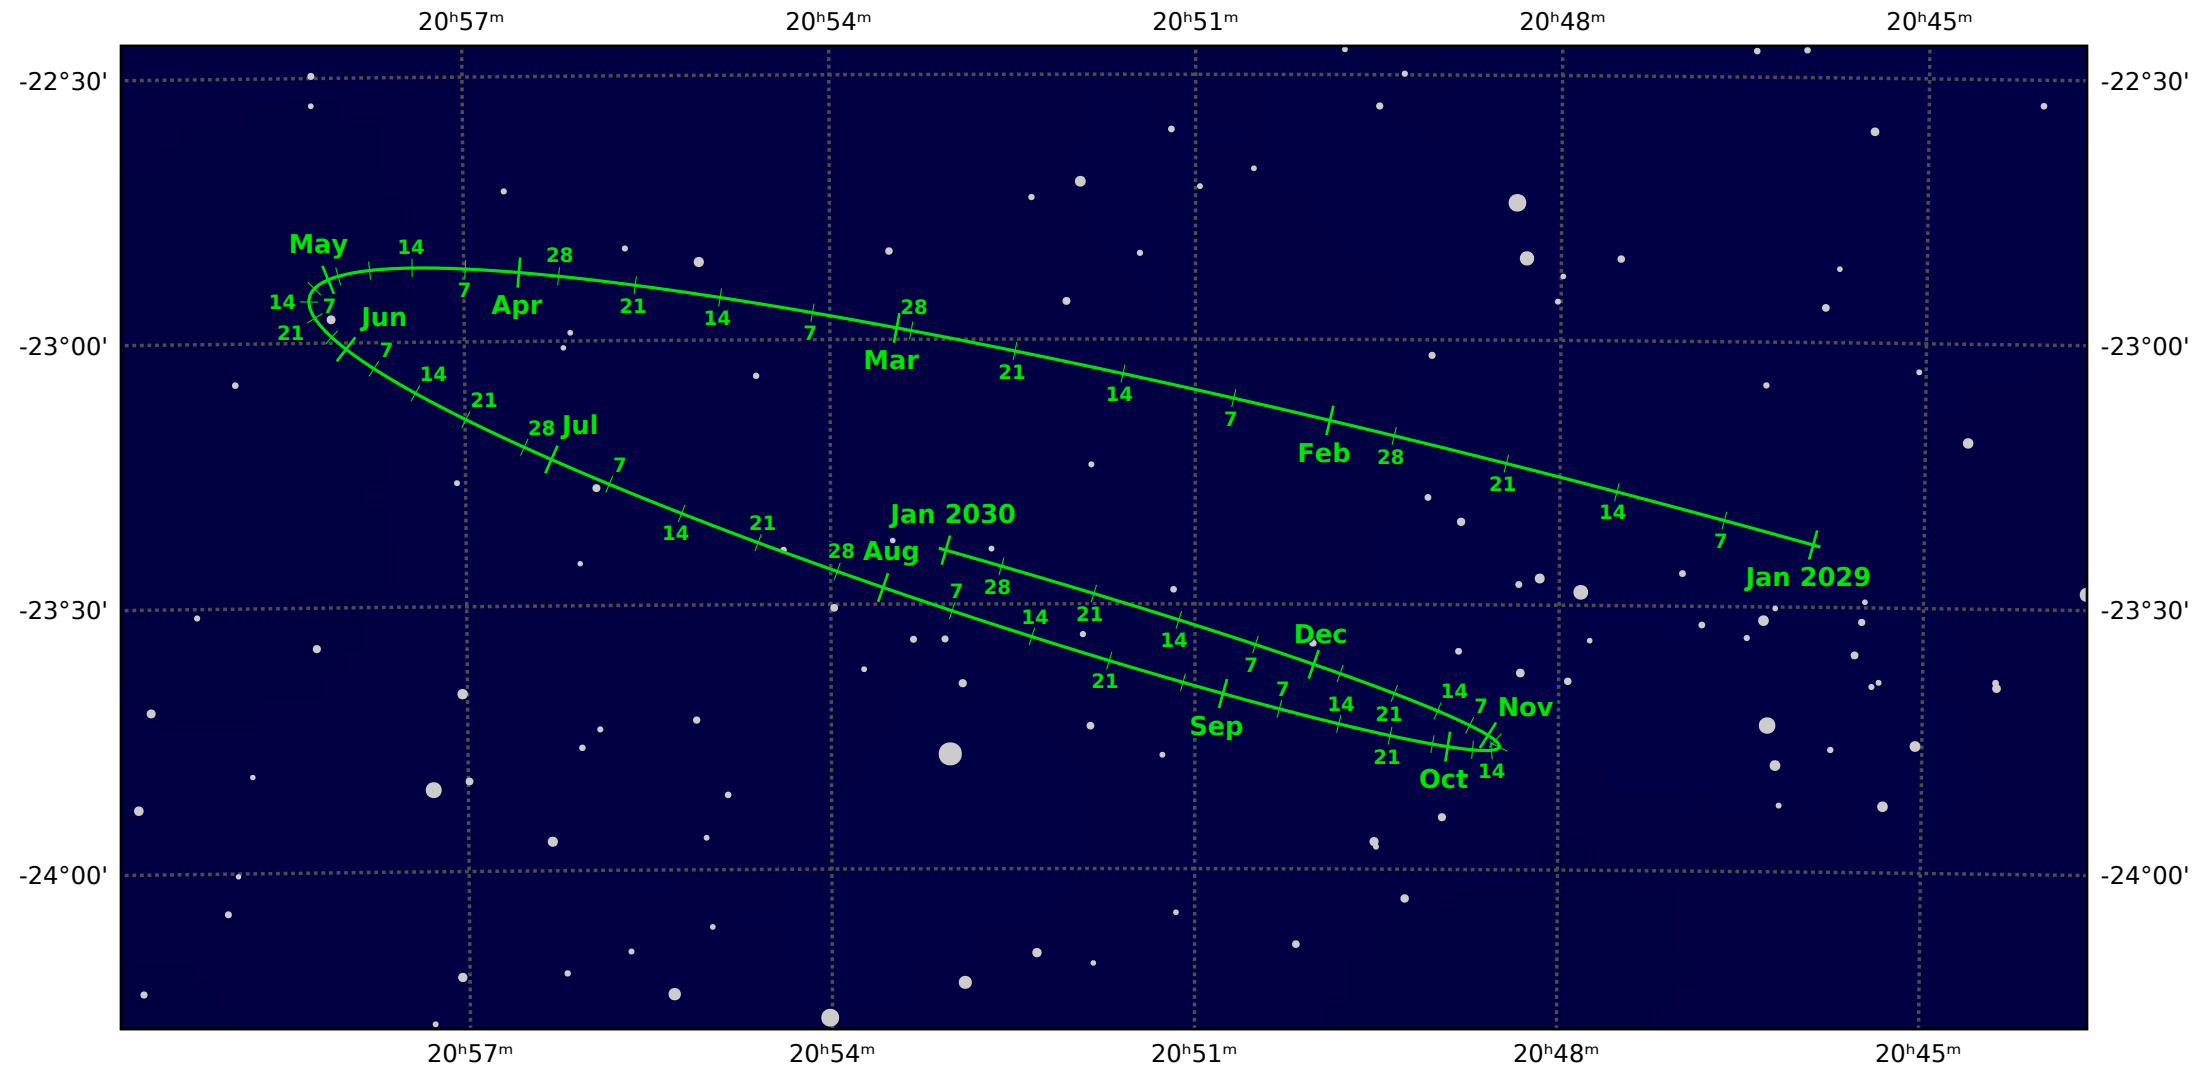

The path of Pluto in 2029

© Dominic Ford 2011-2021. Downloaded from <https://in-the-sky.org>

Magnitude scale: •11.0 •10.5 •10.0 •9.5 •9.0 •8.5 •8.0 •7.5 •7.0 ●6.5 ●6.0

— Ecliptic Plane — Galactic Plane