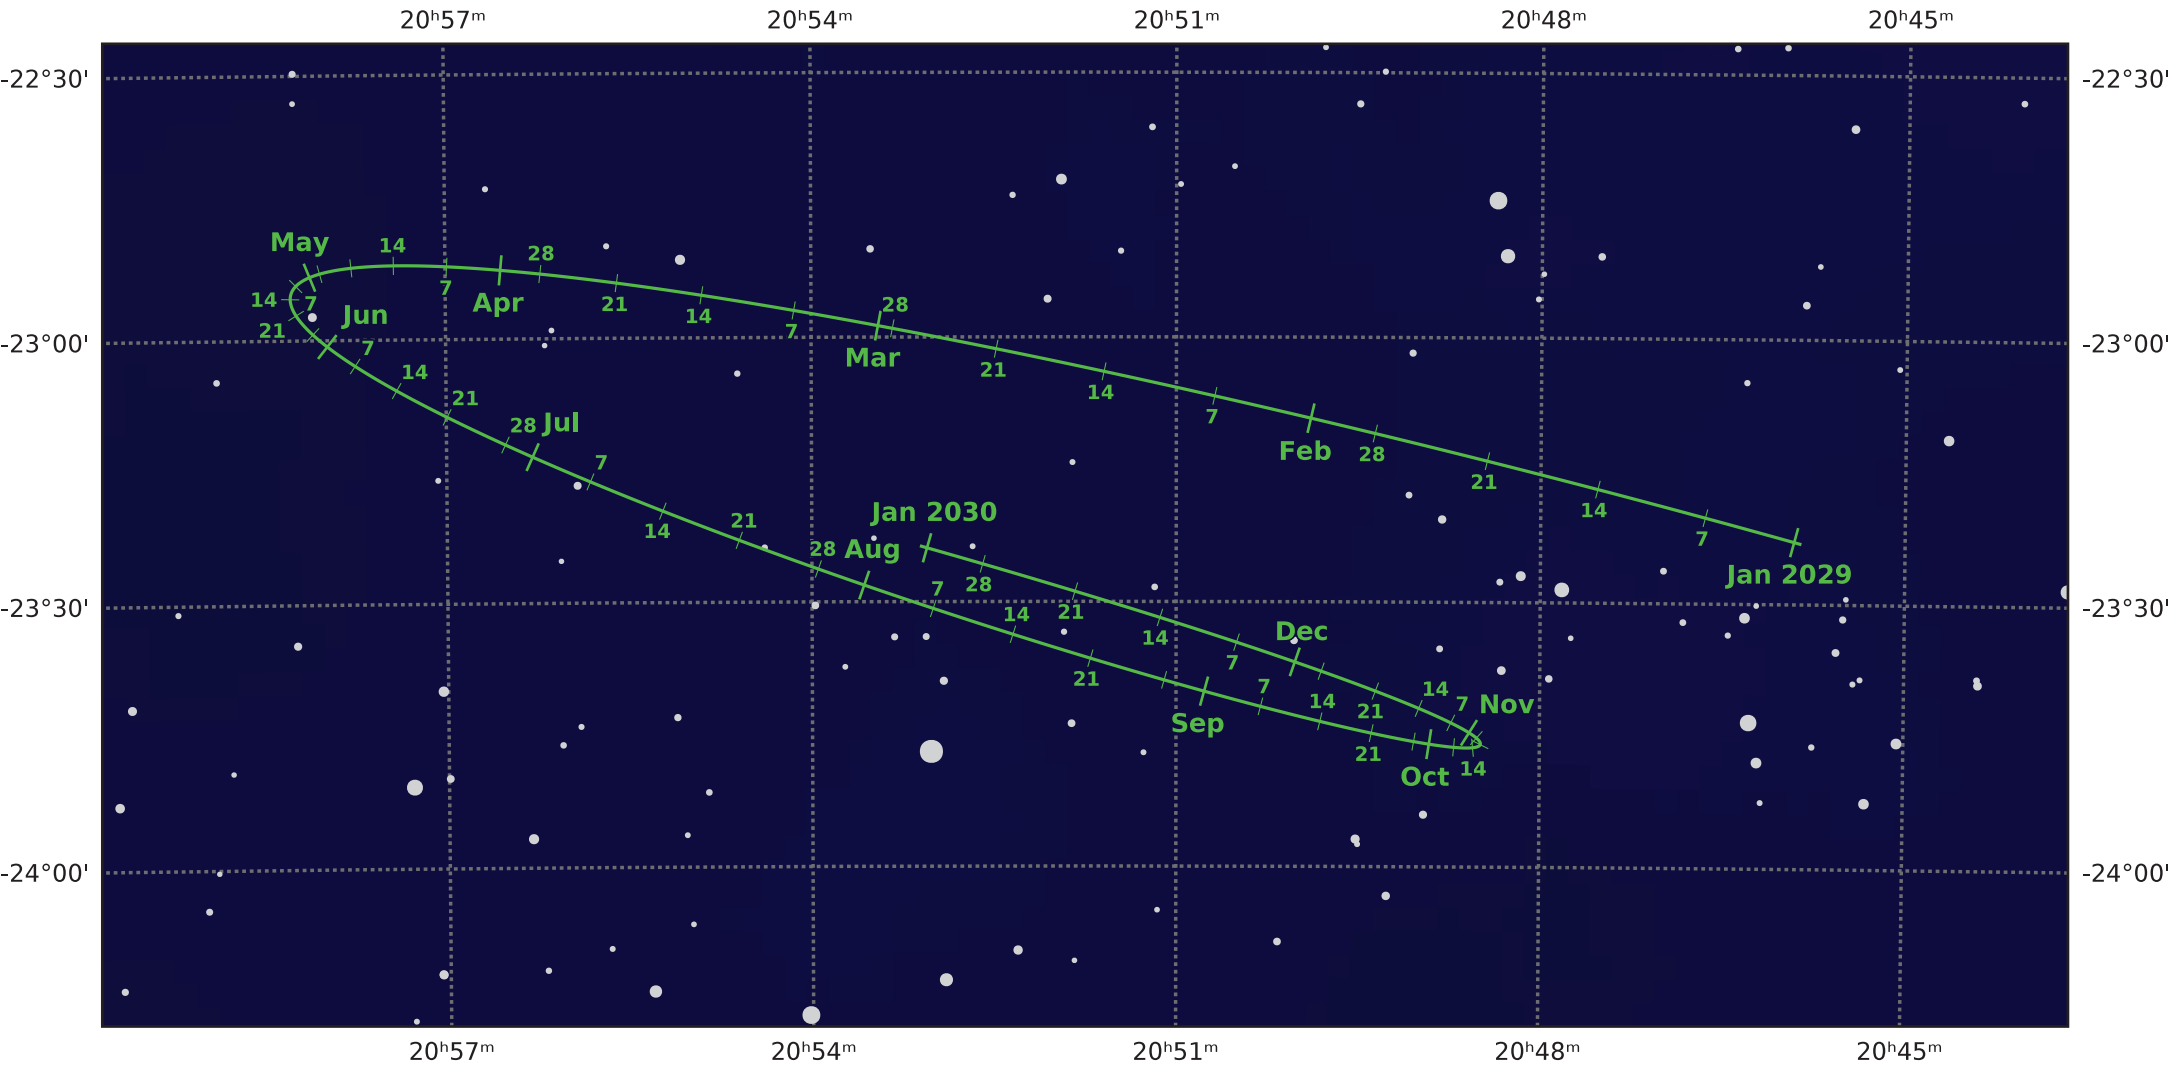

The path of Pluto in 2029

© Dominic Ford 2011-2021. Downloaded from <https://in-the-sky.org>

Magnitude scale: • 11.0 • 10.5 • 10.0 • 9.5 • 9.0 • 8.5 • 8.0 • 7.5 • 7.0 • 6.5 • 6.0

— Ecliptic Plane — Galactic Plane