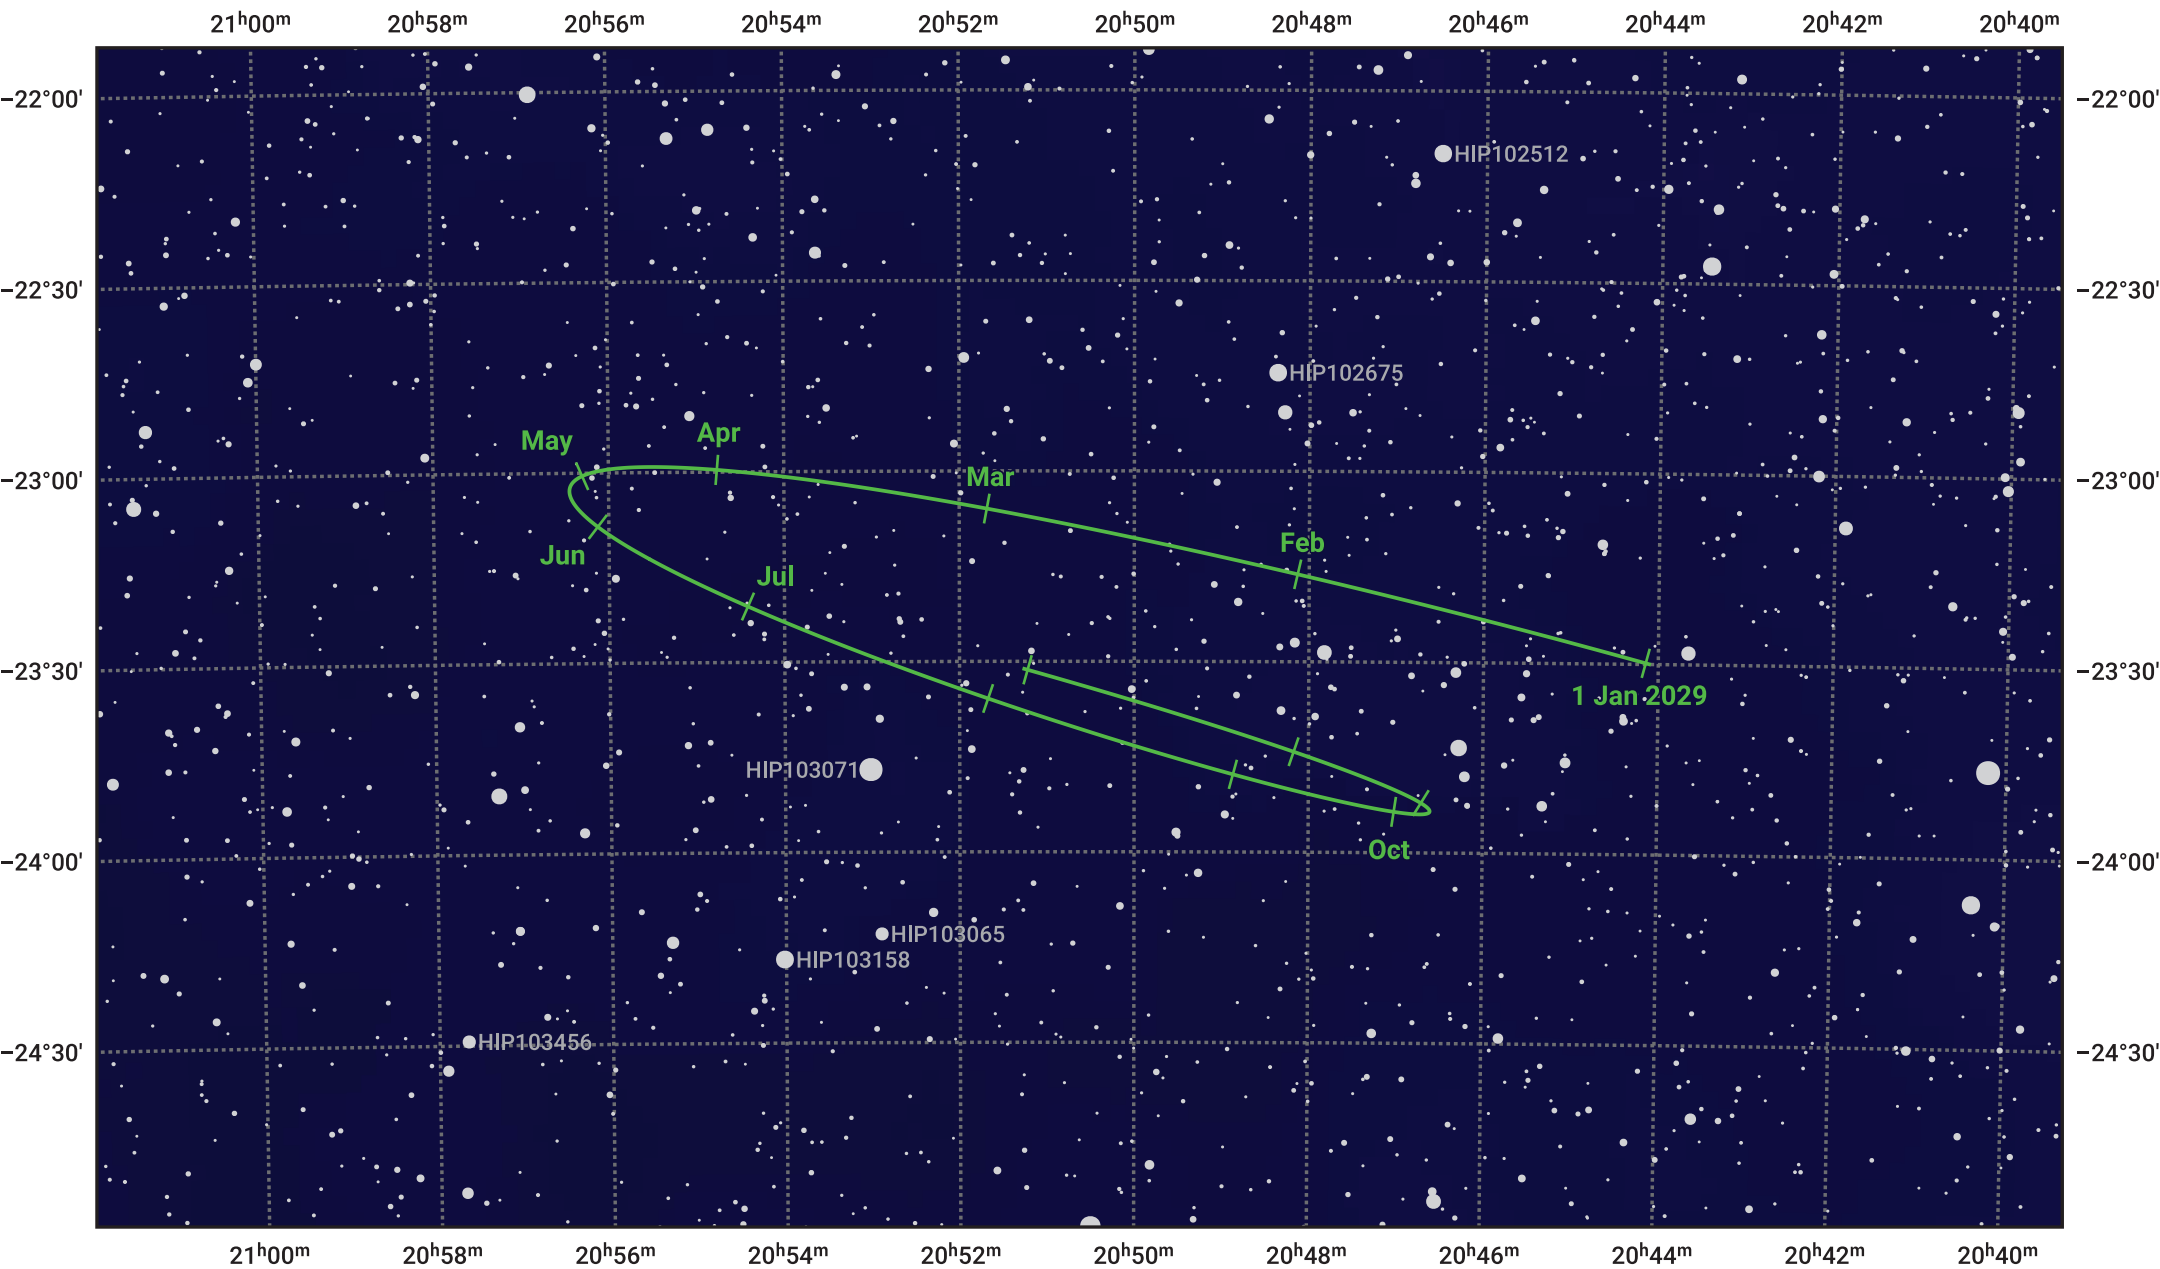

The path of Pluto in 2029

© Dominic Ford 2011–2024. Date markers placed at midnight UTC. Downloaded from <https://in-the-sky.org>

Magnitude scale: 13.0 12.0 11.0 10.0 9.0 8.0 7.0 6.0

— Ecliptic Plane

- Galaxy
- Bright nebula
- Open cluster
- Globular cluster