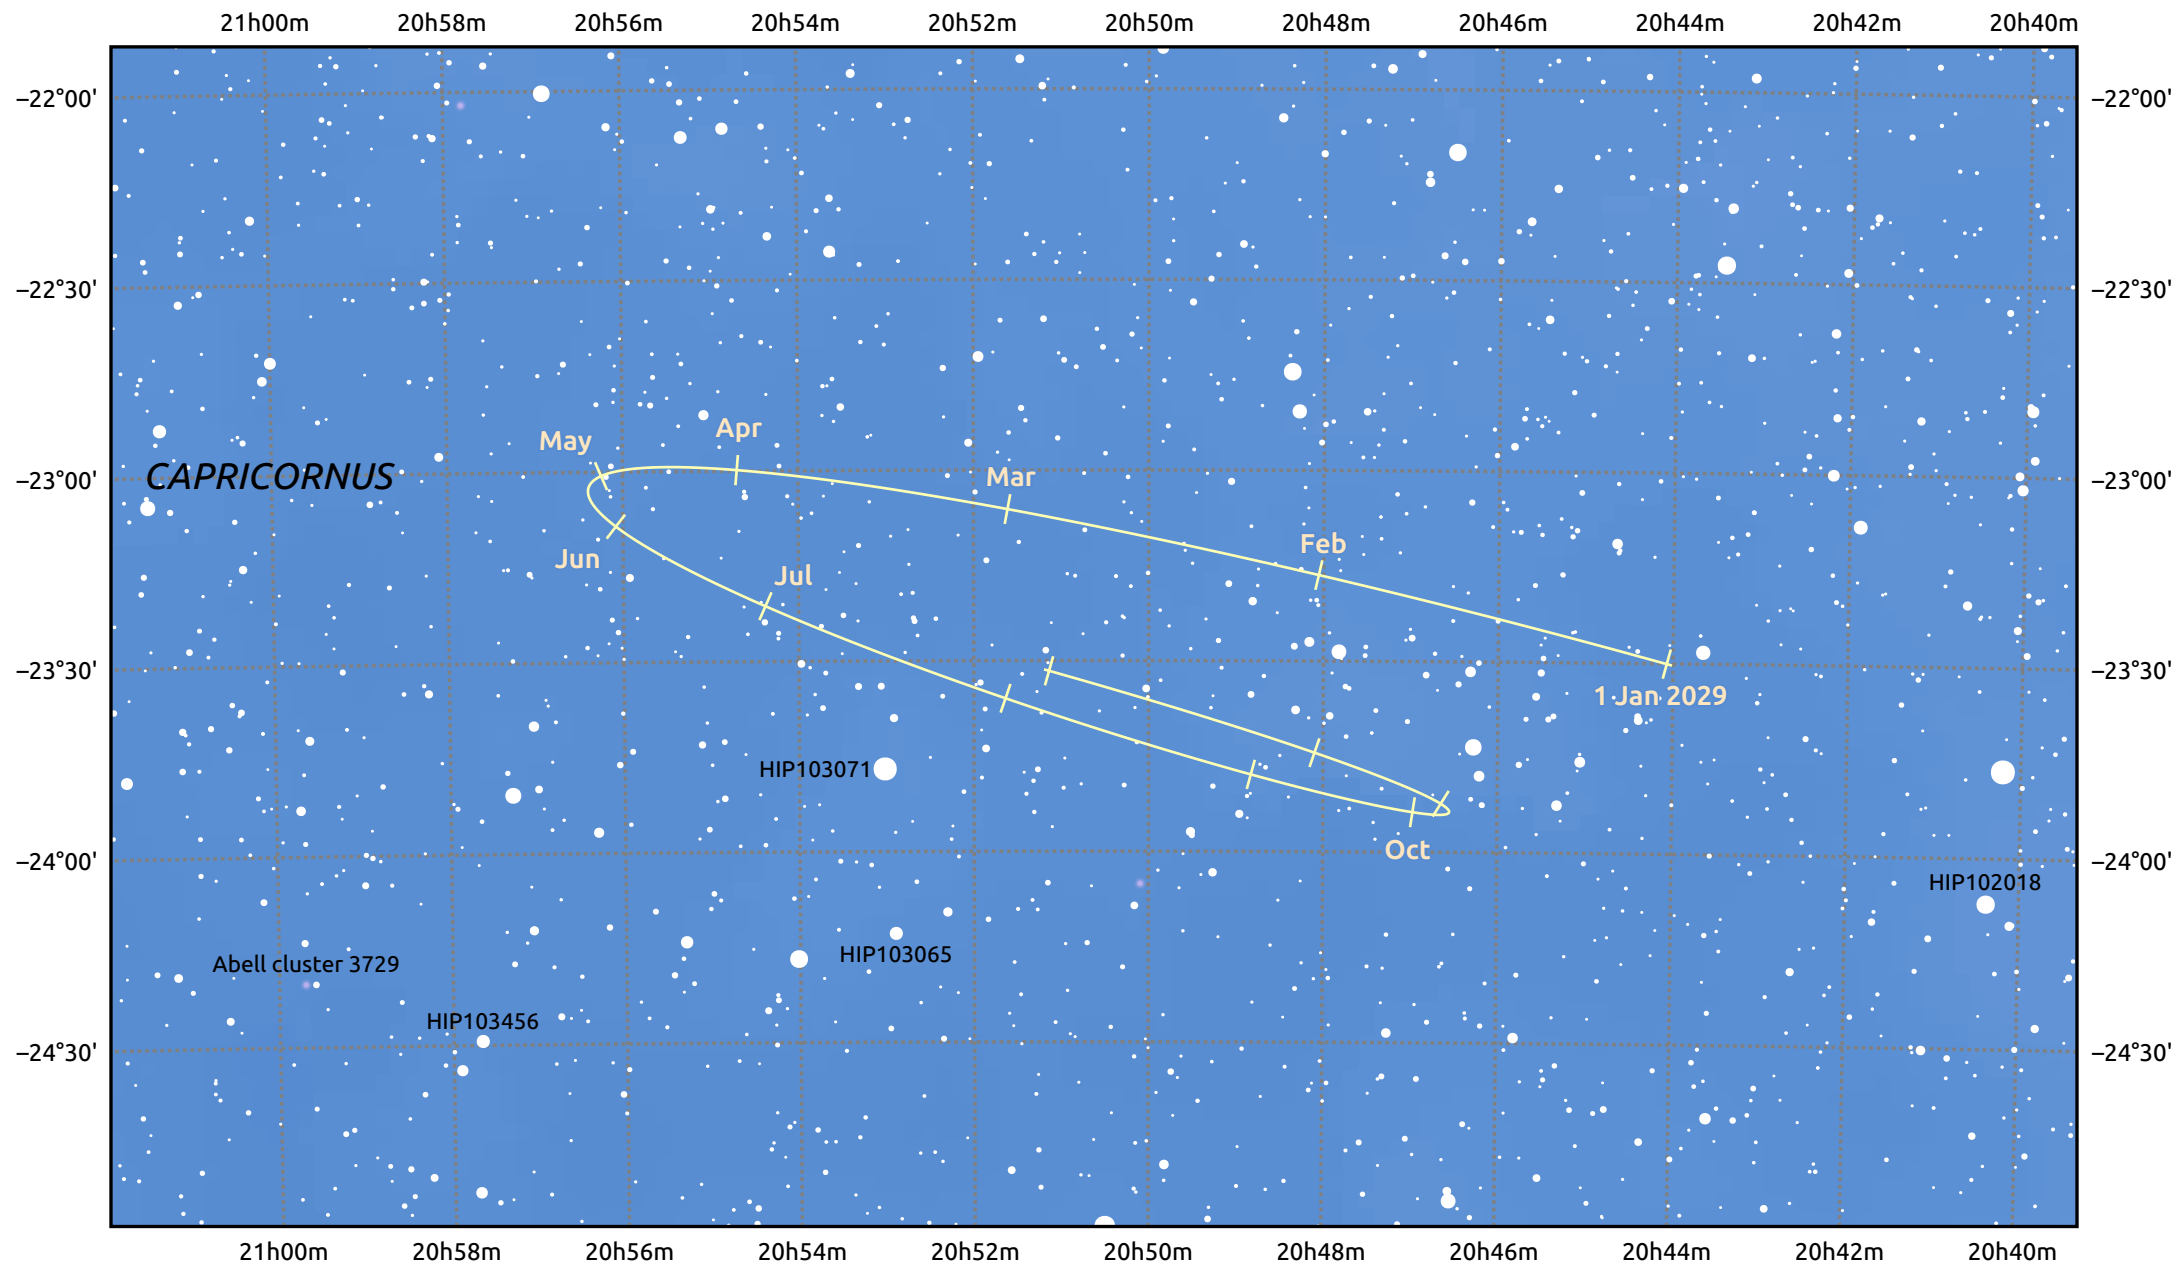

The path of Pluto in 2029

© Dominic Ford 2011–2025. Date markers placed at midnight UTC. Downloaded from <https://in-the-sky.org>

Magnitude scale: · 13.0 · 12.0 · 11.0 · 10.0 · 9.0 ● 8.0 ● 7.0 ● 6.0

— Ecliptic Plane

Galaxy Bright nebula Open cluster Globular cluster Planetary nebula

Date	Mag
2029 Jan 1	15.3
2029 Apr 1	15.3
2029 Jul 1	15.2
2029 Oct 1	15.3
2030 Jan 1	15.3