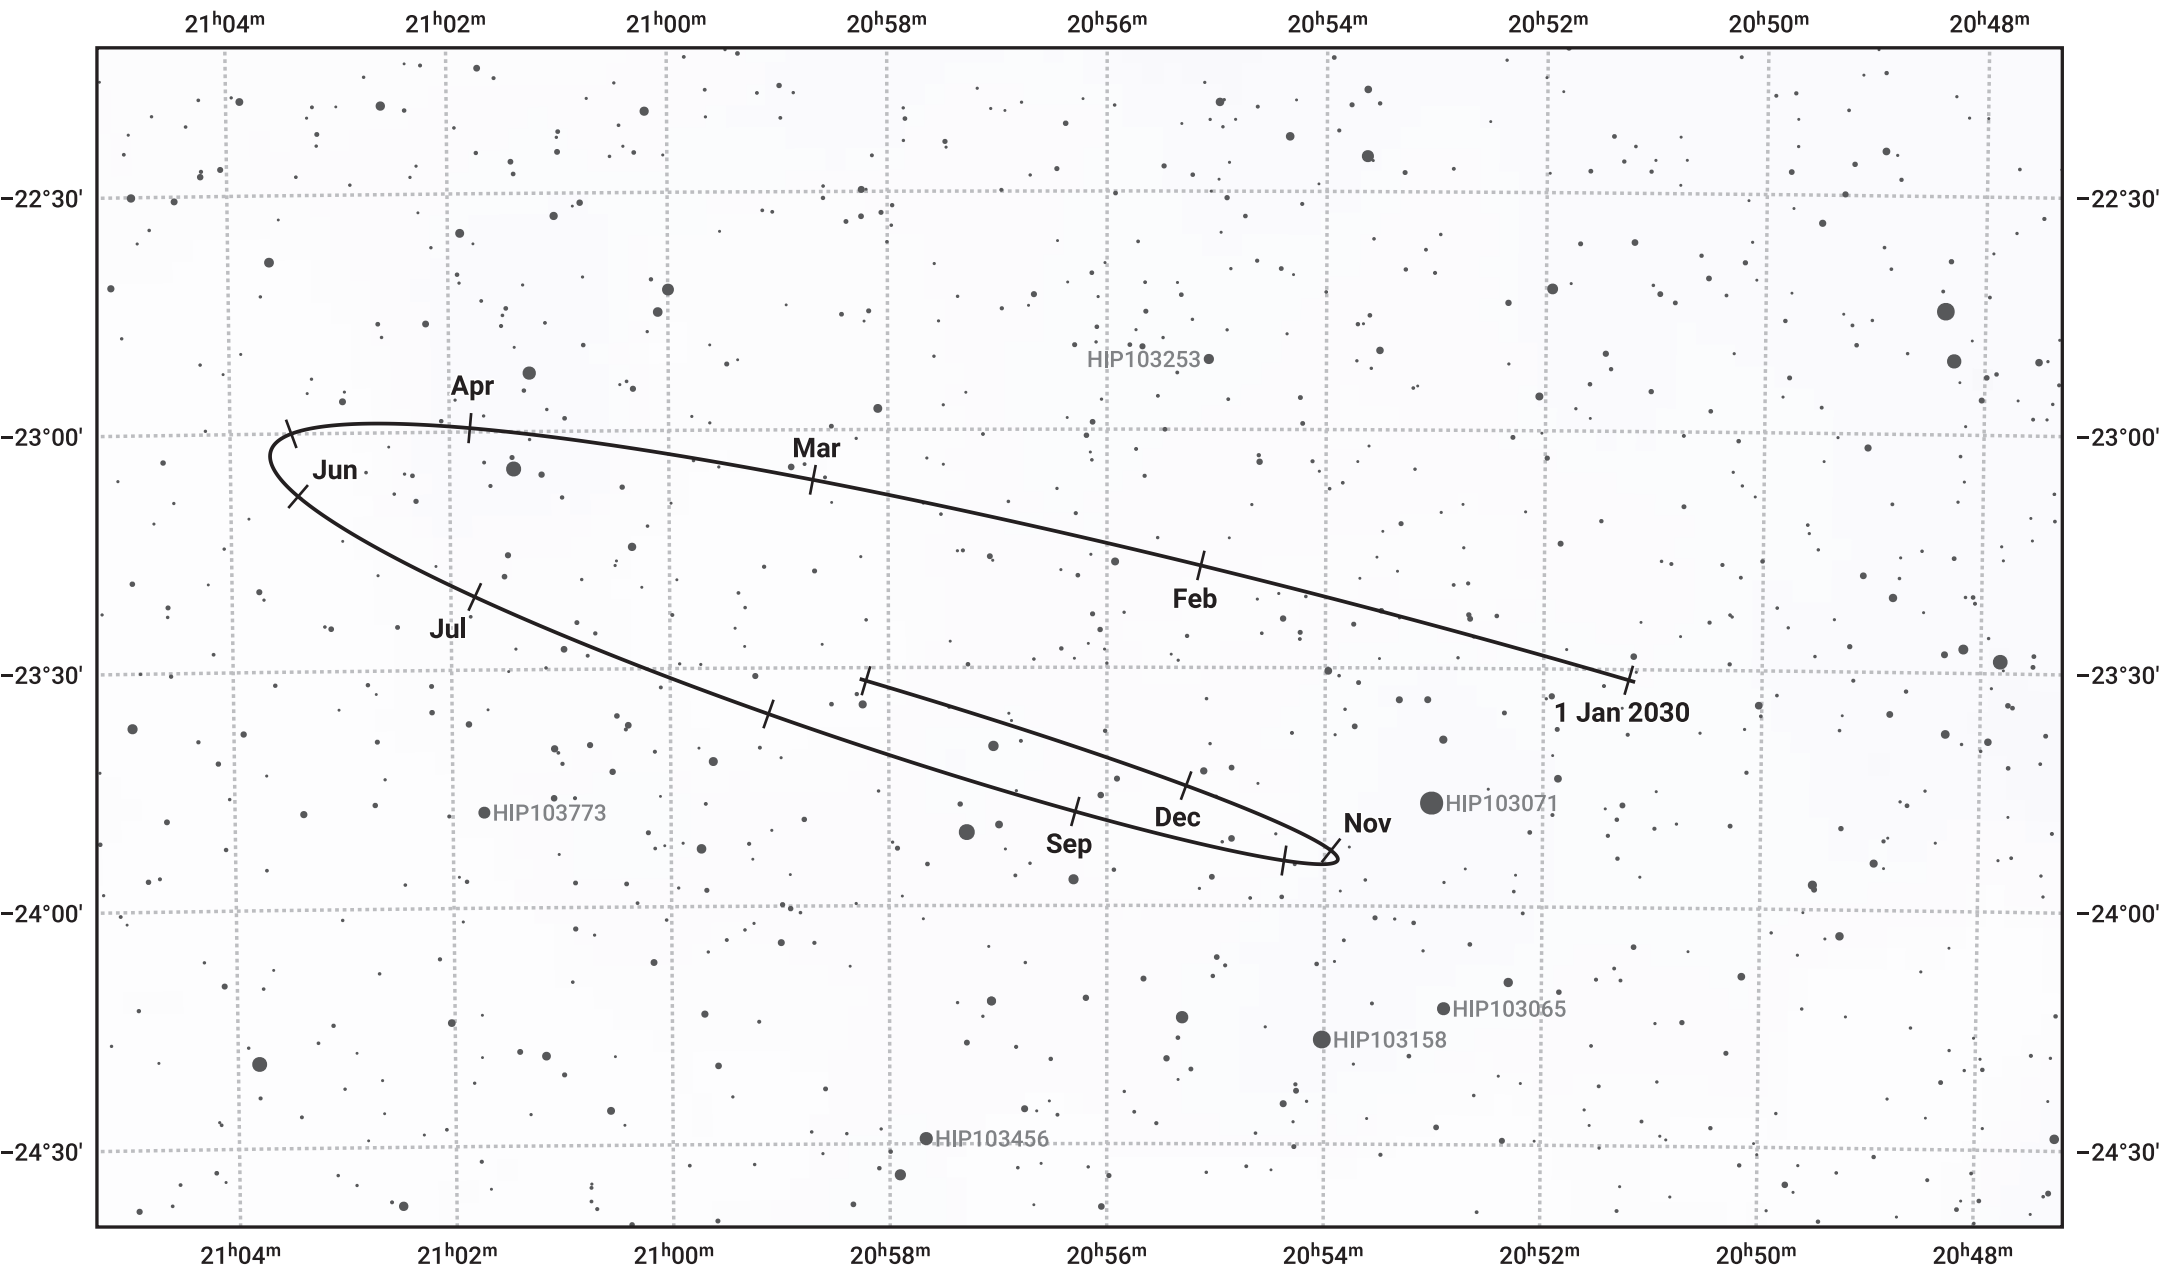

The path of Pluto in 2030

© Dominic Ford 2011–2024. Date markers placed at midnight UTC. Downloaded from <https://in-the-sky.org>

Magnitude scale: 13.0 12.0 11.0 10.0 9.0 8.0 7.0 6.0

— Ecliptic Plane

- Galaxy
- Bright nebula
- Open cluster
- ⊕ Globular cluster

Date	Mag
2030 Jan 1	15.3
2030 Apr 1	15.4
2030 Jul 1	15.3
2030 Oct 1	15.3
2031 Jan 1	15.4