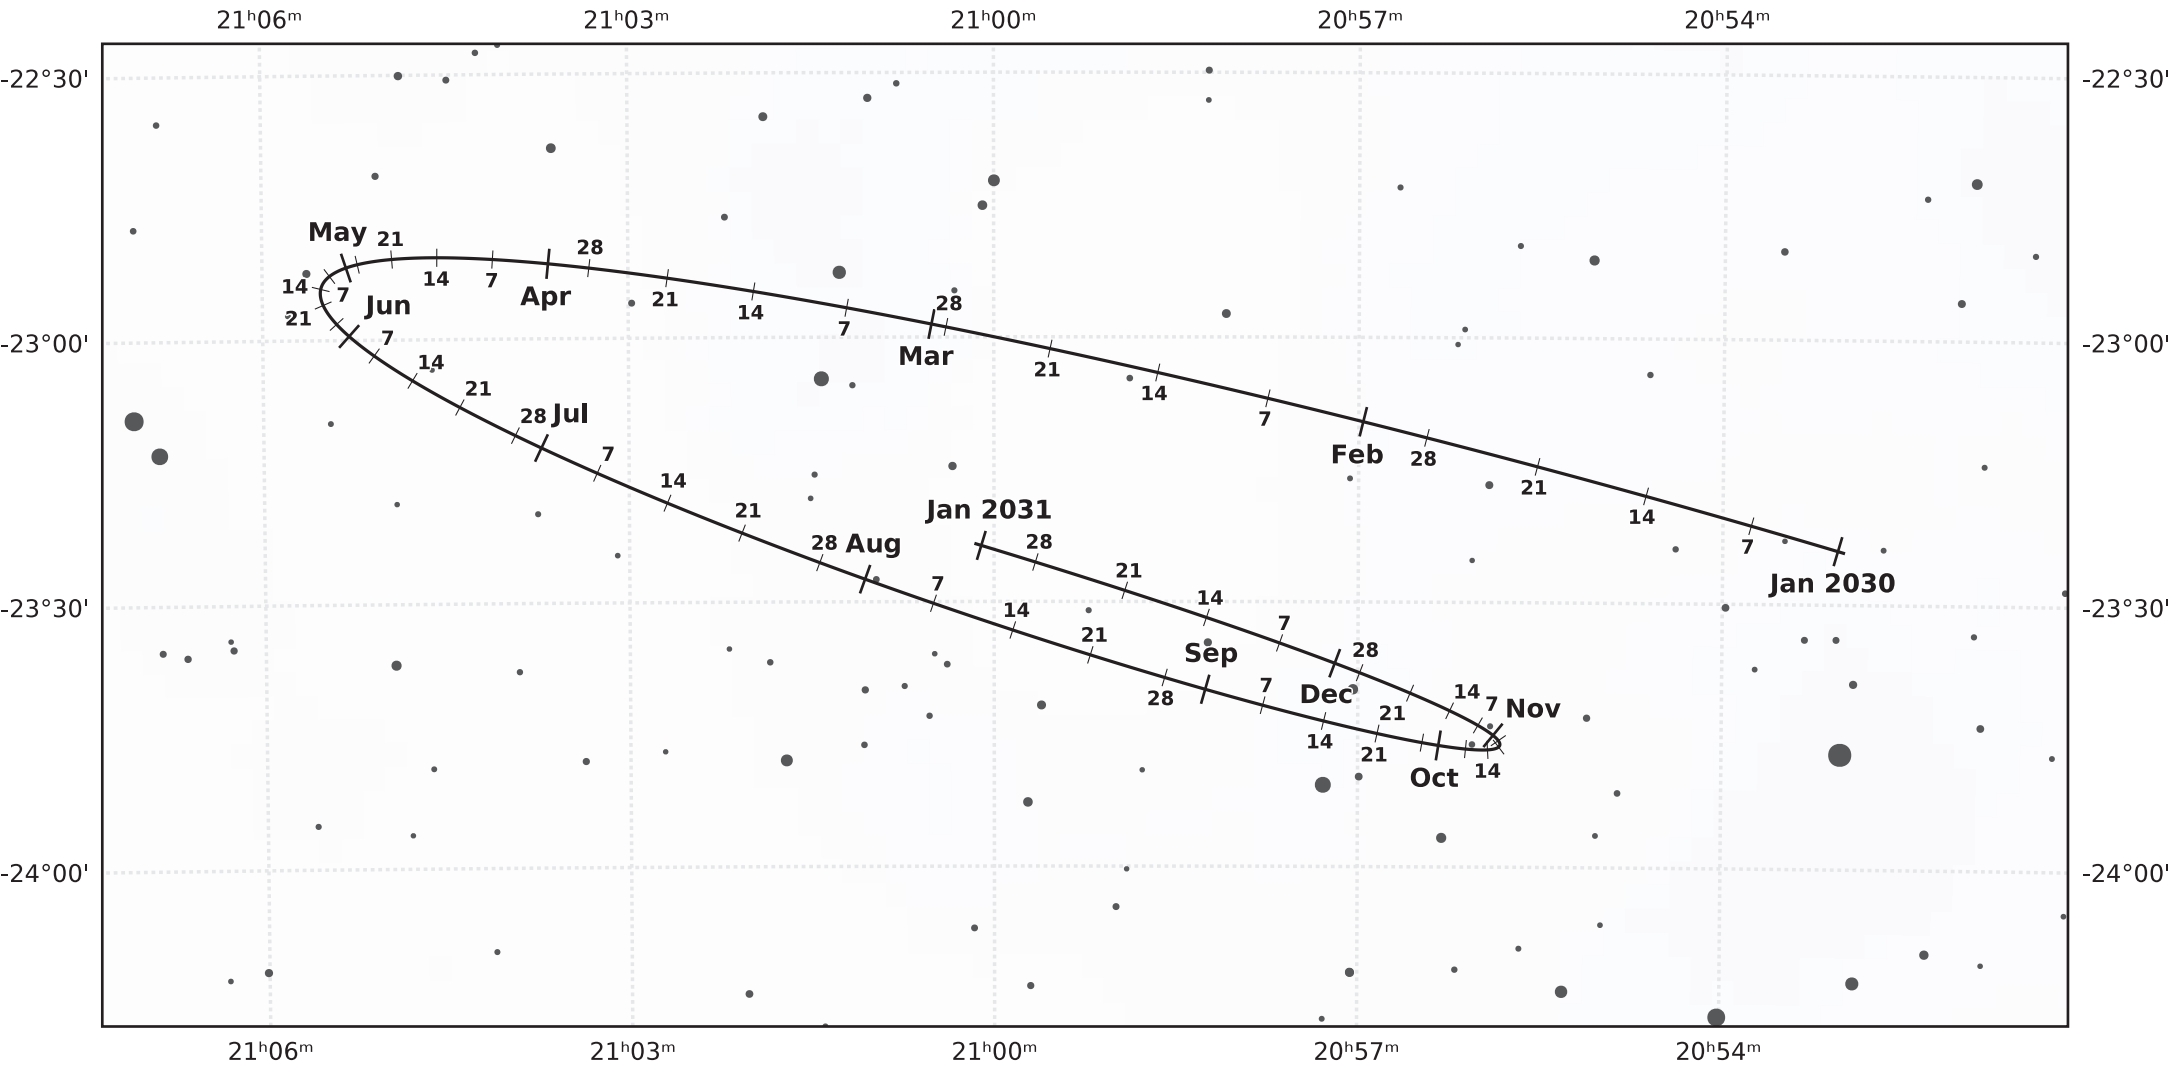

# The path of Pluto in 2030

© Dominic Ford 2011-2021. Downloaded from <https://in-the-sky.org>

Magnitude scale: • 11.0 • 10.5 • 10.0 • 9.5 • 9.0 • 8.5 • 8.0 • 7.5 • 7.0 • 6.5 • 6.0

— The Equator — Ecliptic Plane — Galactic Plane