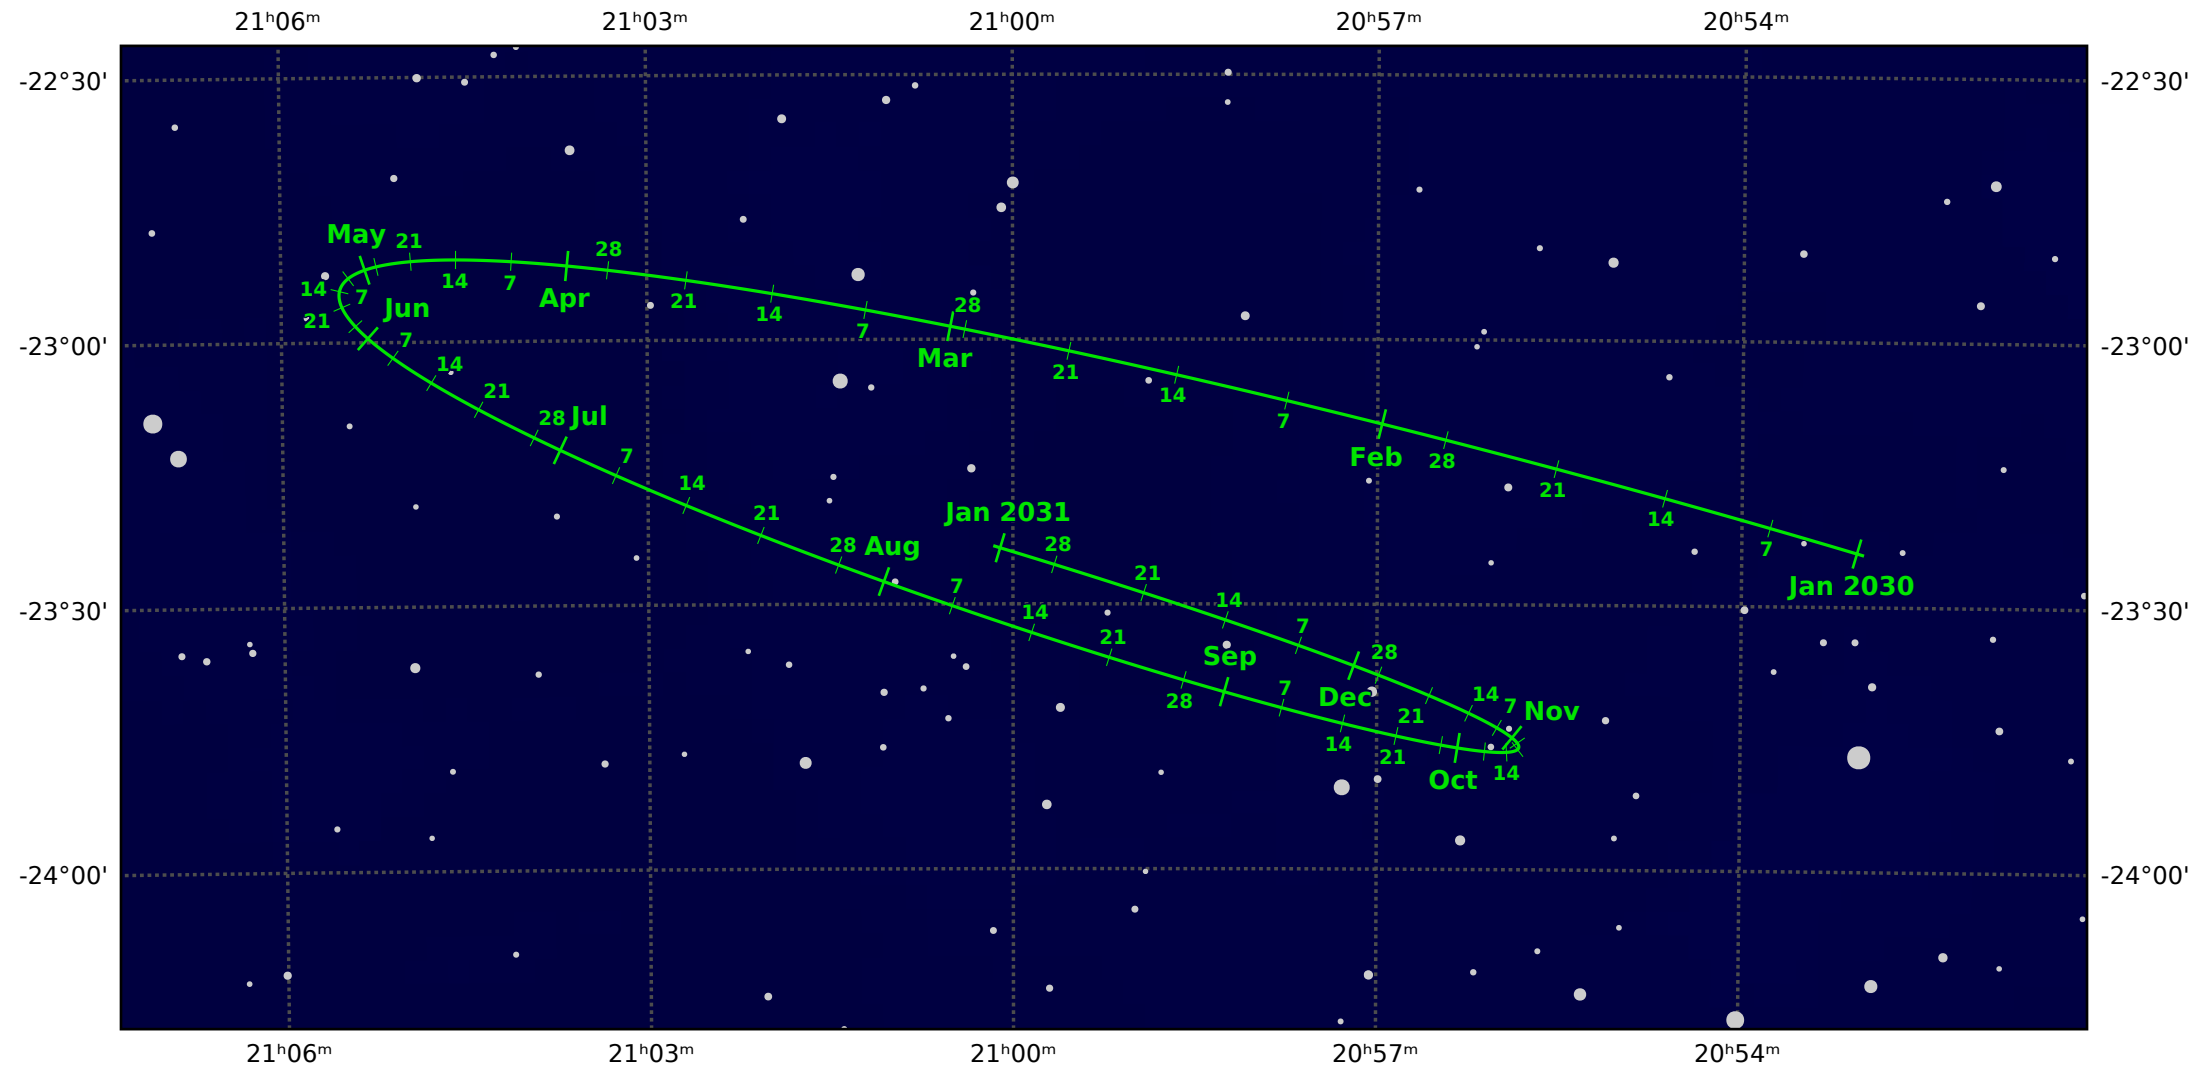

The path of Pluto in 2030

© Dominic Ford 2011-2021. Downloaded from <https://in-the-sky.org>

Magnitude scale: • 11.0 • 10.5 • 10.0 • 9.5 • 9.0 • 8.5 • 8.0 • 7.5 • 7.0 • 6.5 • 6.0

— Ecliptic Plane — Galactic Plane