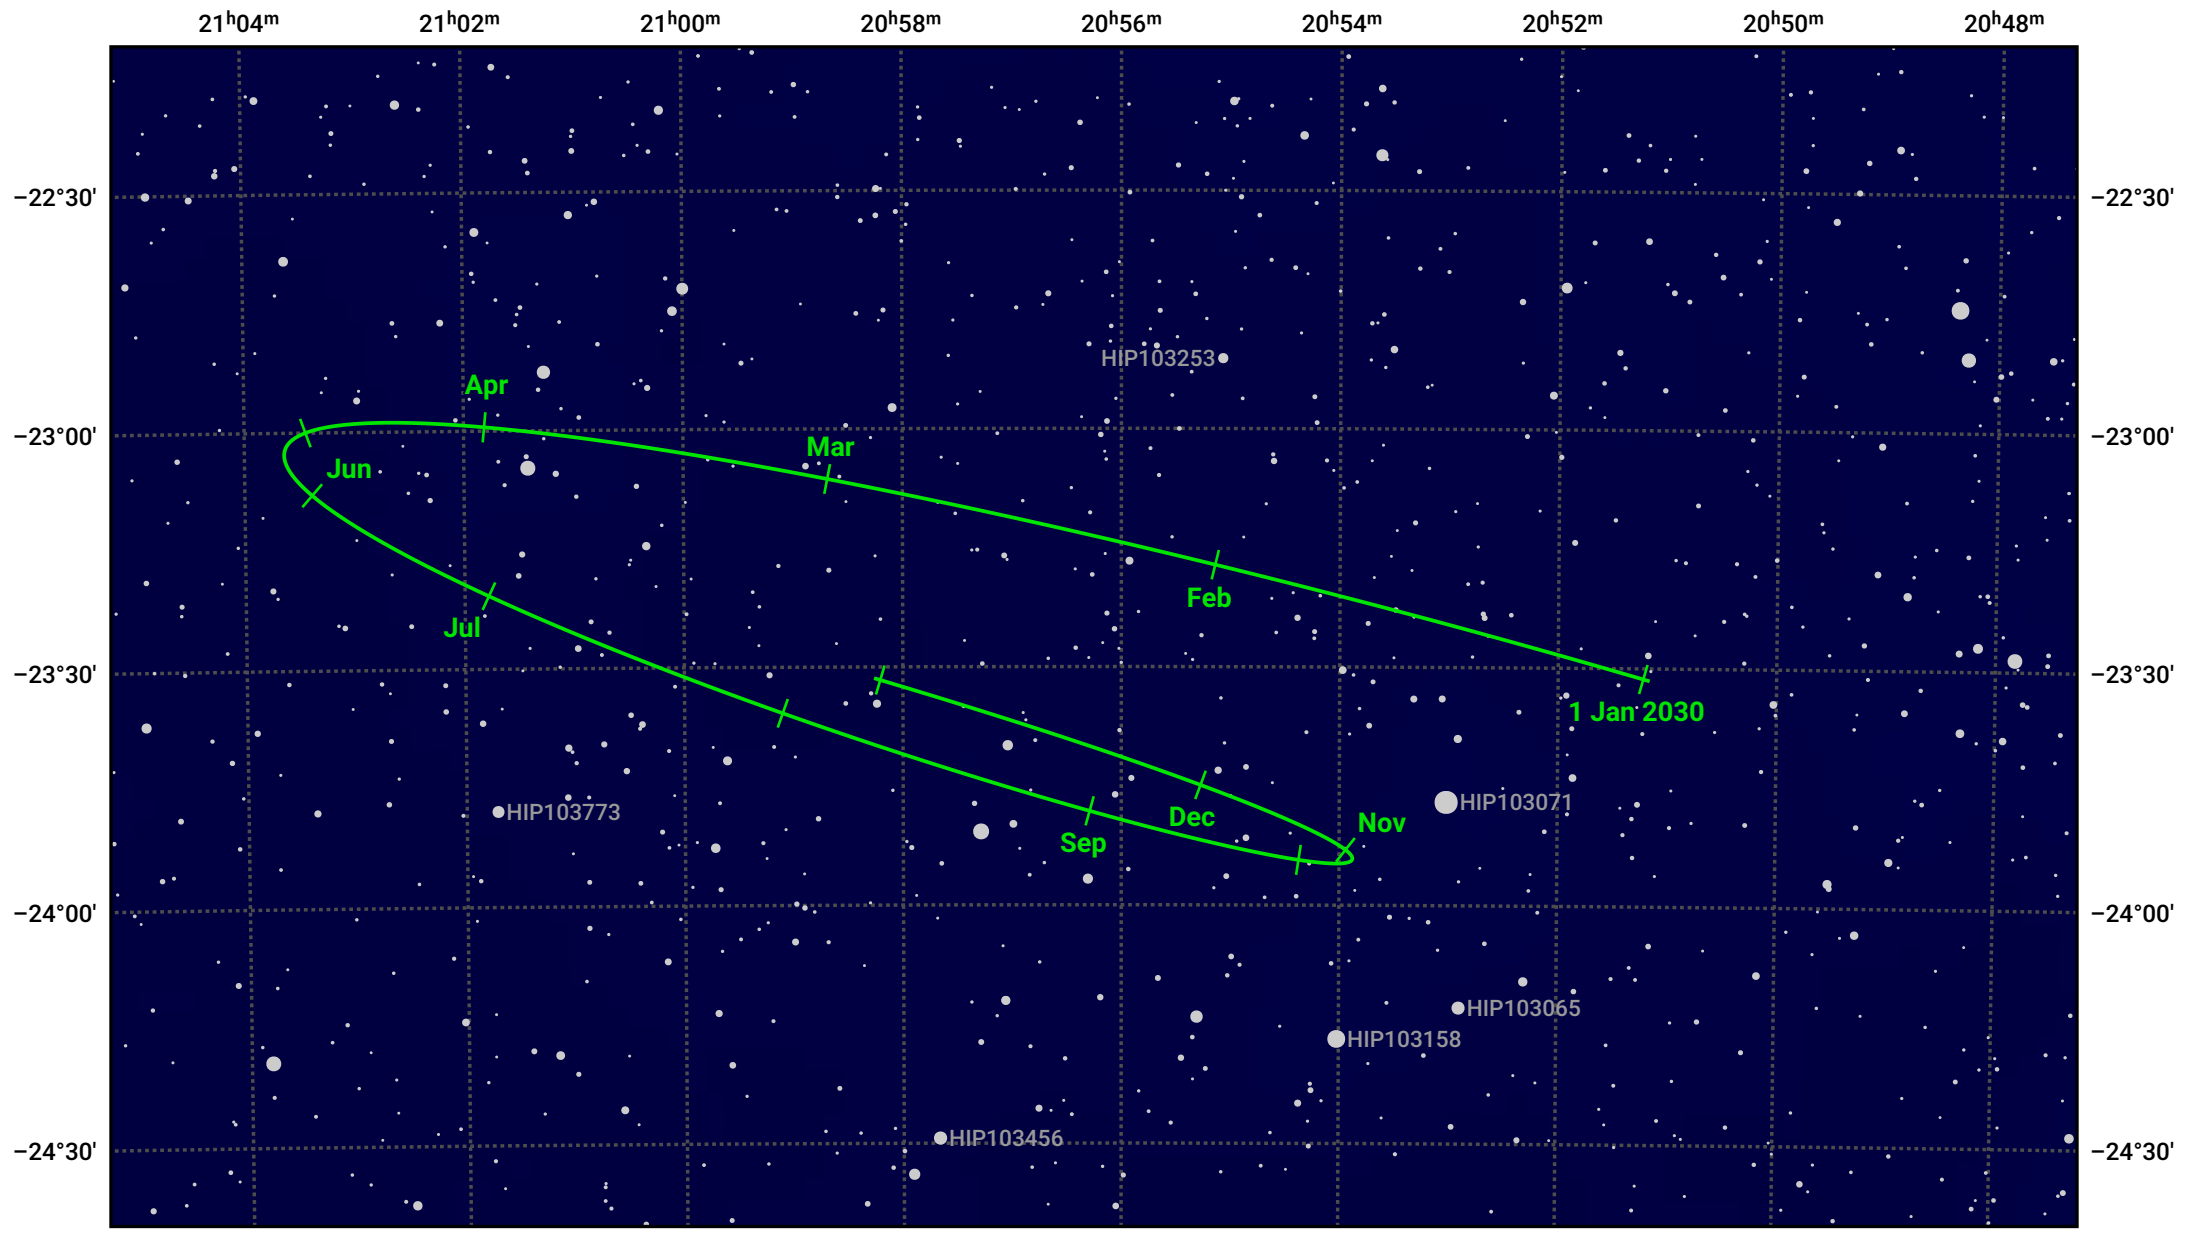

The path of Pluto in 2030

© Dominic Ford 2011–2024. Date markers placed at midnight UTC. Downloaded from <https://in-the-sky.org>

Magnitude scale: · 13.0 · 12.0 · 11.0 · 10.0 · 9.0 · 8.0 · 7.0 · 6.0

— Ecliptic Plane

● Galaxy ■ Bright nebula ● Open cluster ● Globular cluster

Date	Mag
2030 Jan 1	15.3
2030 Apr 1	15.4
2030 Jul 1	15.3
2030 Oct 1	15.3
2031 Jan 1	15.4