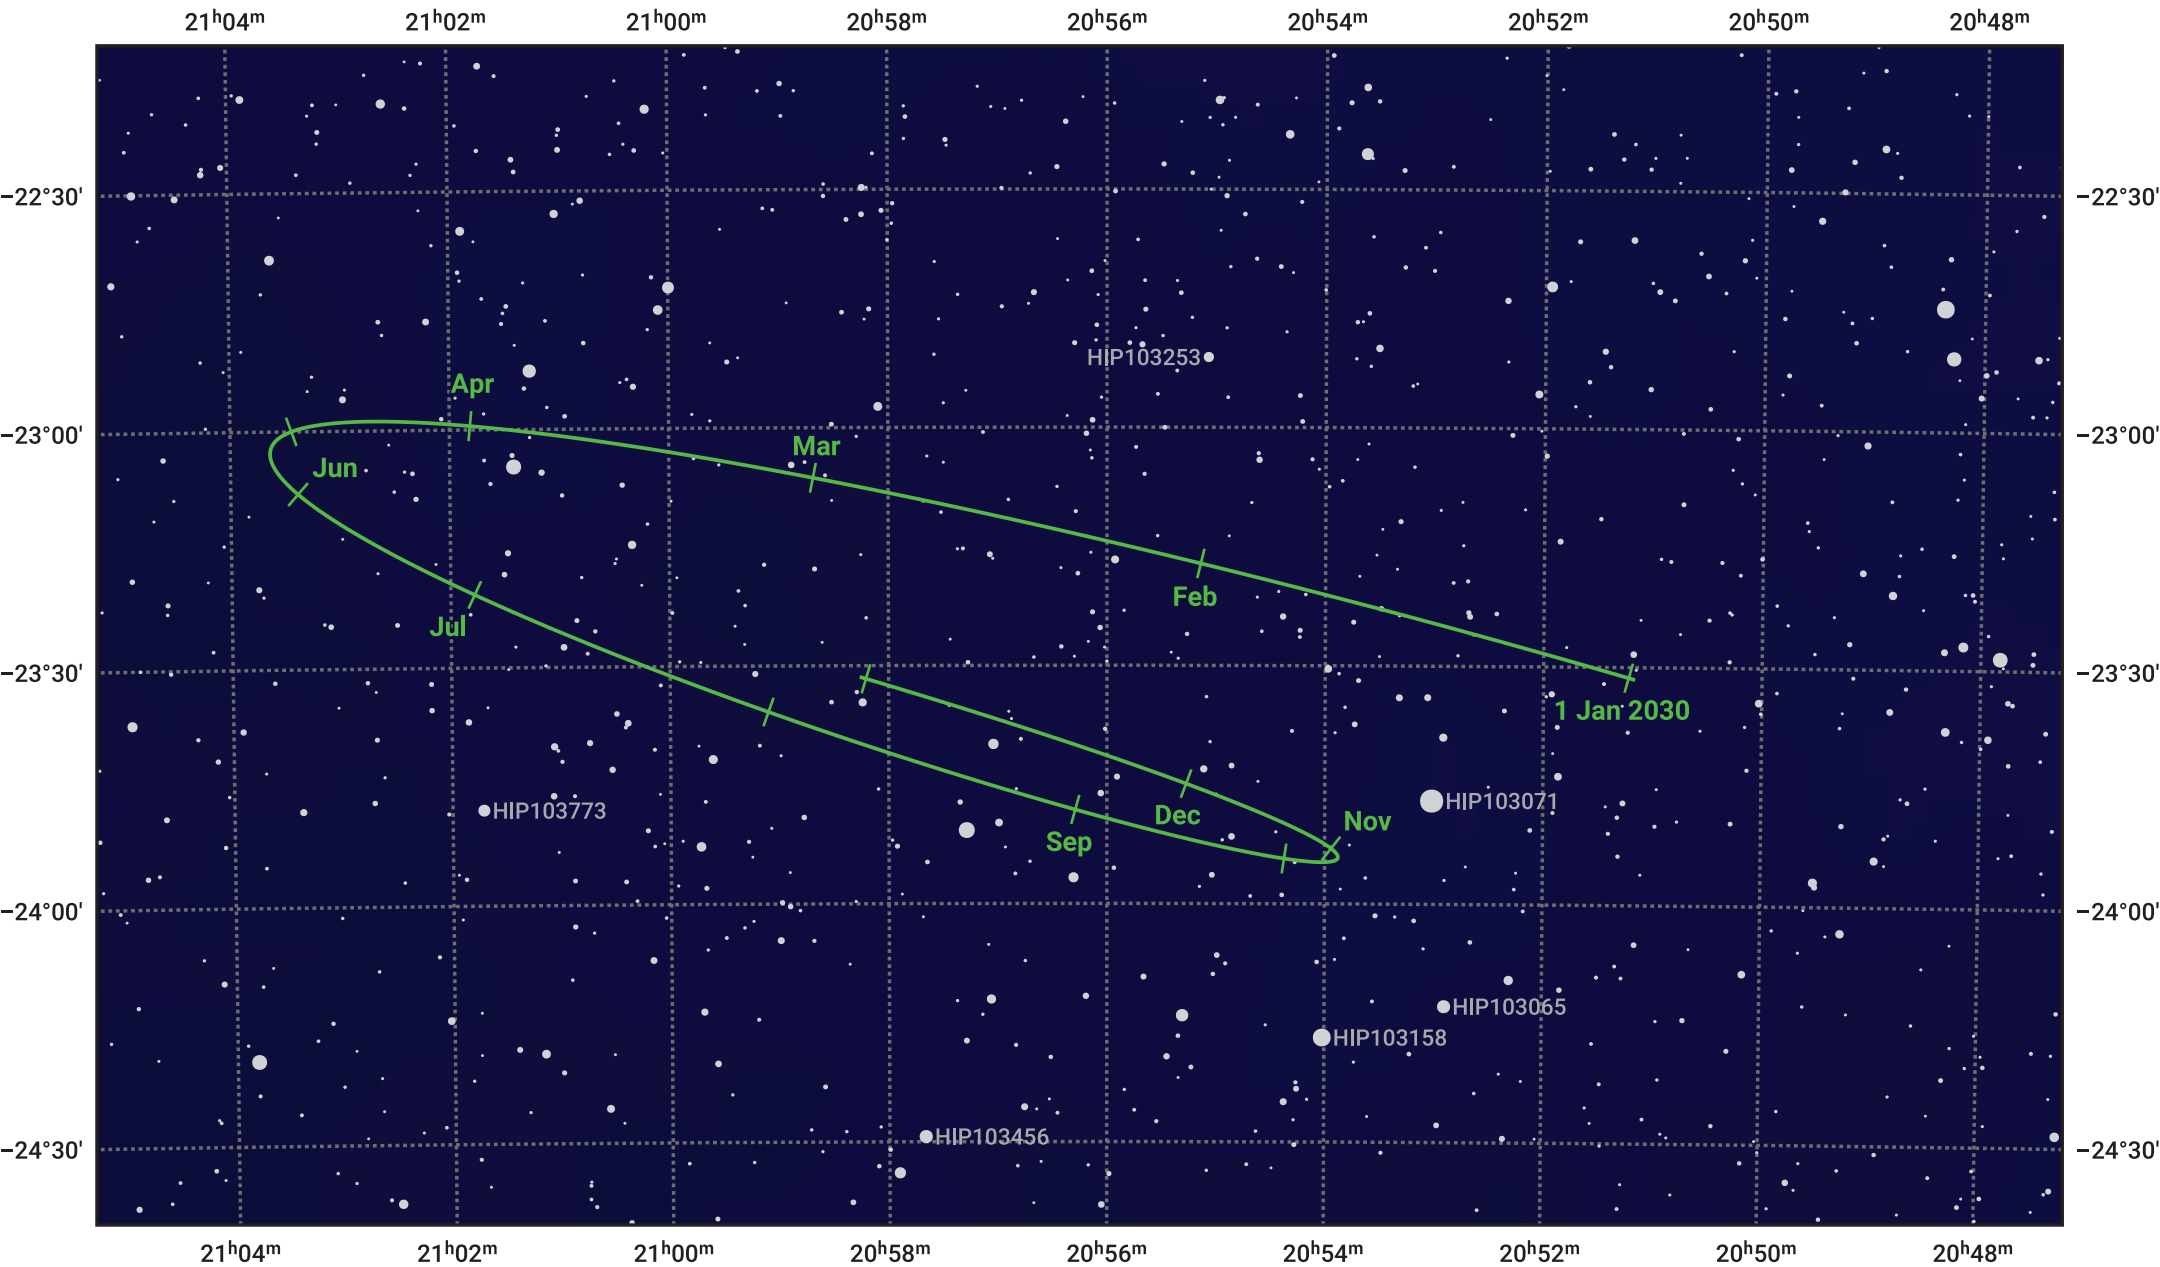

The path of Pluto in 2030

© Dominic Ford 2011–2024. Date markers placed at midnight UTC. Downloaded from <https://in-the-sky.org>

Magnitude scale: · 13.0 · 12.0 · 11.0 · 10.0 · 9.0 · 8.0 · 7.0 · 6.0

— Ecliptic Plane

- Galaxy
- Bright nebula
- Open cluster
- Globular cluster

Date	Mag
2030 Jan 1	15.3
2030 Apr 1	15.4
2030 Jul 1	15.3
2030 Oct 1	15.3
2031 Jan 1	15.4