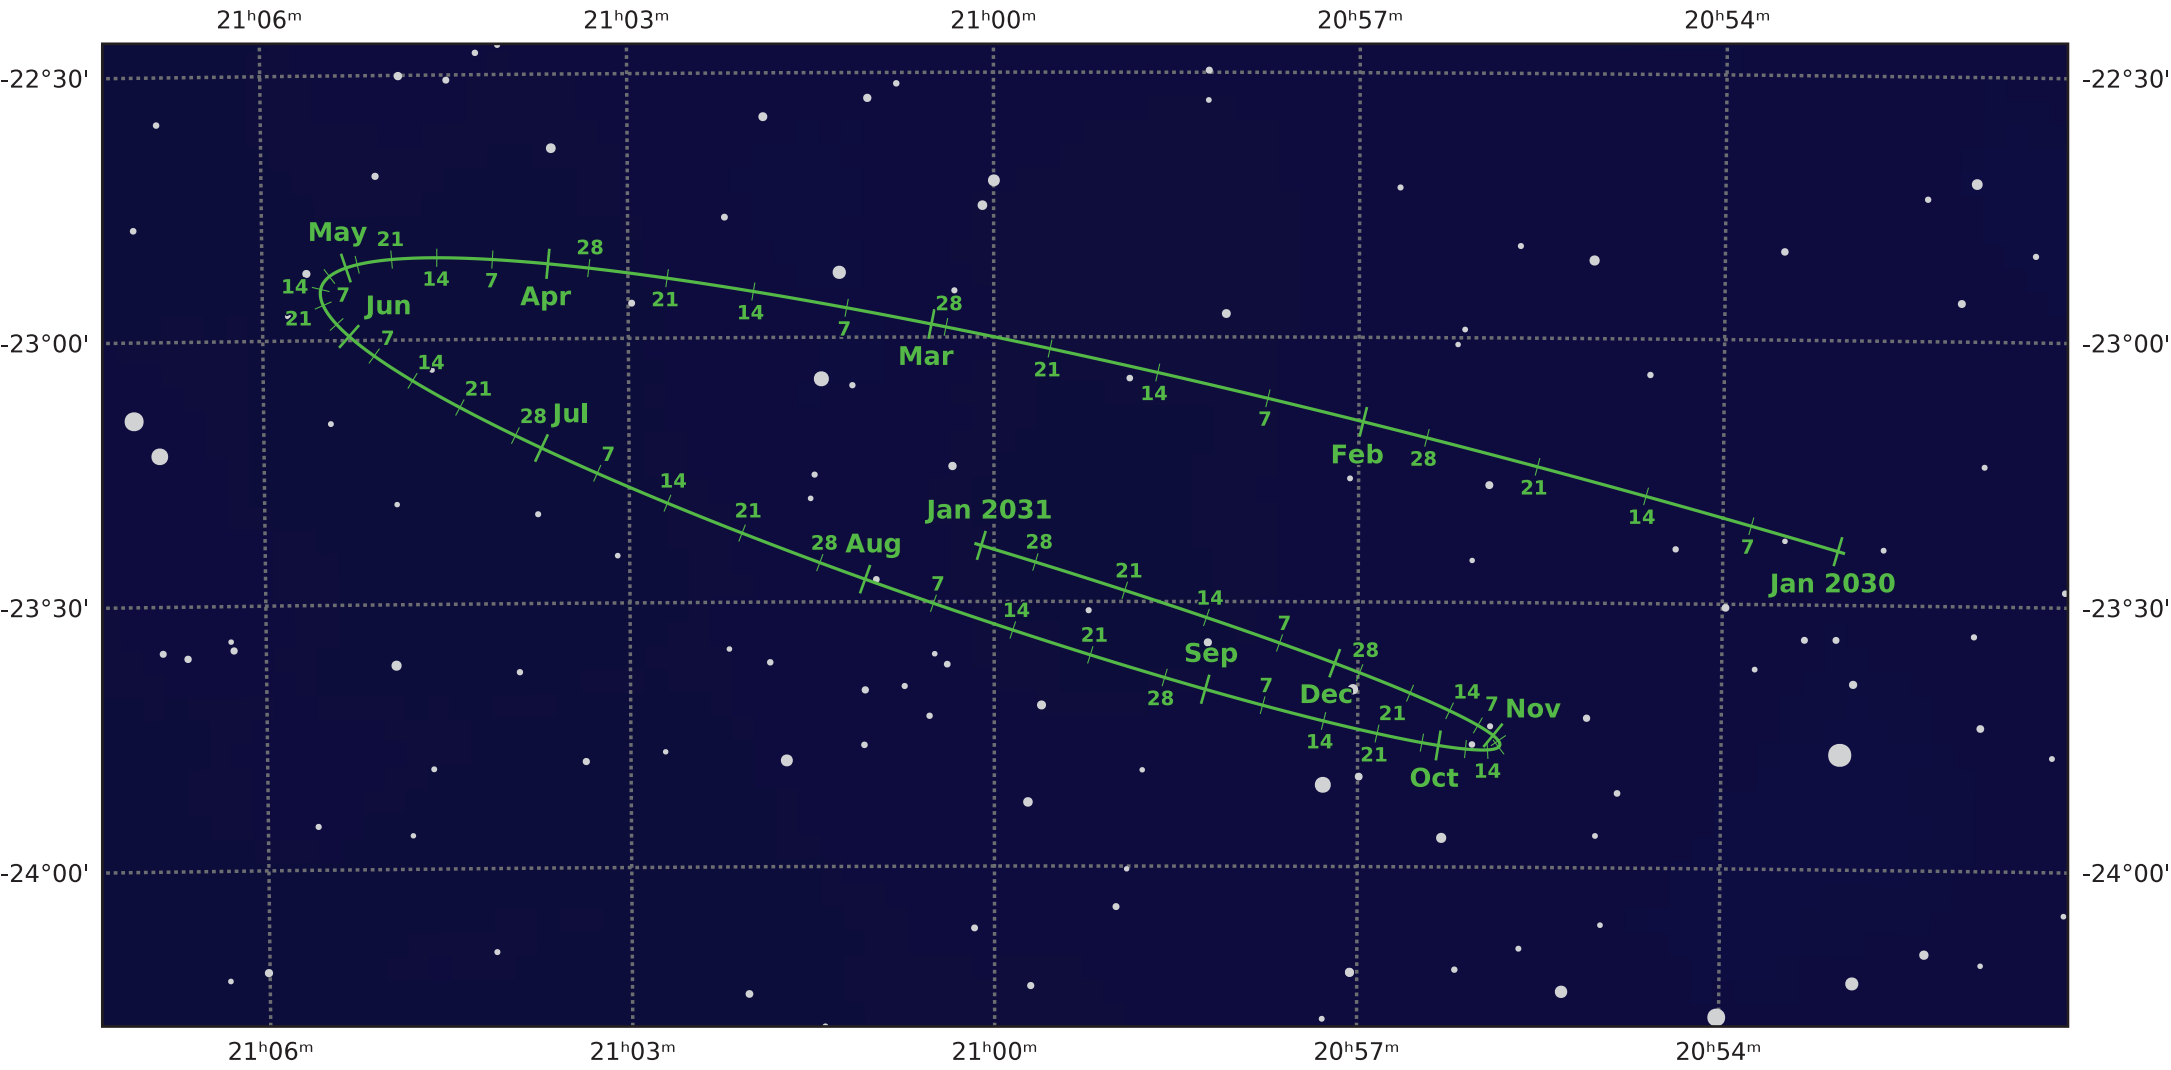

The path of Pluto in 2030

© Dominic Ford 2011-2021. Downloaded from <https://in-the-sky.org>

Magnitude scale: ● 11.0 ● 10.5 ● 10.0 ● 9.5 ● 9.0 ● 8.5 ● 8.0 ● 7.5 ● 7.0 ● 6.5 ● 6.0

— Ecliptic Plane — Galactic Plane