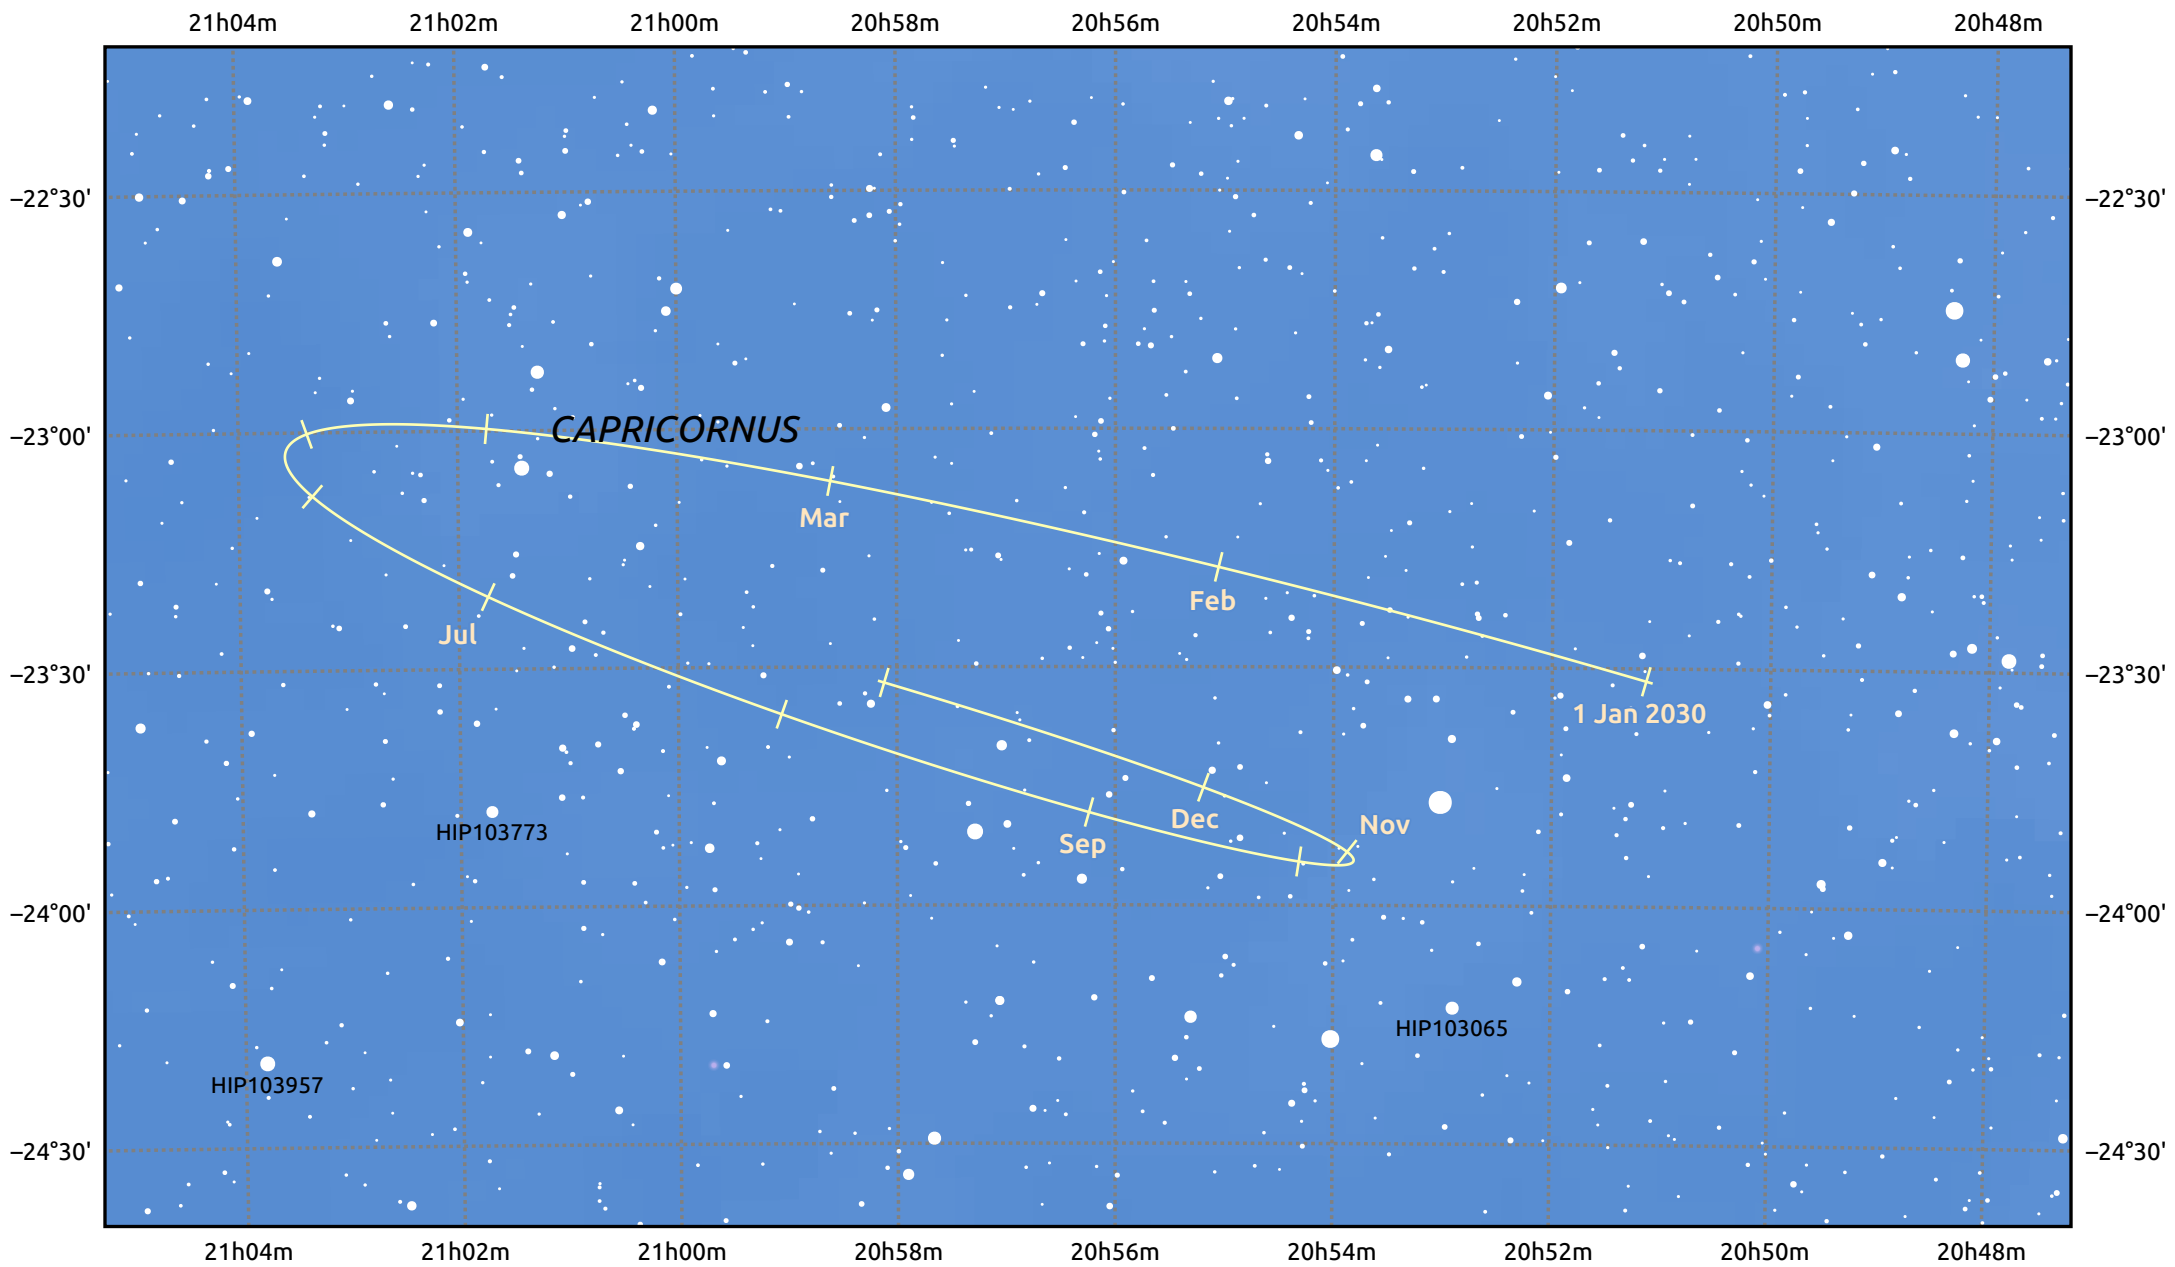

The path of Pluto in 2030

© Dominic Ford 2011–2025. Date markers placed at midnight UTC. Downloaded from <https://in-the-sky.org>

Magnitude scale: · 13.0 · 12.0 · 11.0 · 10.0 · 9.0 · 8.0 · 7.0 · 6.0

— Ecliptic Plane

- Galaxy
- Bright nebula
- Open cluster
- Globular cluster
- Planetary nebula

Date	Mag
2030 Jan 1	15.3
2030 Apr 1	15.3
2030 Jul 1	15.2
2030 Oct 1	15.3
2031 Jan 1	15.3