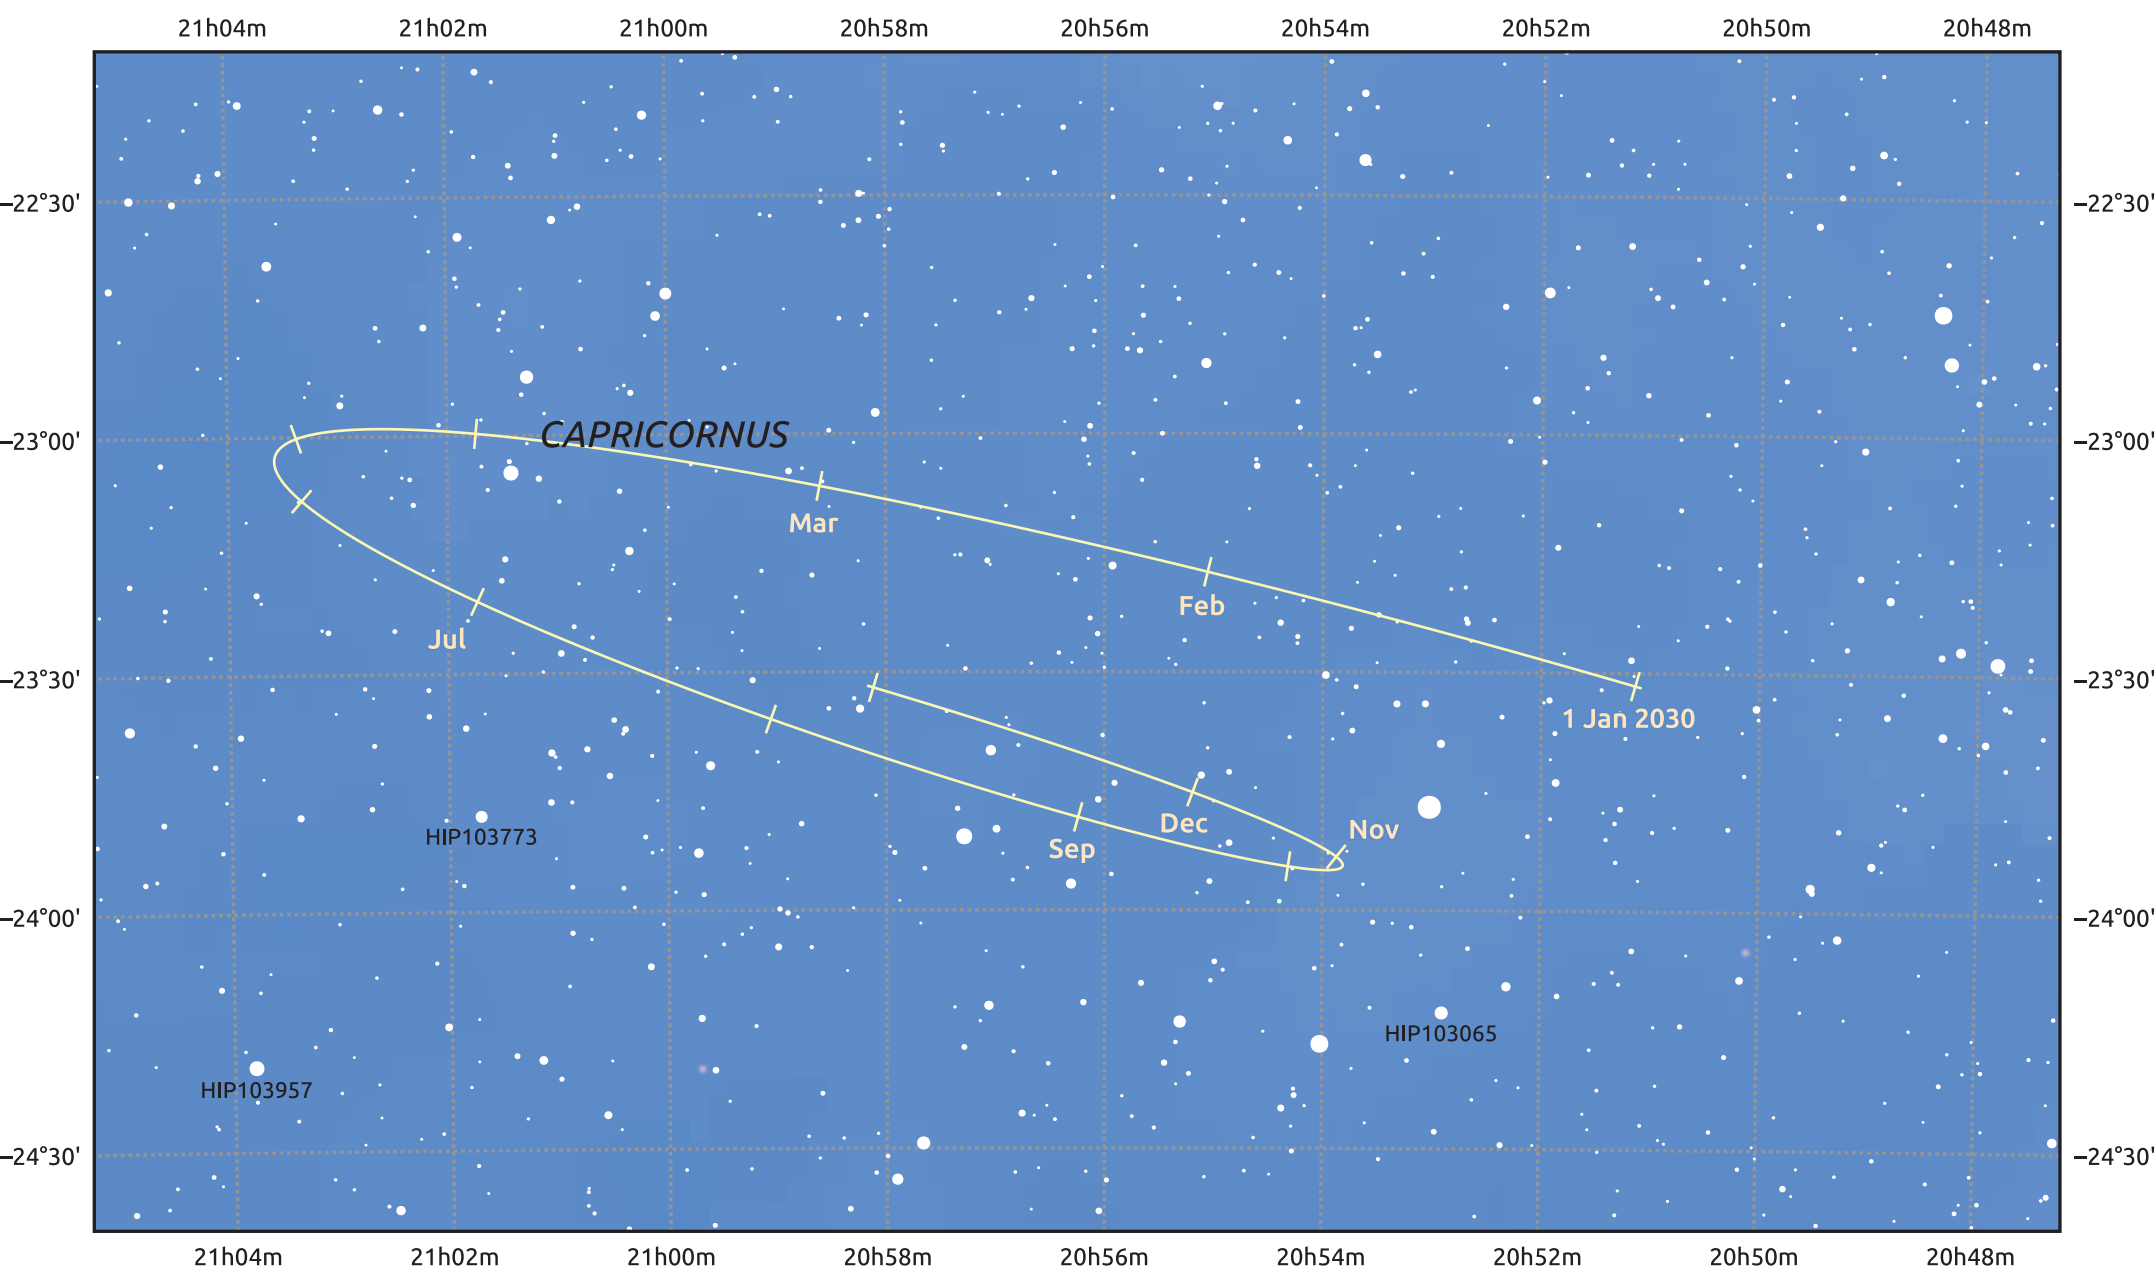

The path of Pluto in 2030

© Dominic Ford 2011–2025. Date markers placed at midnight UTC. Downloaded from <https://in-the-sky.org>

Magnitude scale: · 13.0 · 12.0 · 11.0 · 10.0 · 9.0 ● 8.0 ● 7.0 ● 6.0

— Ecliptic Plane

- Galaxy
- Bright nebula
- Open cluster
- Globular cluster
- ◇ Planetary nebula

Date	Mag
2030 Jan 1	15.3
2030 Apr 1	15.3
2030 Jul 1	15.2
2030 Oct 1	15.3
2031 Jan 1	15.3