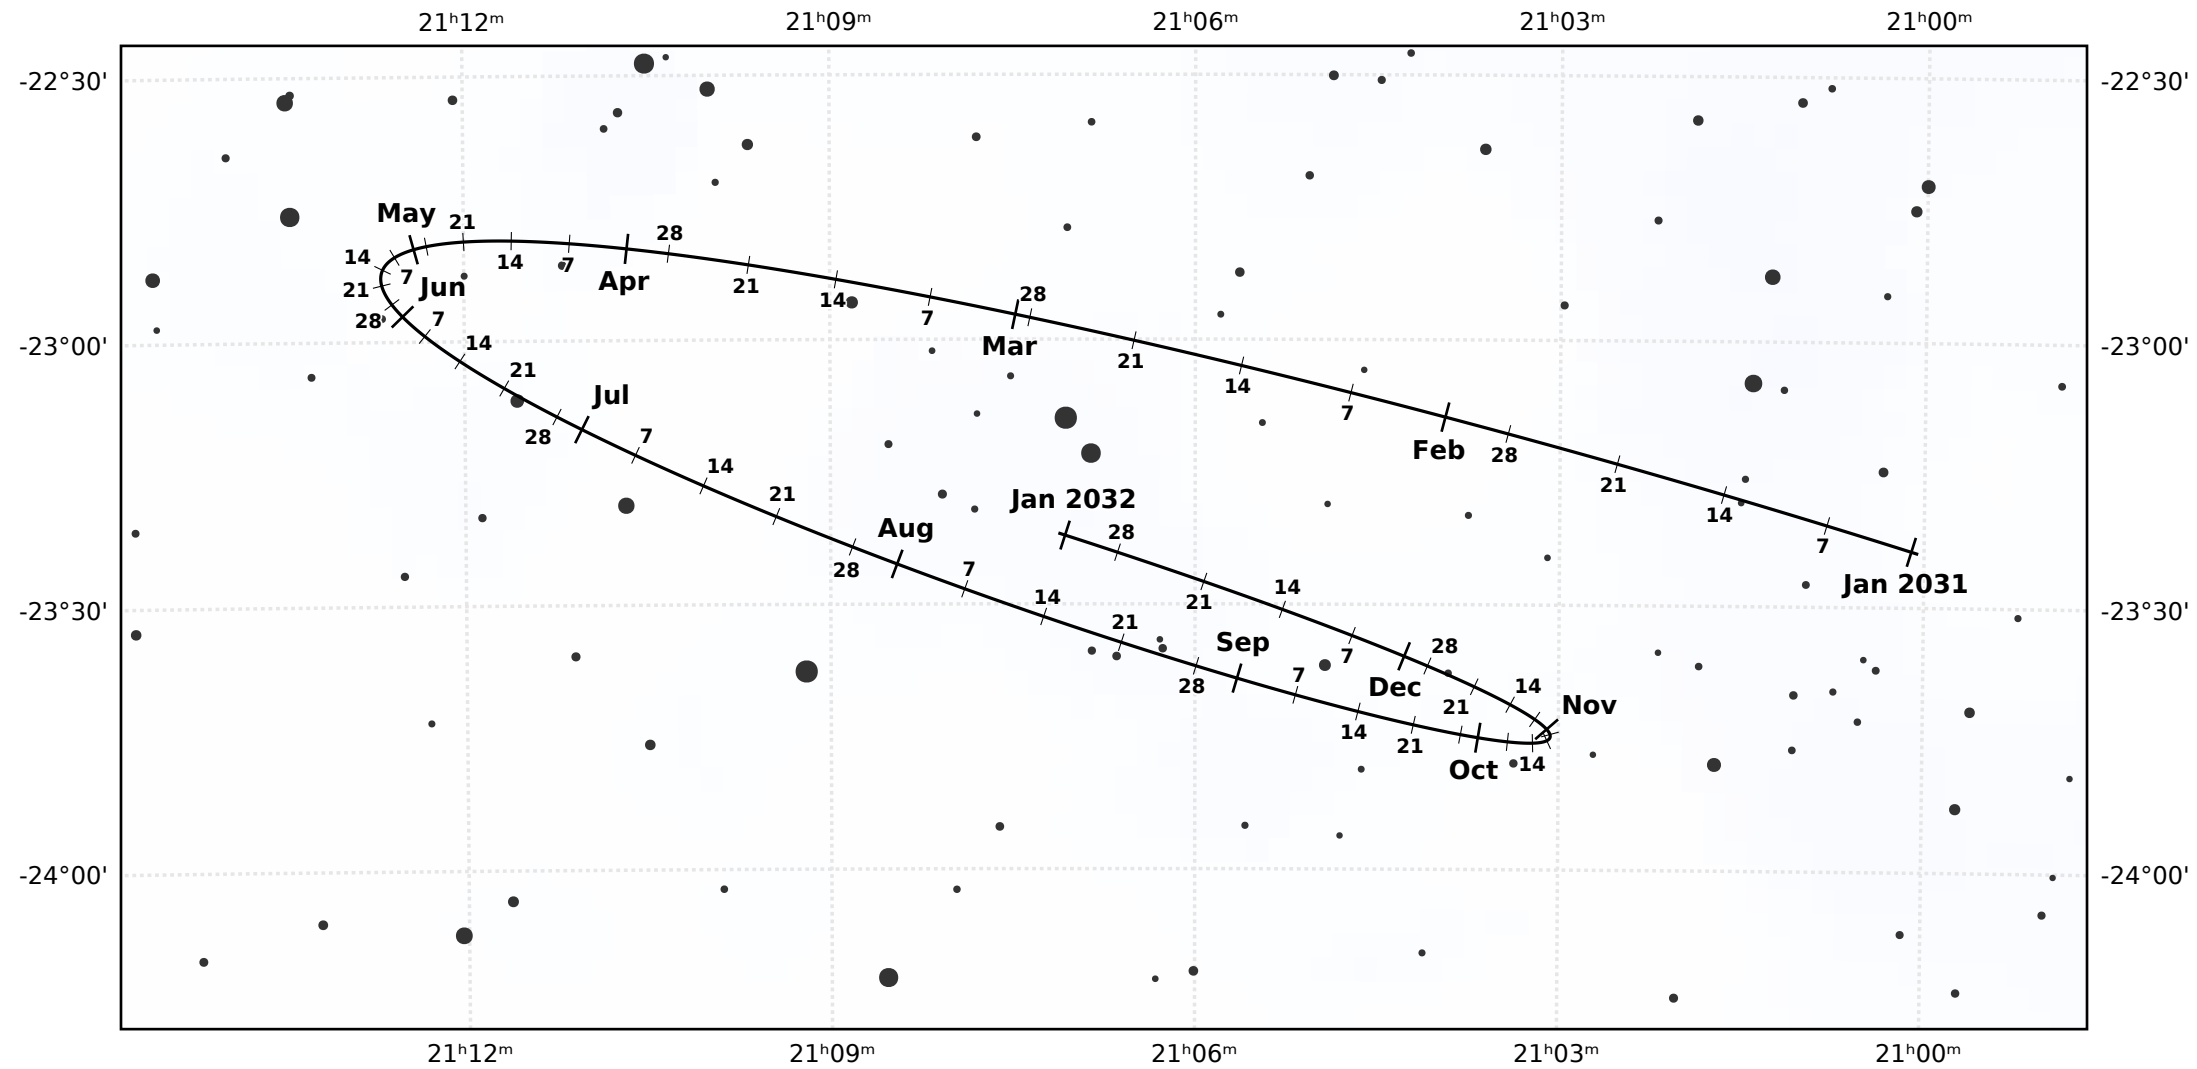

# The path of Pluto in 2031

© Dominic Ford 2011-2021. Downloaded from <https://in-the-sky.org>

Magnitude scale: •11.0 •10.5 •10.0 •9.5 •9.0 •8.5 •8.0 •7.5 ●7.0

— The Equator — Ecliptic Plane — Galactic Plane