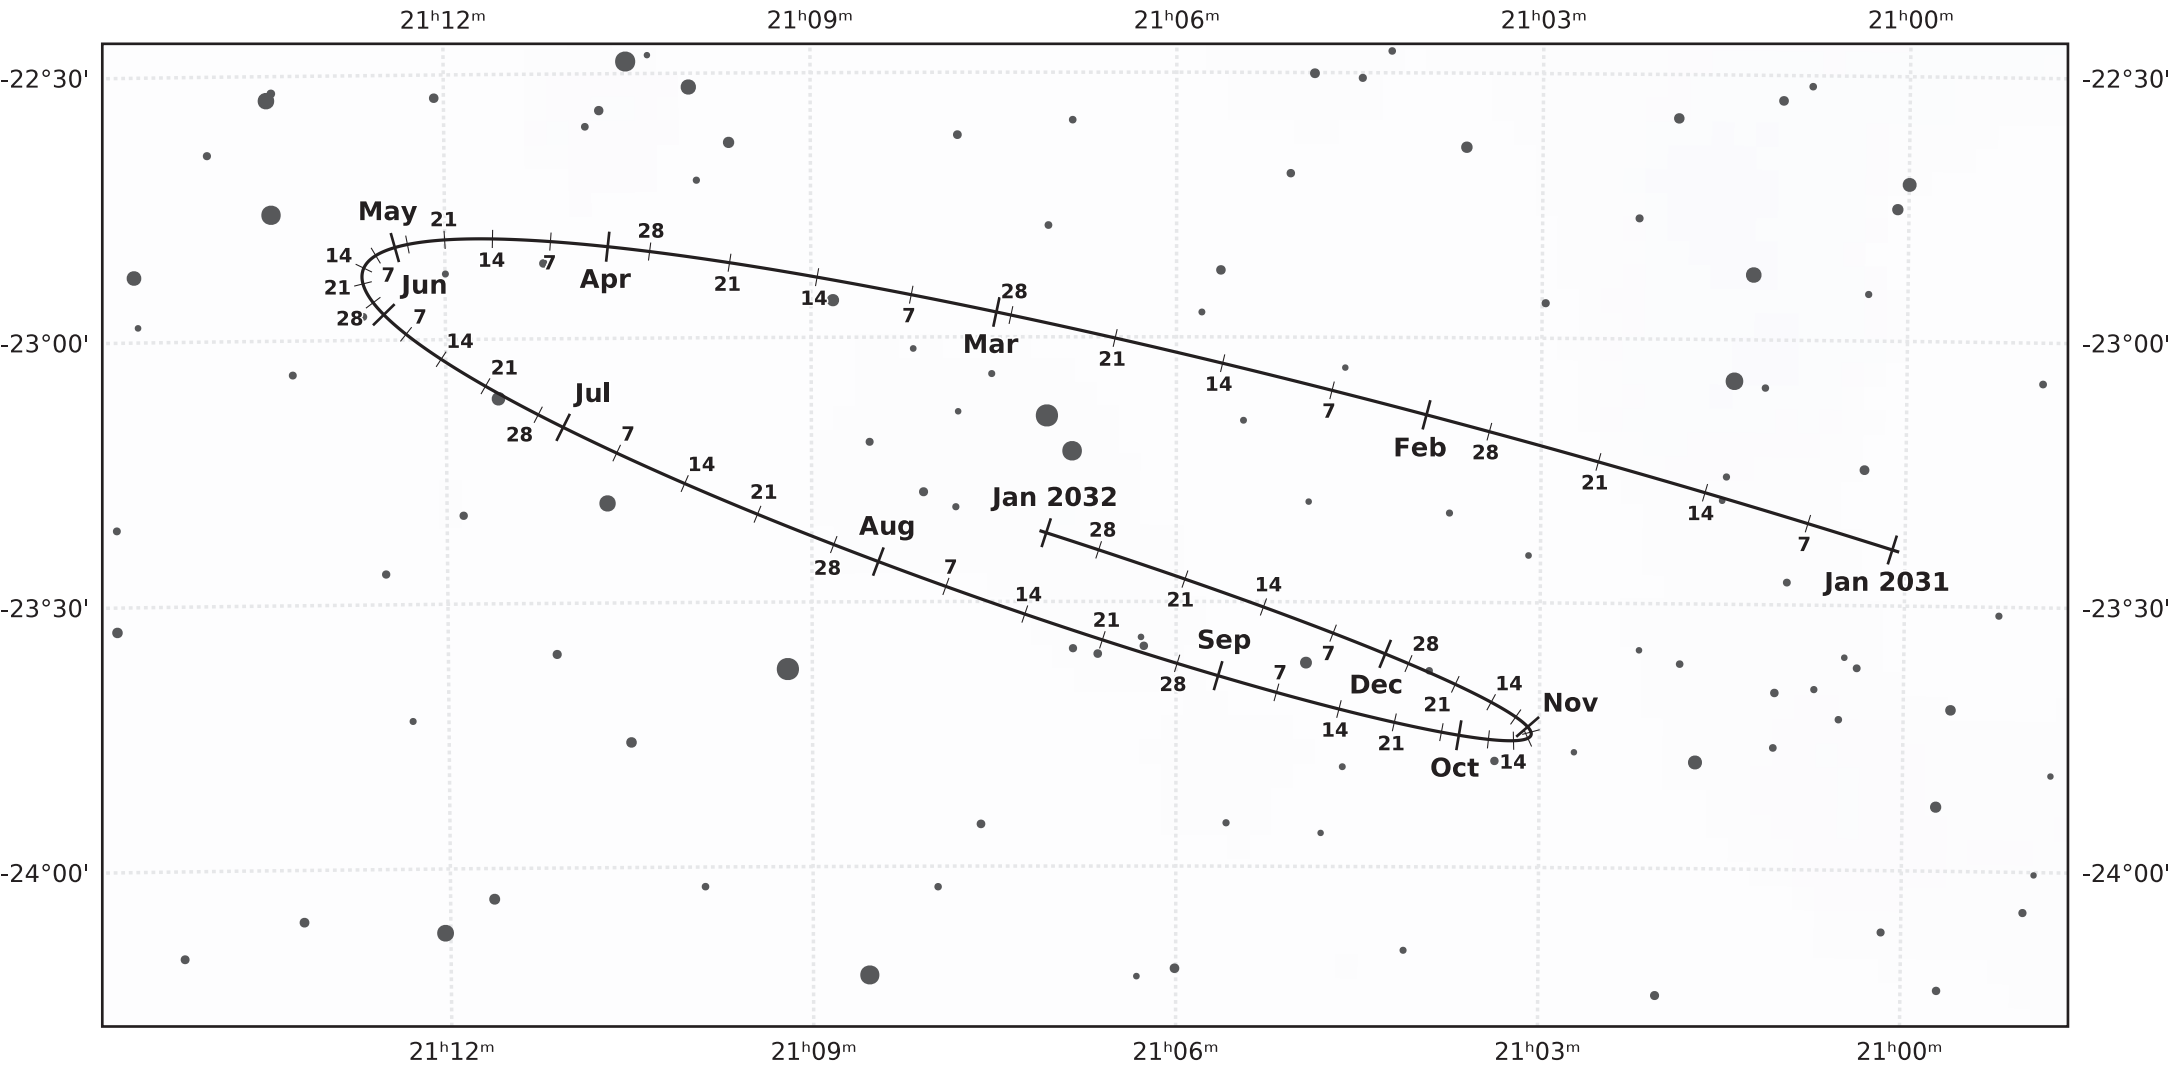

# The path of Pluto in 2031

© Dominic Ford 2011-2021. Downloaded from <https://in-the-sky.org>

Magnitude scale: •11.0 •10.5 •10.0 •9.5 •9.0 •8.5 •8.0 •7.5 ●7.0

— The Equator — Ecliptic Plane — Galactic Plane