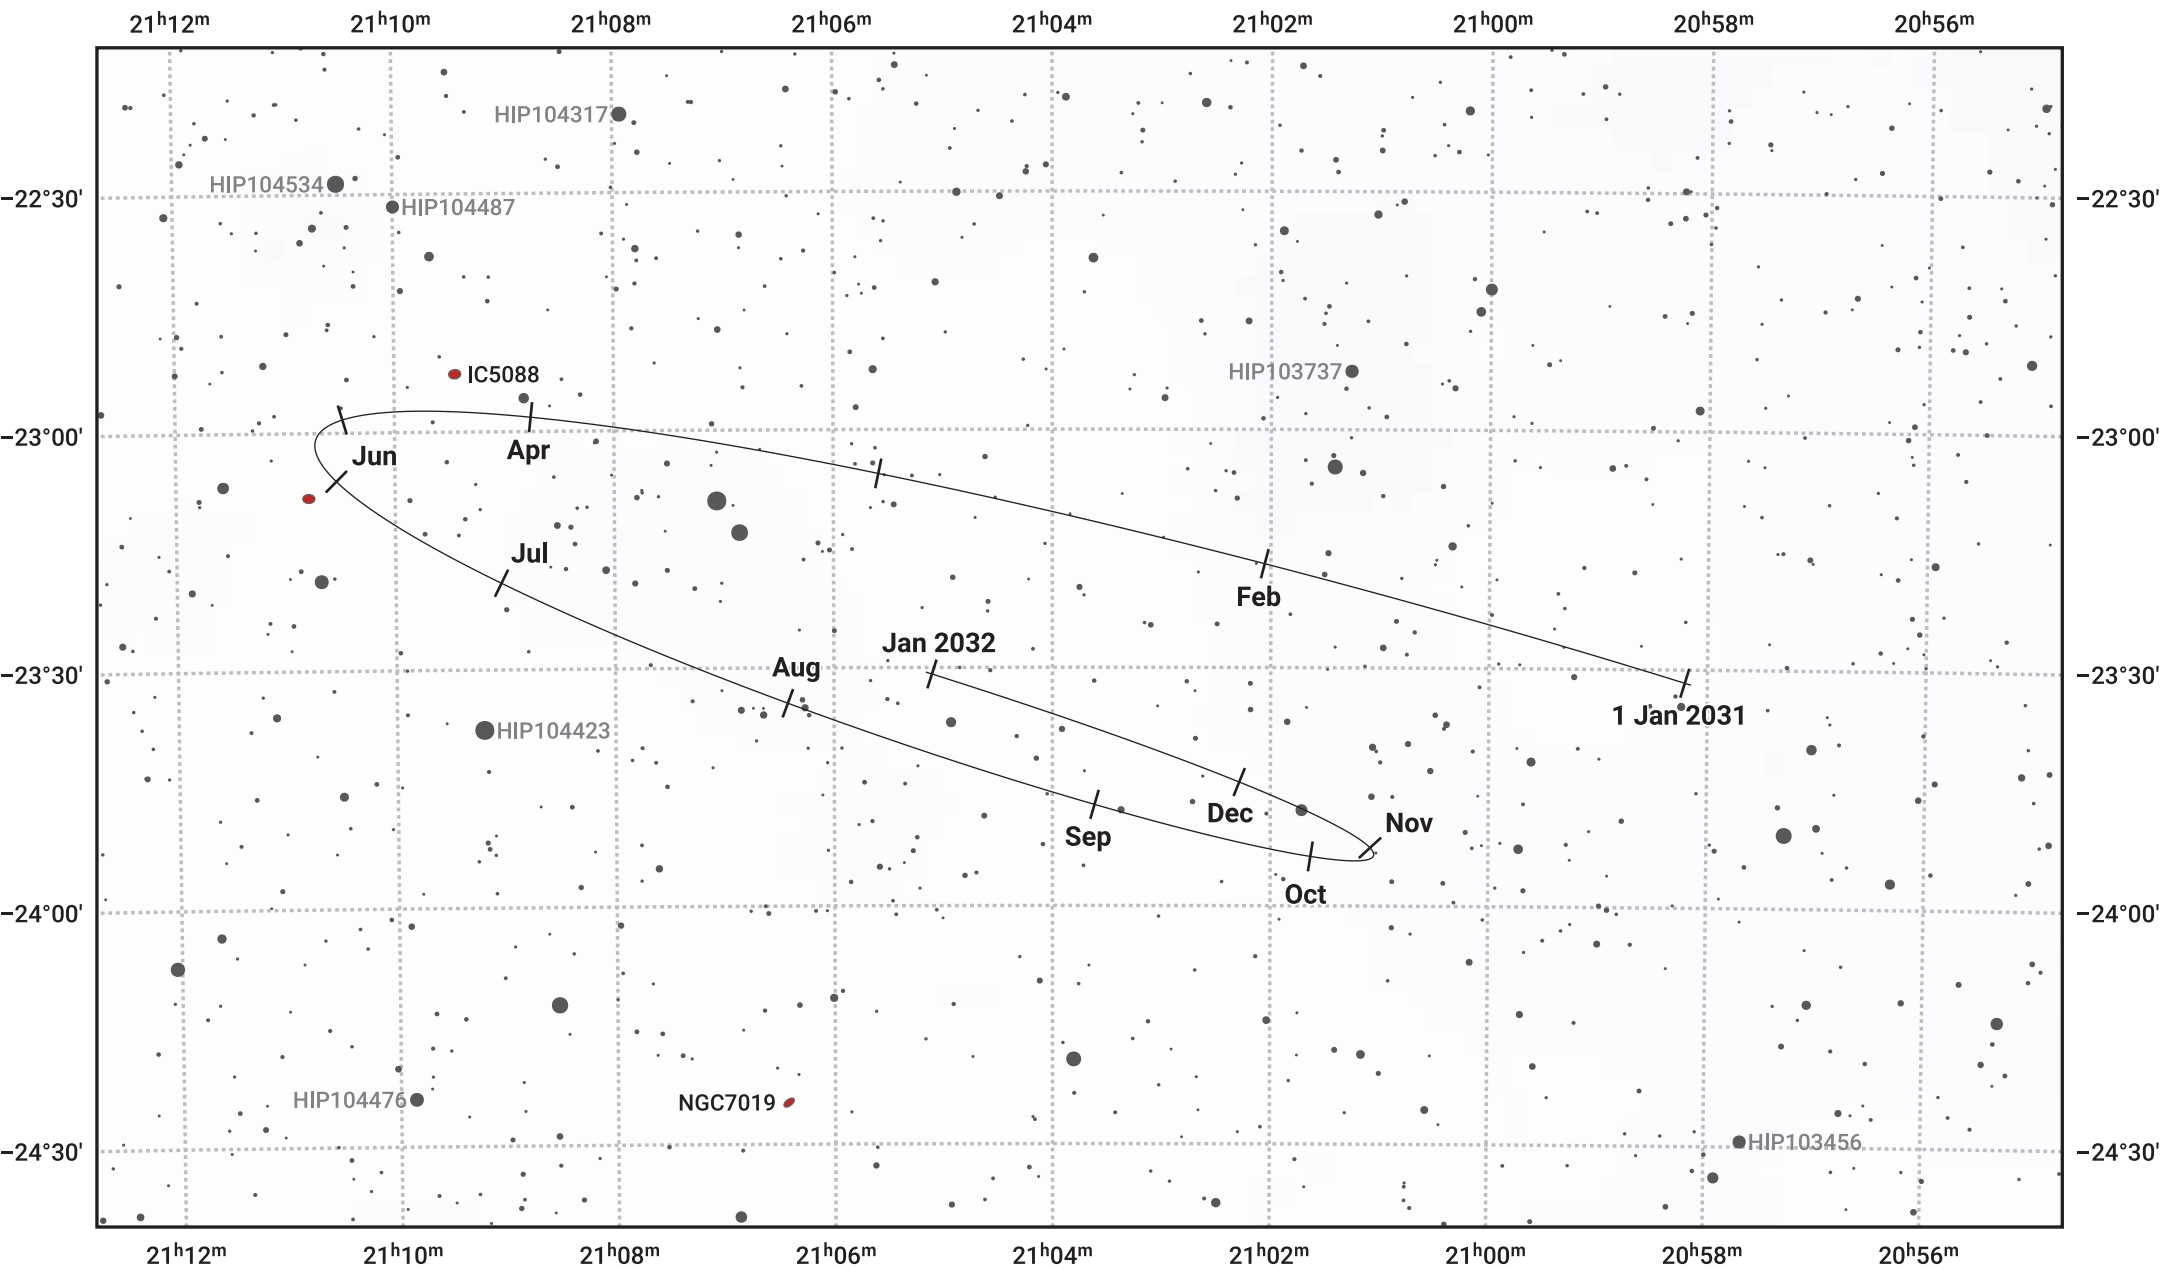

The path of Pluto in 2031

© Dominic Ford 2011–2024. Date markers placed at midnight UTC. Downloaded from <https://in-the-sky.org>

Magnitude scale: 13.0 12.0 11.0 10.0 9.0 8.0 7.0

— Ecliptic Plane

- Galaxy
- Bright nebula
- Open cluster
- ⊕ Globular cluster