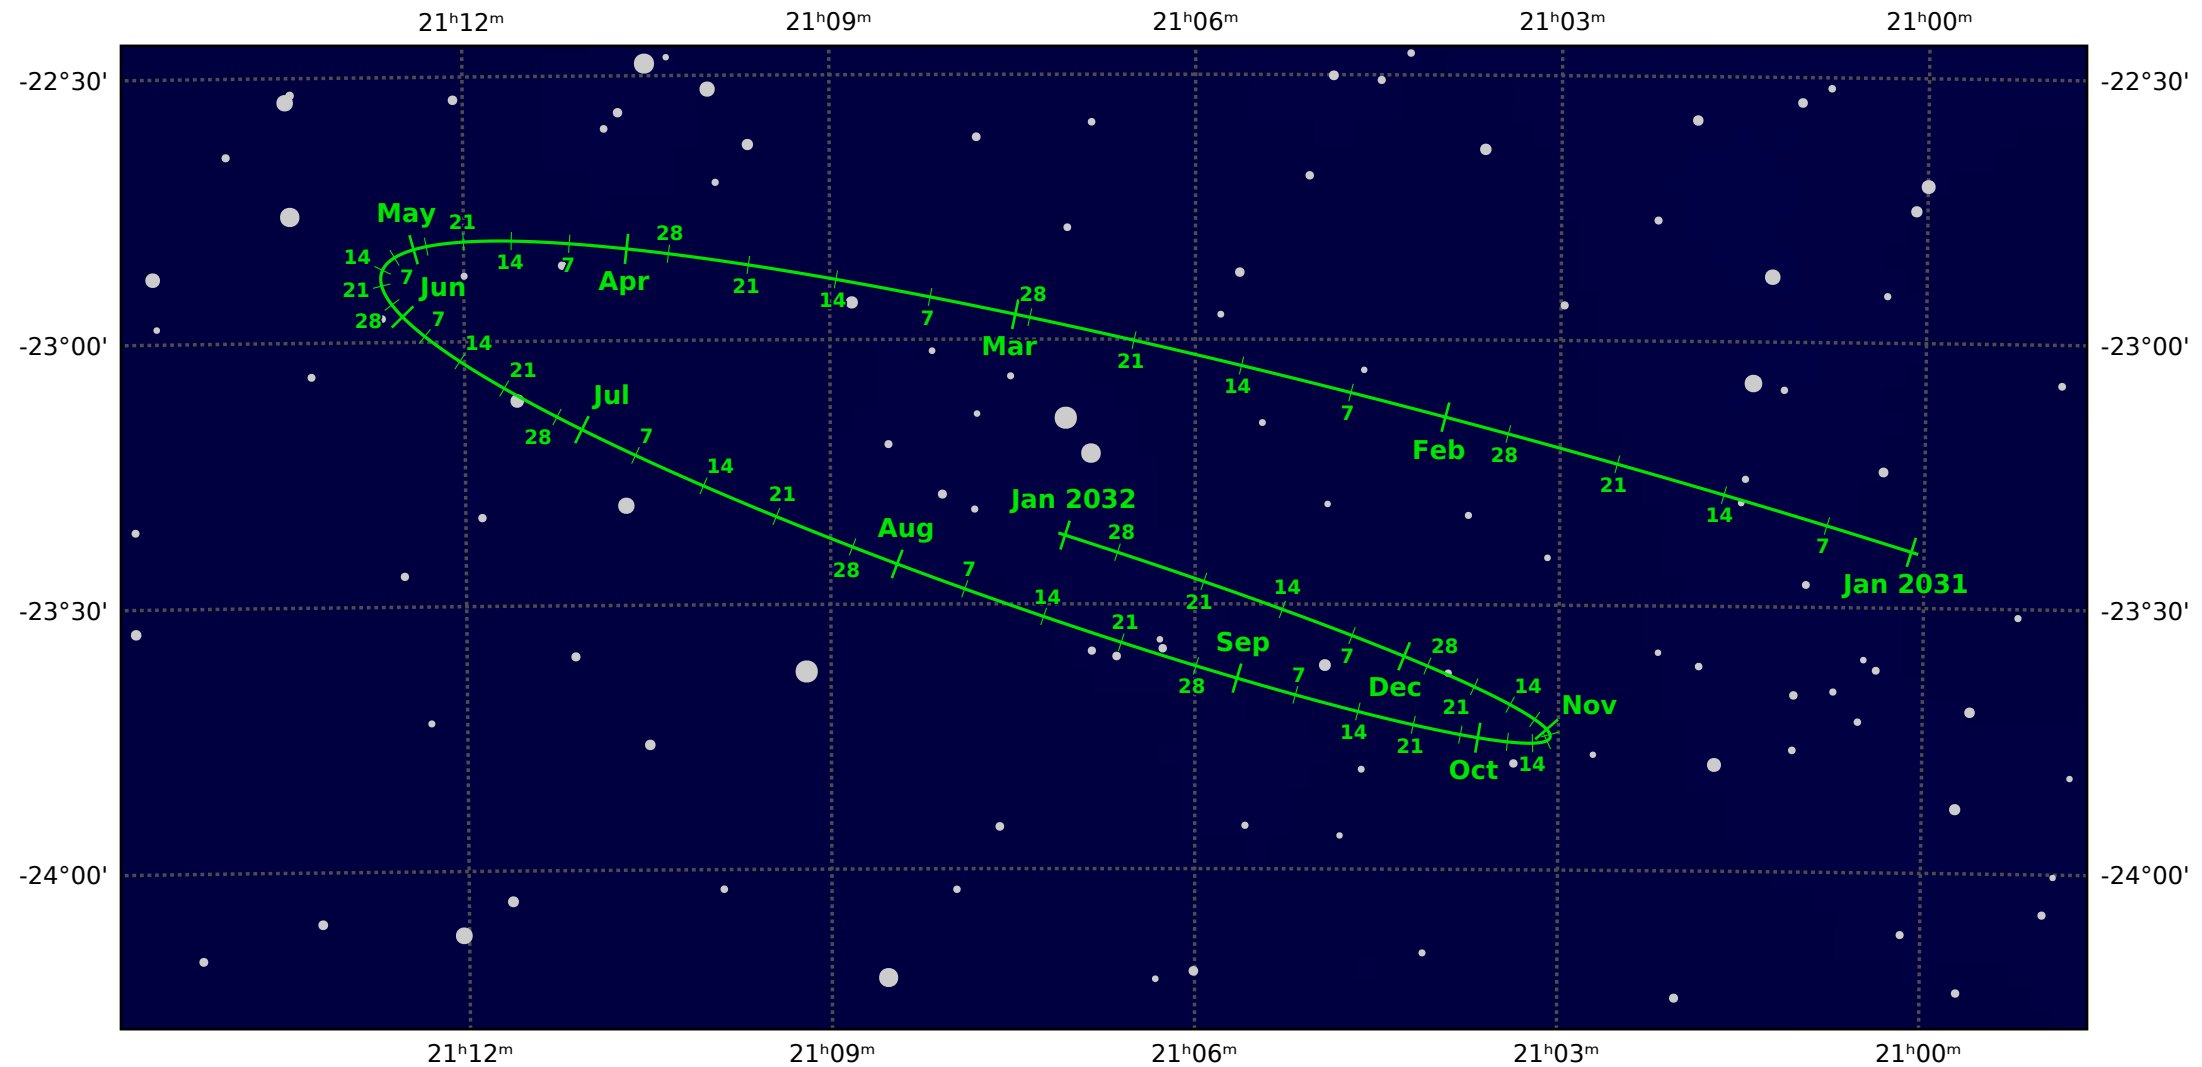

The path of Pluto in 2031

© Dominic Ford 2011-2021. Downloaded from <https://in-the-sky.org>

Magnitude scale: •11.0 •10.5 •10.0 •9.5 •9.0 •8.5 ●8.0 ●7.5 ●7.0

— Ecliptic Plane — Galactic Plane