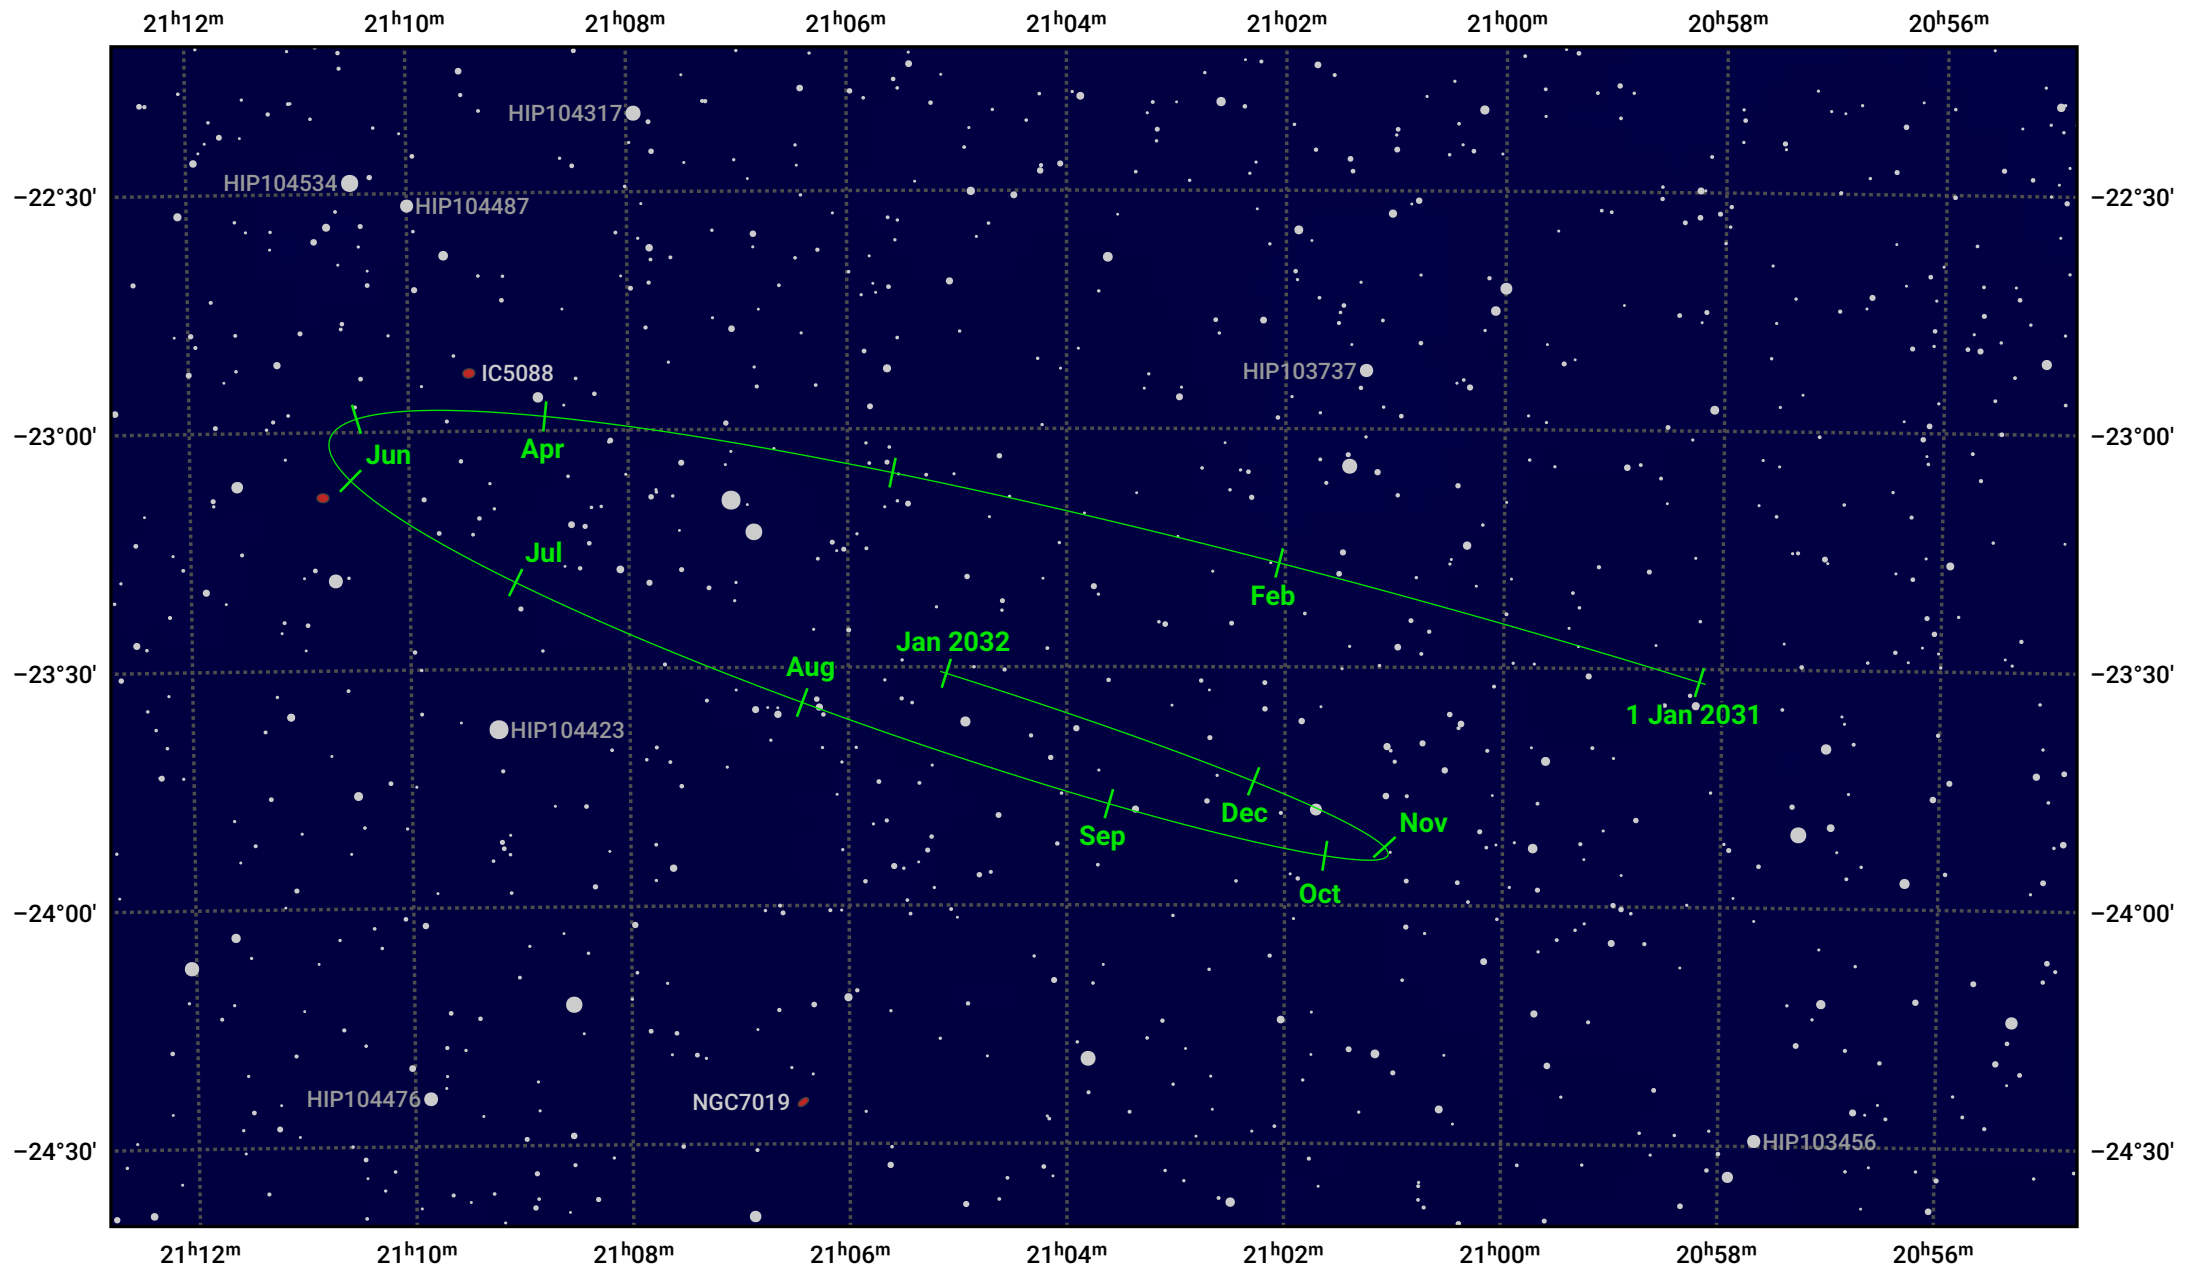

The path of Pluto in 2031

© Dominic Ford 2011–2024. Date markers placed at midnight UTC. Downloaded from <https://in-the-sky.org>

Magnitude scale: · 13.0 · 12.0 · 11.0 · 10.0 · 9.0 ● 8.0 ● 7.0

— Ecliptic Plane

● Galaxy ■ Bright nebula ● Open cluster ● Globular cluster

Date	Mag
2031 Jan 1	15.4
2031 Apr 1	15.4
2031 Jul 1	15.3
2031 Oct 1	15.4
2032 Jan 1	15.4