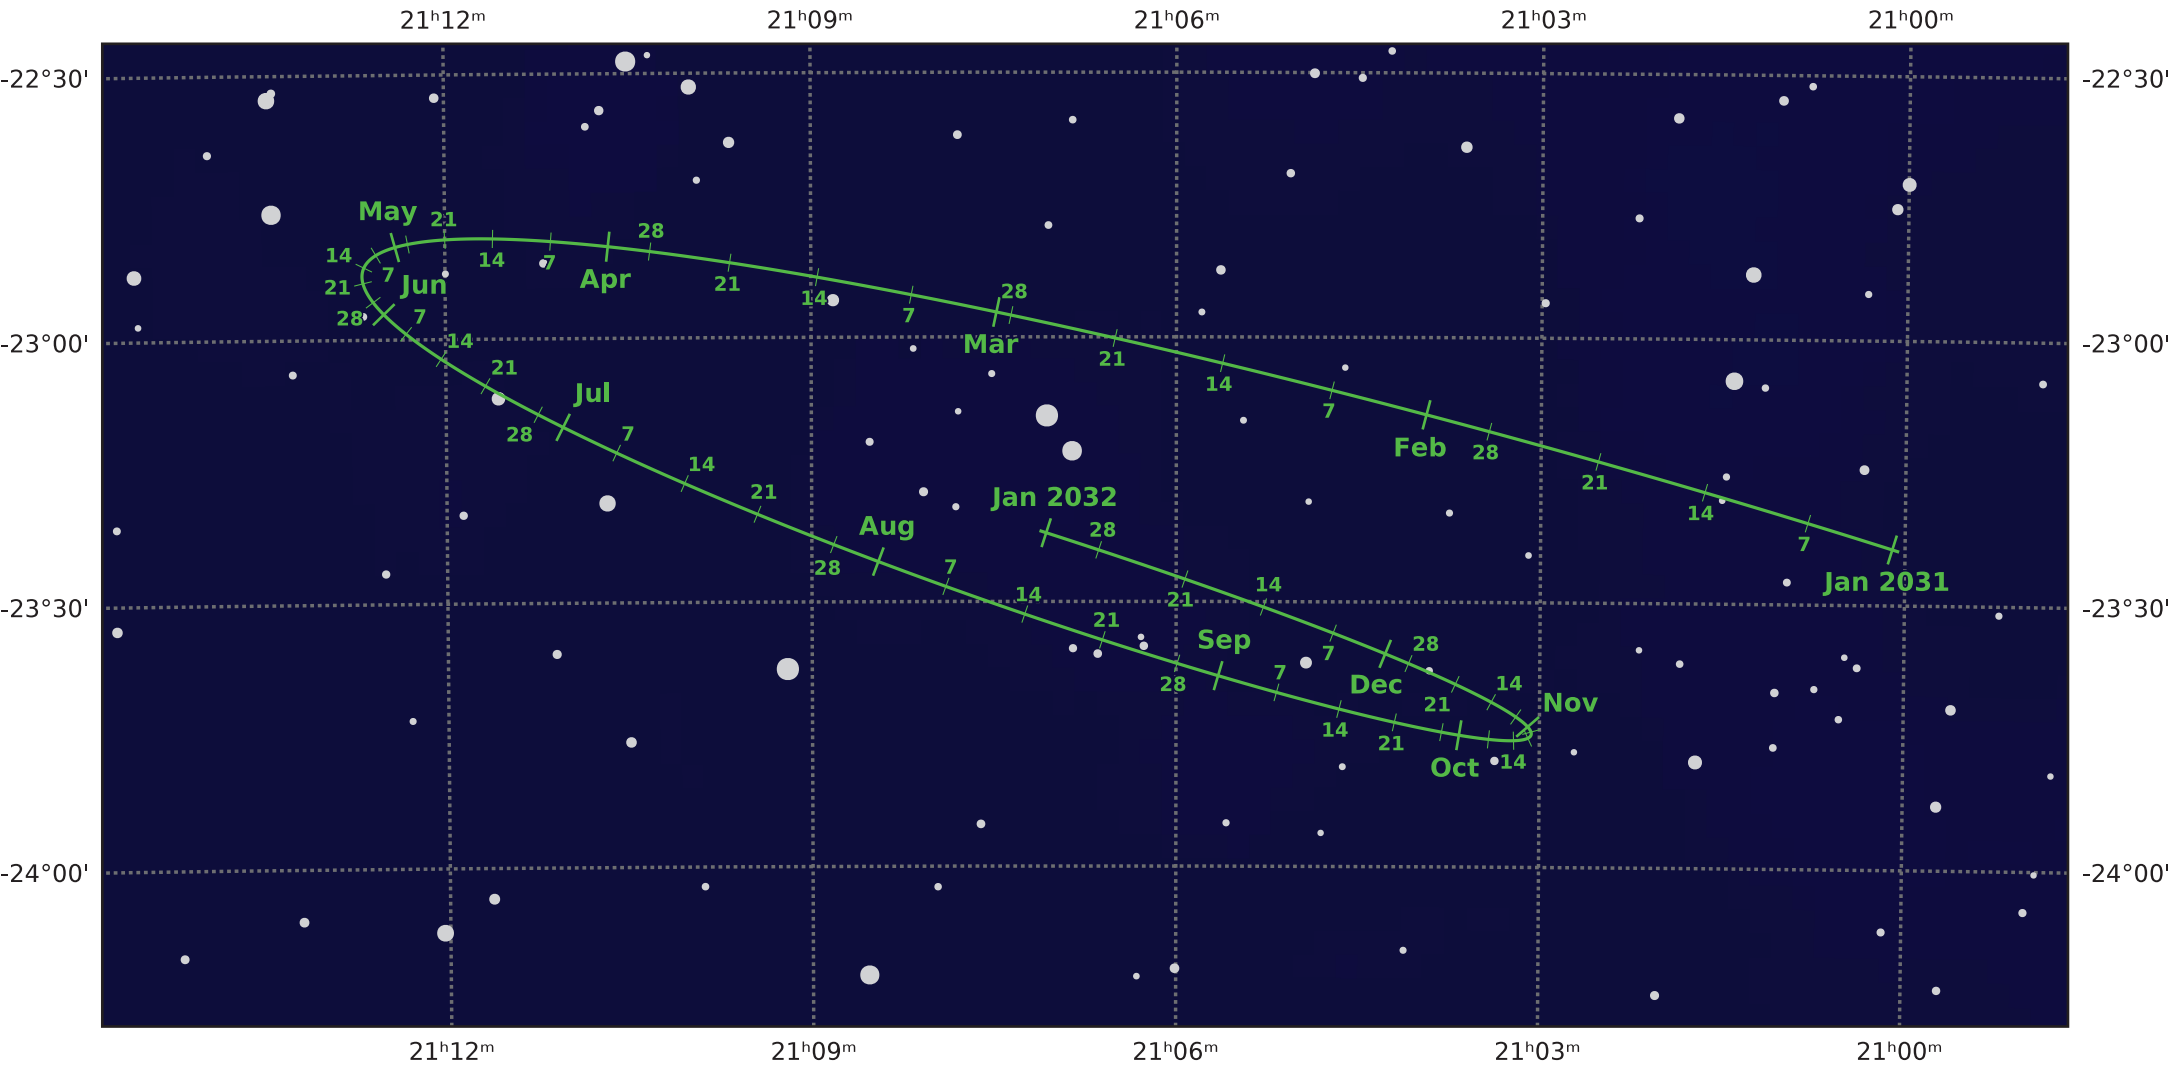

The path of Pluto in 2031

© Dominic Ford 2011-2021. Downloaded from <https://in-the-sky.org>

Magnitude scale: • 11.0 • 10.5 • 10.0 • 9.5 • 9.0 • 8.5 • 8.0 • 7.5 • 7.0

— Ecliptic Plane

— Galactic Plane