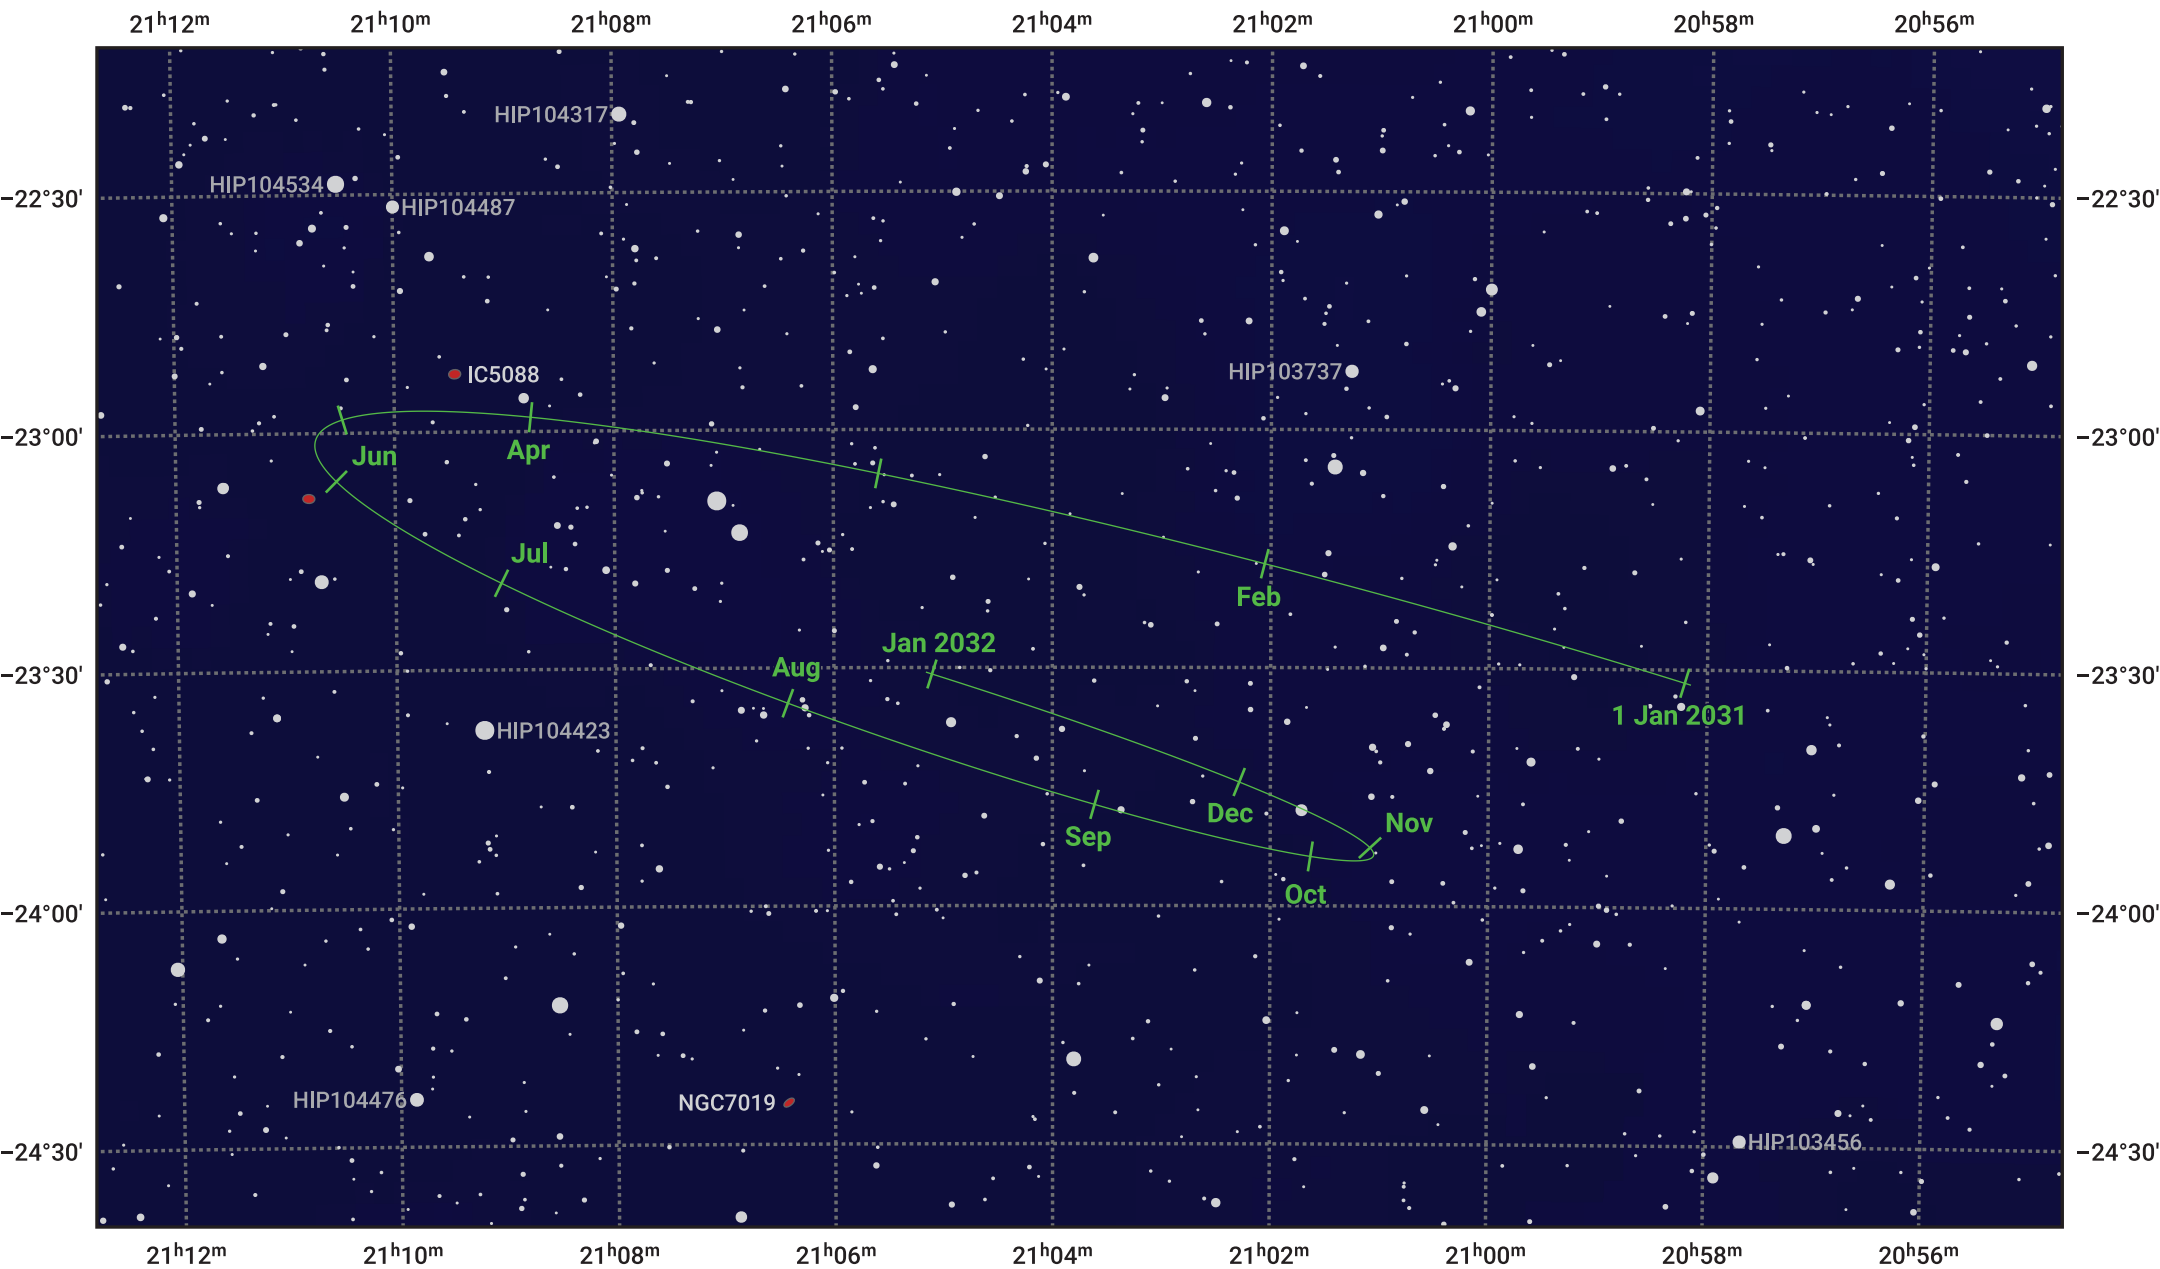

# The path of Pluto in 2031

© Dominic Ford 2011–2024. Date markers placed at midnight UTC. Downloaded from <https://in-the-sky.org>

Magnitude scale: 13.0 12.0 11.0 10.0 9.0 8.0 7.0

— Ecliptic Plane

- Galaxy
- Bright nebula
- Open cluster
- ⊕ Globular cluster