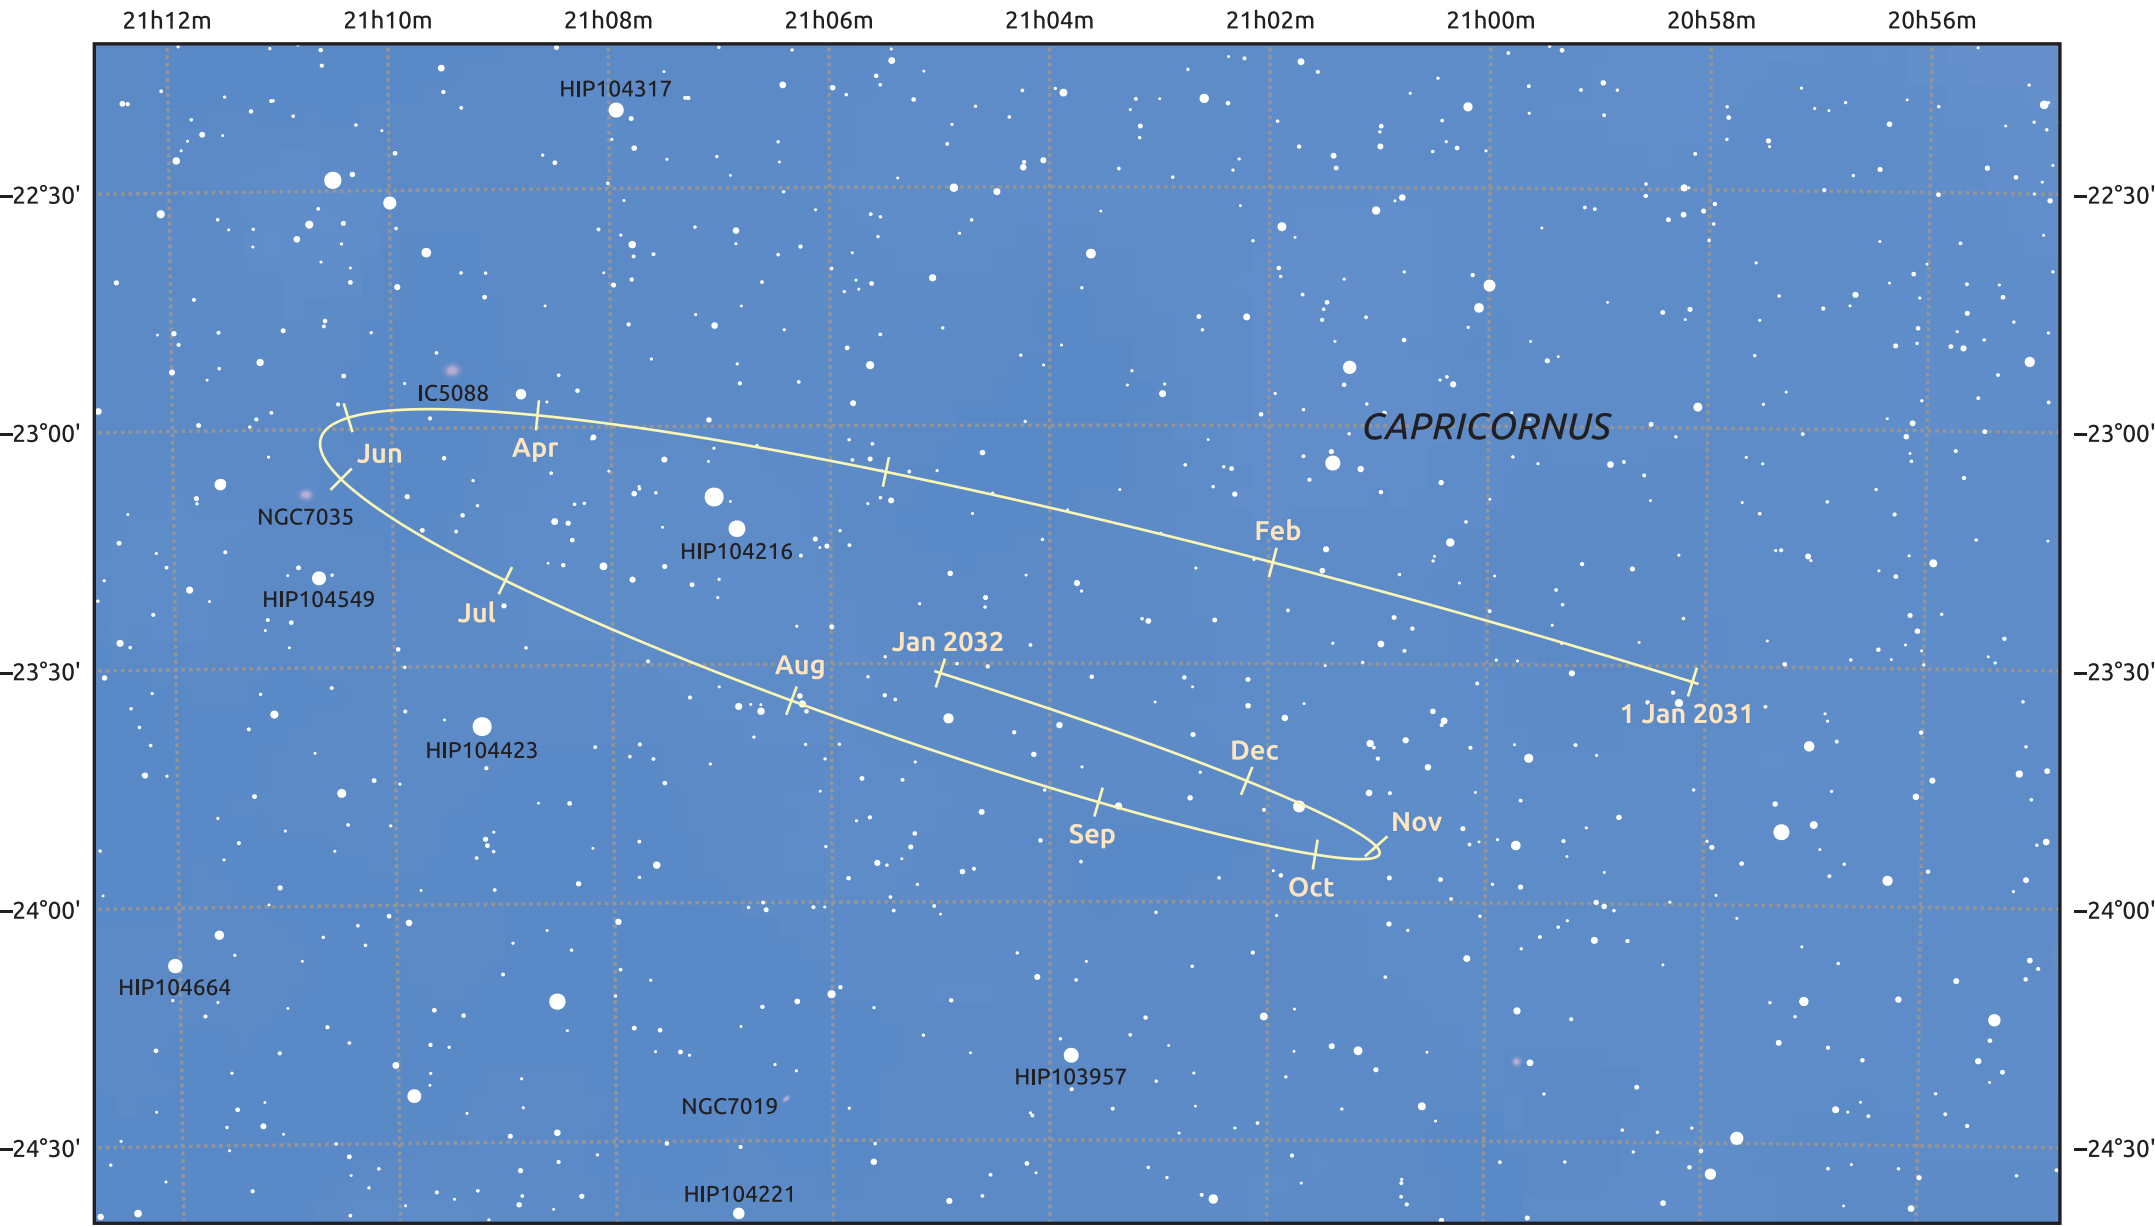

# The path of Pluto in 2031

© Dominic Ford 2011–2025. Date markers placed at midnight UTC. Downloaded from <https://in-the-sky.org>

Magnitude scale: • 13.0 • 12.0 • 11.0 • 10.0 • 9.0 • 8.0 • 7.0

— Ecliptic Plane

- Galaxy
- Bright nebula
- Open cluster
- Globular cluster
- ◇ Planetary nebula

Date	Mag
2031 Jan 1	15.3
2031 Apr 1	15.4
2031 Jul 1	15.3
2031 Oct 1	15.3
2032 Jan 1	15.4