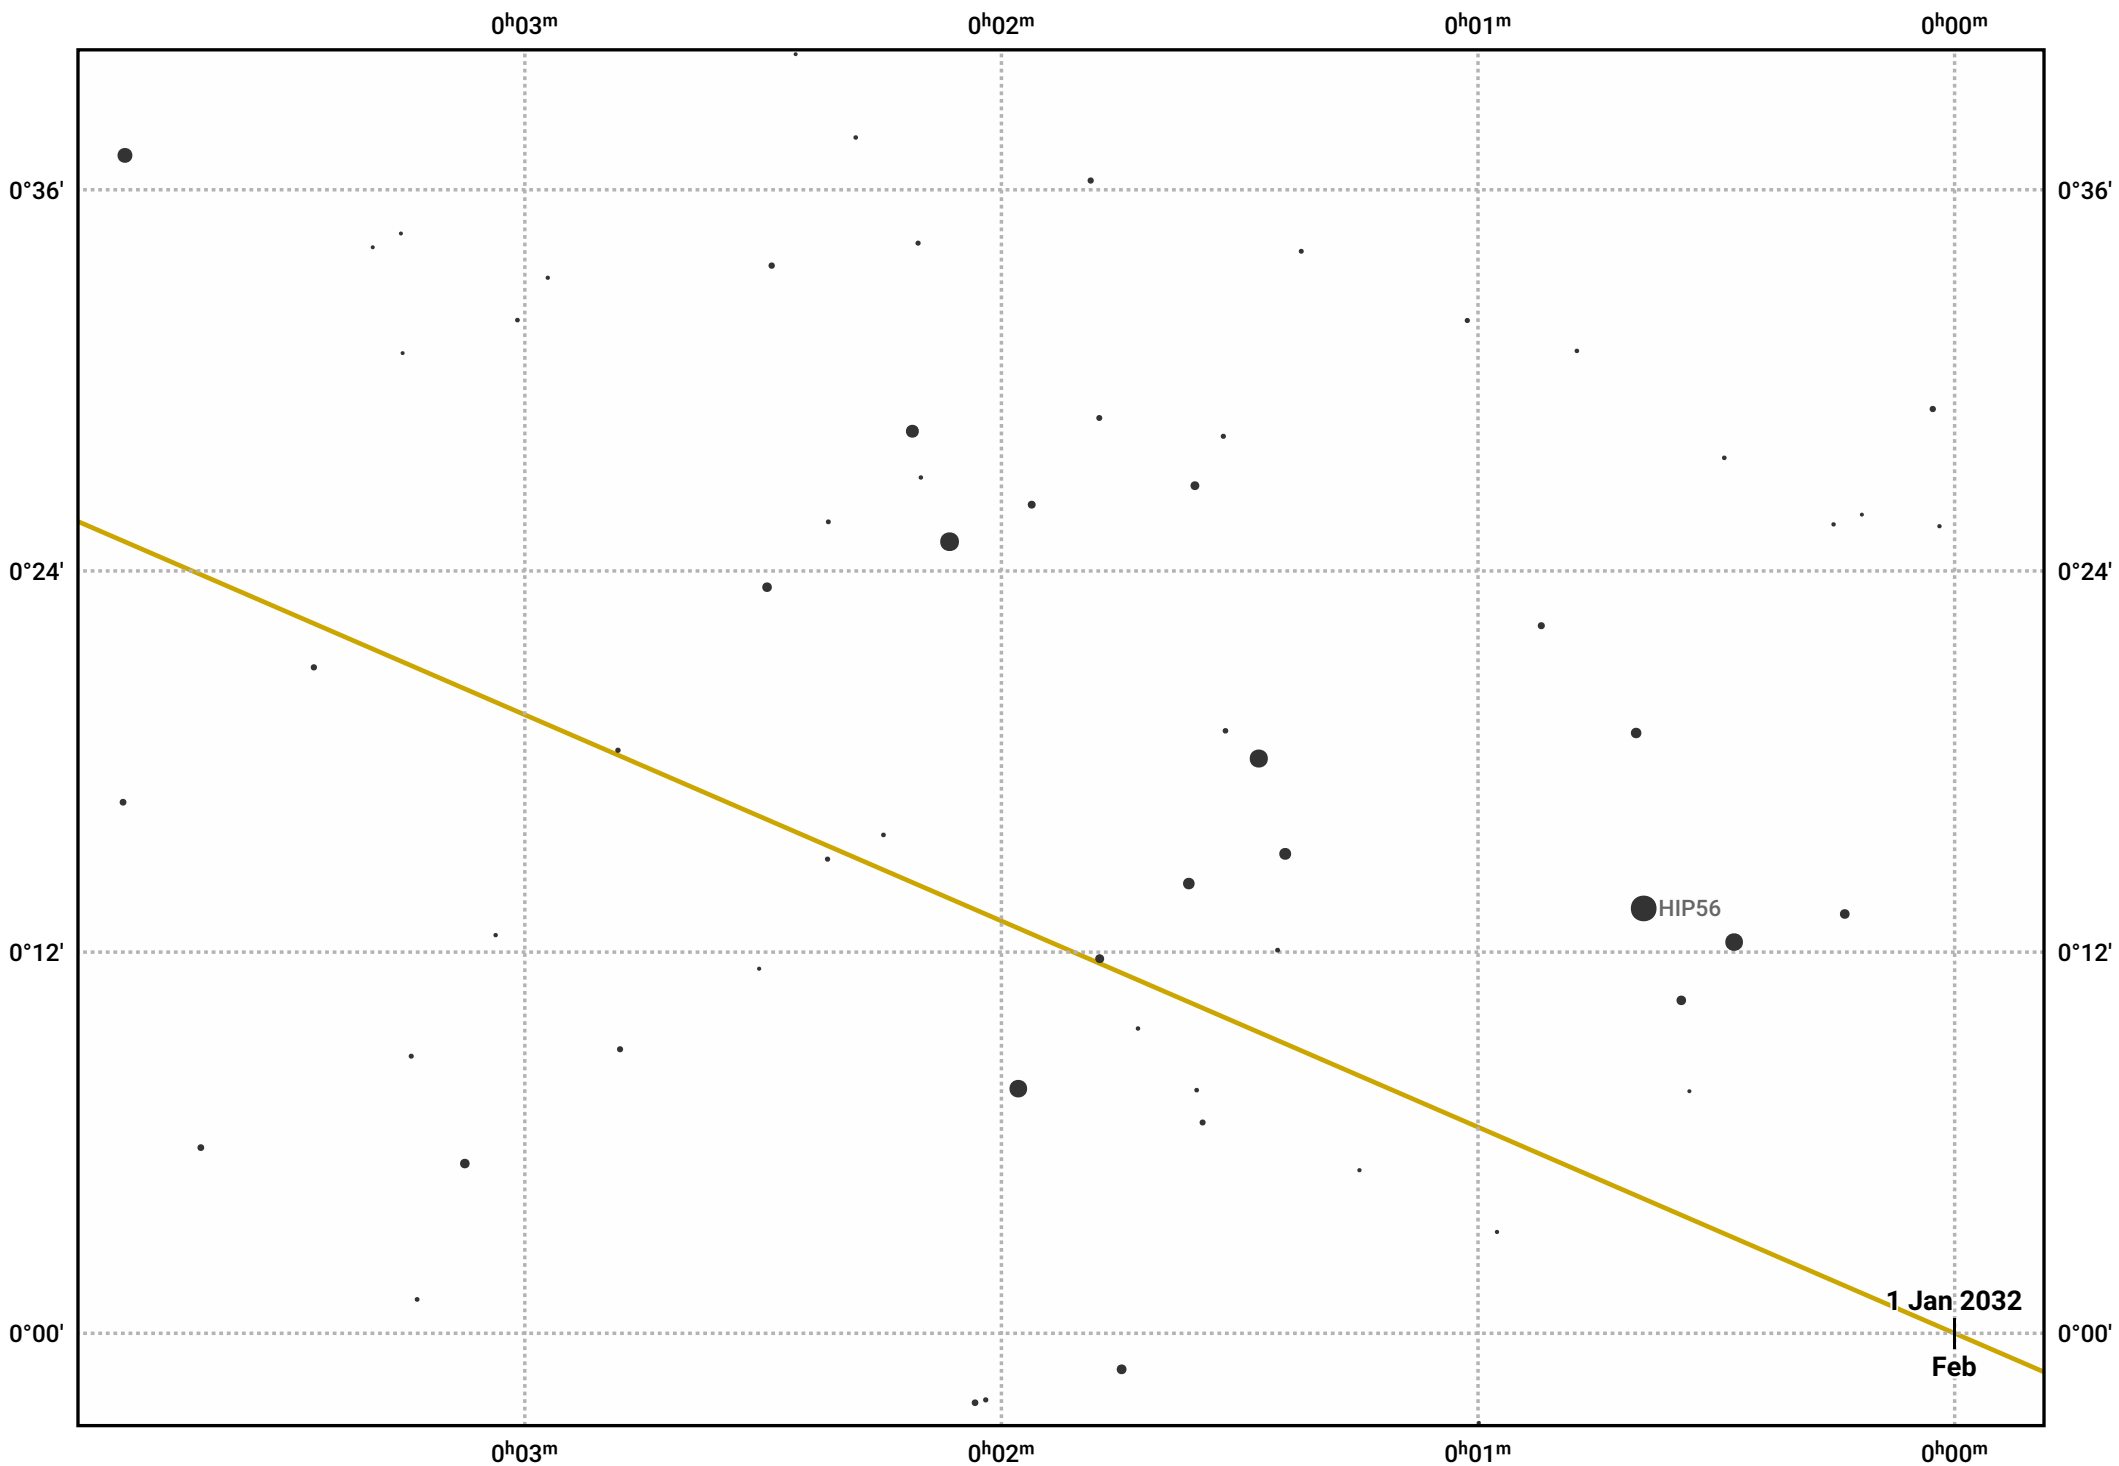

# The path of Pluto in 2032

© Dominic Ford 2011–2024. Date markers placed at midnight UTC. Downloaded from <https://in-the-sky.org>

Magnitude scale:    ·14.0    ·13.0    ·12.0    ·11.0    ·10.0    ● 9.0    ● 8.0

— Ecliptic Plane

● Galaxy    ■ Bright nebula    ● Open cluster    ⊕ Globular cluster

Date	Mag	Phase
2032 Jan 1	0.0	0%
2032 Apr 1	0.0	0%
2032 Jul 1	0.0	0%
2032 Oct 1	0.0	0%
2033 Jan 1	0.0	0%