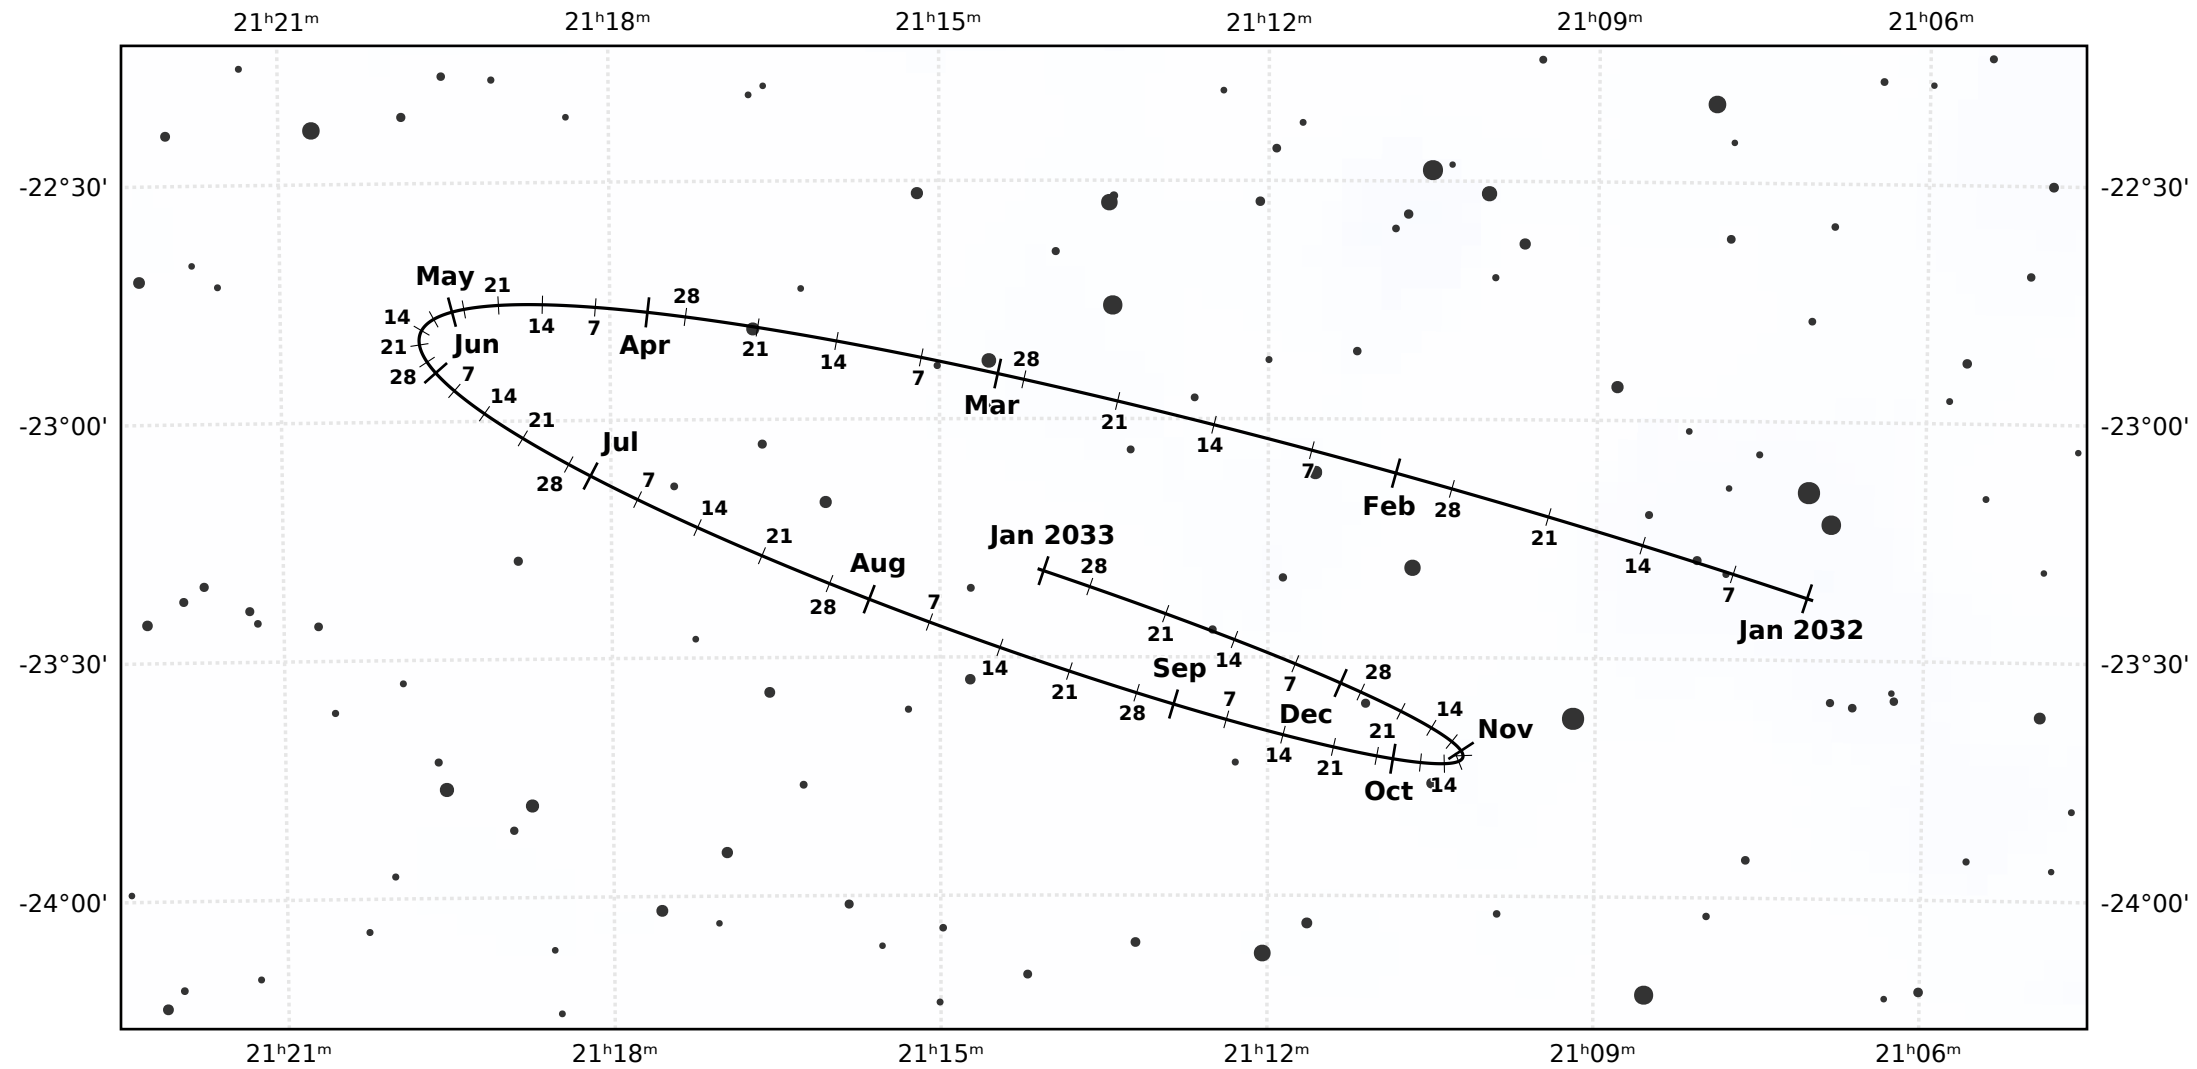

The path of Pluto in 2032

© Dominic Ford 2011-2021. Downloaded from <https://in-the-sky.org>

Magnitude scale: •11.0 •10.5 •10.0 •9.5 •9.0 •8.5 •8.0 •7.5 ●7.0

— The Equator — Ecliptic Plane — Galactic Plane