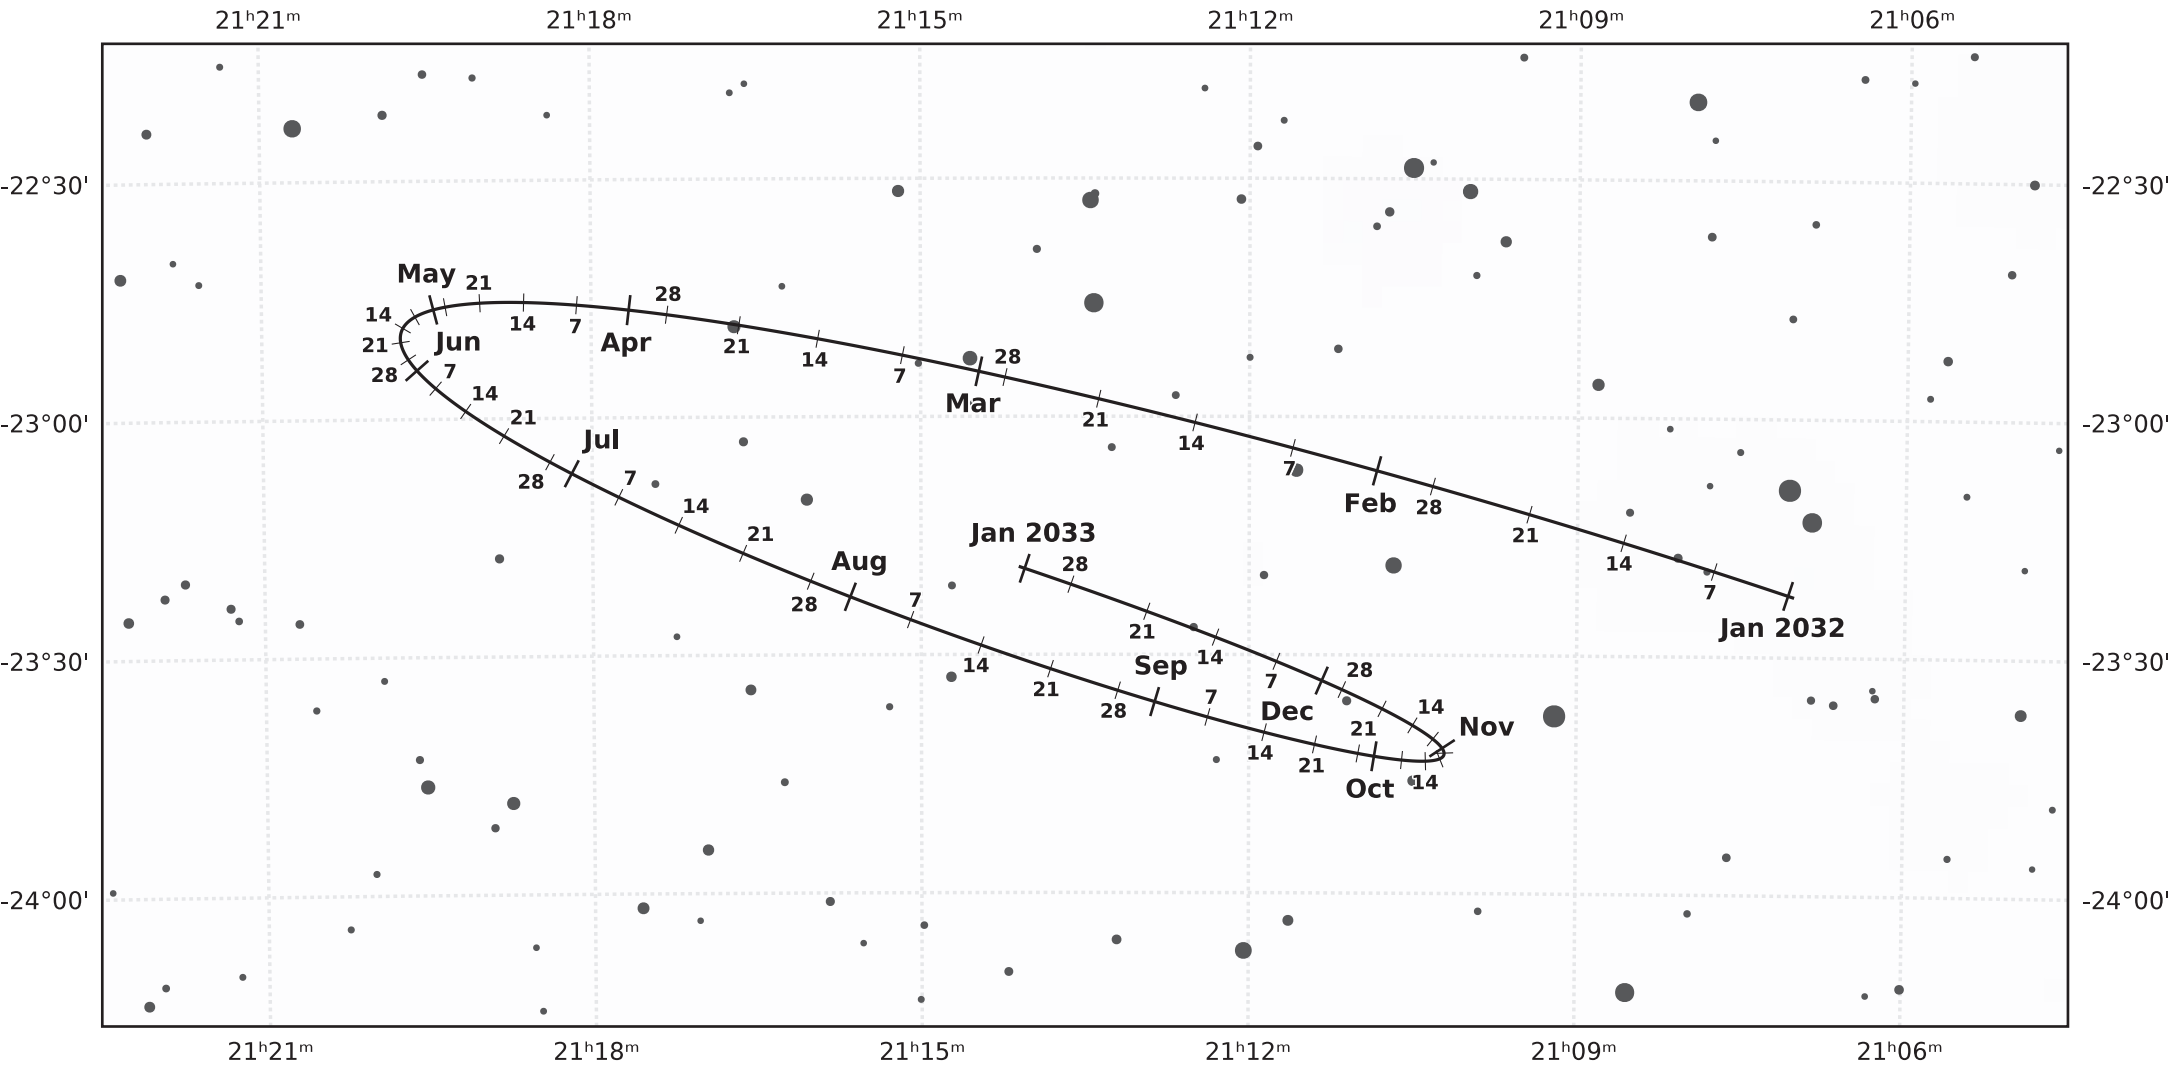

The path of Pluto in 2032

© Dominic Ford 2011-2021. Downloaded from <https://in-the-sky.org>

Magnitude scale: •11.0 •10.5 •10.0 •9.5 •9.0 •8.5 •8.0 •7.5 ●7.0

— The Equator — Ecliptic Plane — Galactic Plane