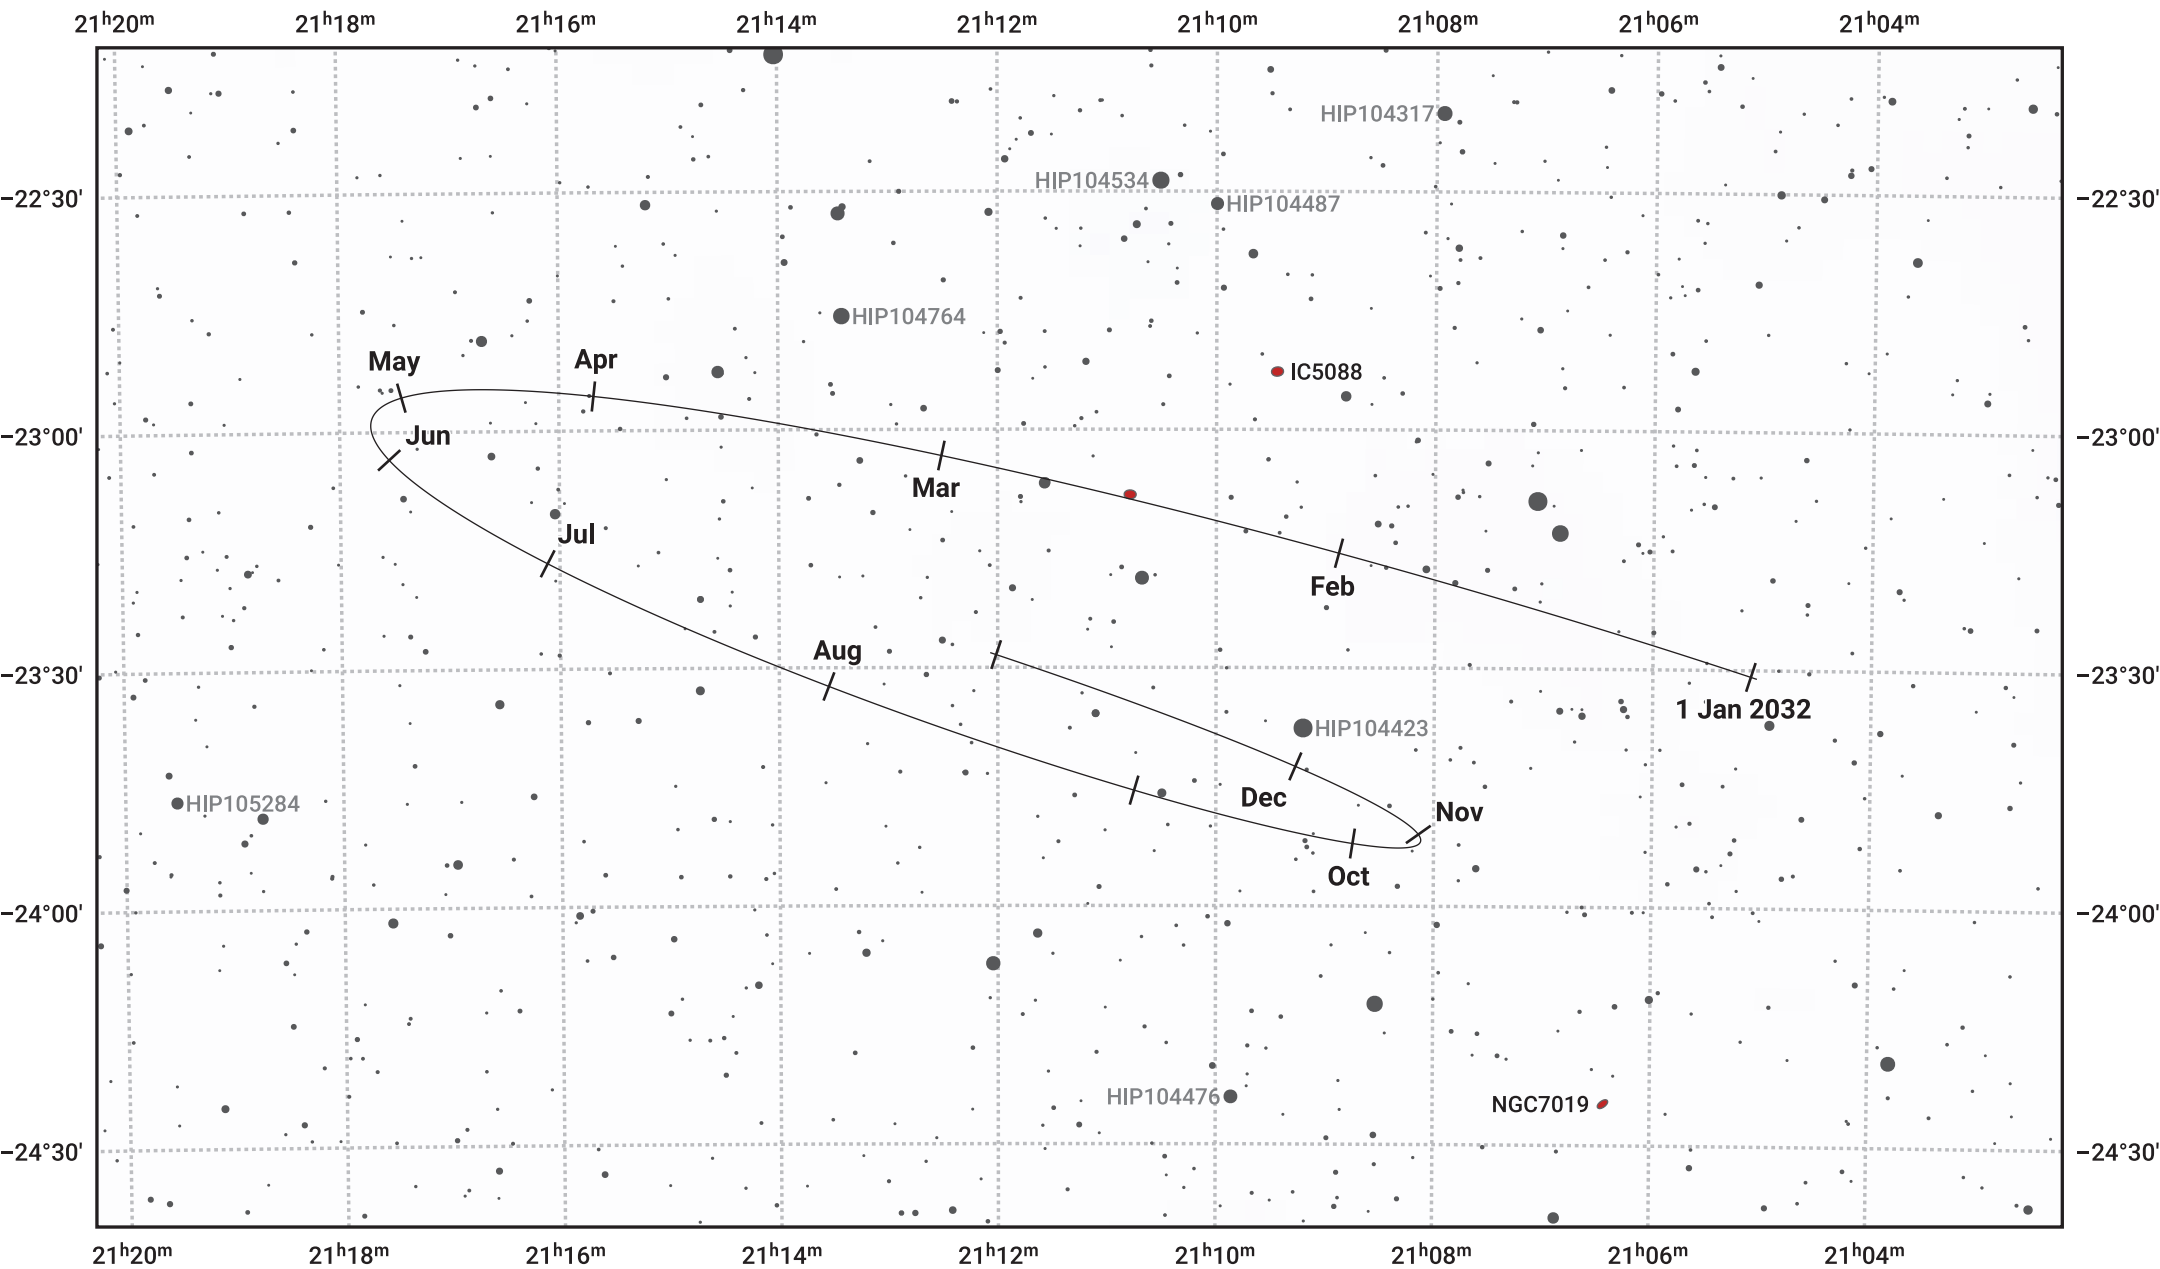

The path of Pluto in 2032

© Dominic Ford 2011–2024. Date markers placed at midnight UTC. Downloaded from <https://in-the-sky.org>

Magnitude scale: 13.0 12.0 11.0 10.0 9.0 8.0 7.0 6.0

— Ecliptic Plane

- ◌ Galaxy
- ◻ Bright nebula
- ◌ Open cluster
- ⊕ Globular cluster