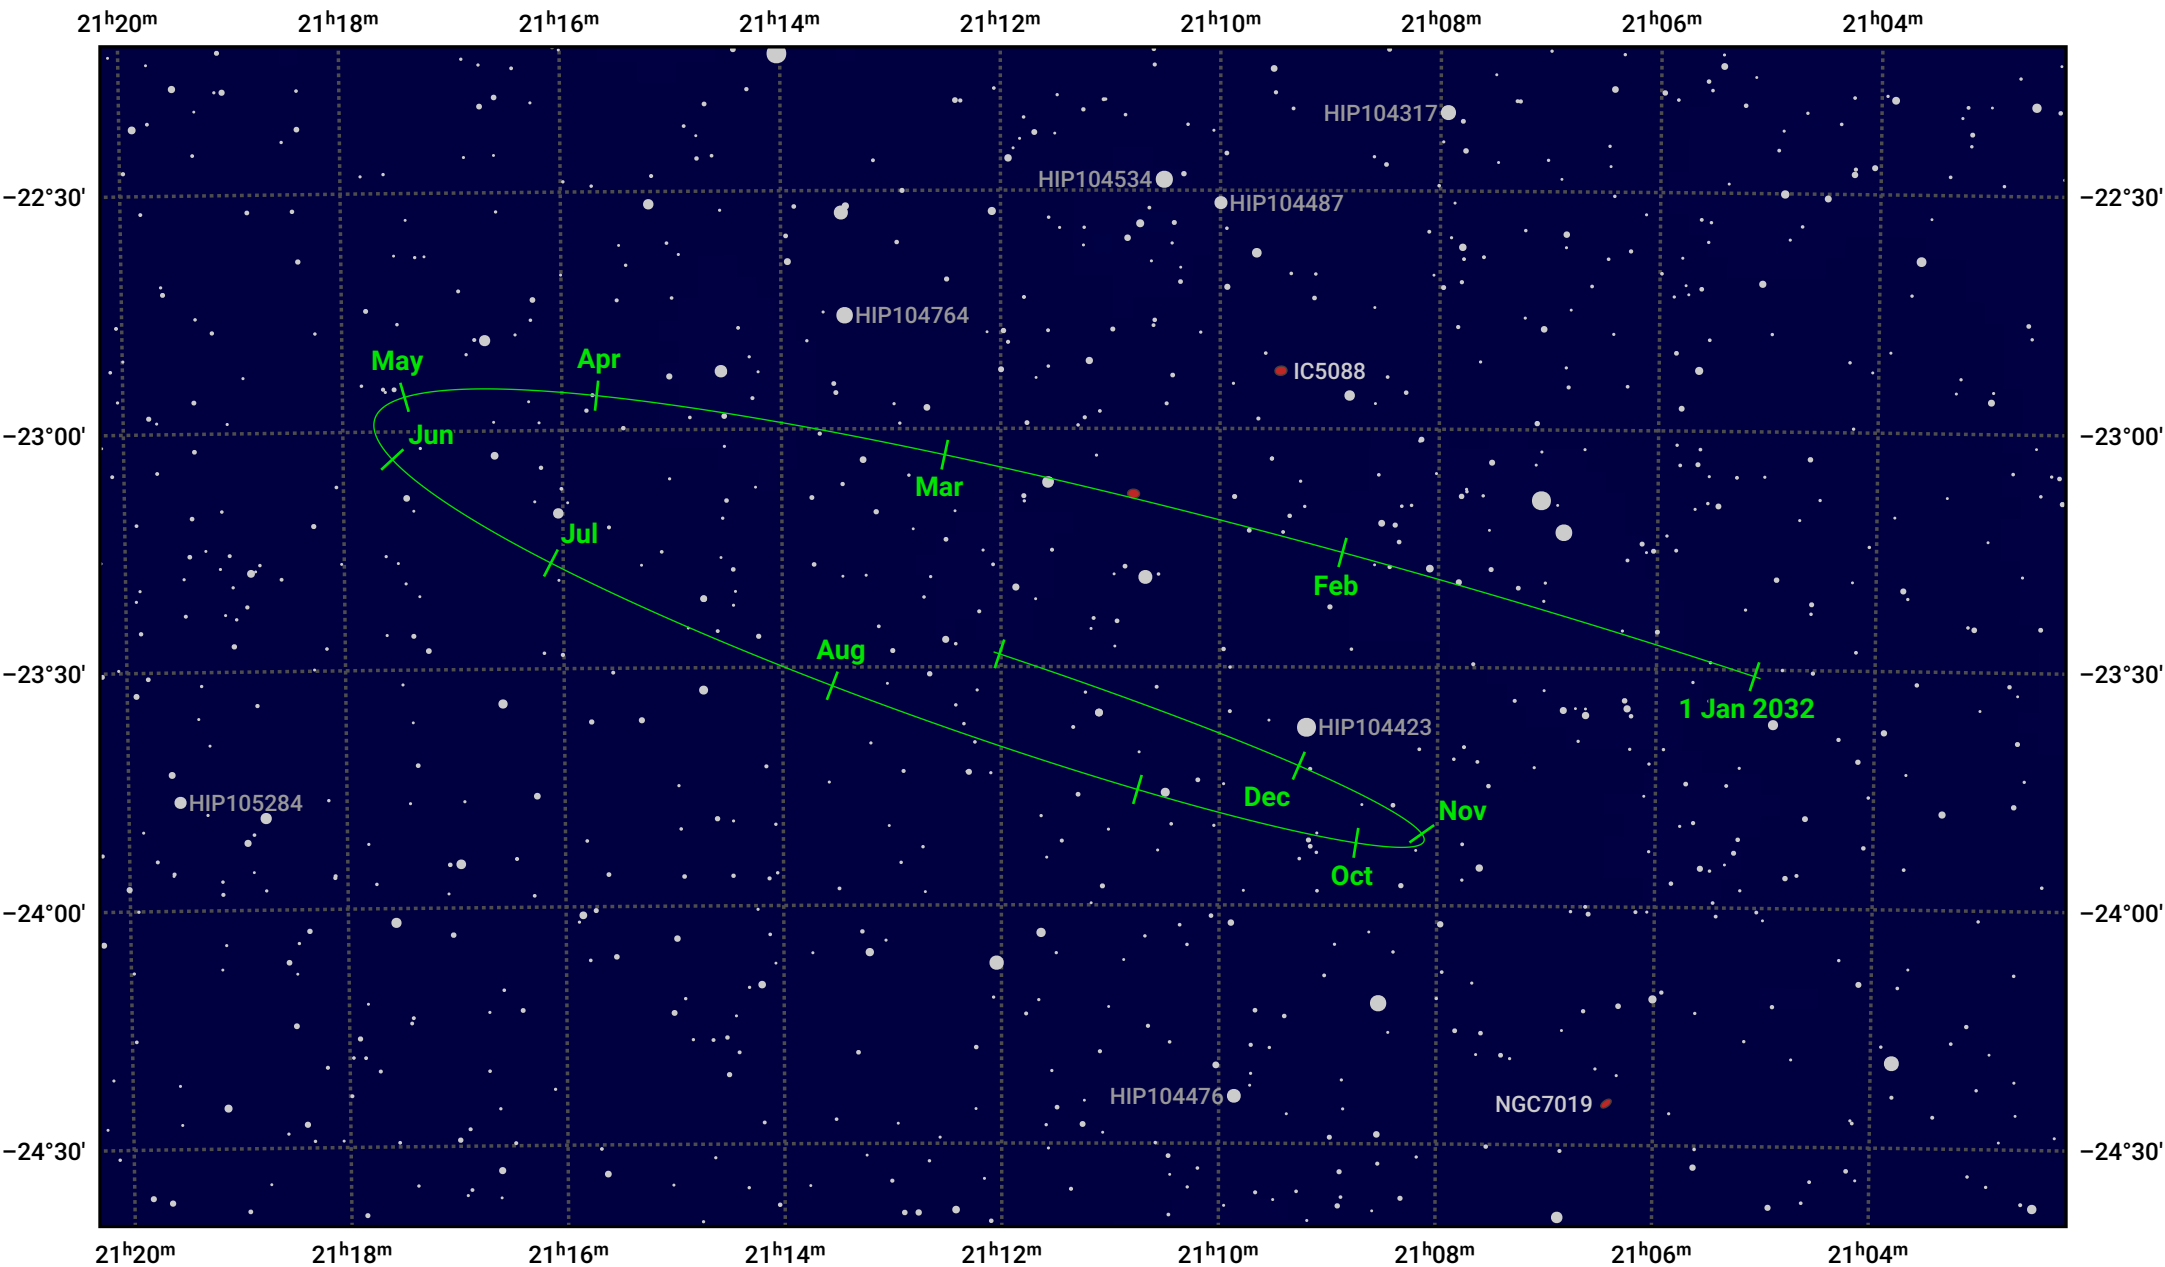

The path of Pluto in 2032

© Dominic Ford 2011–2024. Date markers placed at midnight UTC. Downloaded from <https://in-the-sky.org>

Magnitude scale: · 13.0 · 12.0 · 11.0 · 10.0 · 9.0 · 8.0 · 7.0 · 6.0

— Ecliptic Plane

- Galaxy
- Bright nebula
- Open cluster
- Globular cluster

Date	Mag
2032 Jan 1	15.4
2032 Apr 1	15.4
2032 Jul 1	15.3
2032 Oct 1	15.4
2033 Jan 1	15.4