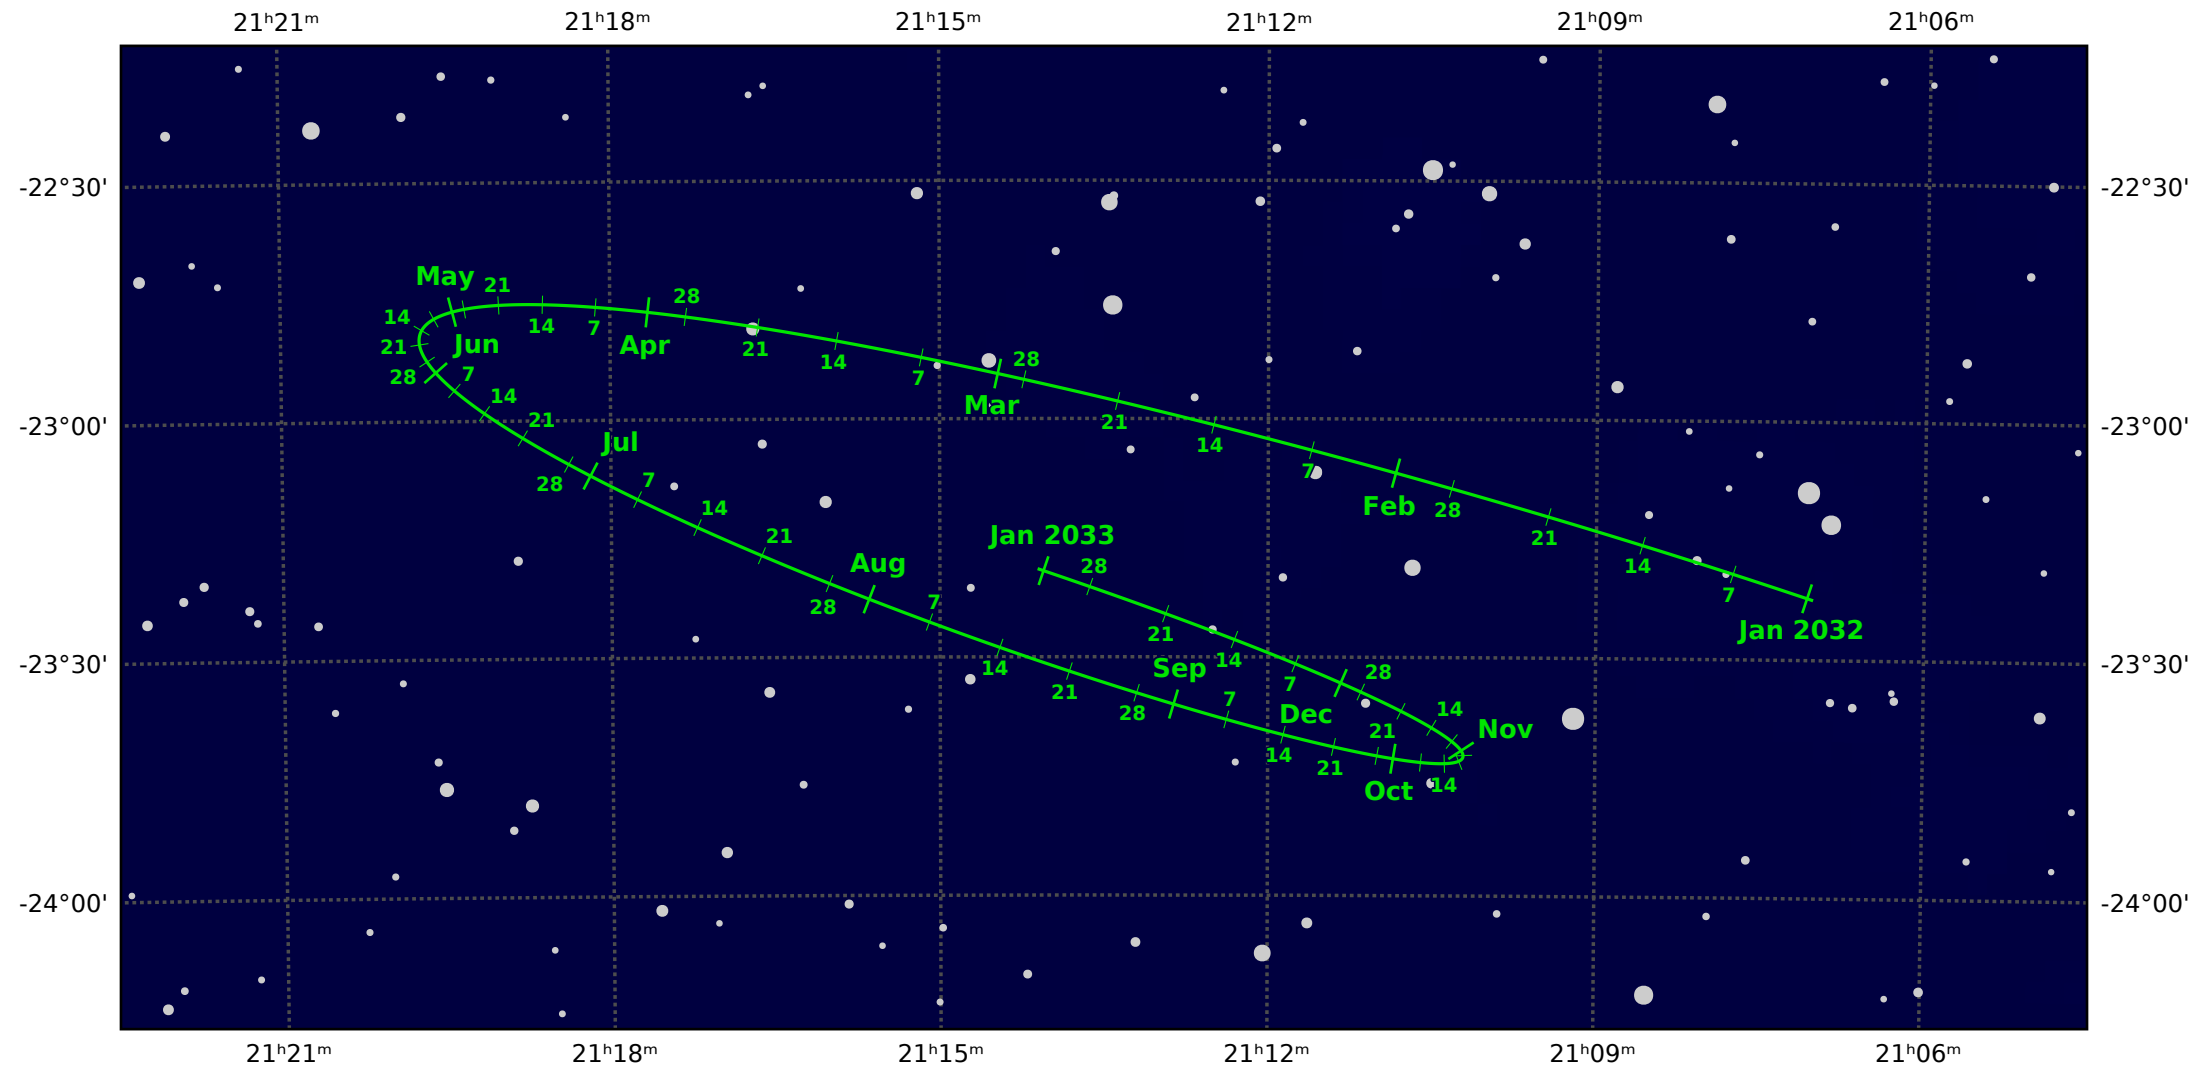

The path of Pluto in 2032

© Dominic Ford 2011–2021. Downloaded from <https://in-the-sky.org>

Magnitude scale: •11.0 •10.5 •10.0 •9.5 •9.0 •8.5 •8.0 •7.5 ●7.0

— Ecliptic Plane — Galactic Plane