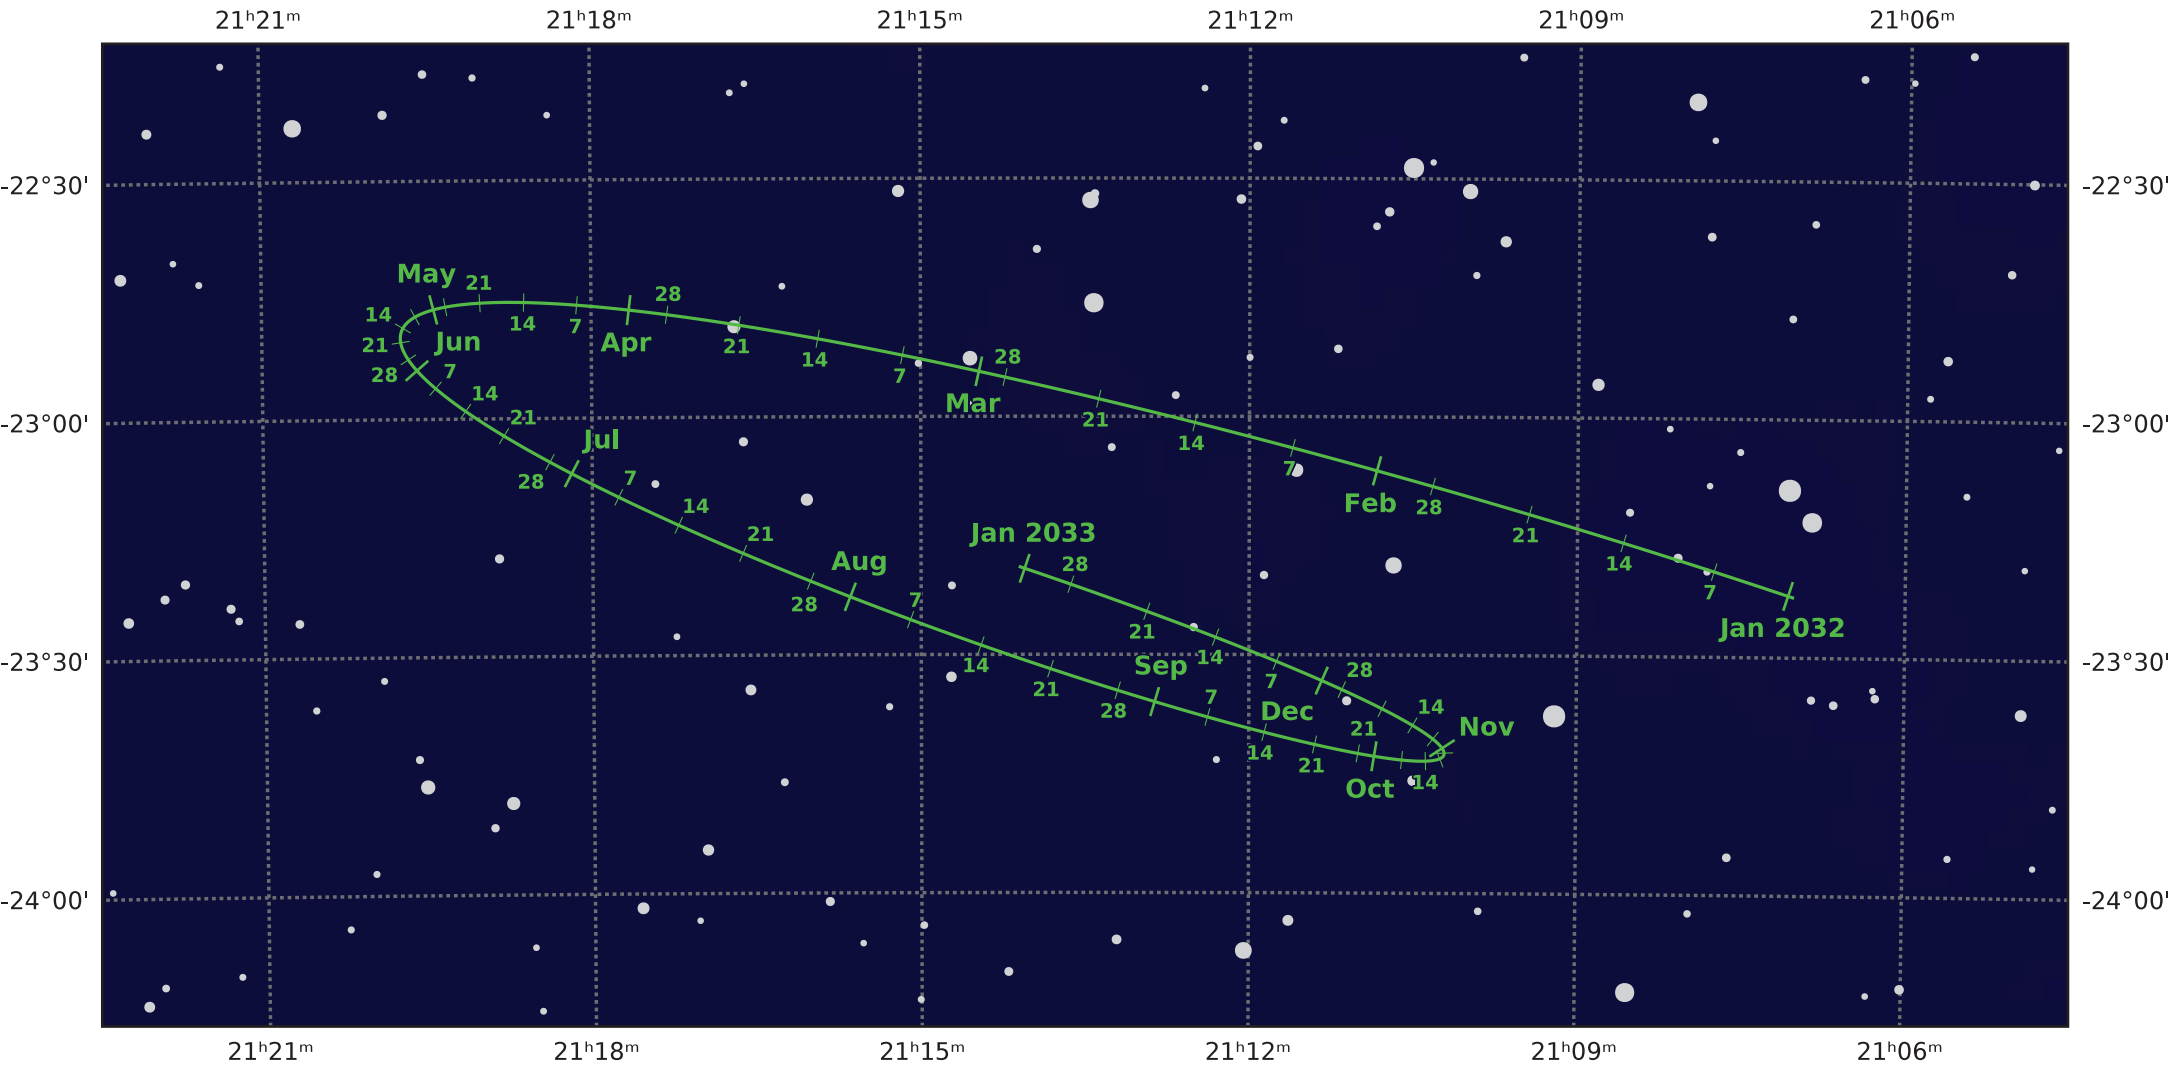

# The path of Pluto in 2032

© Dominic Ford 2011–2021. Downloaded from <https://in-the-sky.org>

Magnitude scale: ● 11.0 ● 10.5 ● 10.0 ● 9.5 ● 9.0 ● 8.5 ● 8.0 ● 7.5 ● 7.0

— Ecliptic Plane

— Galactic Plane