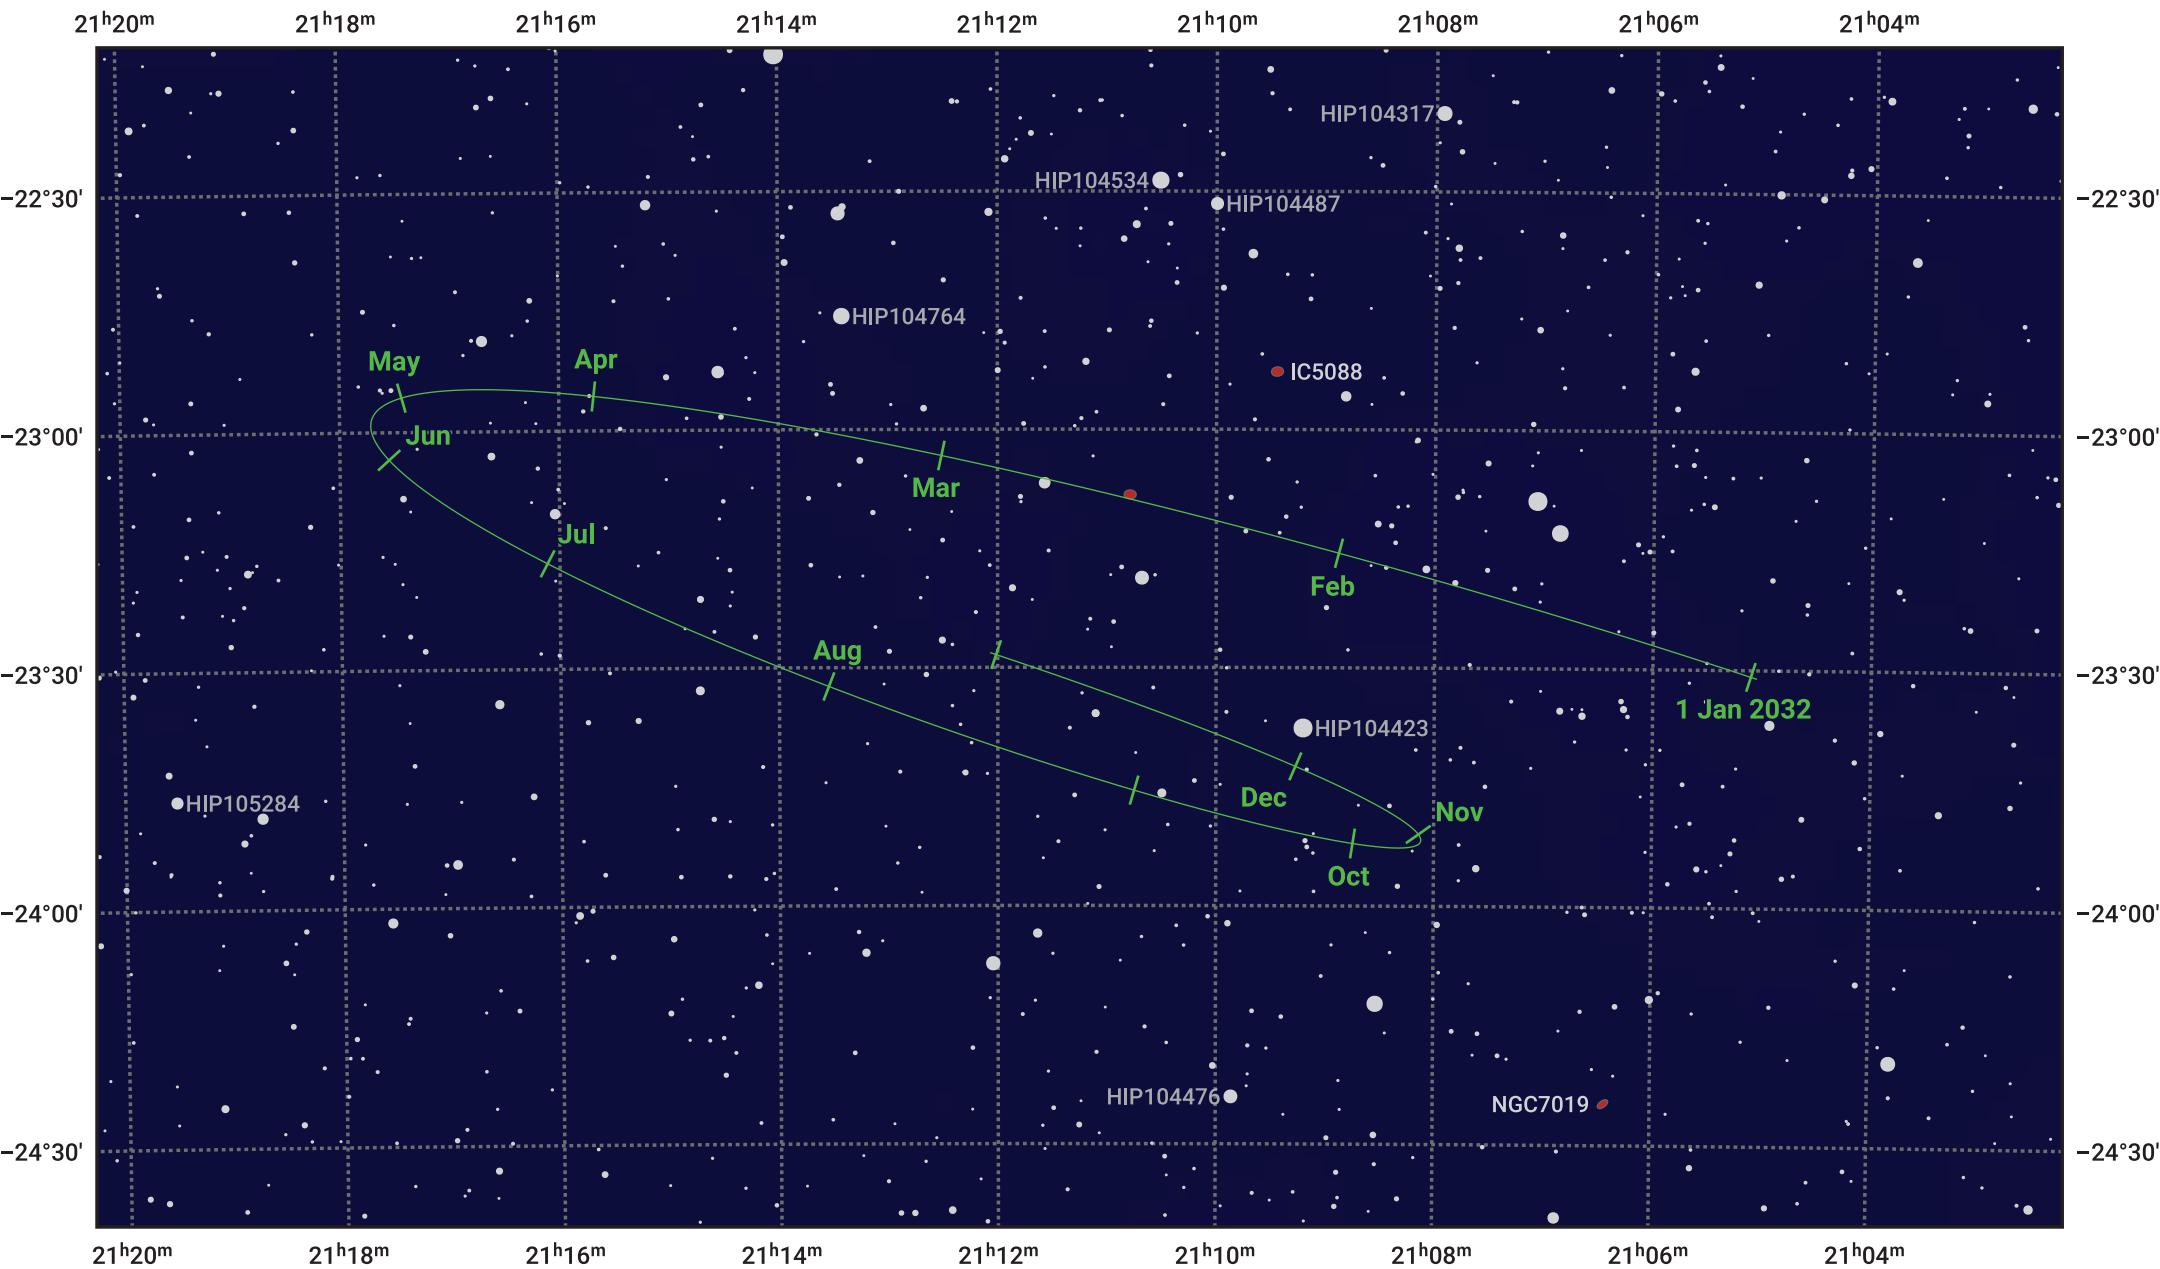

The path of Pluto in 2032

© Dominic Ford 2011–2024. Date markers placed at midnight UTC. Downloaded from <https://in-the-sky.org>

Magnitude scale: 13.0 12.0 11.0 10.0 9.0 8.0 7.0 6.0

— Ecliptic Plane

- Galaxy
- Bright nebula
- Open cluster
- Globular cluster