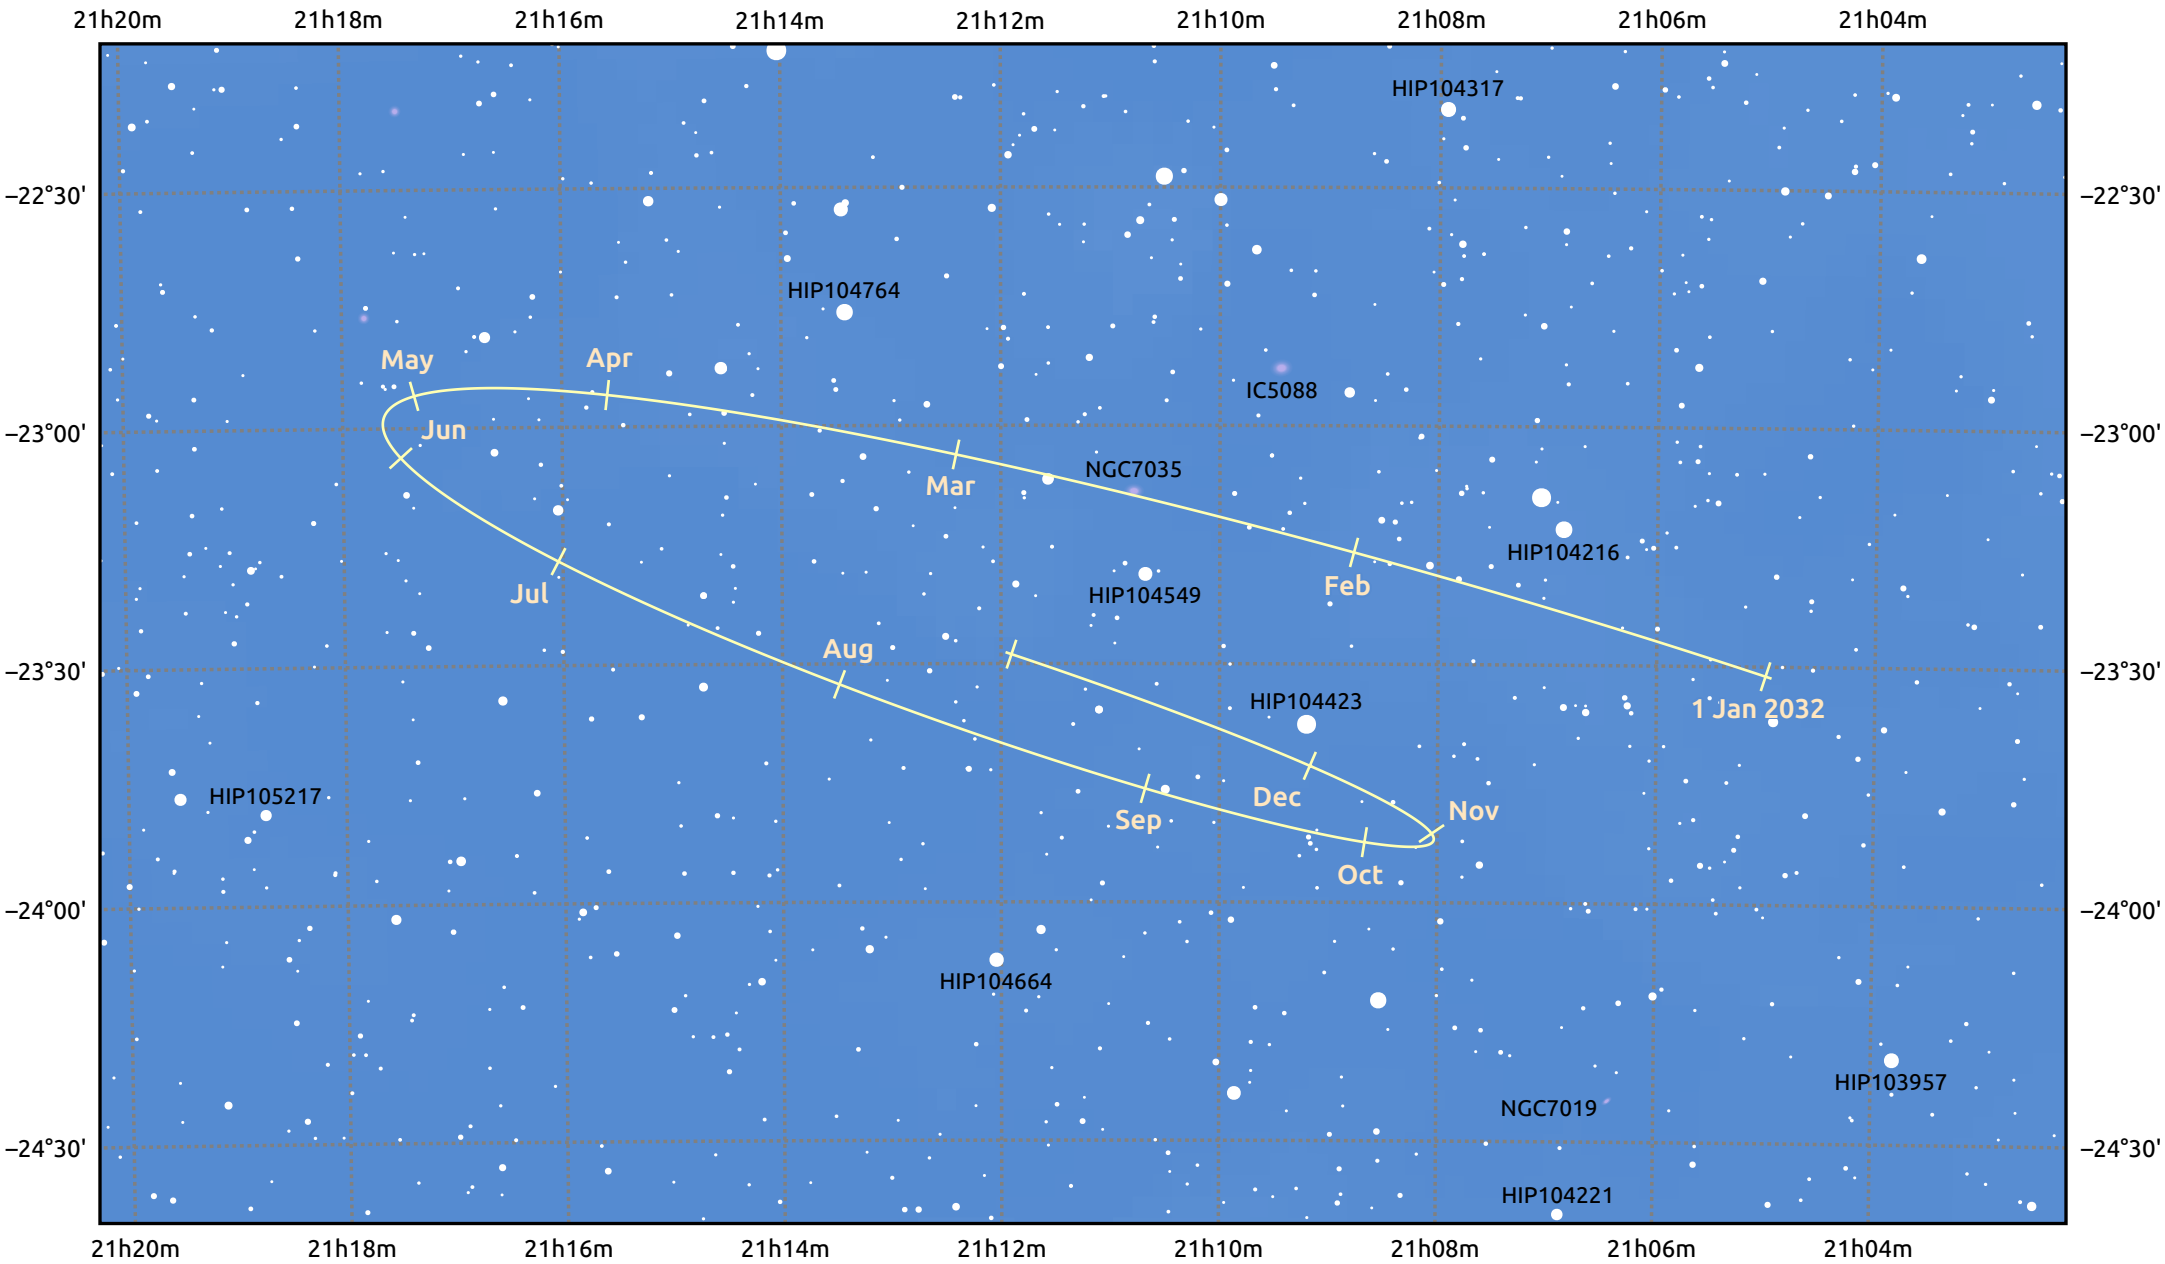

# The path of Pluto in 2032

© Dominic Ford 2011–2025. Date markers placed at midnight UTC. Downloaded from <https://in-the-sky.org>

Magnitude scale: · 13.0 · 12.0 · 11.0 · 10.0 · 9.0 · 8.0 · 7.0 · 6.0

— Ecliptic Plane

- ◆ Galaxy
- Bright nebula
- Open cluster
- Globular cluster
- ◇ Planetary nebula

Date	Mag
2032 Jan 1	15.4
2032 Apr 1	15.4
2032 Jul 1	15.3
2032 Oct 1	15.3
2033 Jan 1	15.4