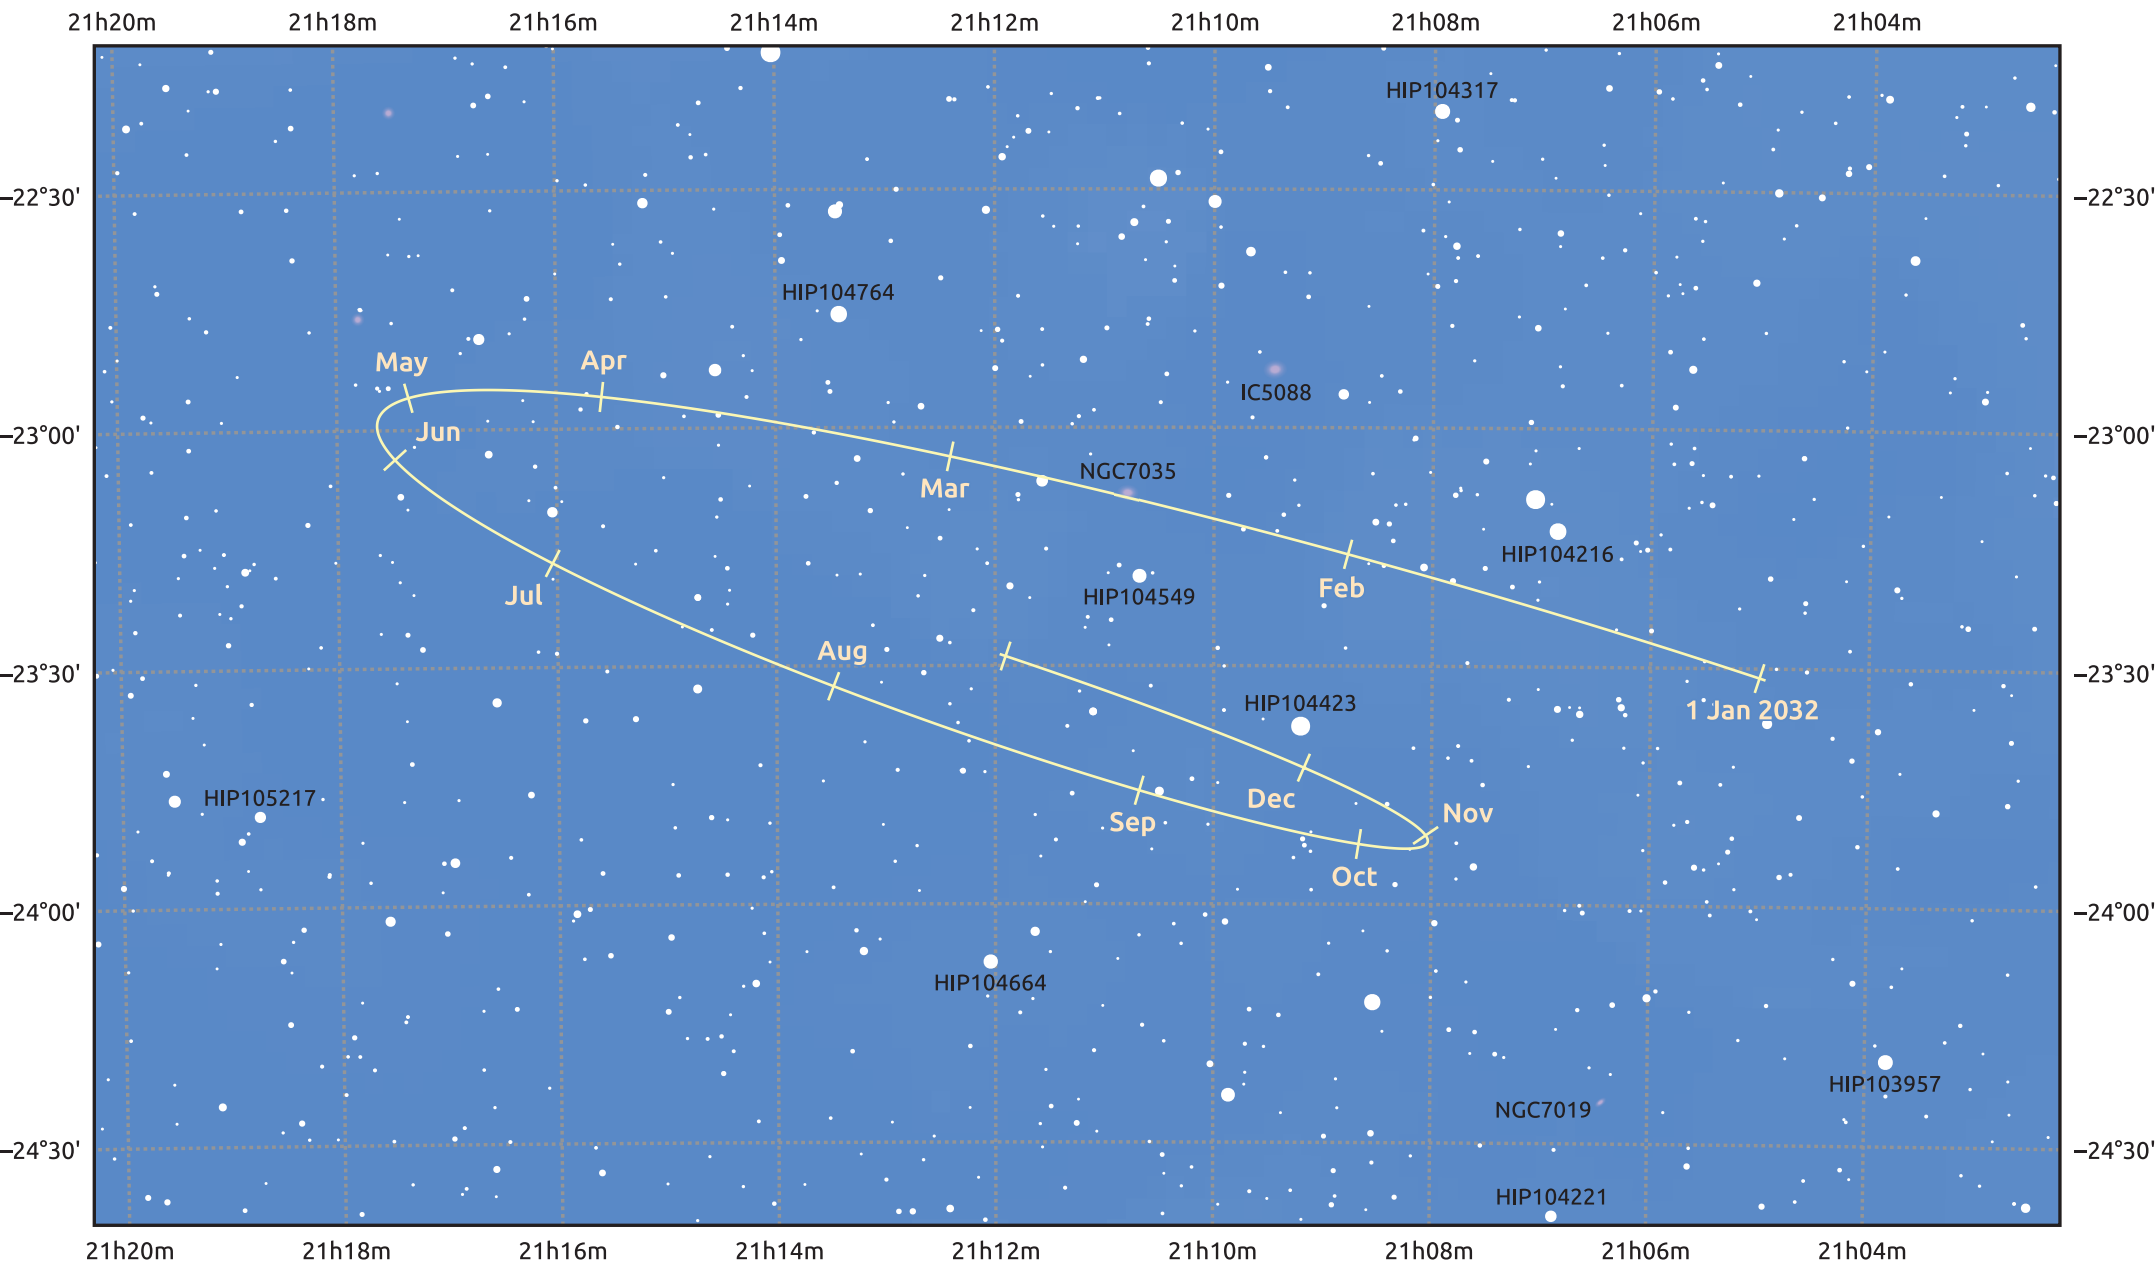

# The path of Pluto in 2032

© Dominic Ford 2011–2025. Date markers placed at midnight UTC. Downloaded from <https://in-the-sky.org>

Magnitude scale: 13.0 12.0 11.0 10.0 9.0 8.0 7.0 6.0

— Ecliptic Plane

Galaxy    Bright nebula    Open cluster    Globular cluster    Planetary nebula