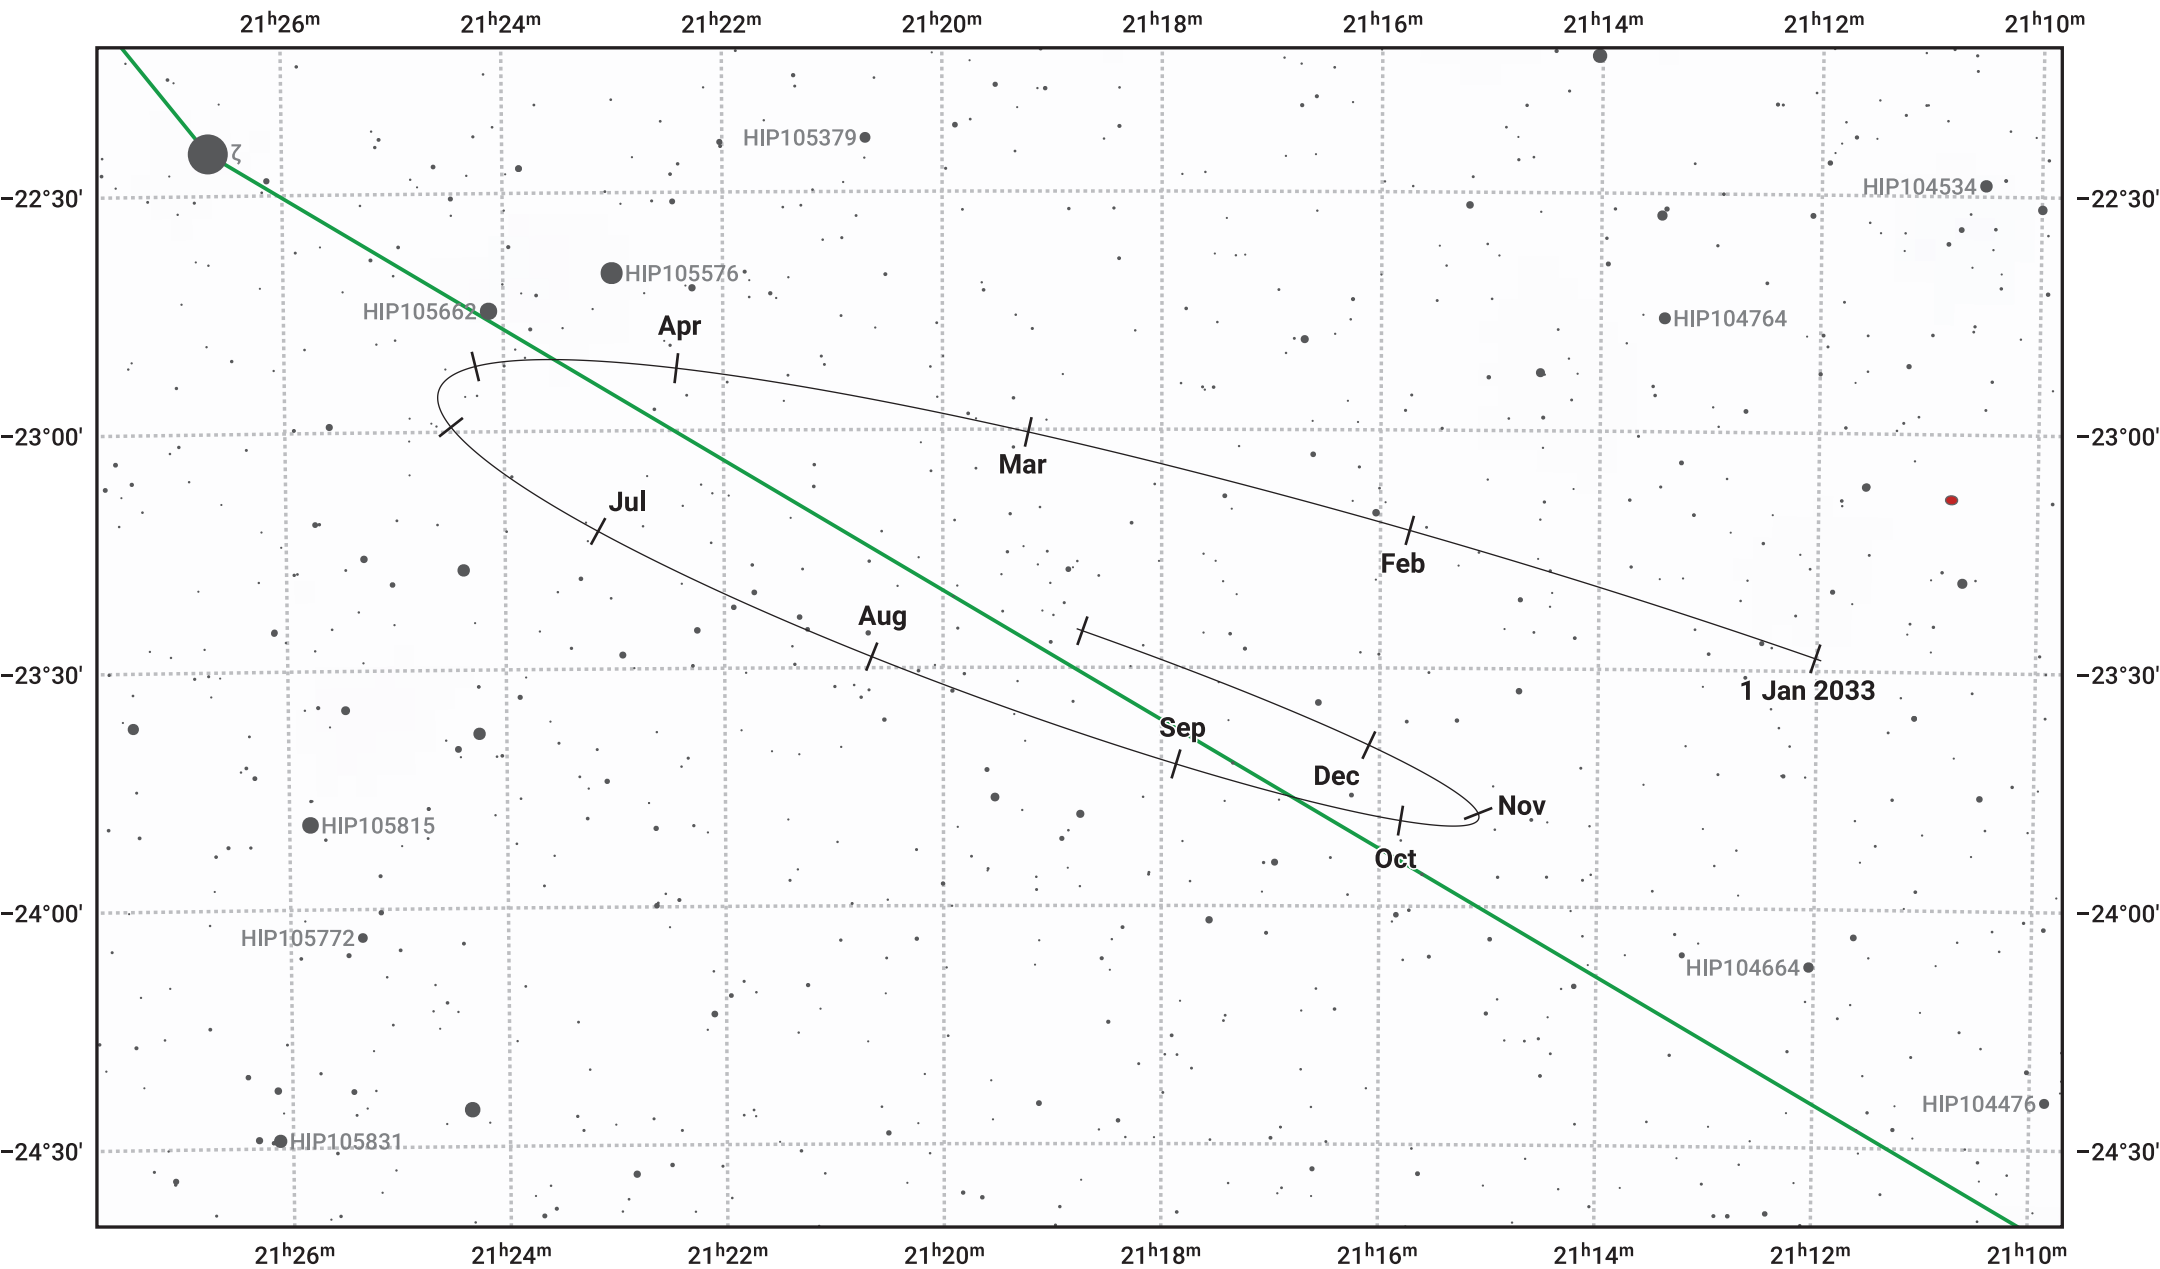

The path of Pluto in 2033

© Dominic Ford 2011–2024. Date markers placed at midnight UTC. Downloaded from <https://in-the-sky.org>

Magnitude scale: 13.0 12.0 11.0 10.0 9.0 8.0 7.0 6.0 5.0 4.0 3.0

— Ecliptic Plane

- Galaxy
- Bright nebula
- Open cluster
- ⊕ Globular cluster

Date	Mag
2033 Jan 1	15.4
2033 Apr 1	15.5
2033 Jul 1	15.4
2033 Oct 1	15.4
2034 Jan 1	15.5