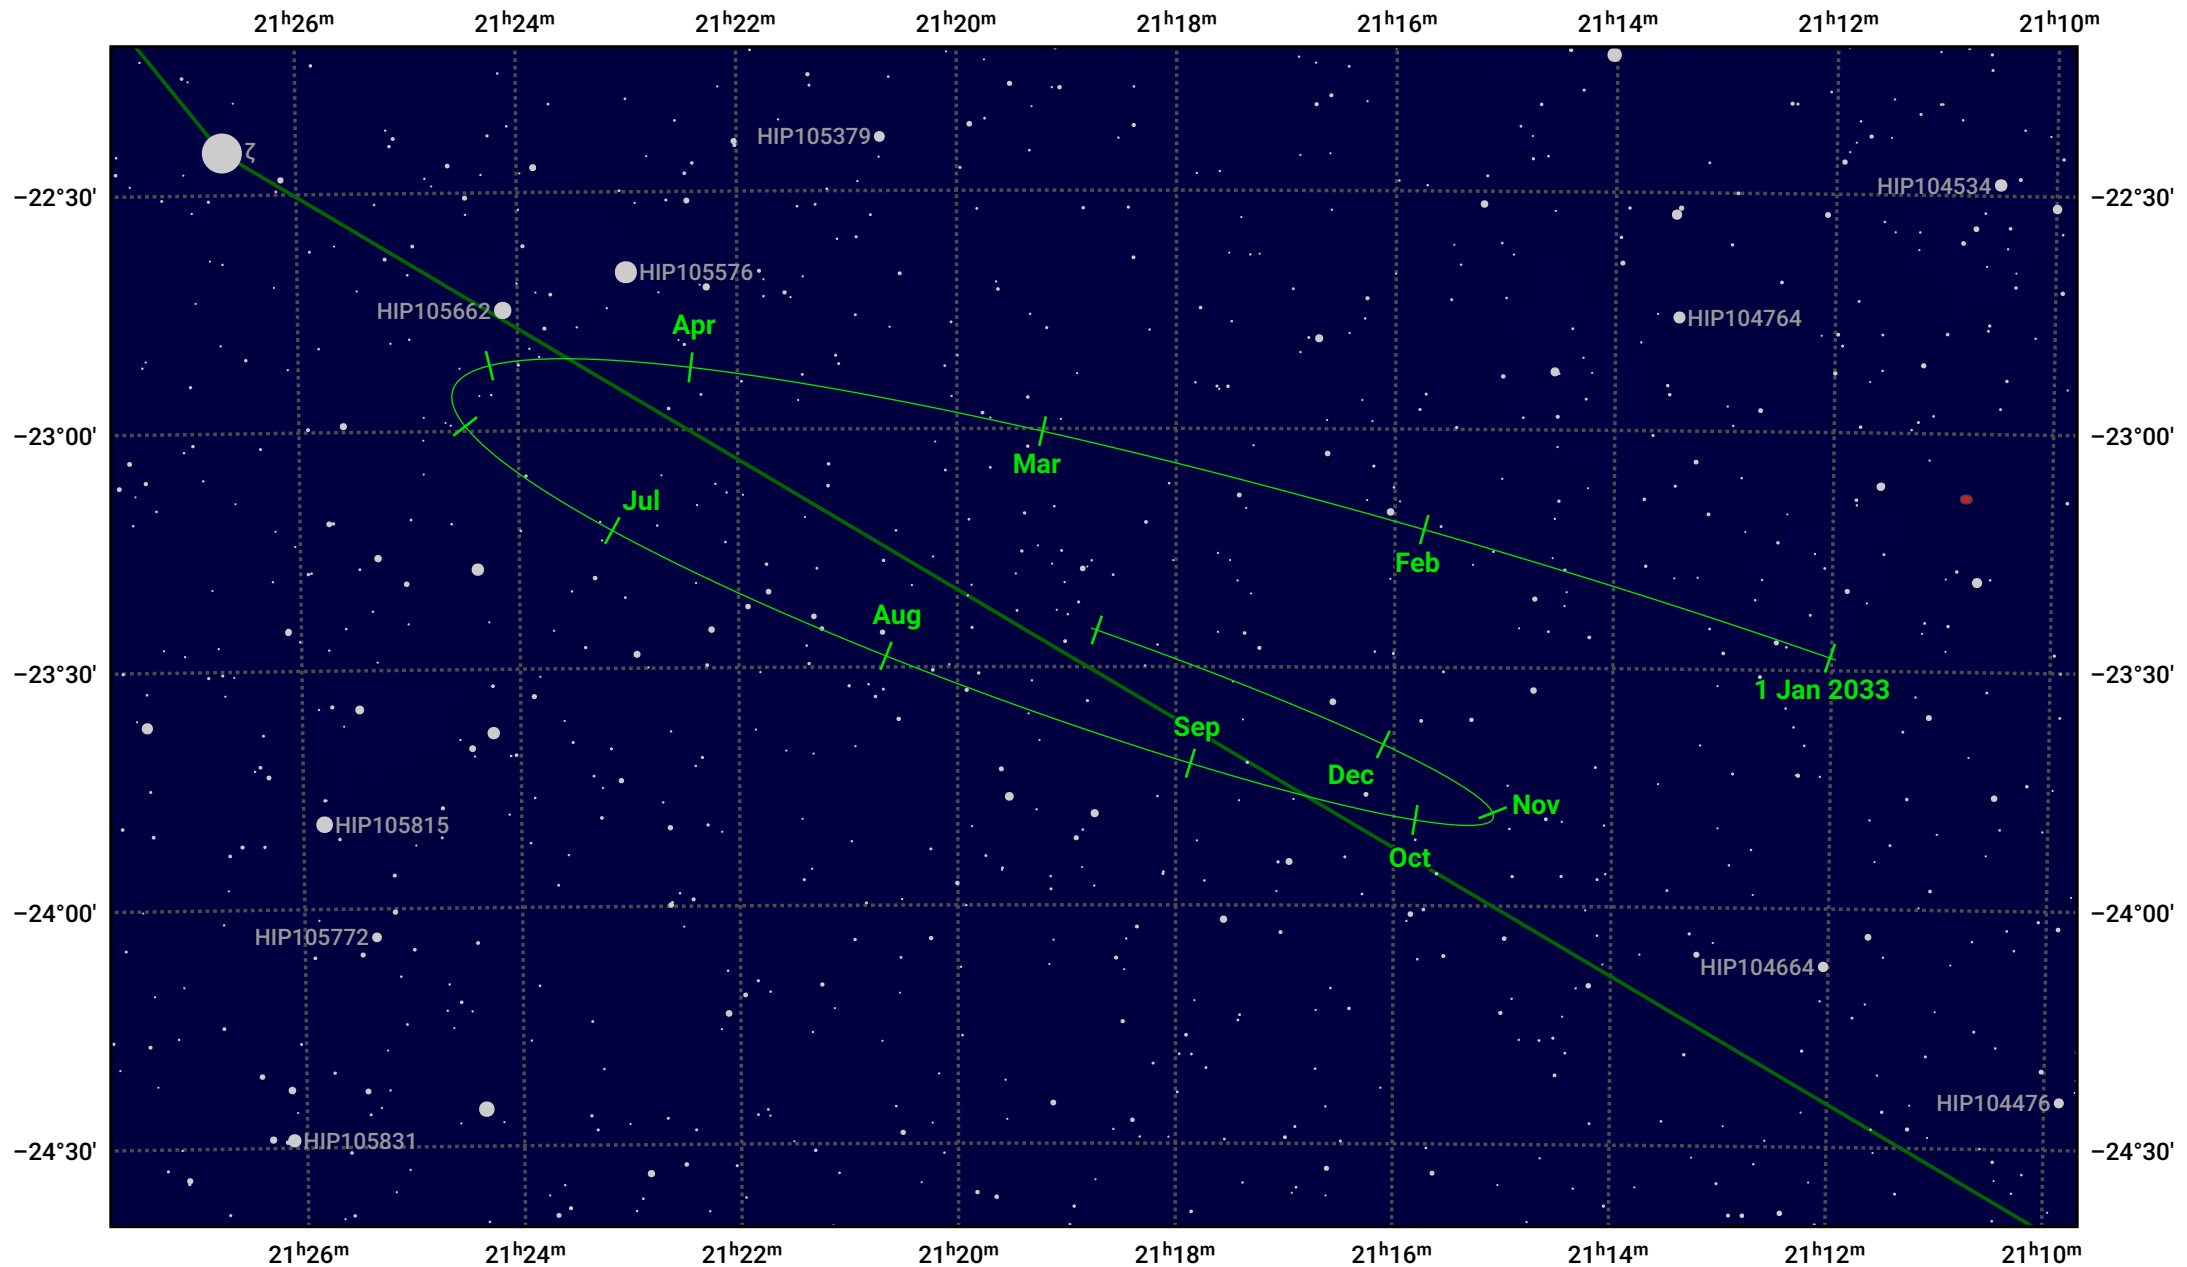

# The path of Pluto in 2033

© Dominic Ford 2011–2024. Date markers placed at midnight UTC. Downloaded from <https://in-the-sky.org>

Magnitude scale: 13.0 12.0 11.0 10.0 9.0 8.0 7.0 6.0 5.0 4.0 3.0

— Ecliptic Plane

- Galaxy
- Bright nebula
- Open cluster
- ⊕ Globular cluster

| Date       | Mag  |
|------------|------|
| 2033 Jan 1 | 15.4 |
| 2033 Apr 1 | 15.5 |
| 2033 Jul 1 | 15.4 |
| 2033 Oct 1 | 15.4 |
| 2034 Jan 1 | 15.5 |