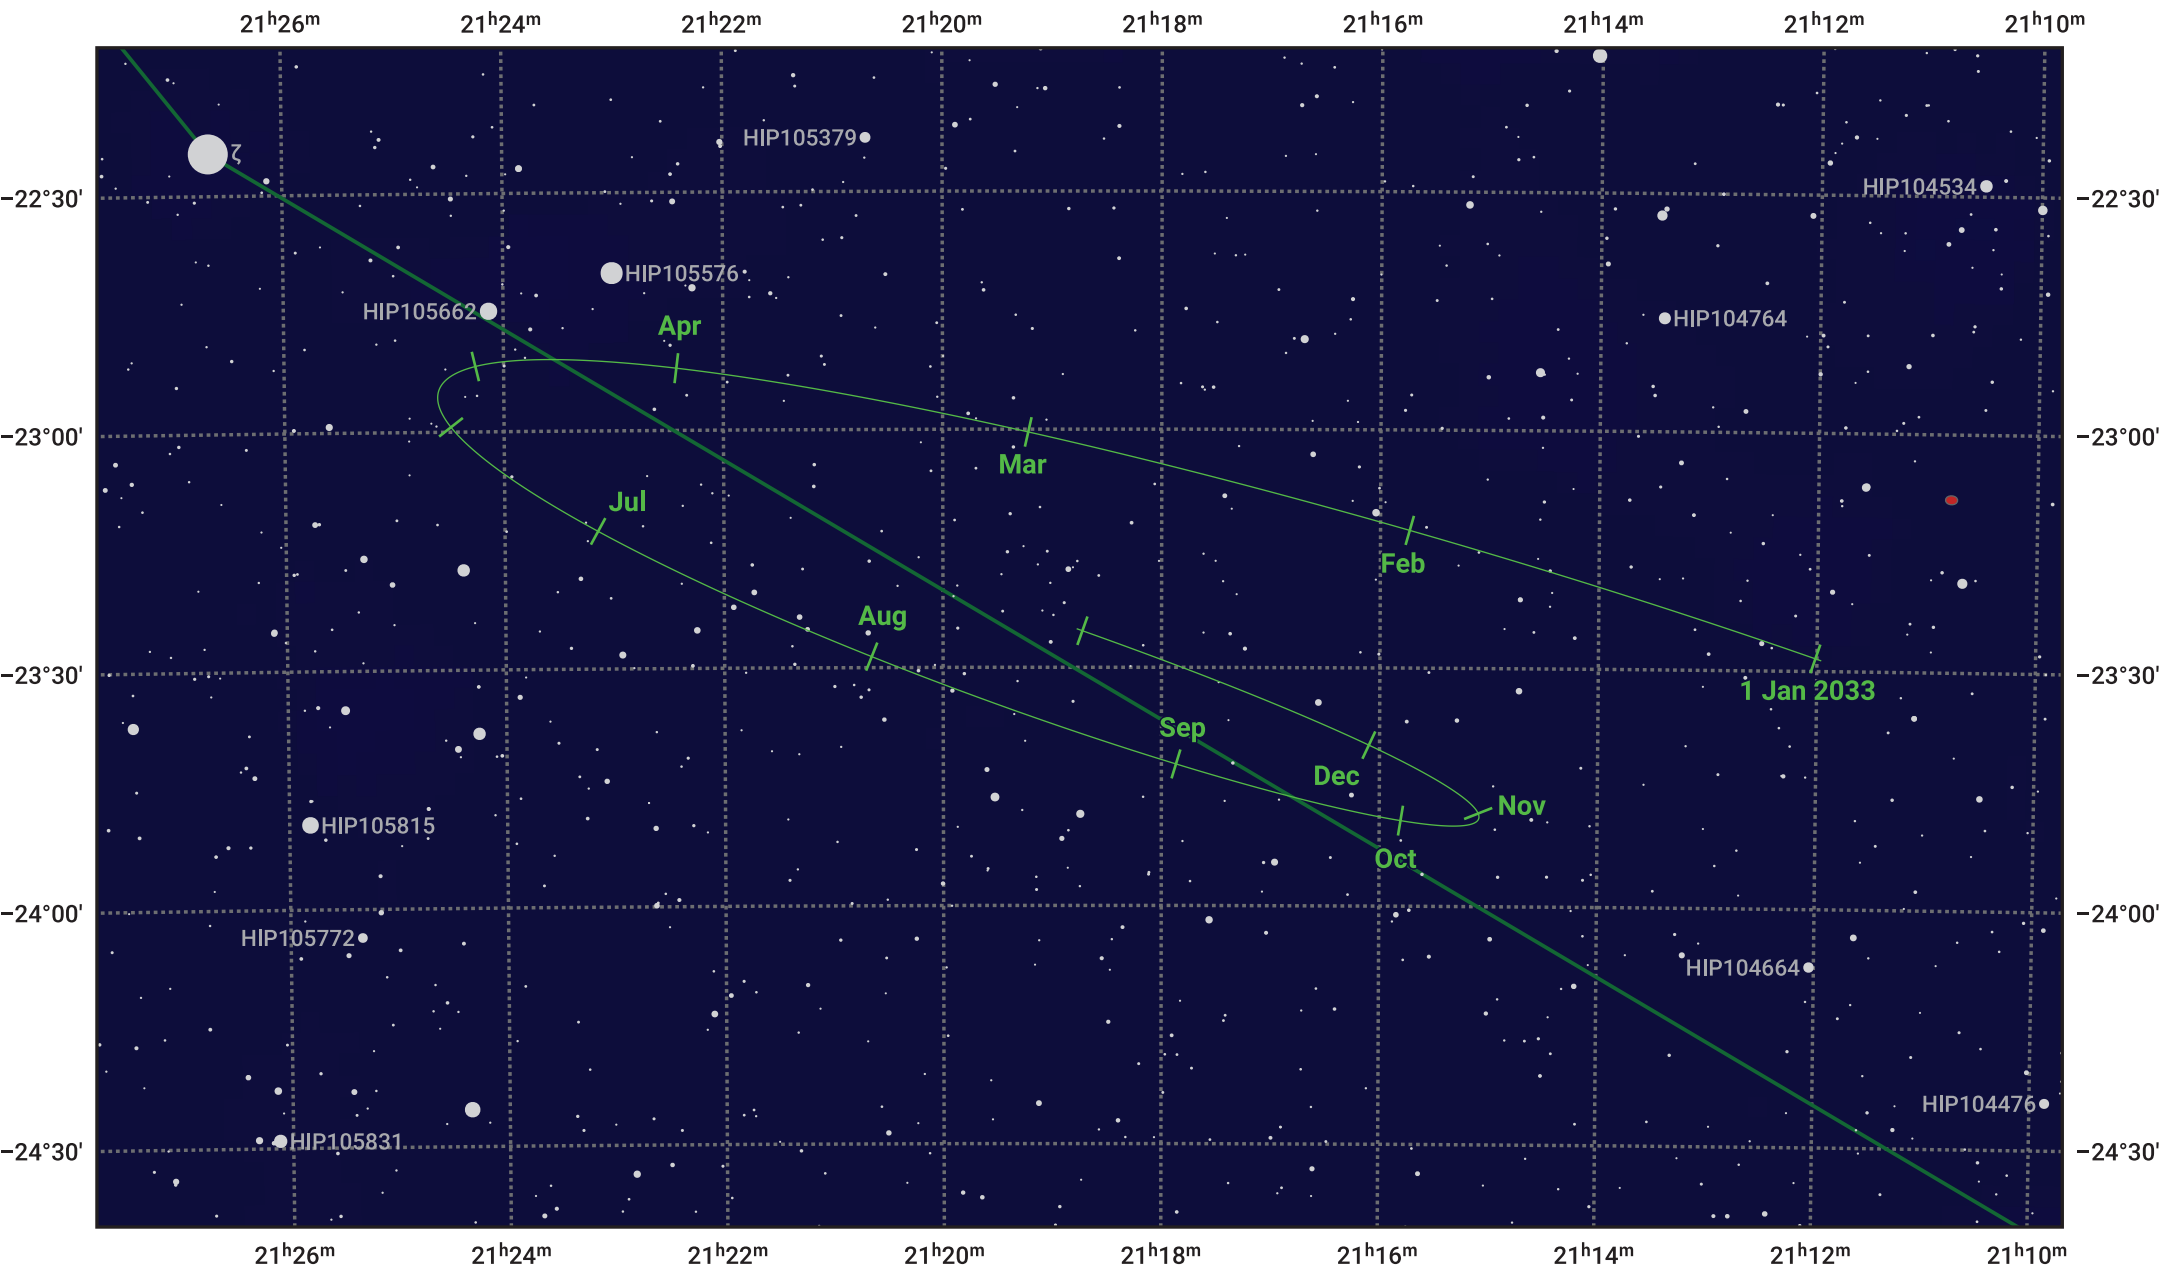

The path of Pluto in 2033

© Dominic Ford 2011–2024. Date markers placed at midnight UTC. Downloaded from <https://in-the-sky.org>

Magnitude scale: 13.0 12.0 11.0 10.0 9.0 8.0 7.0 6.0 5.0 4.0 3.0

— Ecliptic Plane

- Galaxy
- Bright nebula
- Open cluster
- Globular cluster

Date	Mag
2033 Jan 1	15.4
2033 Apr 1	15.5
2033 Jul 1	15.4
2033 Oct 1	15.4
2034 Jan 1	15.5