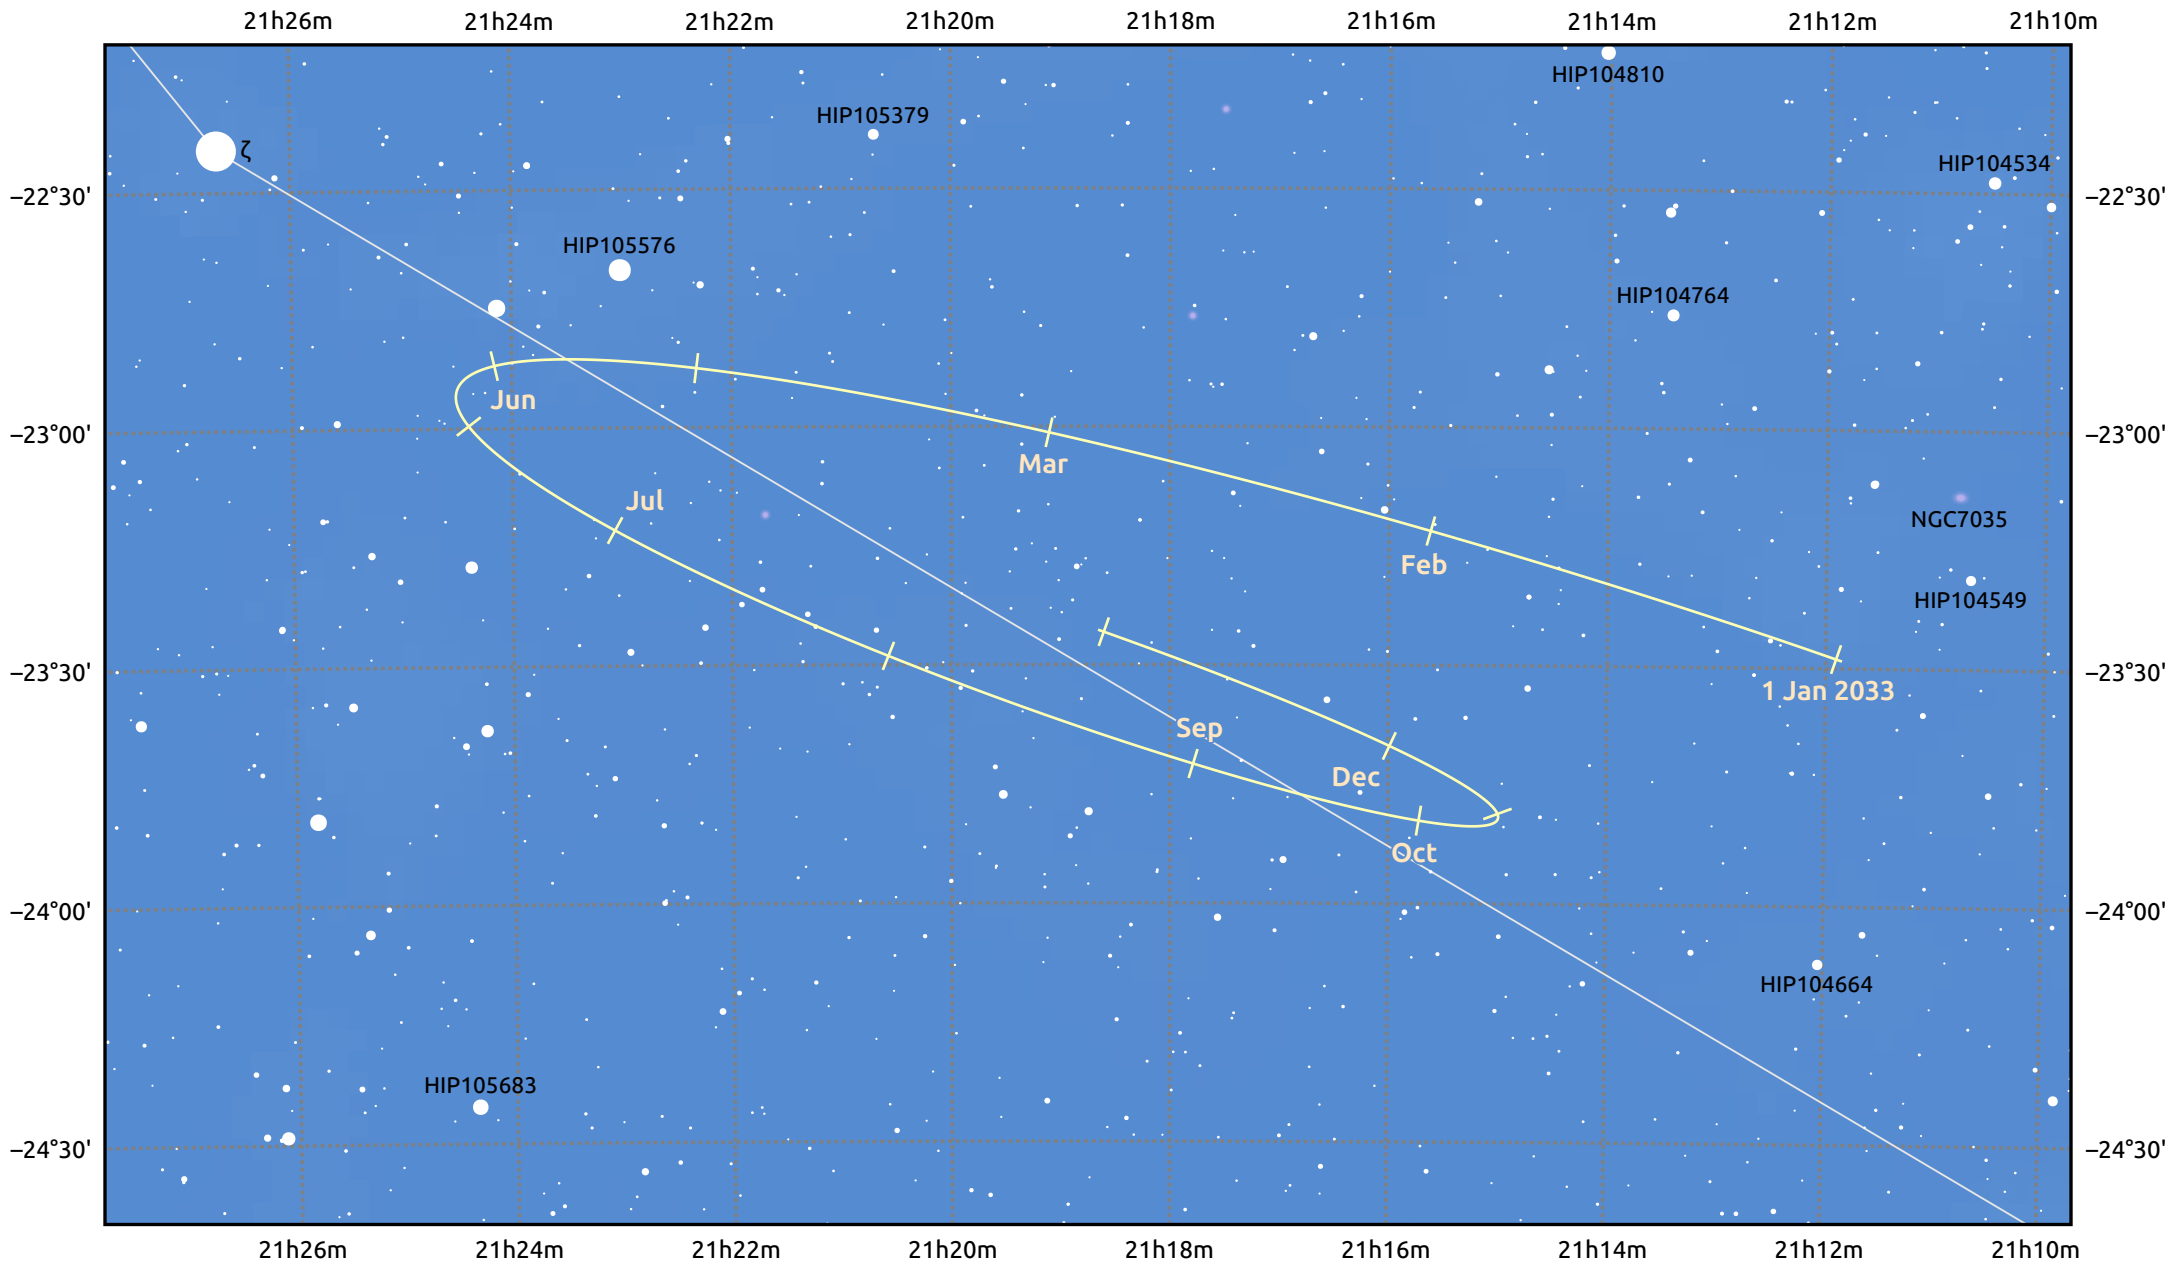

The path of Pluto in 2033

© Dominic Ford 2011–2025. Date markers placed at midnight UTC. Downloaded from <https://in-the-sky.org>

Magnitude scale: · 13.0 · 12.0 · 11.0 · 10.0 · 9.0 · 8.0 · 7.0 · 6.0 · 5.0 · 4.0 · 3.0

— Ecliptic Plane

Galaxy Bright nebula Open cluster Globular cluster Planetary nebula

Date	Mag
2033 Jan 1	15.4
2033 Apr 1	15.4
2033 Jul 1	15.3
2033 Oct 1	15.4
2034 Jan 1	15.4