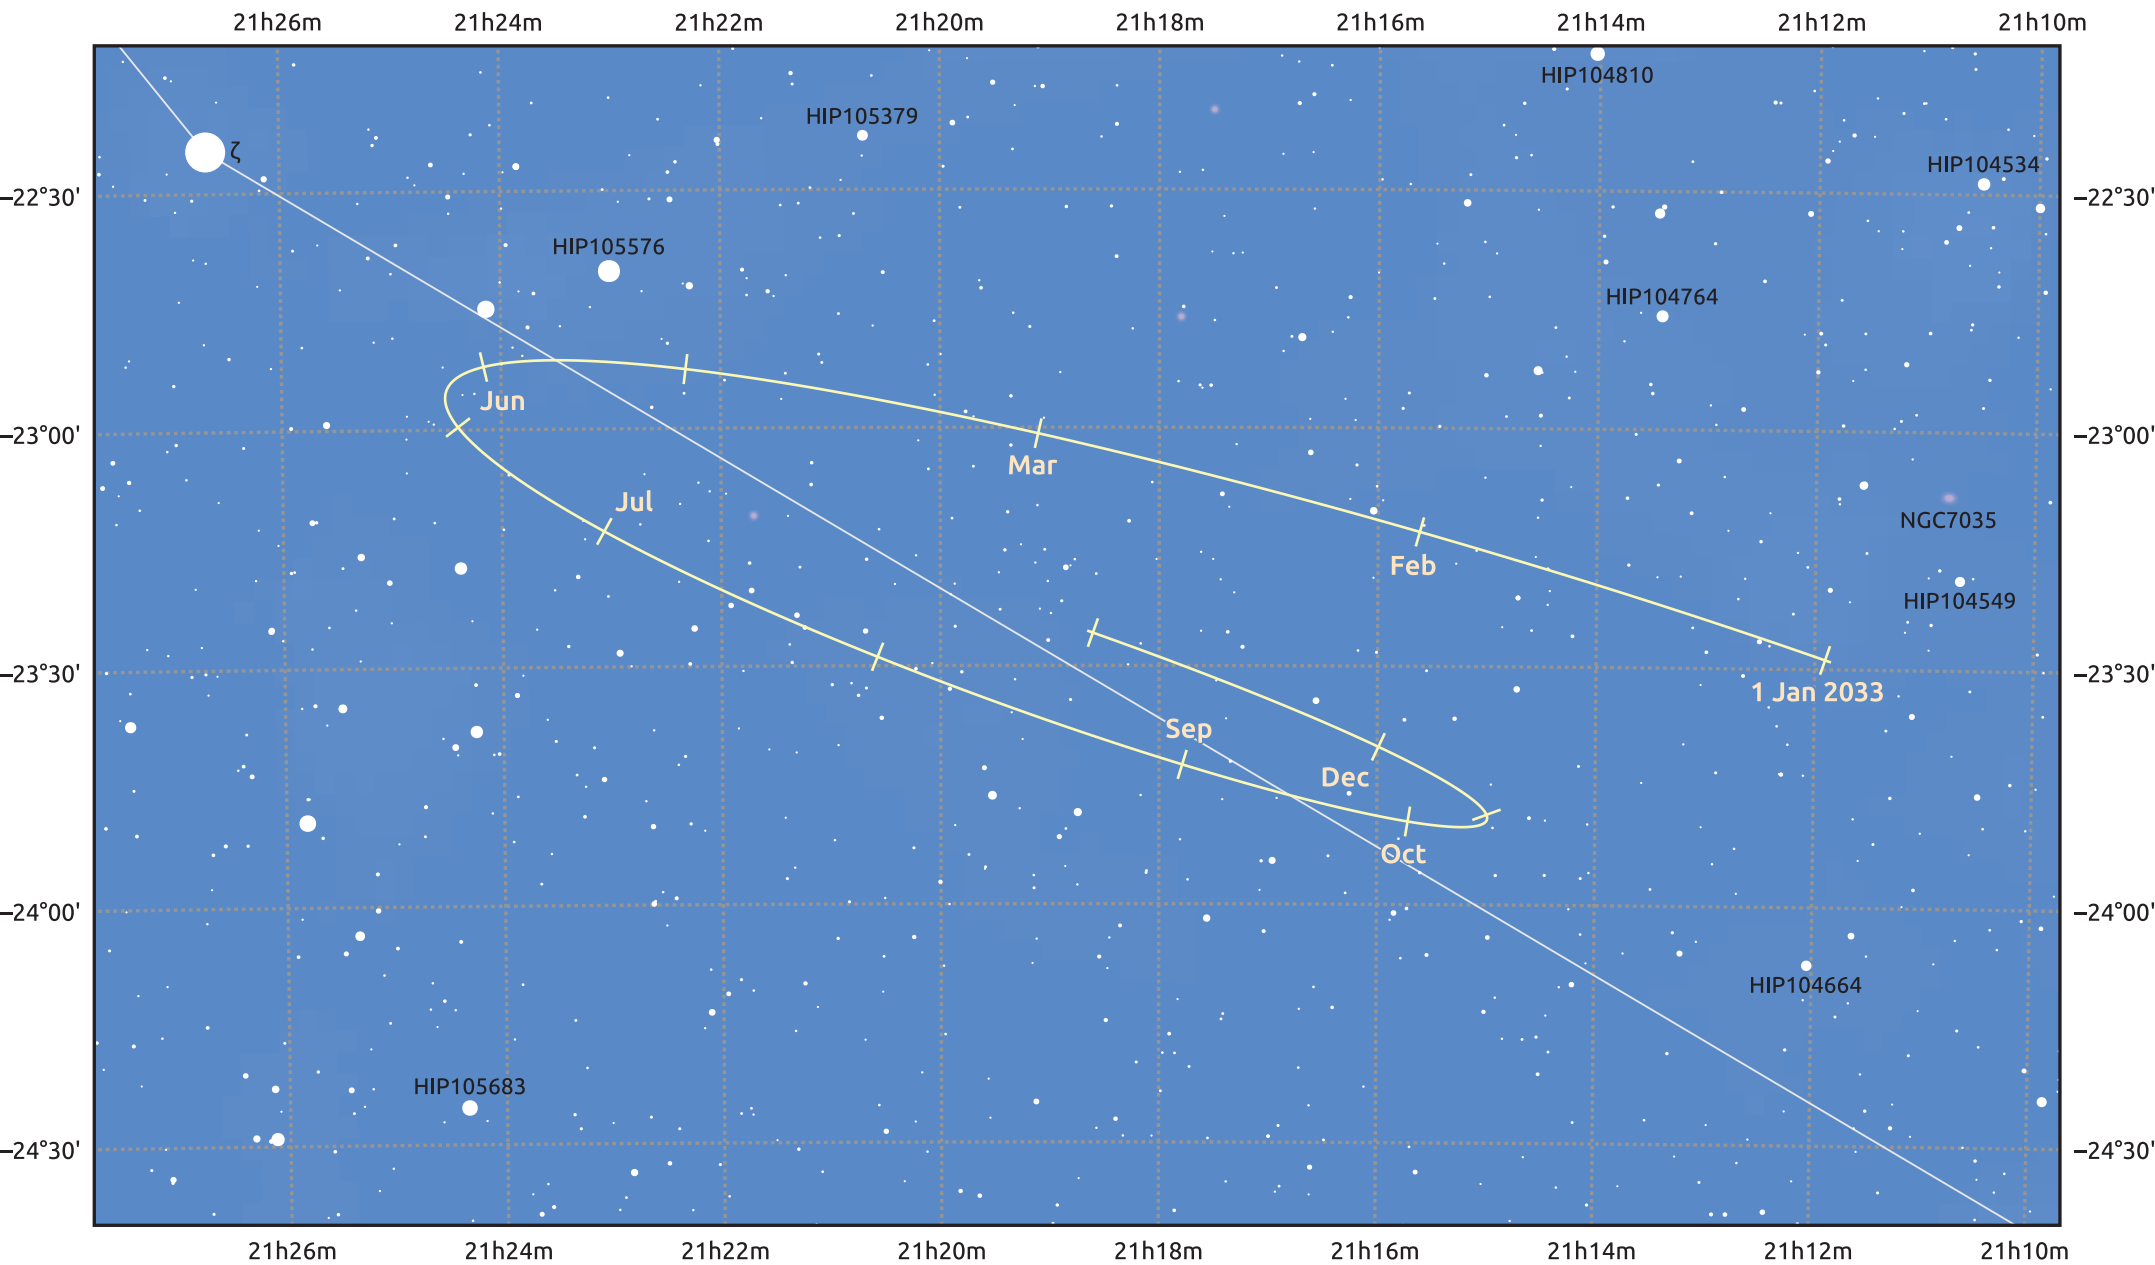

# The path of Pluto in 2033

© Dominic Ford 2011–2025. Date markers placed at midnight UTC. Downloaded from <https://in-the-sky.org>

Magnitude scale: 13.0 12.0 11.0 10.0 9.0 8.0 7.0 6.0 5.0 4.0 3.0

— Ecliptic Plane

- Galaxy
- Bright nebula
- Open cluster
- Globular cluster
- ◇ Planetary nebula

Date	Mag
2033 Jan 1	15.4
2033 Apr 1	15.4
2033 Jul 1	15.3
2033 Oct 1	15.4
2034 Jan 1	15.4