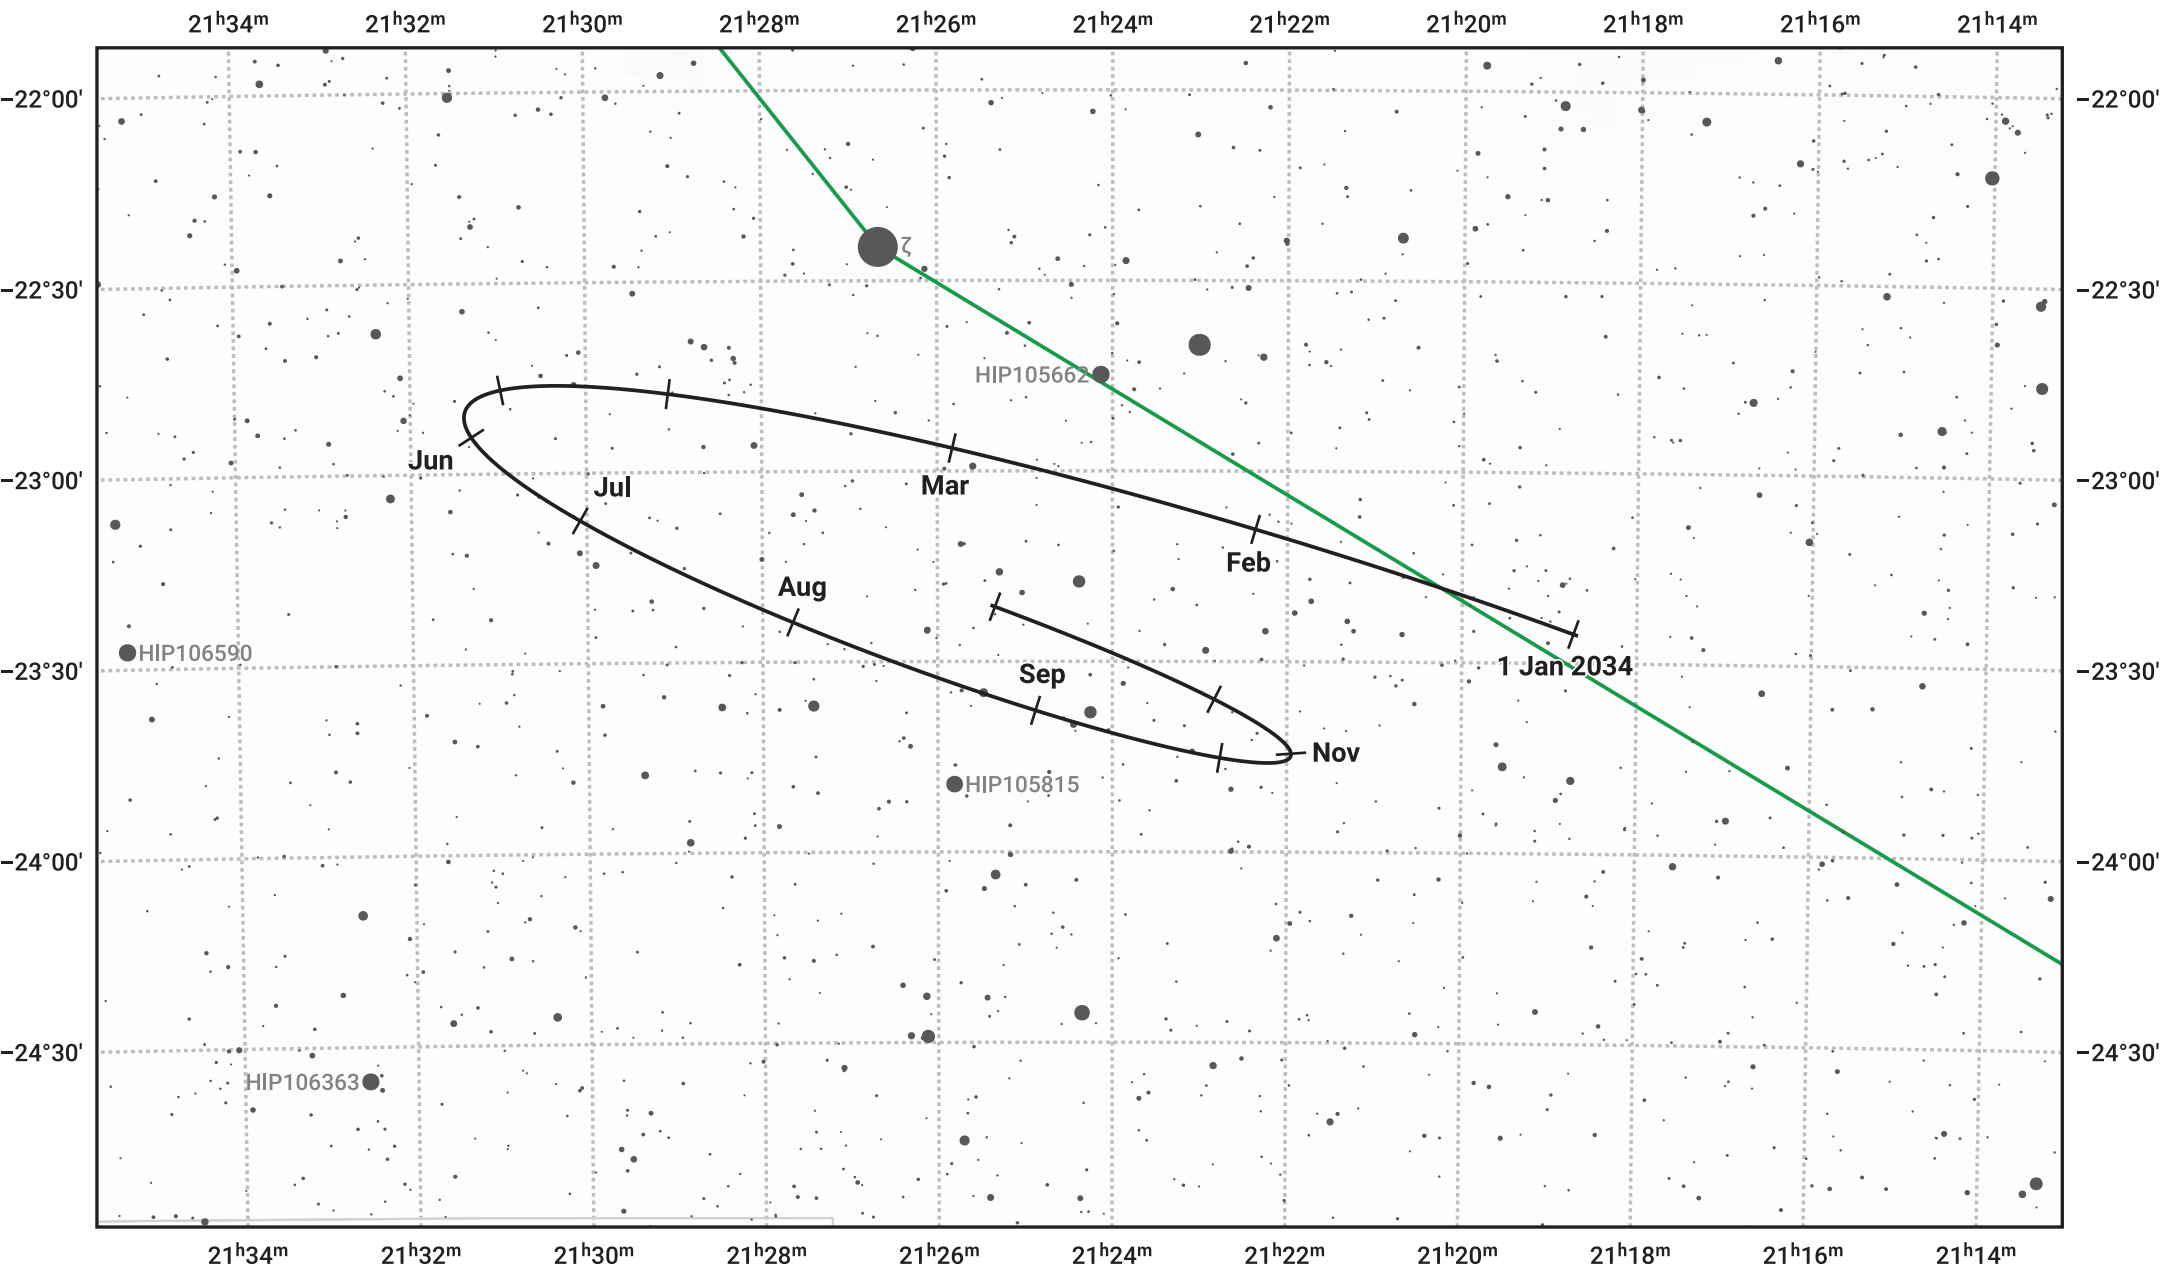

The path of Pluto in 2034

© Dominic Ford 2011–2024. Date markers placed at midnight UTC. Downloaded from <https://in-the-sky.org>

Magnitude scale: 13.0 12.0 11.0 10.0 9.0 8.0 7.0 6.0 5.0 4.0 3.0

— Ecliptic Plane

- Galaxy
- Bright nebula
- Open cluster
- ⊕ Globular cluster

Date	Mag
2034 Jan 1	15.5
2034 Apr 1	15.5
2034 Jul 1	15.4
2034 Oct 1	15.4
2035 Jan 1	15.5