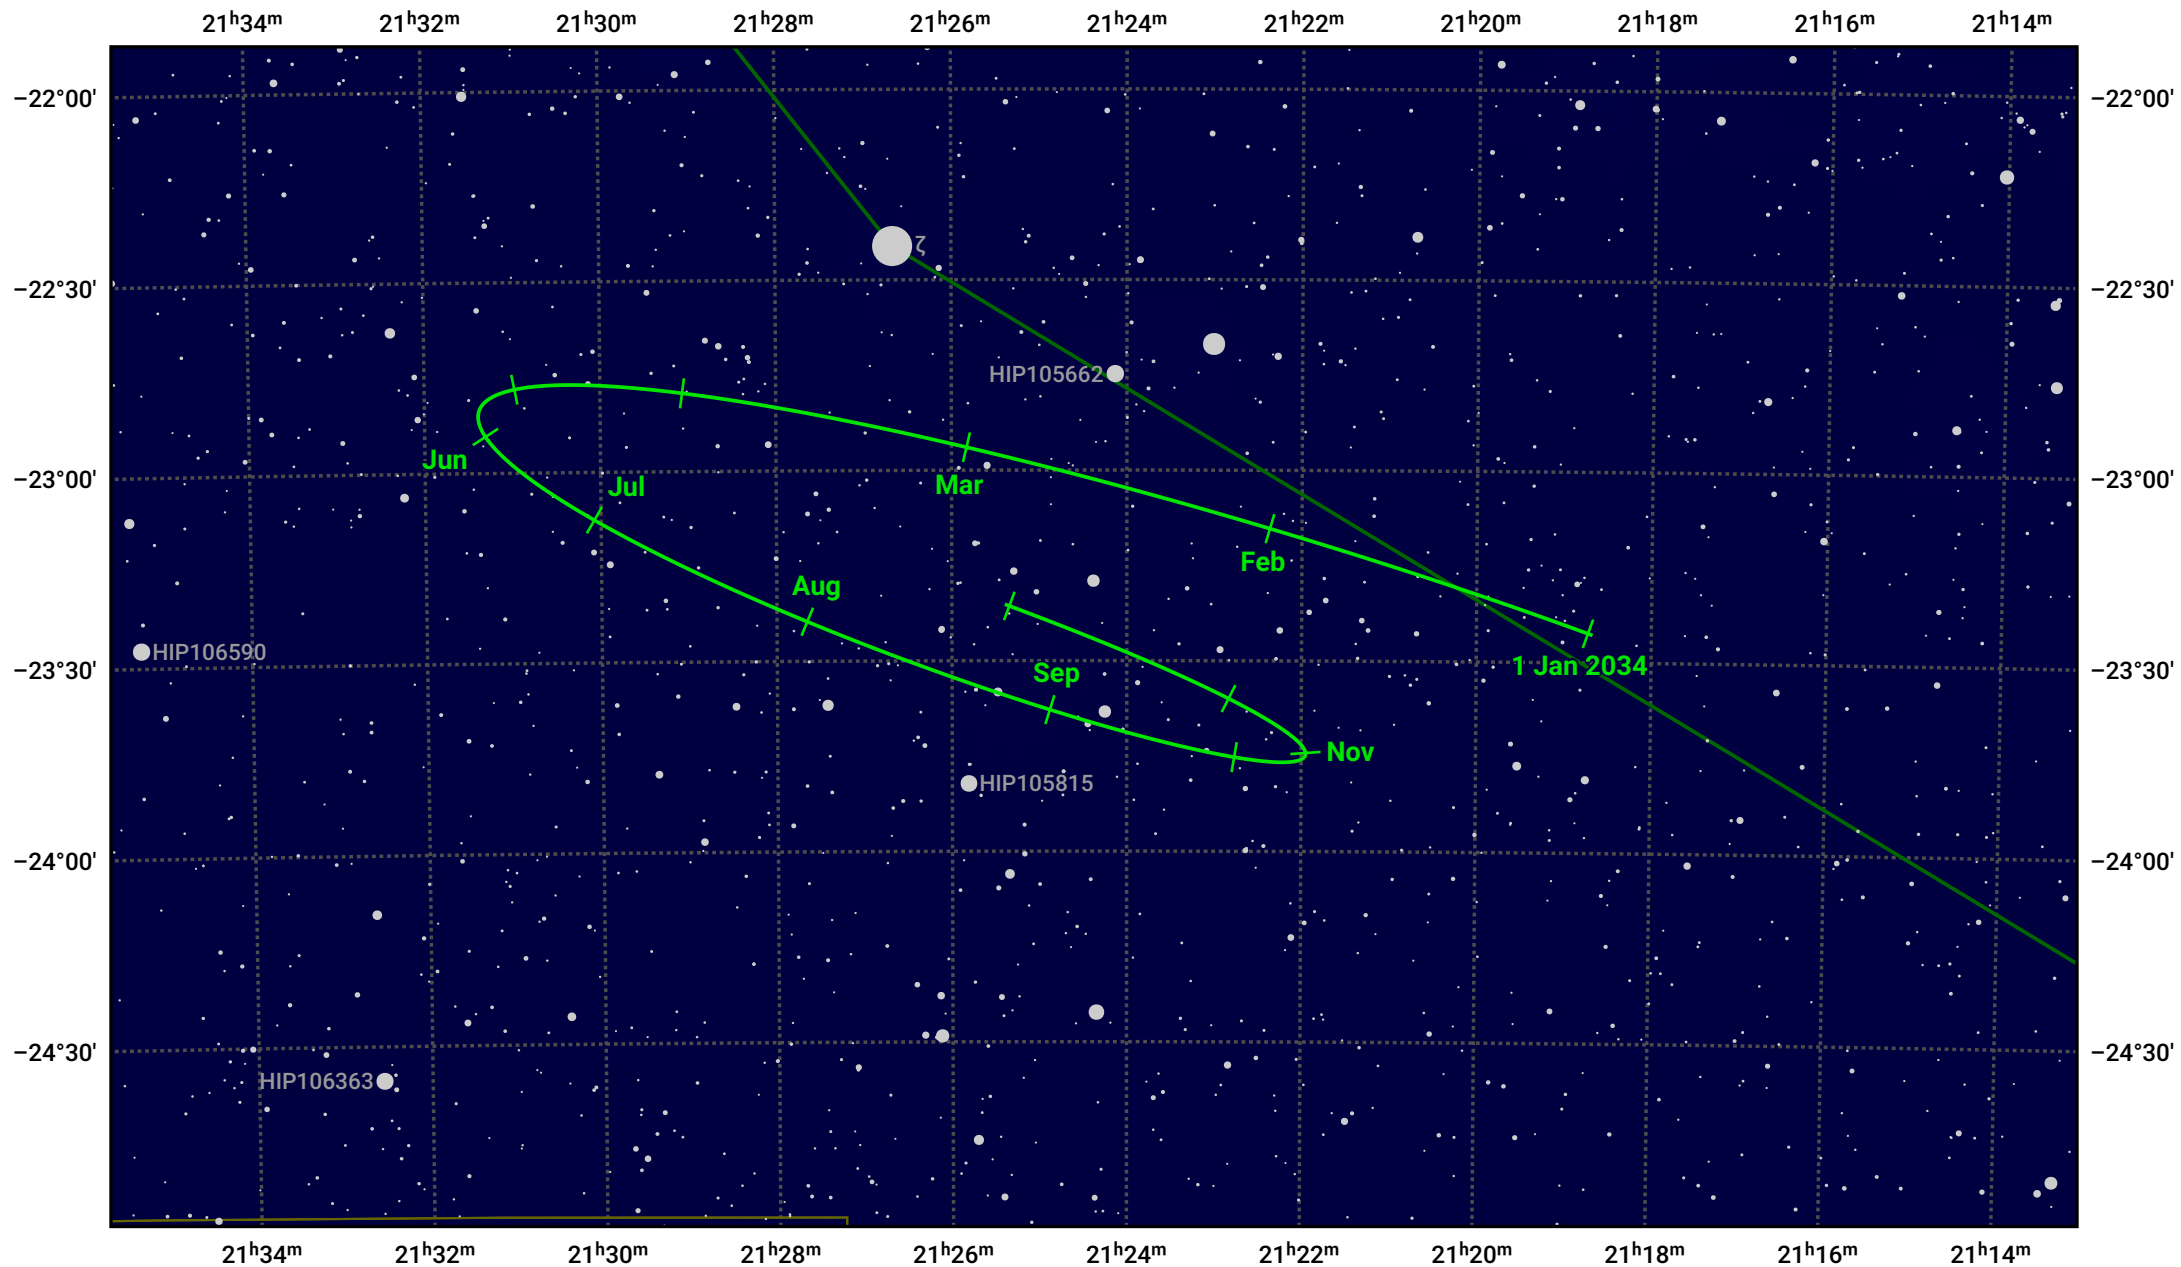

The path of Pluto in 2034

© Dominic Ford 2011–2024. Date markers placed at midnight UTC. Downloaded from <https://in-the-sky.org>

Magnitude scale: 13.0 12.0 11.0 10.0 9.0 8.0 7.0 6.0 5.0 4.0 3.0

— Ecliptic Plane

- Galaxy
- Bright nebula
- Open cluster
- ⊕ Globular cluster

Date	Mag
2034 Jan 1	15.5
2034 Apr 1	15.5
2034 Jul 1	15.4
2034 Oct 1	15.4
2035 Jan 1	15.5