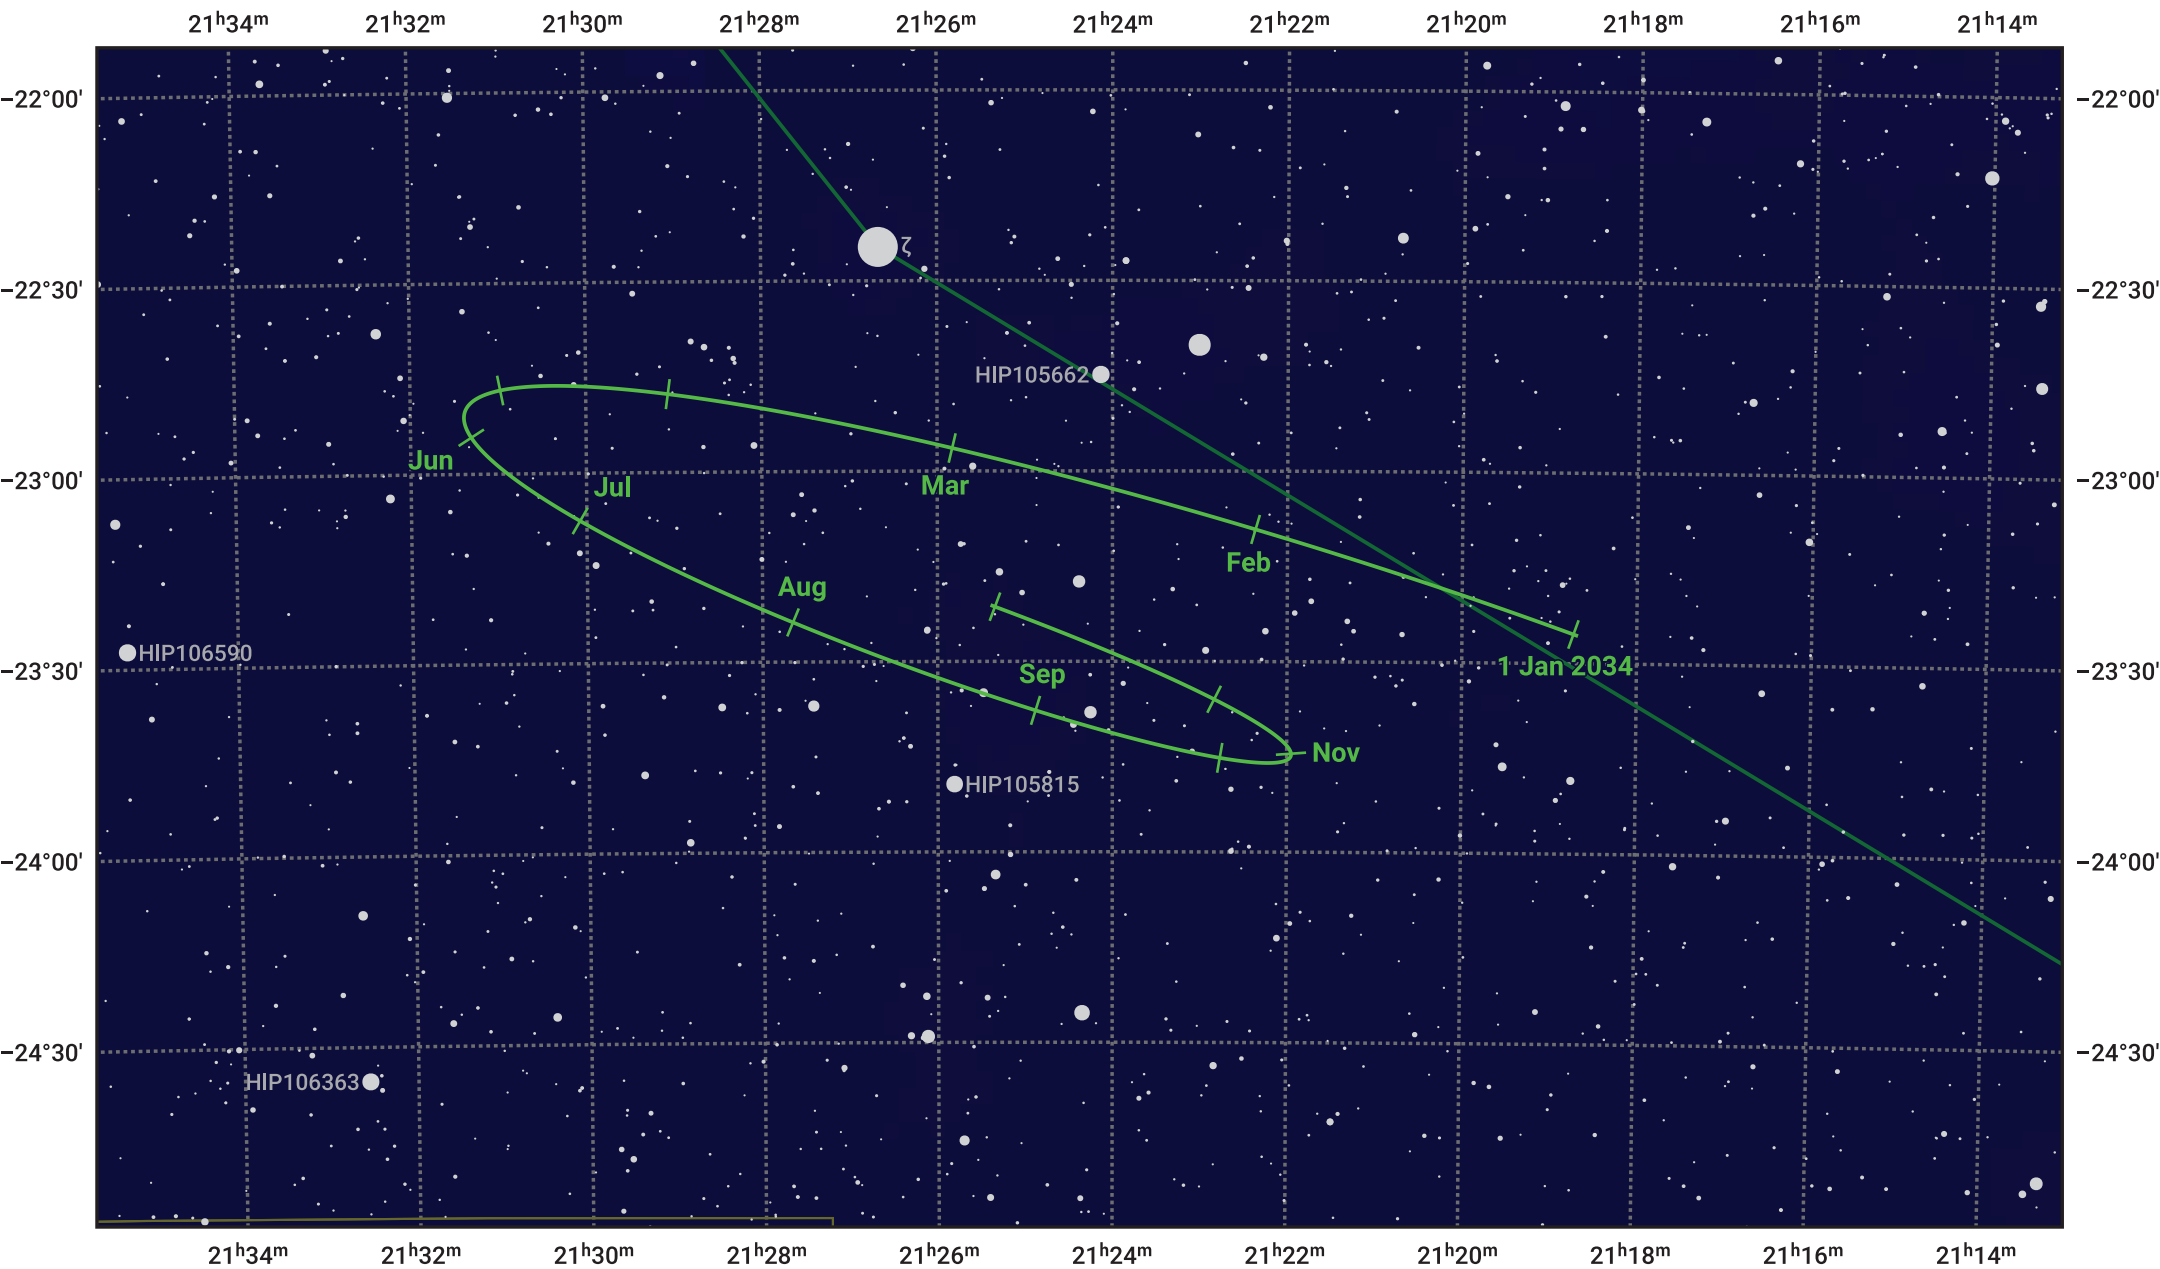

The path of Pluto in 2034

© Dominic Ford 2011–2024. Date markers placed at midnight UTC. Downloaded from <https://in-the-sky.org>

Magnitude scale: 13.0 12.0 11.0 10.0 9.0 8.0 7.0 6.0 5.0 4.0 3.0

— Ecliptic Plane

- Galaxy
- Bright nebula
- Open cluster
- ⊕ Globular cluster

Date	Mag
2034 Jan 1	15.5
2034 Apr 1	15.5
2034 Jul 1	15.4
2034 Oct 1	15.4
2035 Jan 1	15.5