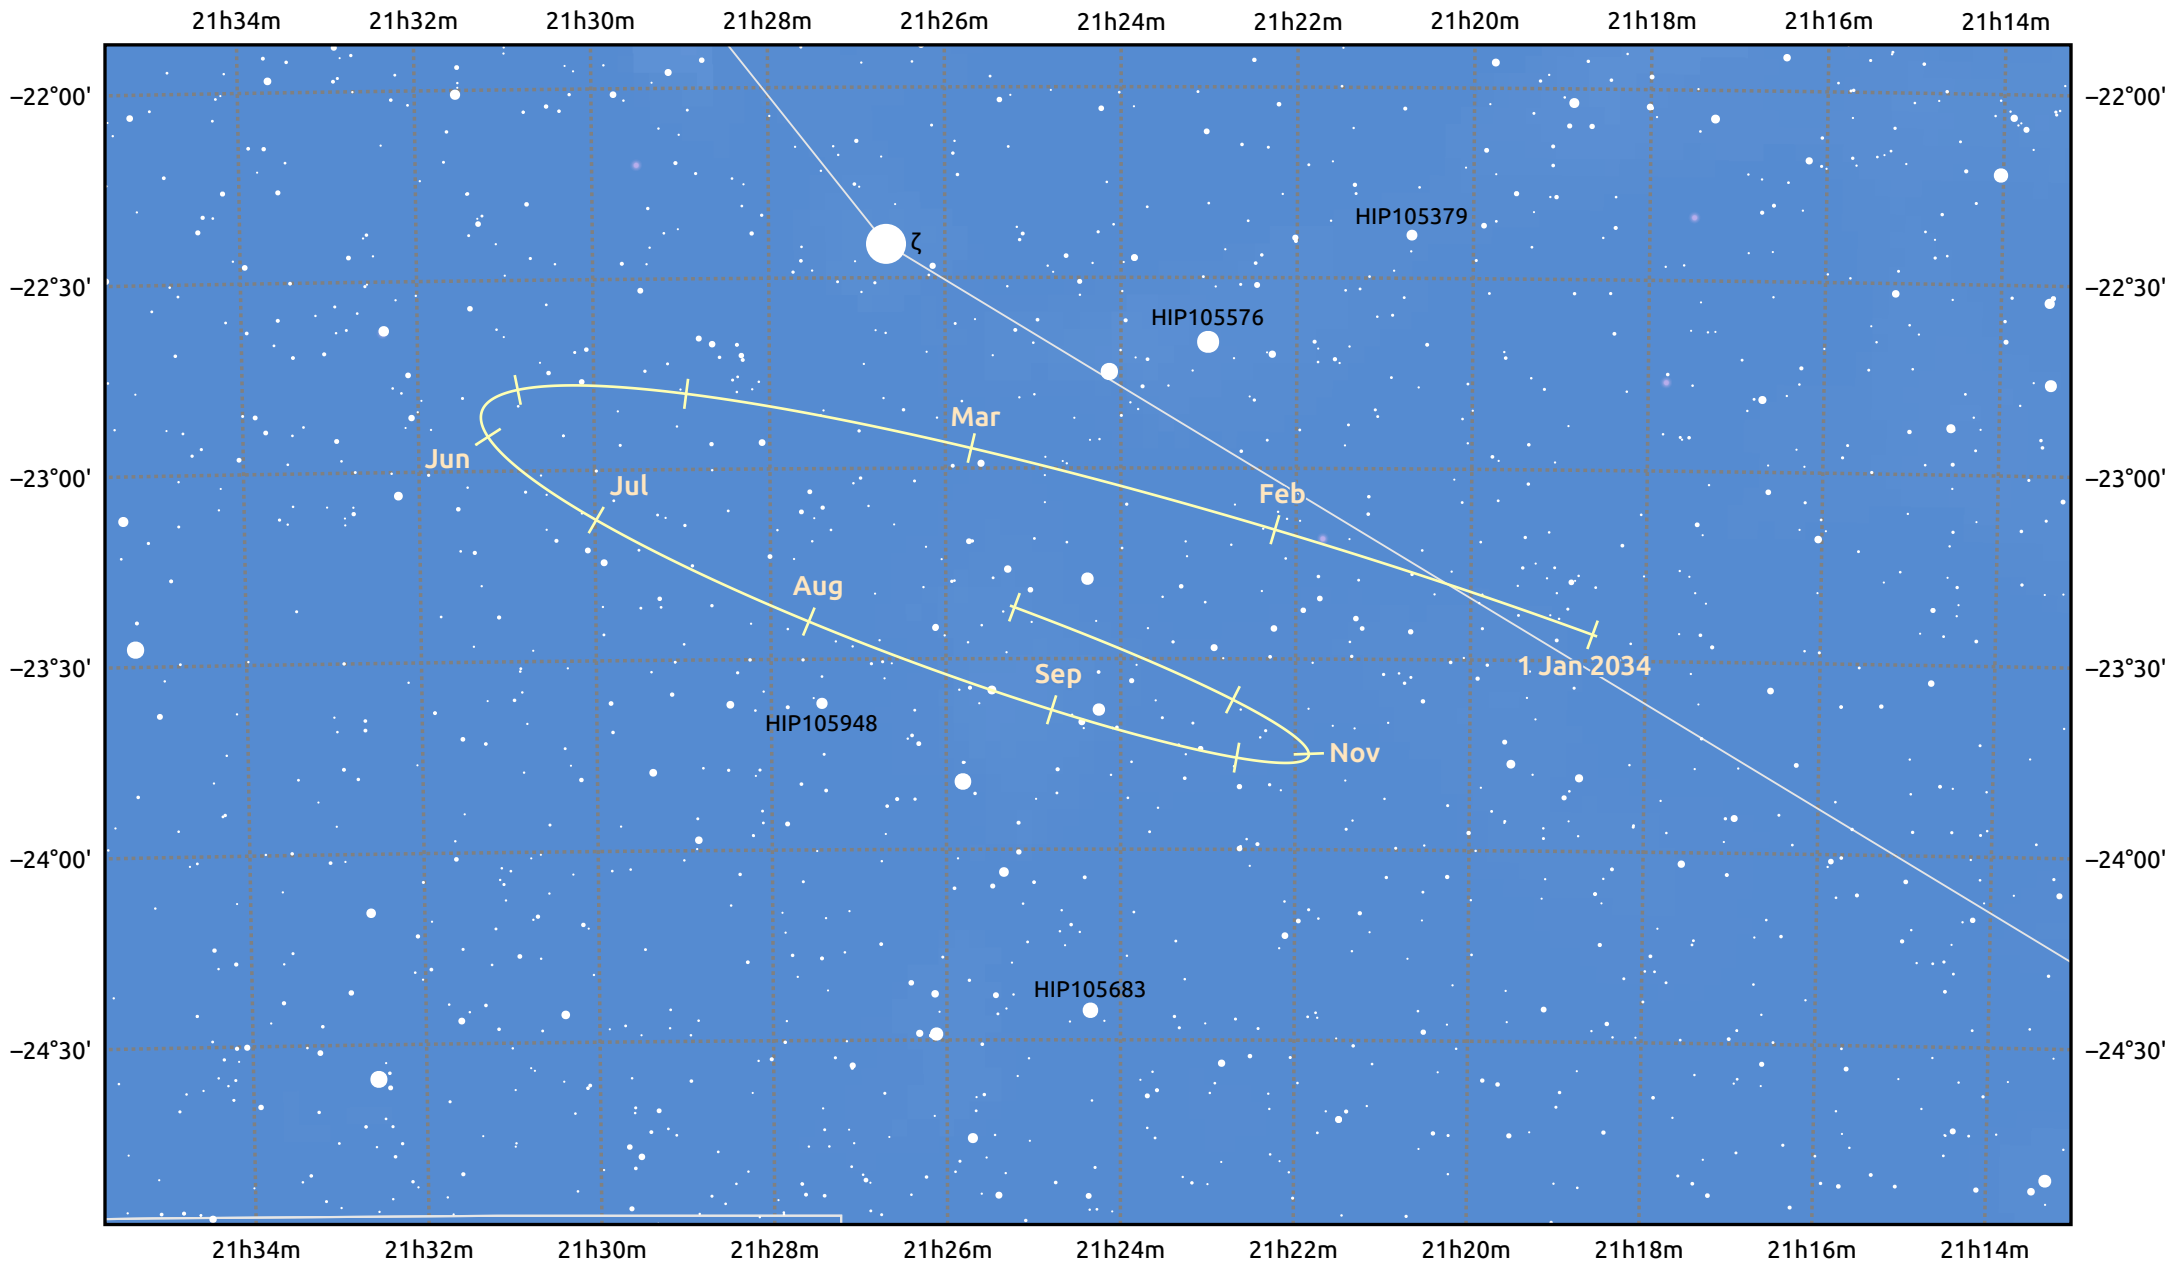

# The path of Pluto in 2034

© Dominic Ford 2011–2025. Date markers placed at midnight UTC. Downloaded from <https://in-the-sky.org>

Magnitude scale: 13.0 12.0 11.0 10.0 9.0 8.0 7.0 6.0 5.0 4.0 3.0

— Ecliptic Plane

Galaxy    Bright nebula    Open cluster    Globular cluster    Planetary nebula

Date	Mag
2034 Jan 1	15.4
2034 Apr 1	15.5
2034 Jul 1	15.4
2034 Oct 1	15.4
2035 Jan 1	15.5