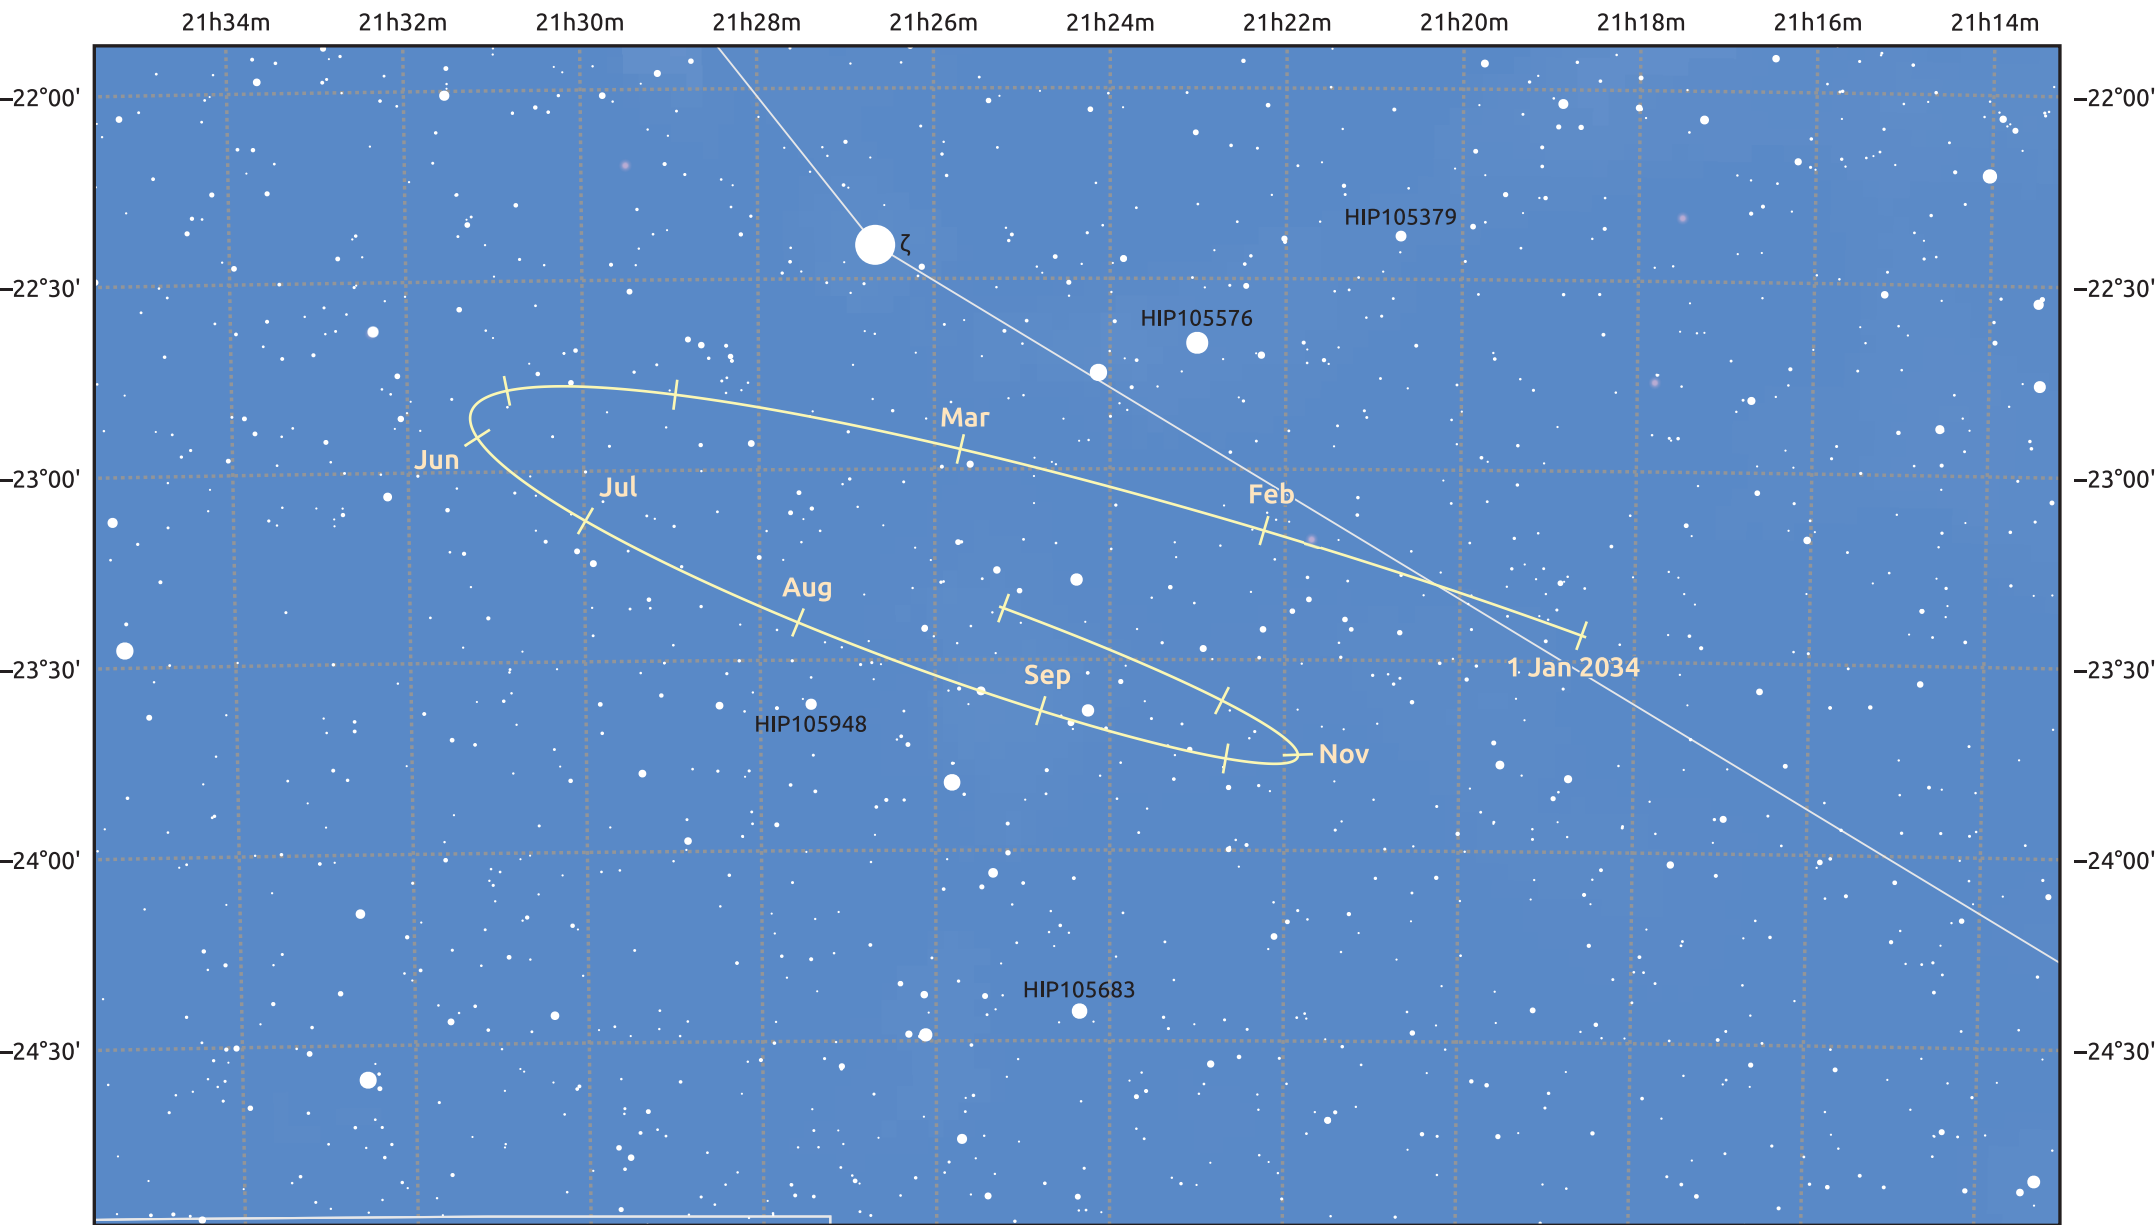

The path of Pluto in 2034

© Dominic Ford 2011–2025. Date markers placed at midnight UTC. Downloaded from <https://in-the-sky.org>

Magnitude scale: 13.0 12.0 11.0 10.0 9.0 8.0 7.0 6.0 5.0 4.0 3.0

Ecliptic Plane

Galaxy Bright nebula Open cluster Globular cluster Planetary nebula

Date	Mag
2034 Jan 1	15.4
2034 Apr 1	15.5
2034 Jul 1	15.4
2034 Oct 1	15.4
2035 Jan 1	15.5