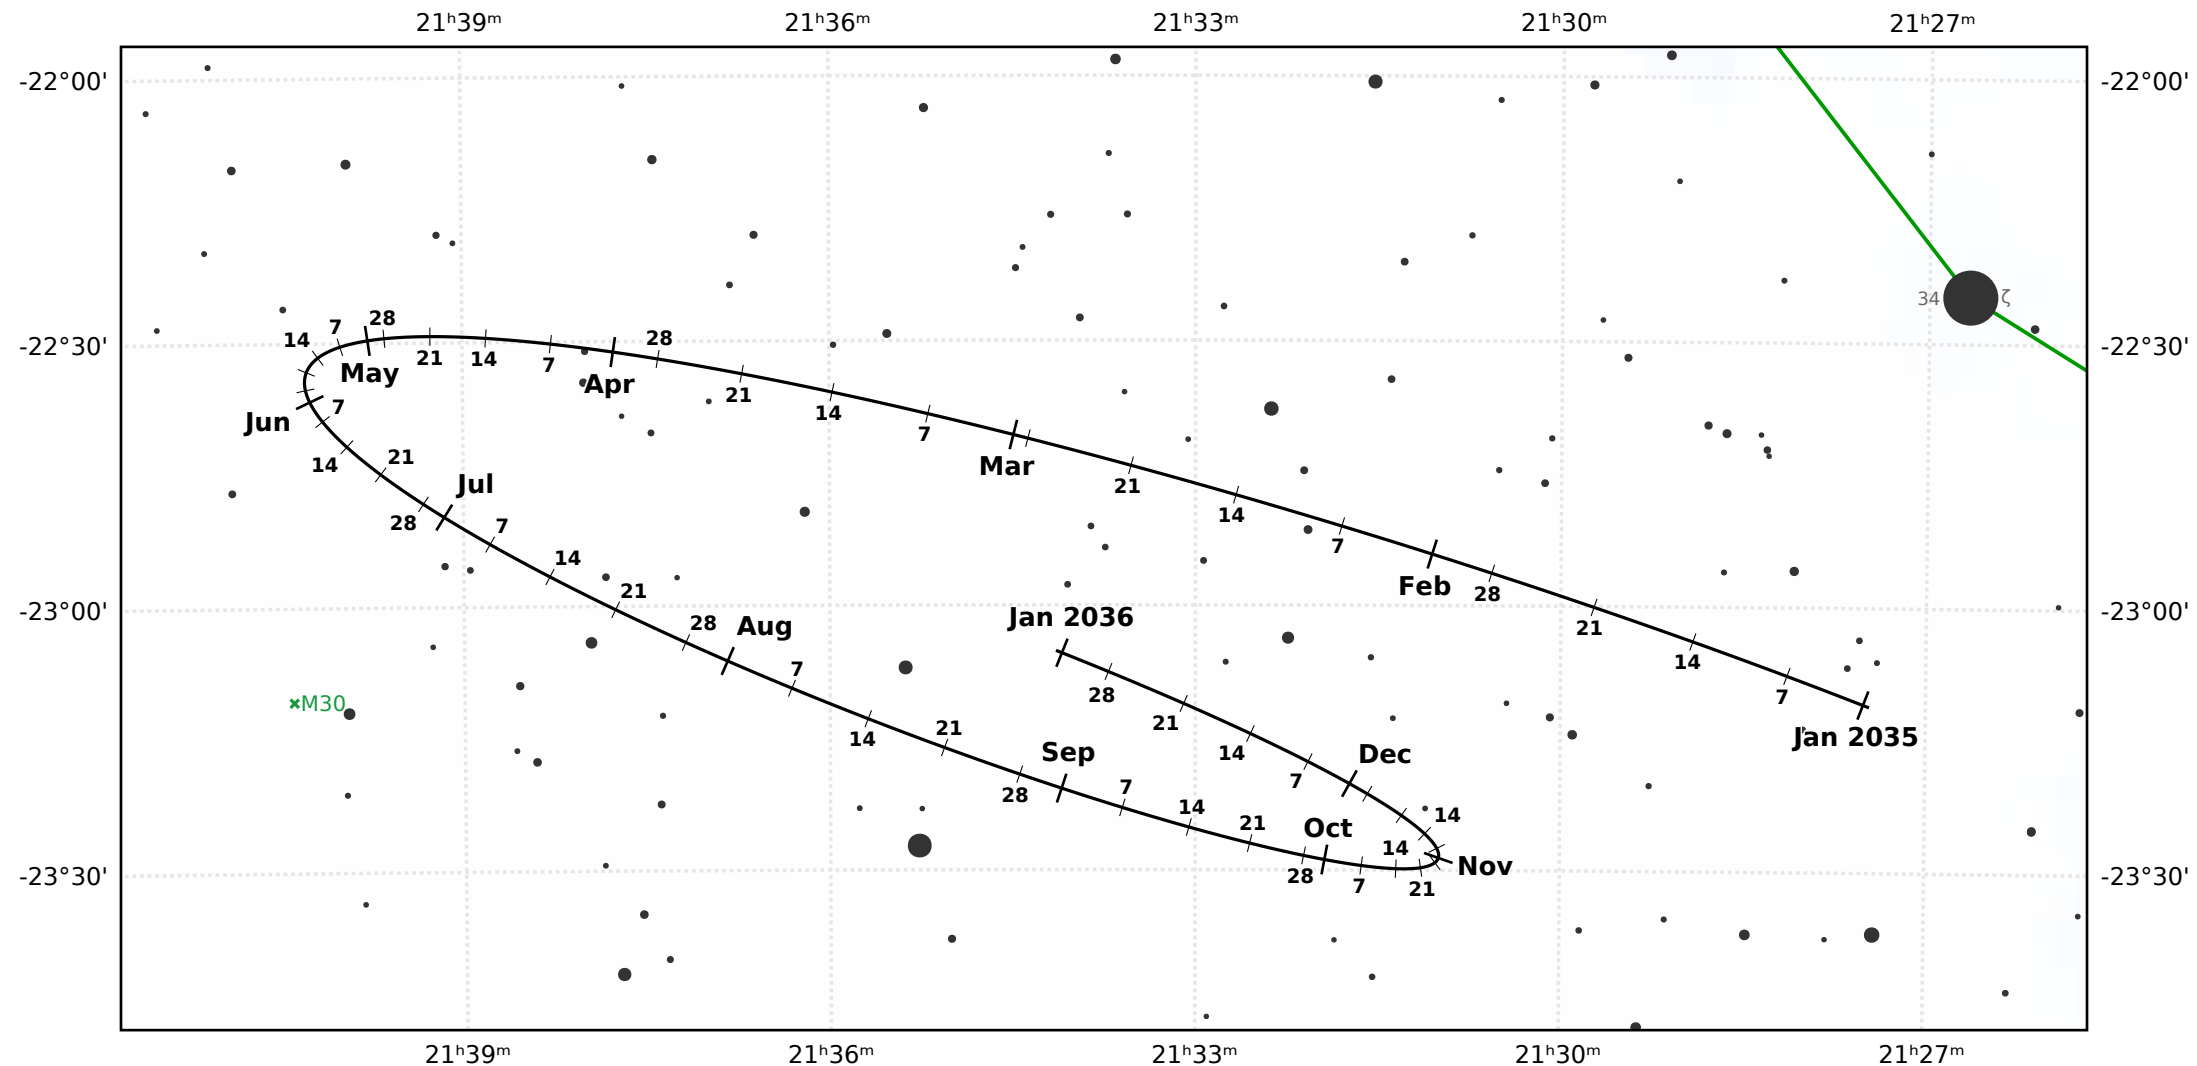

# The path of Pluto in 2035

© Dominic Ford 2011-2021. Downloaded from <https://in-the-sky.org>