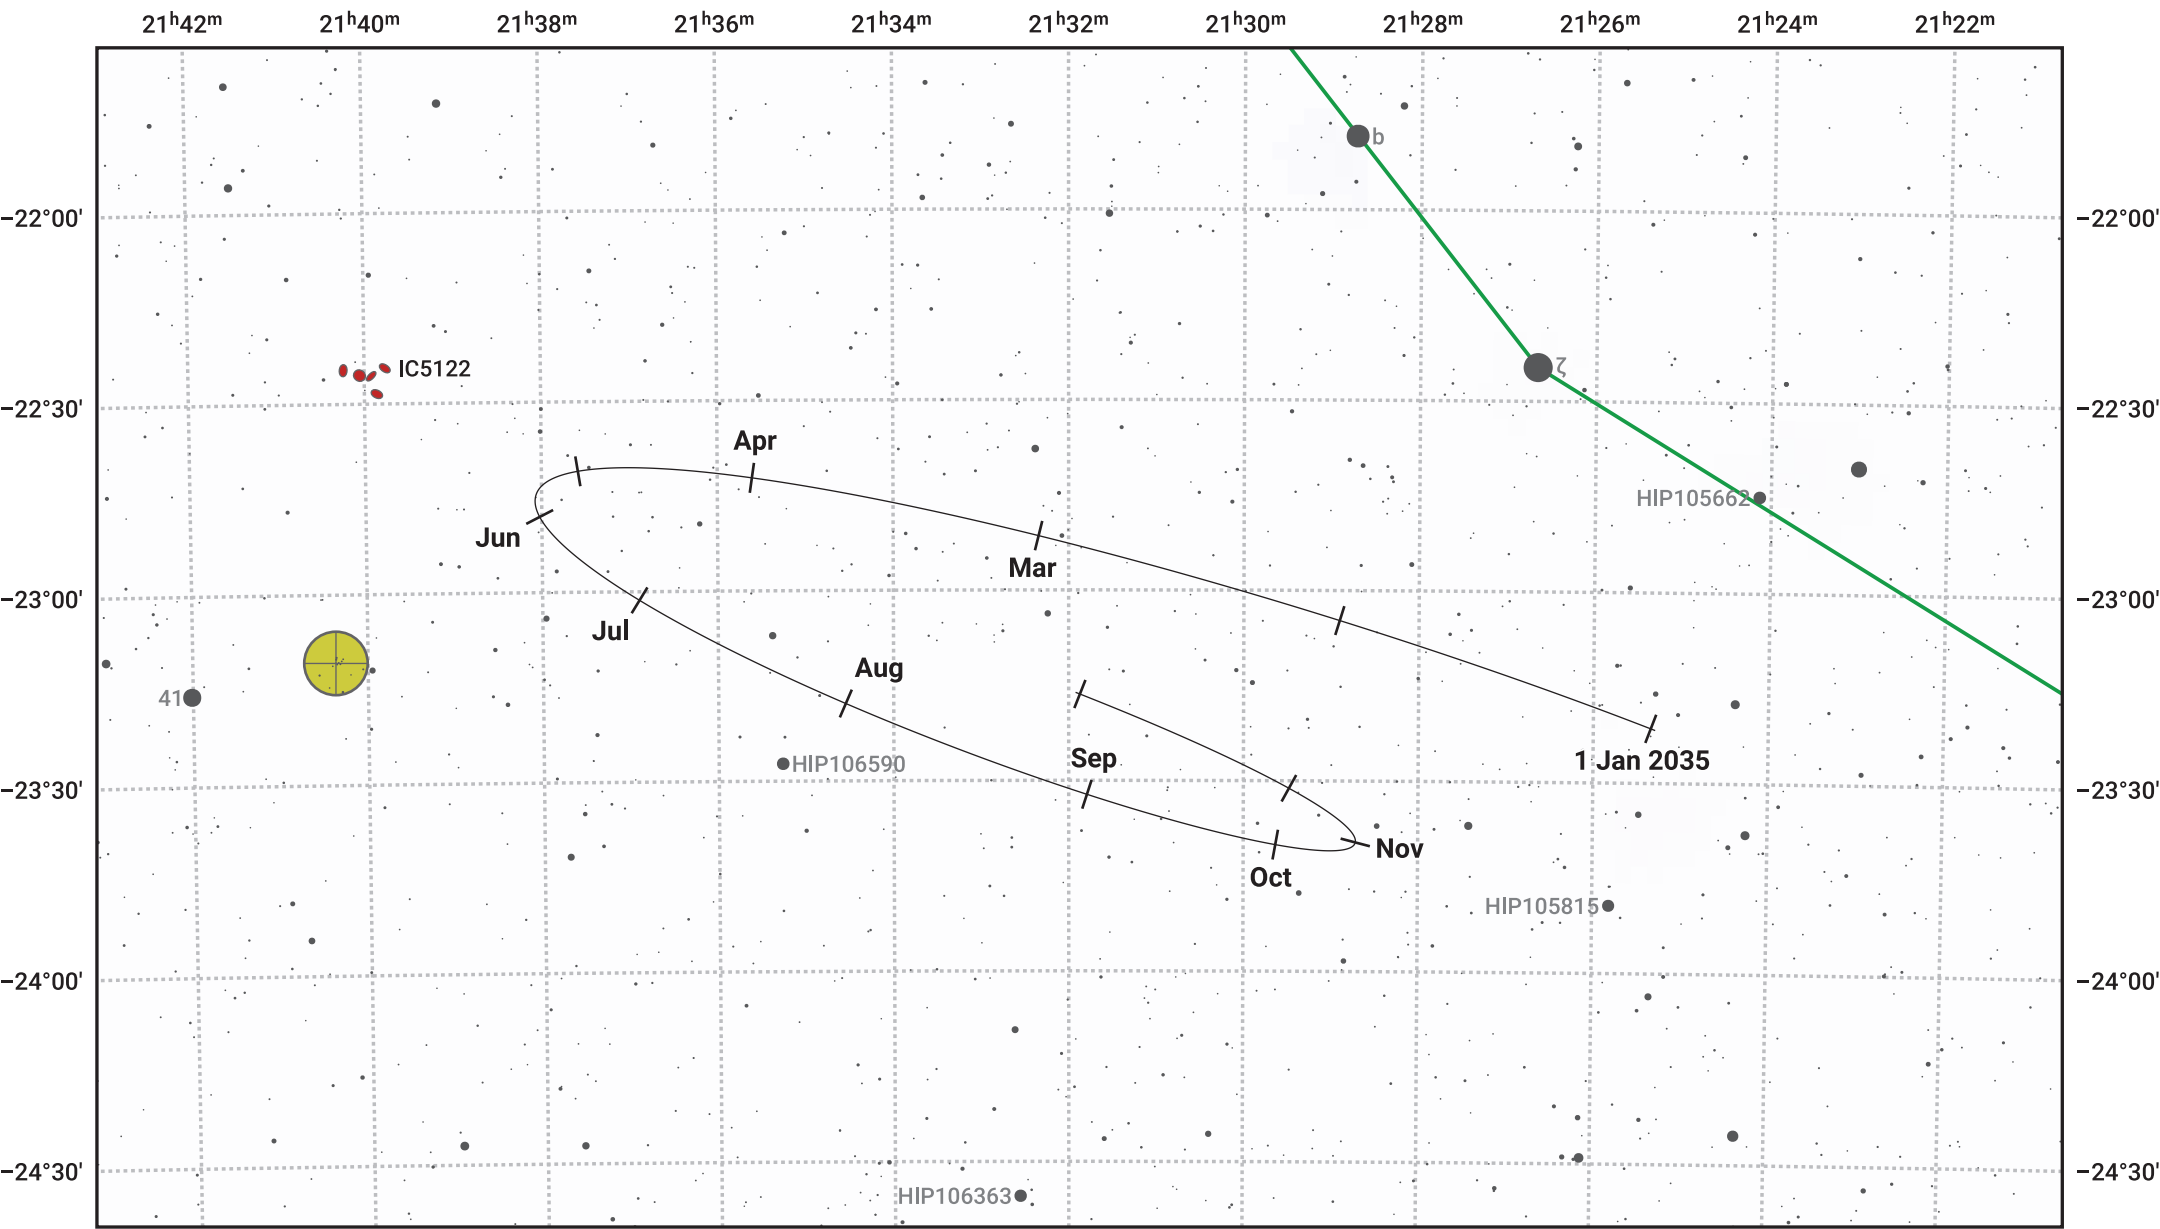

The path of Pluto in 2035

© Dominic Ford 2011–2024. Date markers placed at midnight UTC. Downloaded from <https://in-the-sky.org>

Magnitude scale: 13.0 12.0 11.0 10.0 9.0 8.0 7.0 6.0 5.0 4.0 3.0

— Ecliptic Plane

- Galaxy
- Bright nebula
- Open cluster
- ⊕ Globular cluster

Date	Mag
2035 Jan 1	15.5
2035 Apr 1	15.5
2035 Jul 1	15.4
2035 Oct 1	15.5
2036 Jan 1	15.5