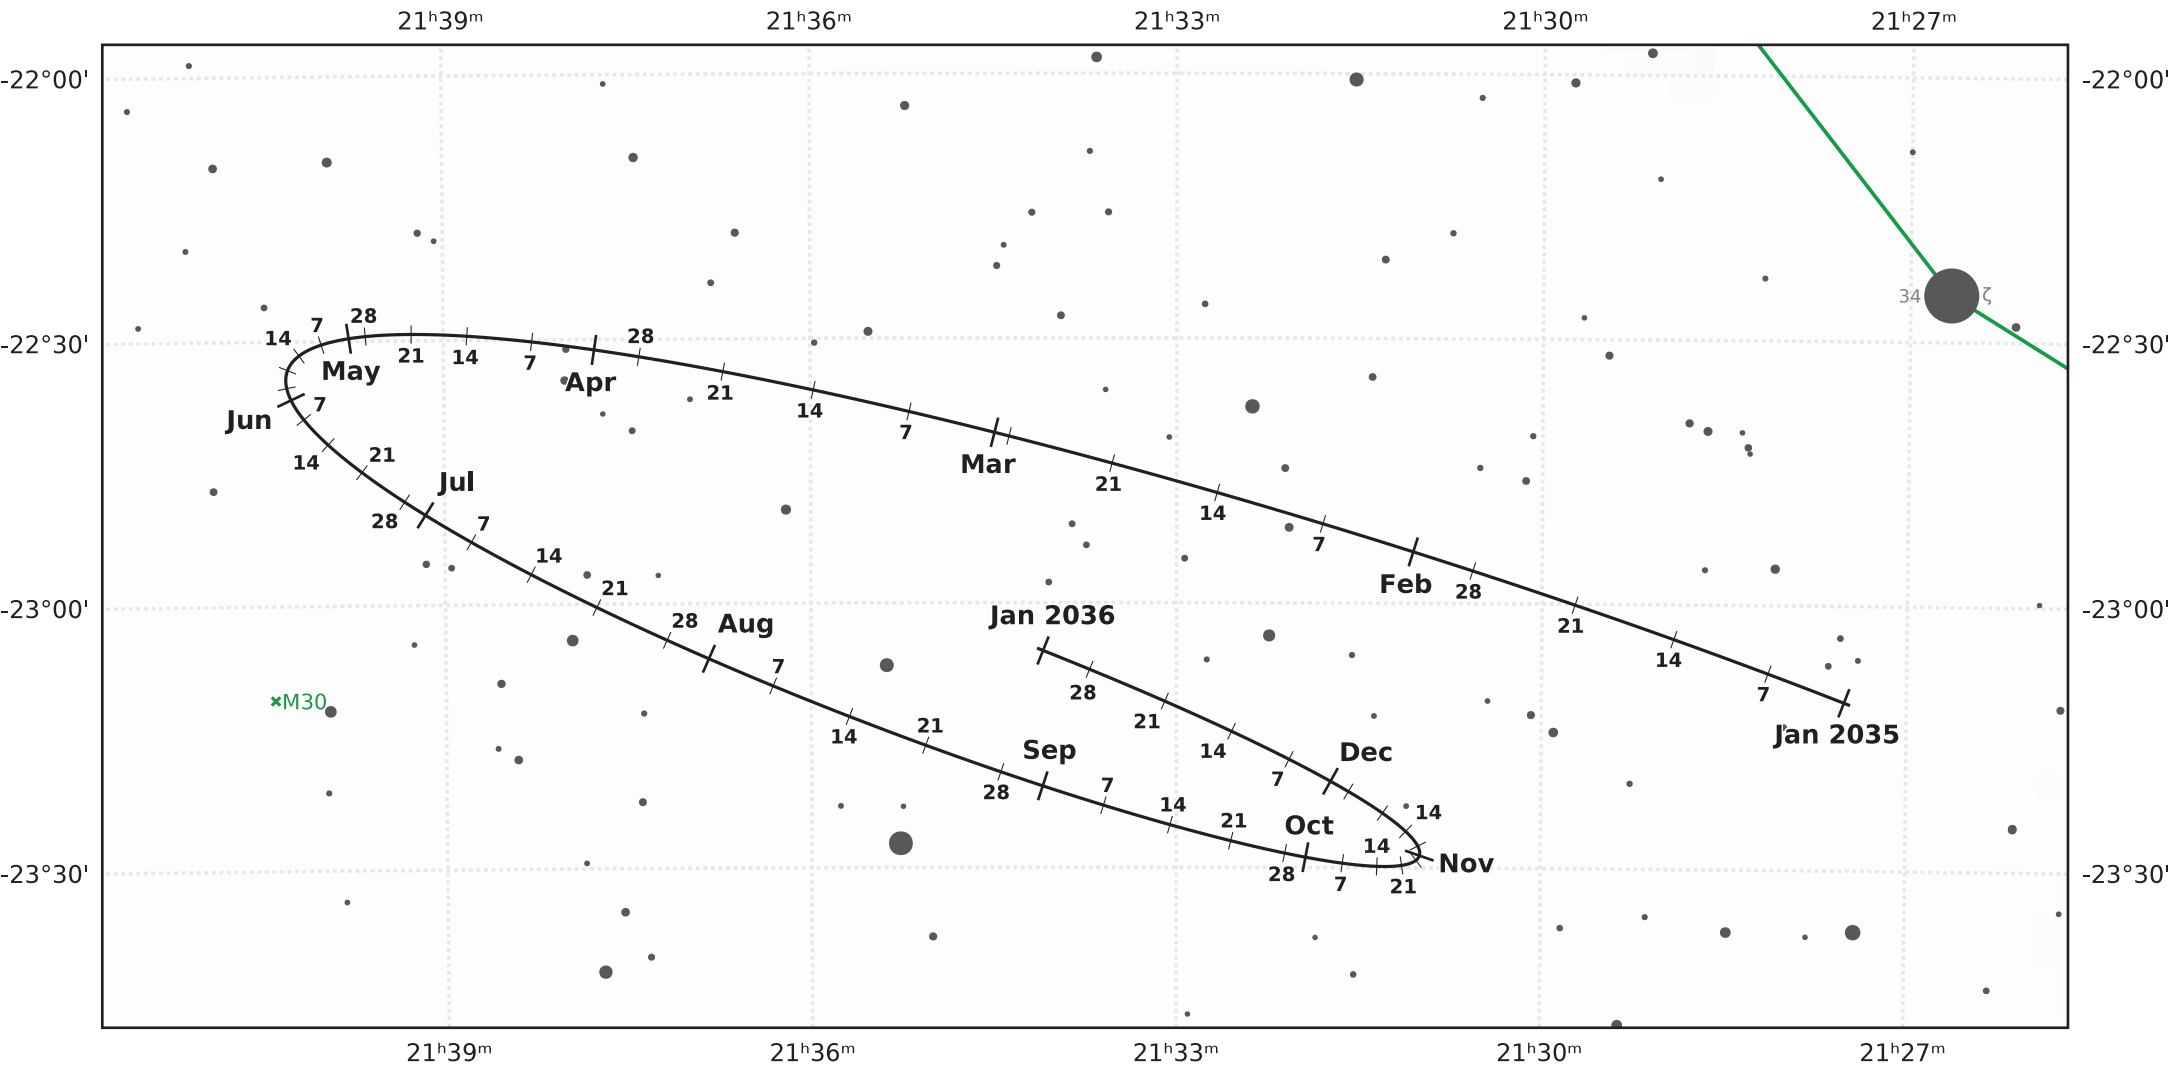

The path of Pluto in 2035

© Dominic Ford 2011-2021. Downloaded from <https://in-the-sky.org>