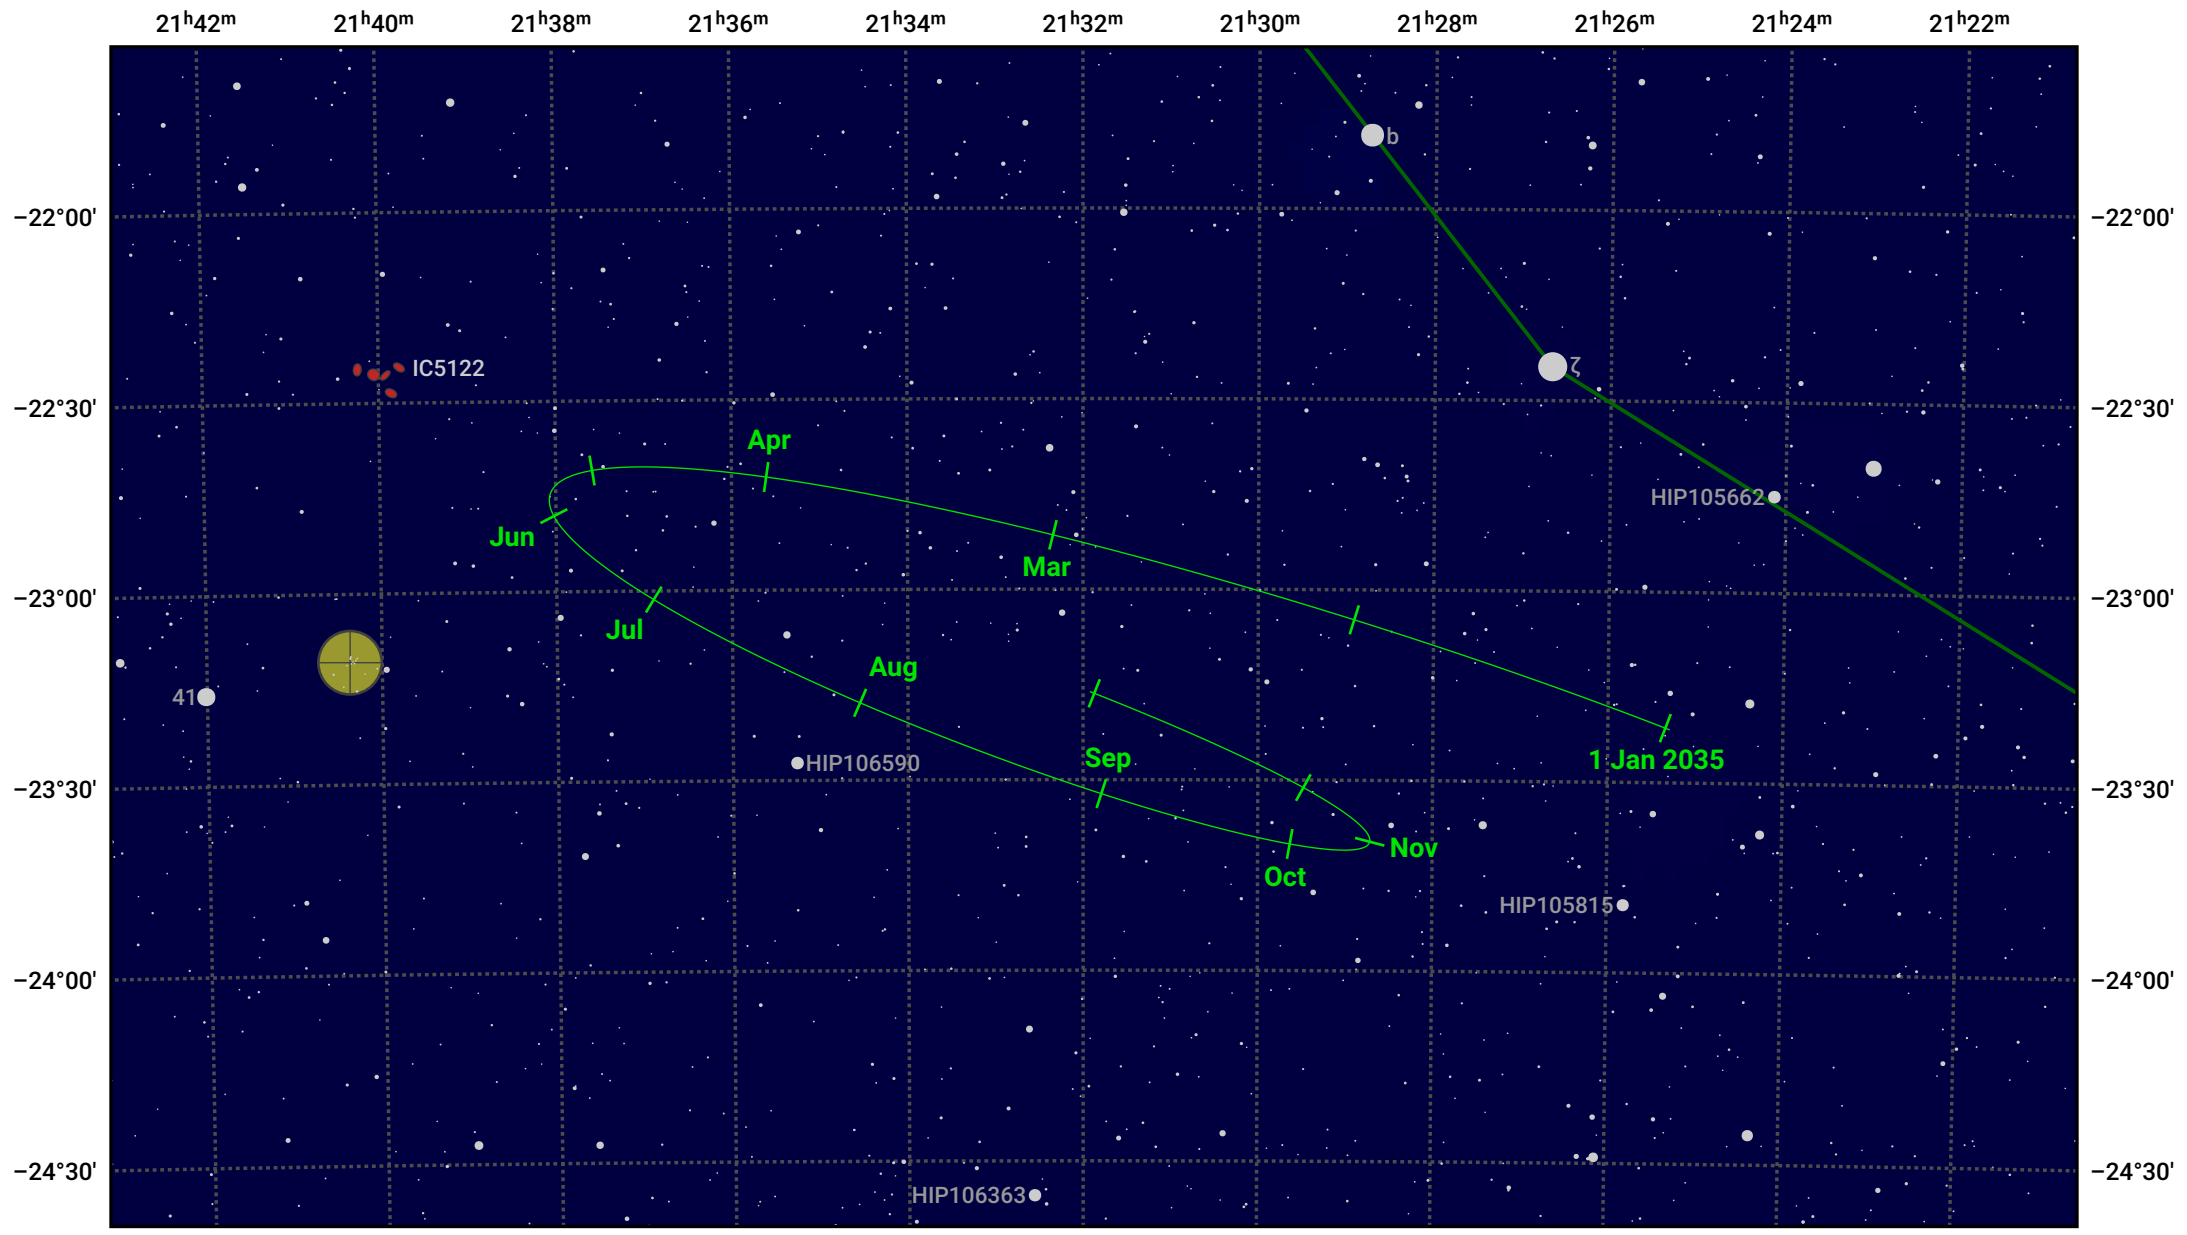

# The path of Pluto in 2035

© Dominic Ford 2011–2024. Date markers placed at midnight UTC. Downloaded from <https://in-the-sky.org>

Magnitude scale: 13.0 12.0 11.0 10.0 9.0 8.0 7.0 6.0 5.0 4.0 3.0

— Ecliptic Plane

- Galaxy
- Bright nebula
- Open cluster
- Globular cluster

Date	Mag
2035 Jan 1	15.5
2035 Apr 1	15.5
2035 Jul 1	15.4
2035 Oct 1	15.5
2036 Jan 1	15.5