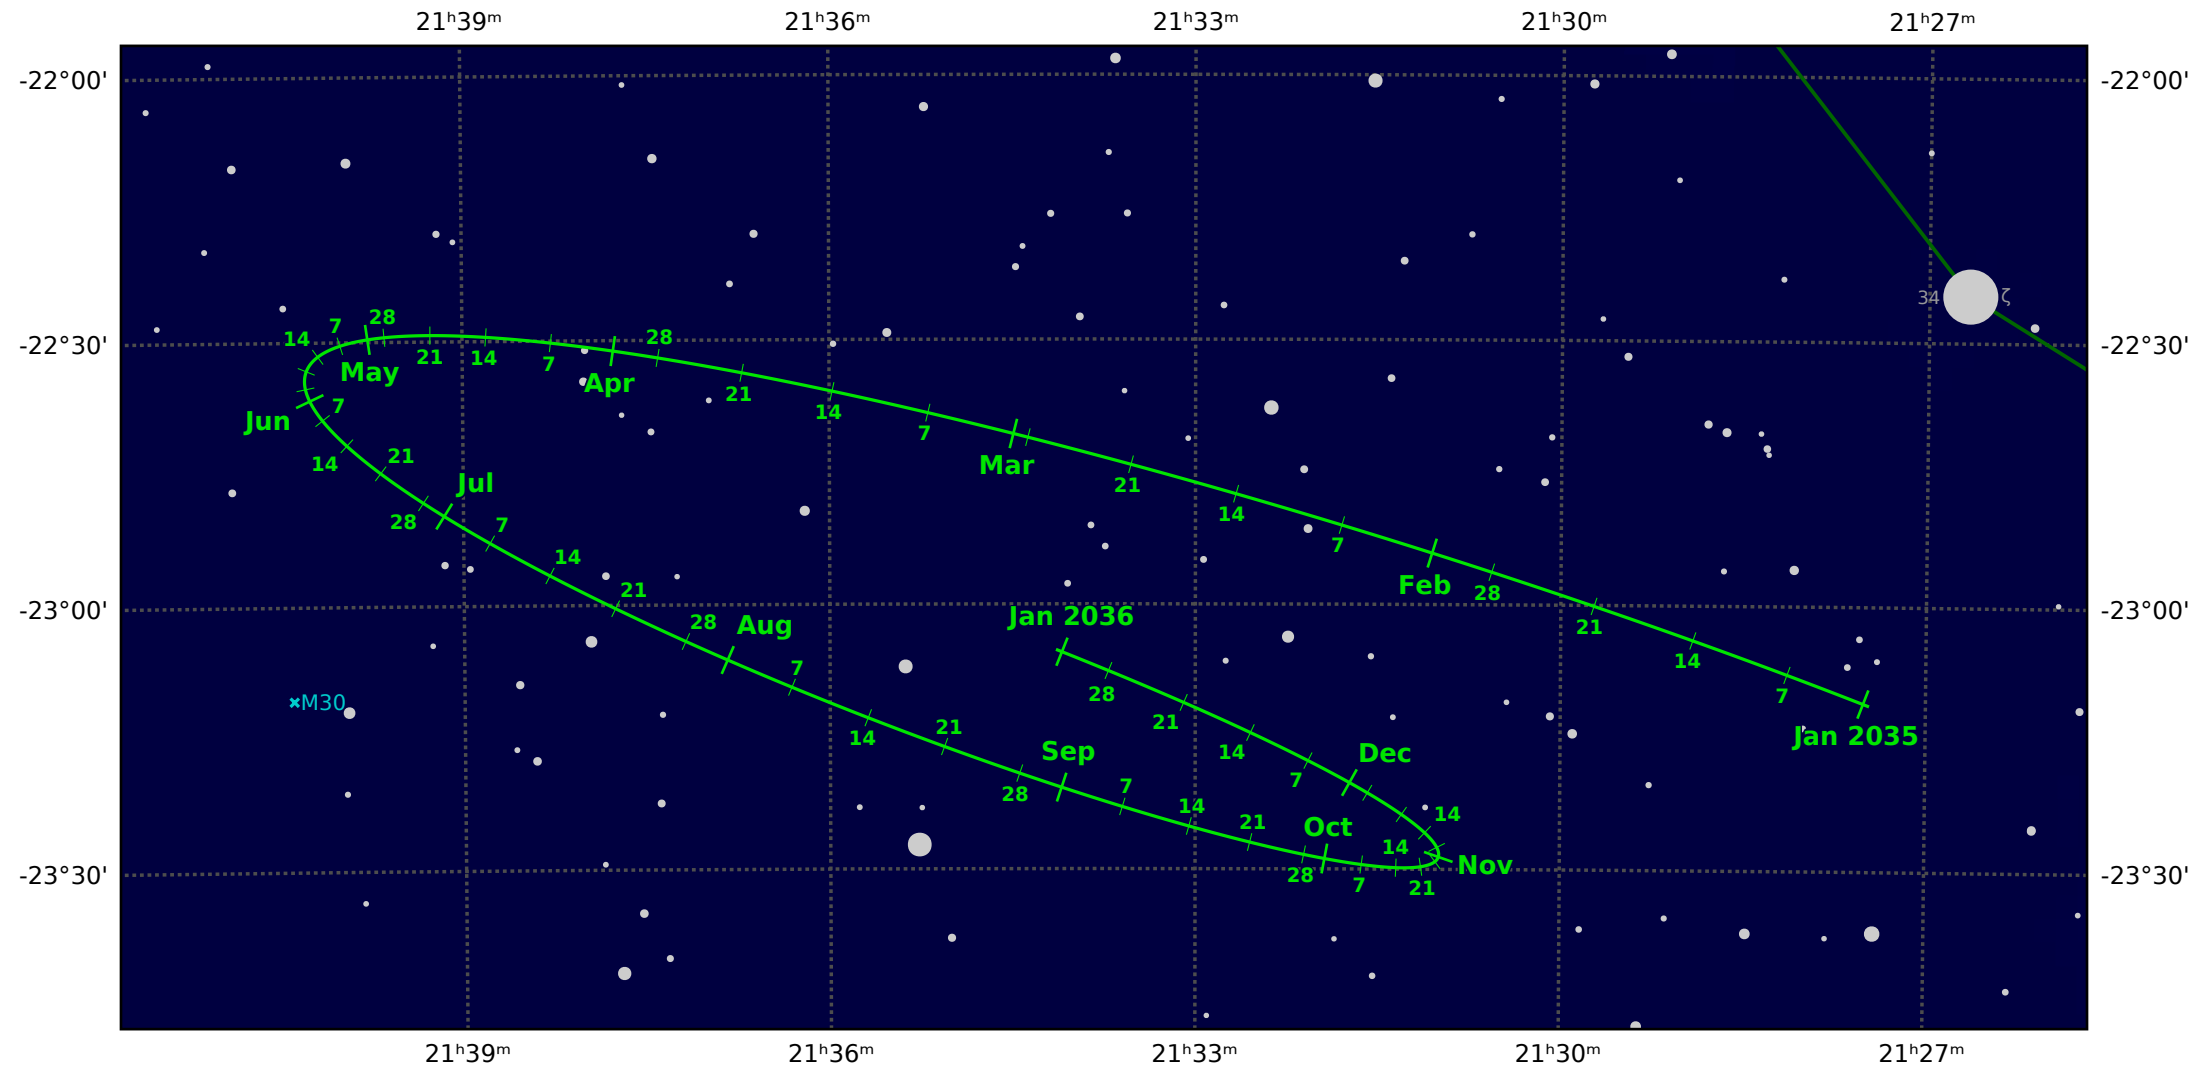

The path of Pluto in 2035

© Dominic Ford 2011-2021. Downloaded from <https://in-the-sky.org>