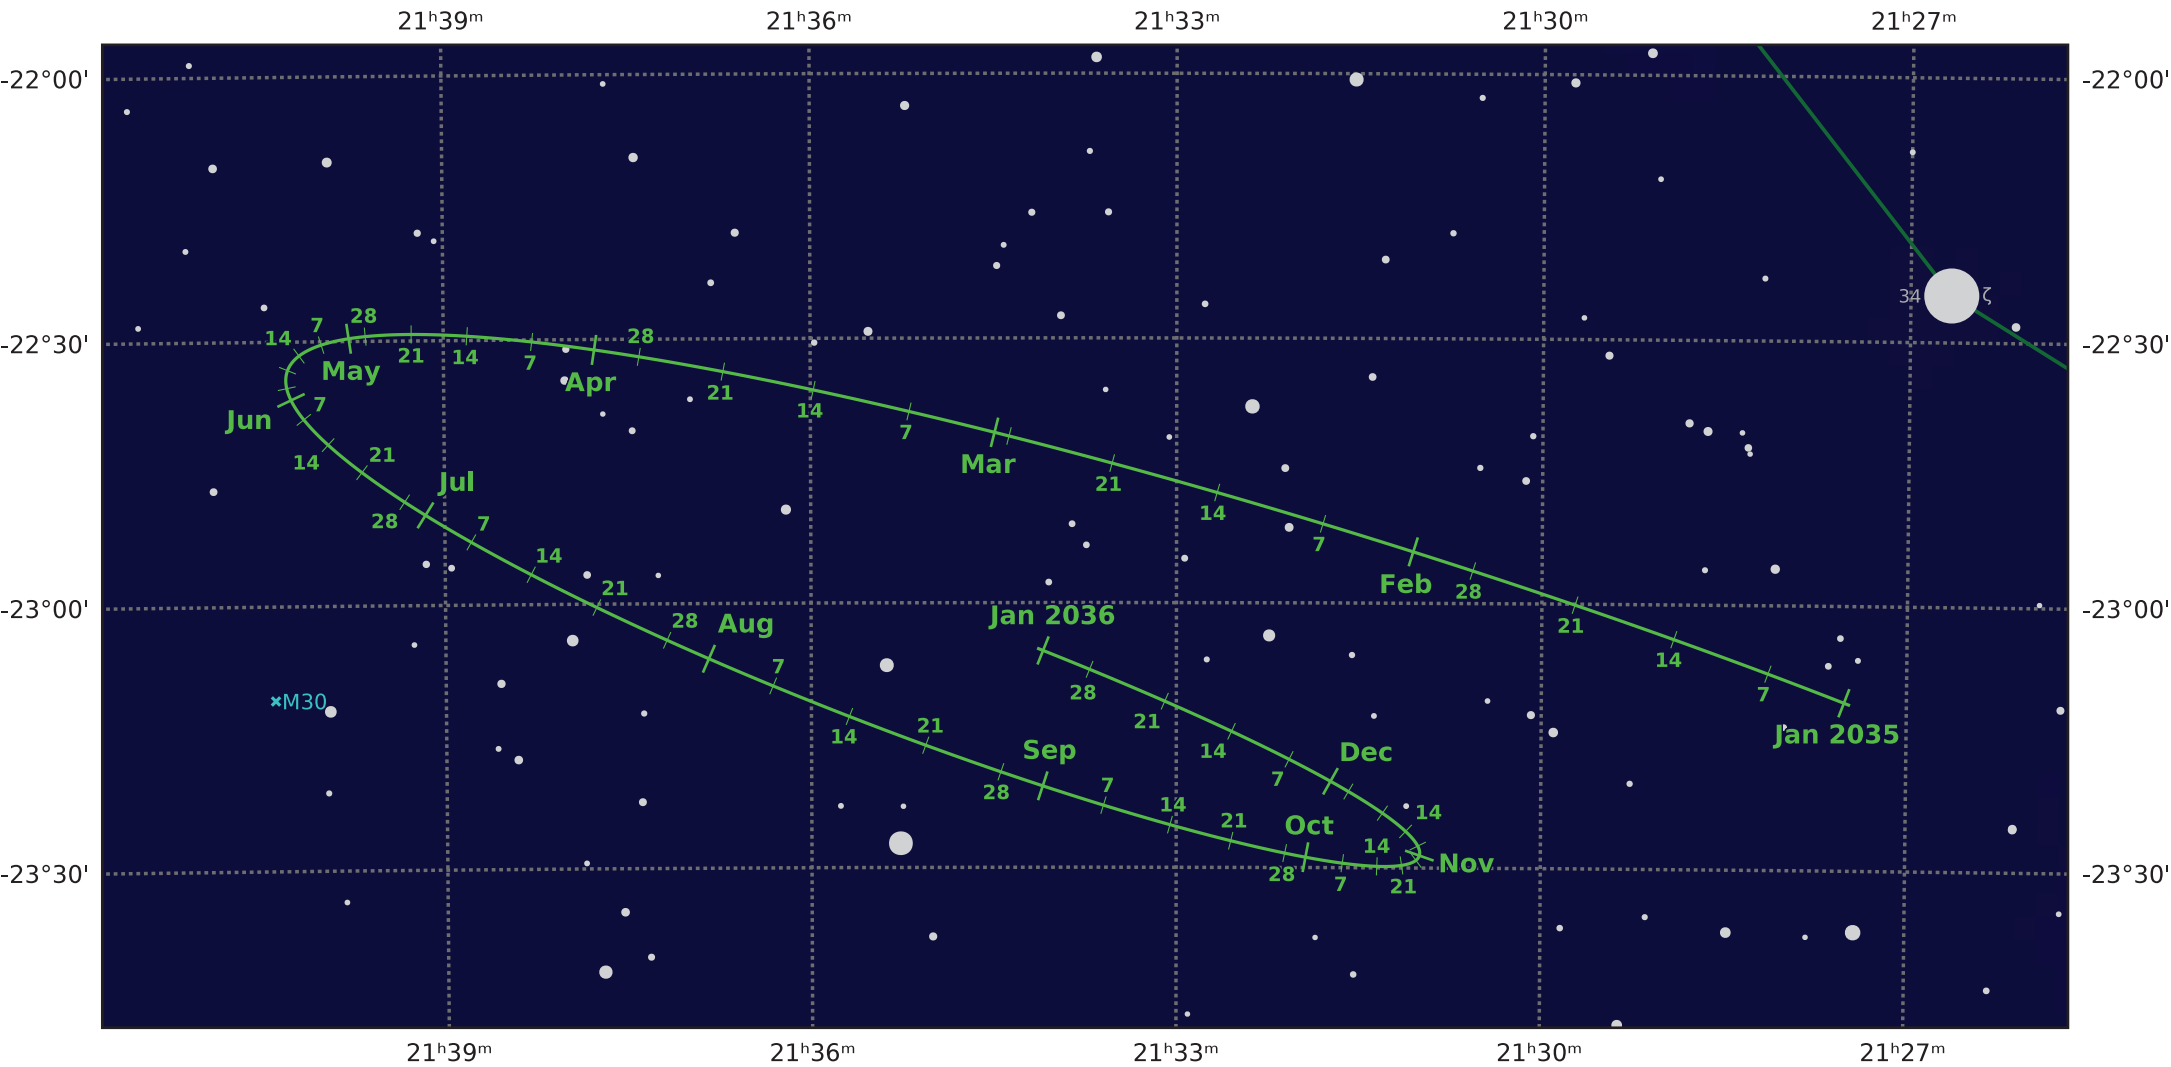

# The path of Pluto in 2035

© Dominic Ford 2011-2021. Downloaded from <https://in-the-sky.org>