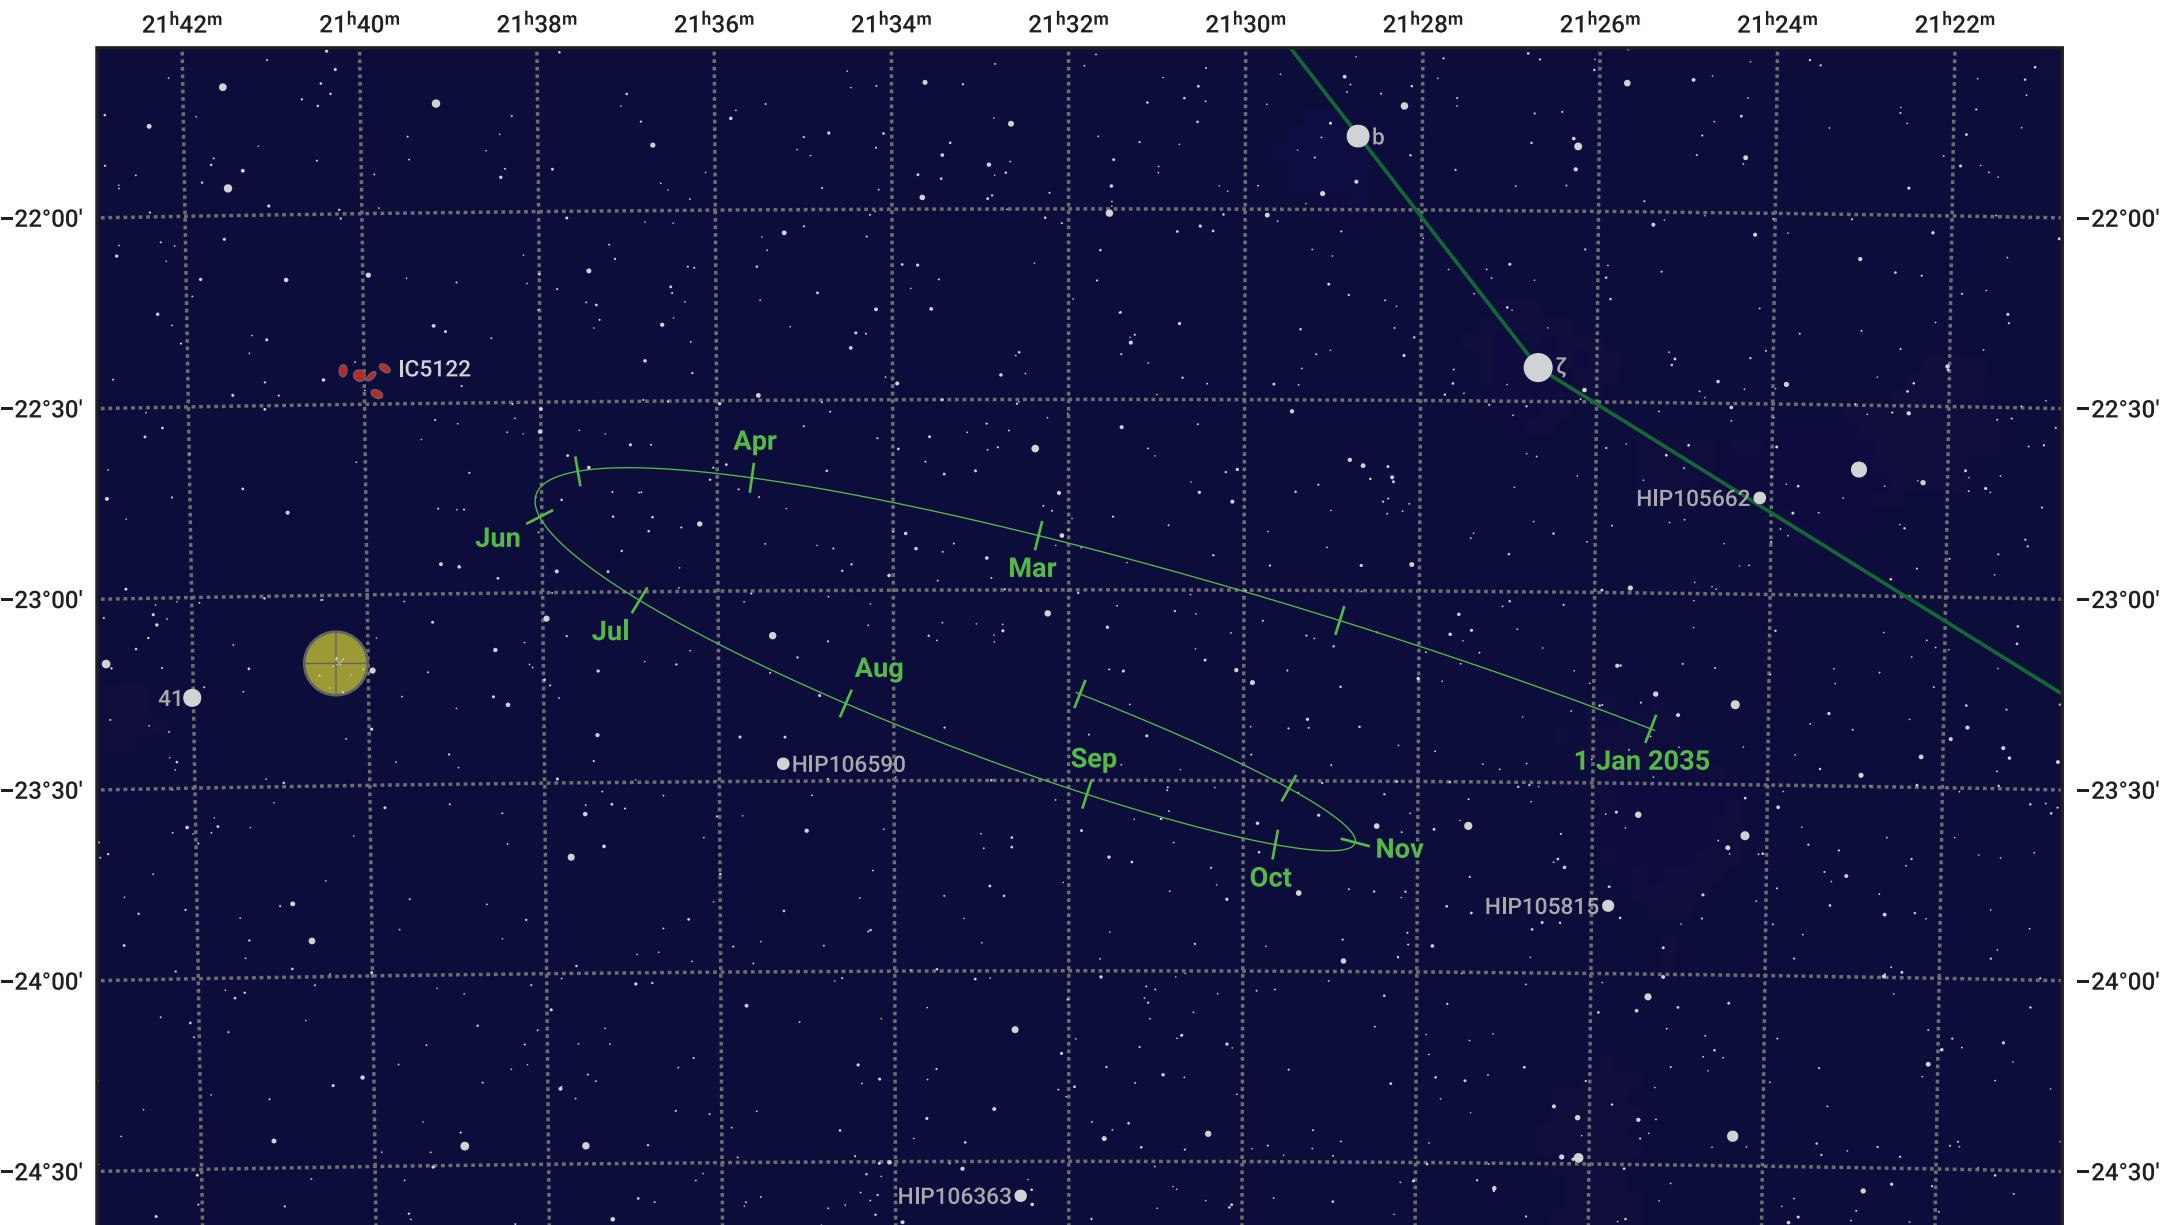

The path of Pluto in 2035

© Dominic Ford 2011–2024. Date markers placed at midnight UTC. Downloaded from <https://in-the-sky.org>

Magnitude scale: 13.0 12.0 11.0 10.0 9.0 8.0 7.0 6.0 5.0 4.0 3.0

— Ecliptic Plane

- Galaxy
- Bright nebula
- Open cluster
- ⊕ Globular cluster

Date	Mag
2035 Jan 1	15.5
2035 Apr 1	15.5
2035 Jul 1	15.4
2035 Oct 1	15.5
2036 Jan 1	15.5