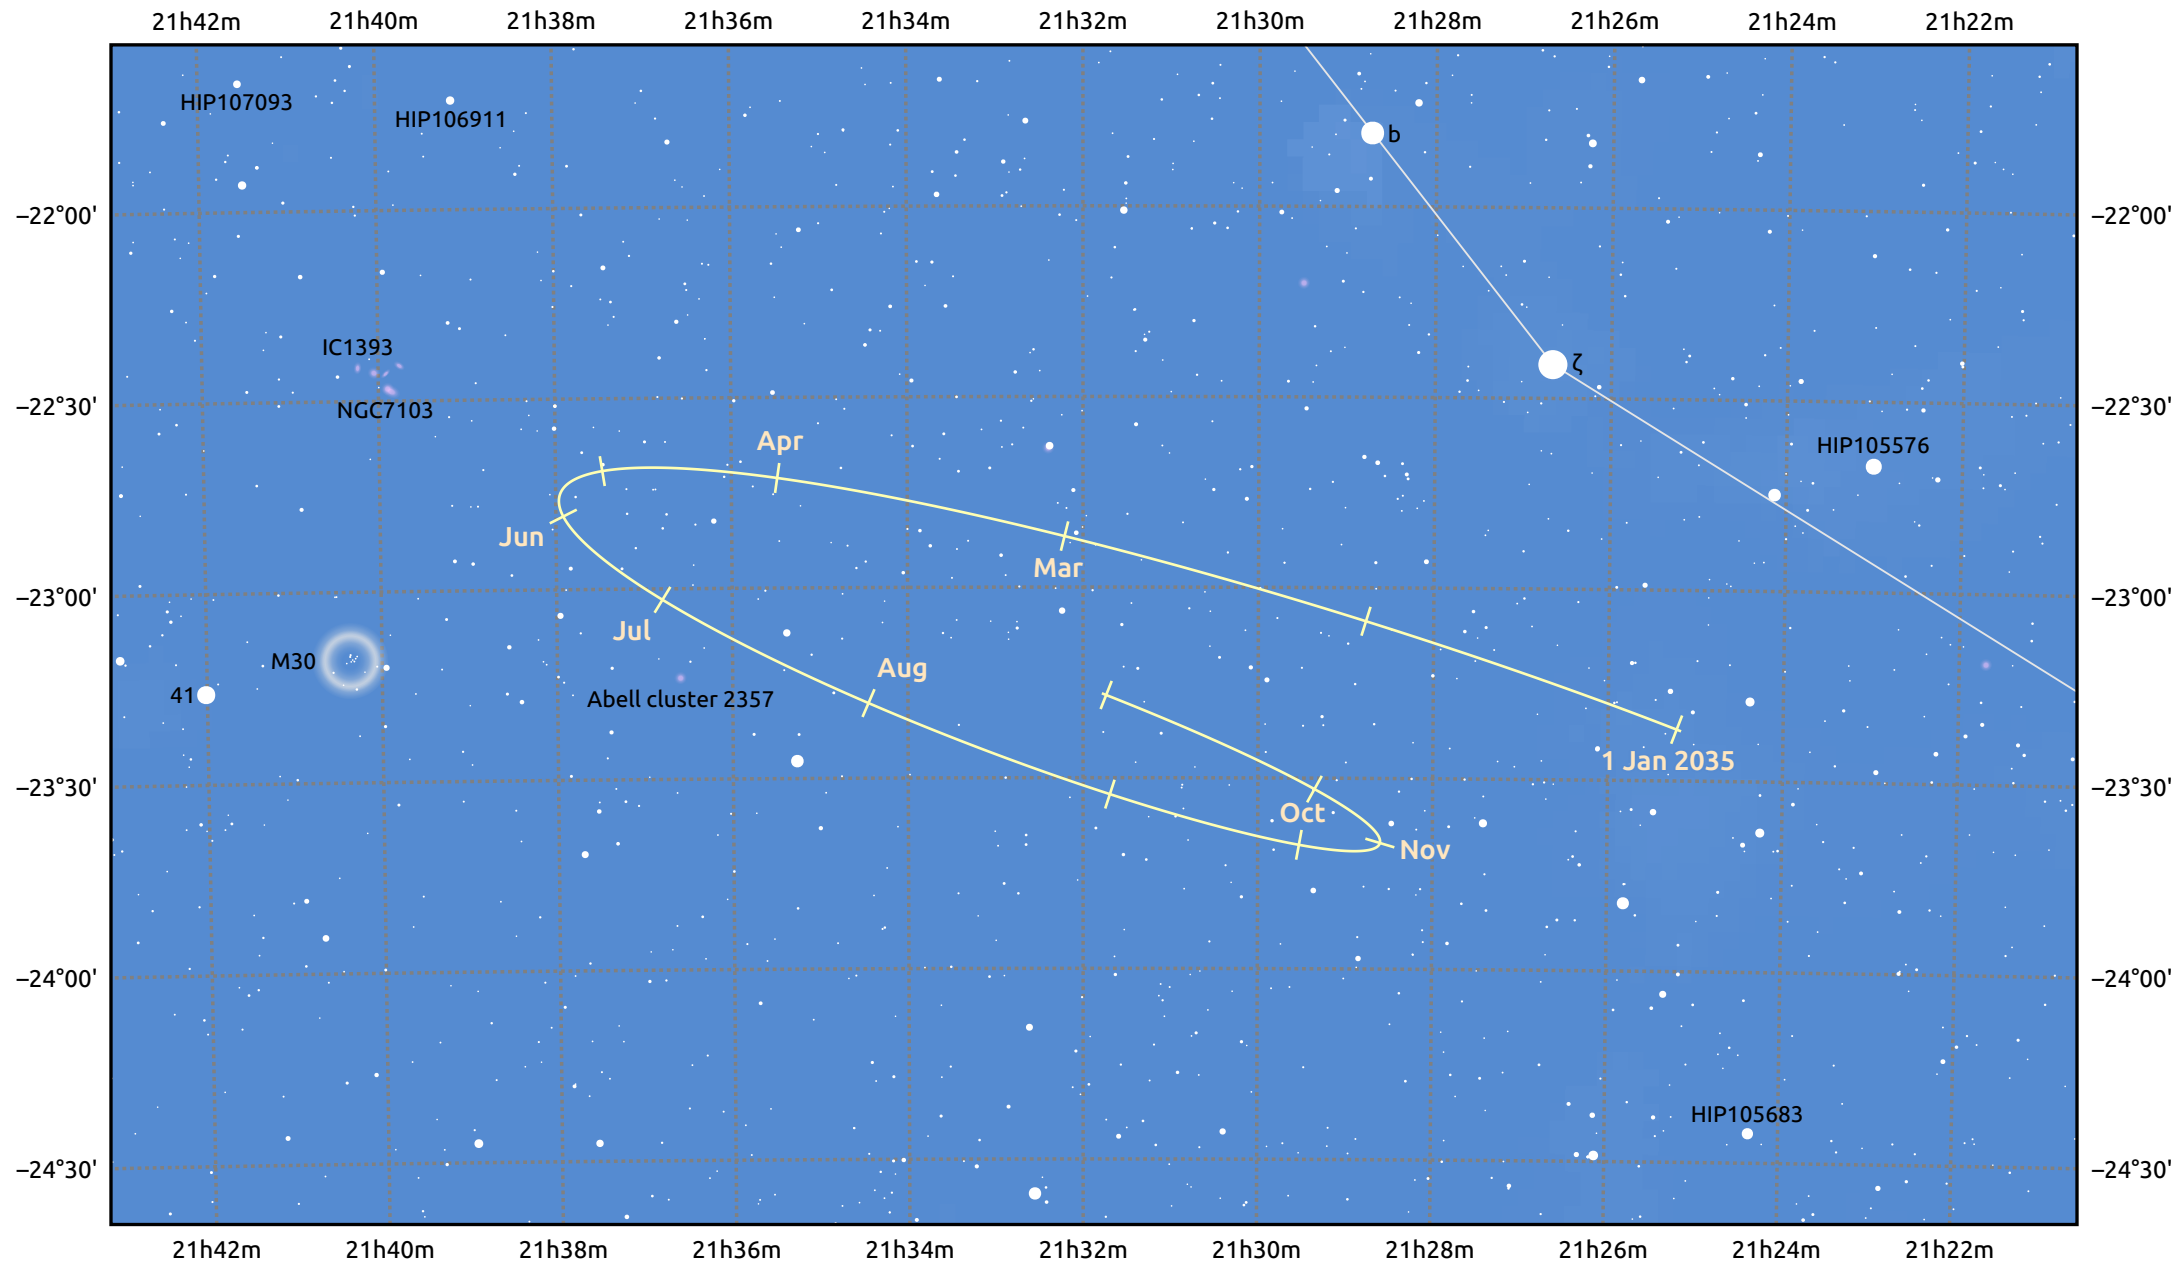

The path of Pluto in 2035

© Dominic Ford 2011–2025. Date markers placed at midnight UTC. Downloaded from <https://in-the-sky.org>

Magnitude scale: 13.0 12.0 11.0 10.0 9.0 8.0 7.0 6.0 5.0 4.0 3.0

— Ecliptic Plane

Galaxy Bright nebula Open cluster Globular cluster Planetary nebula

Date	Mag
2035 Jan 1	15.5
2035 Apr 1	15.5
2035 Jul 1	15.4
2035 Oct 1	15.4
2036 Jan 1	15.5