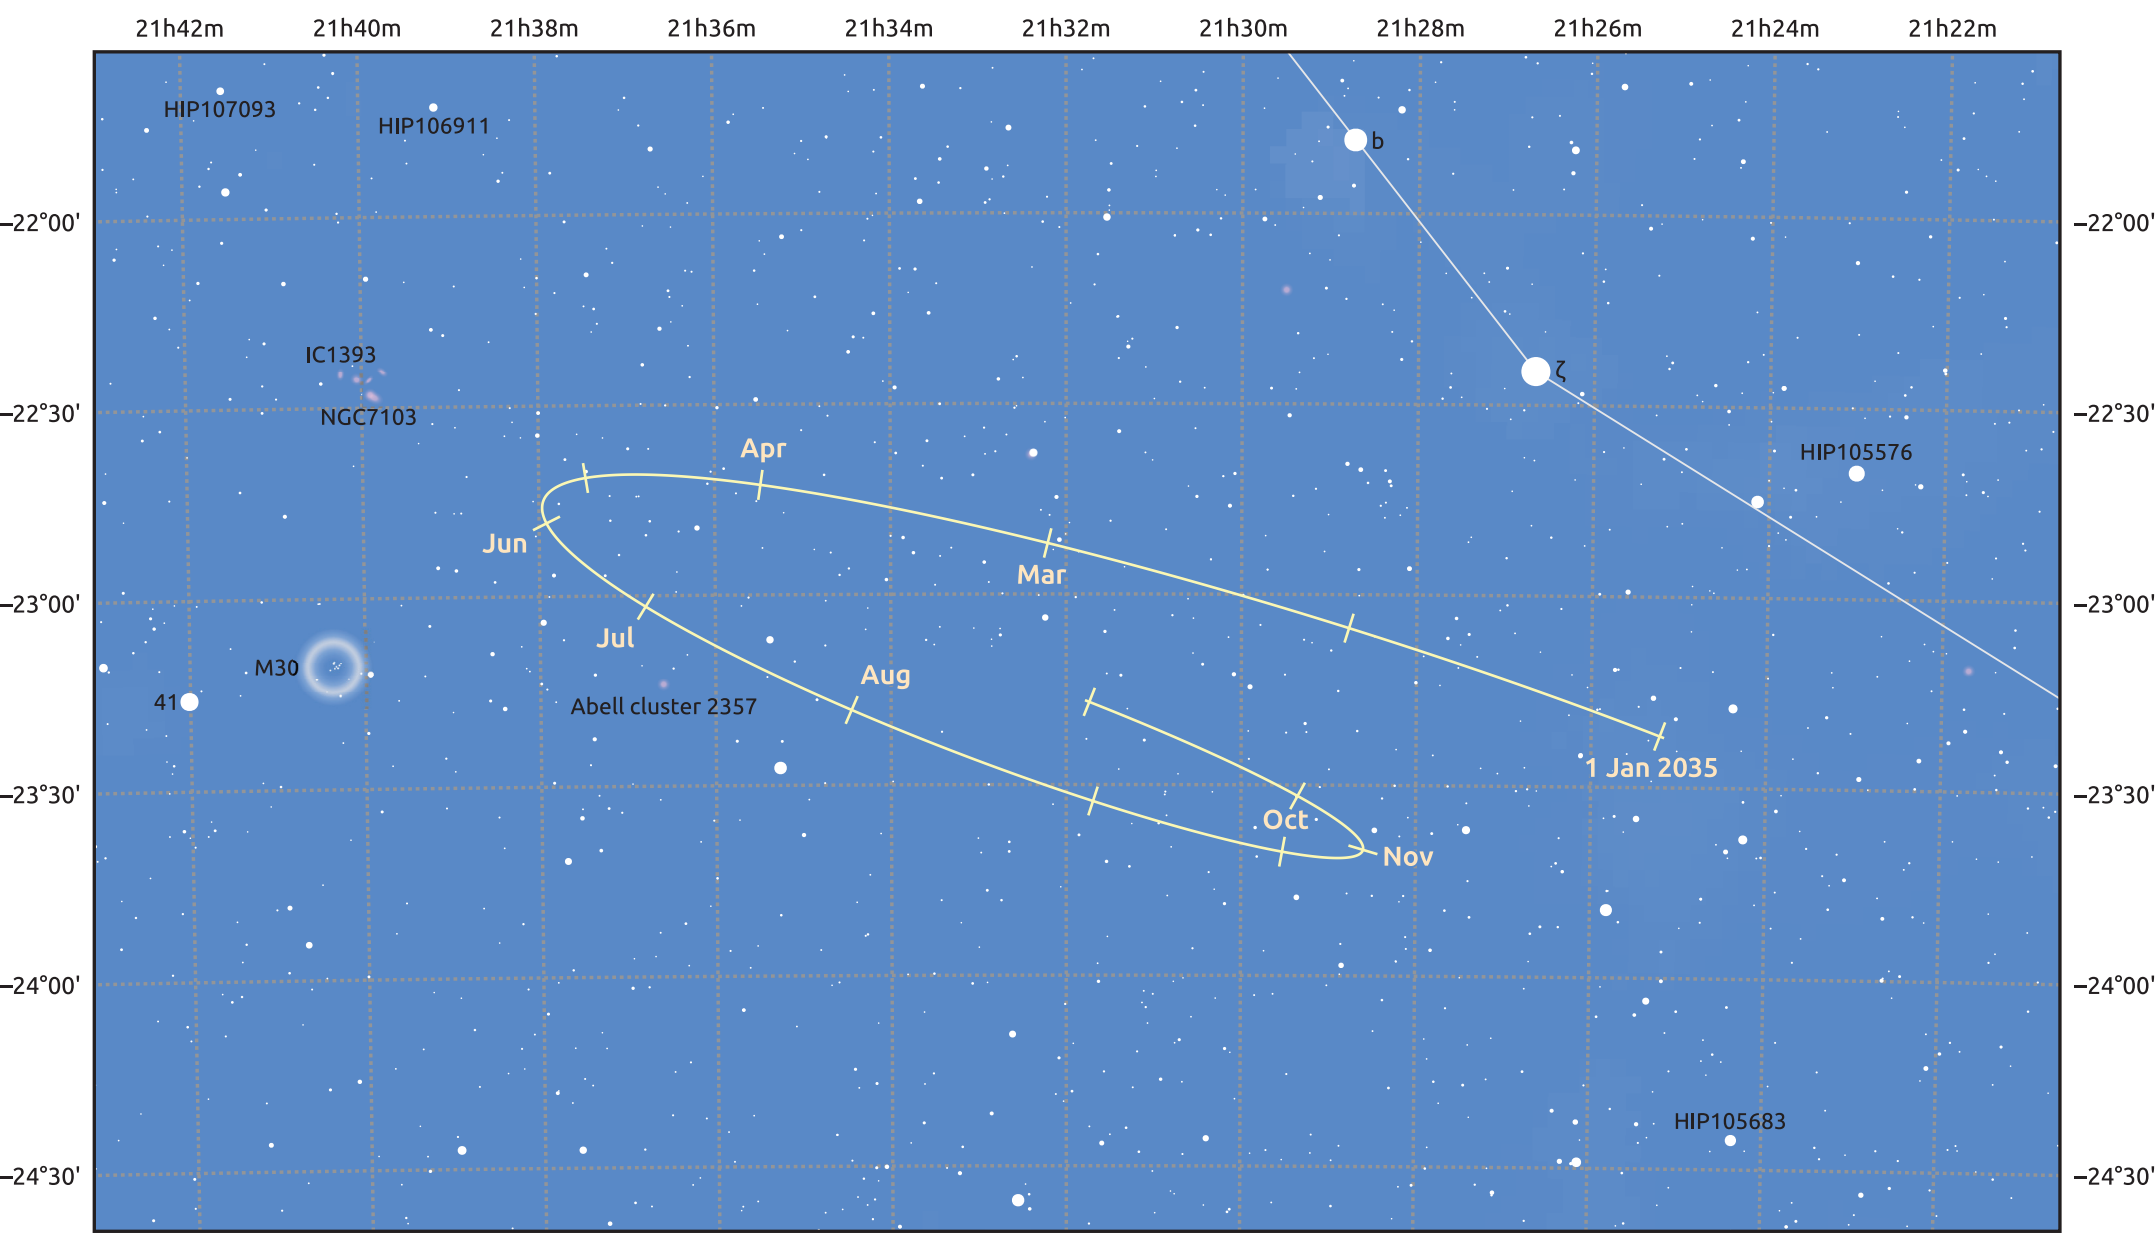

# The path of Pluto in 2035

© Dominic Ford 2011–2025. Date markers placed at midnight UTC. Downloaded from <https://in-the-sky.org>

Magnitude scale: 13.0 12.0 11.0 10.0 9.0 8.0 7.0 6.0 5.0 4.0 3.0

— Ecliptic Plane

- Galaxy
- Bright nebula
- Open cluster
- Globular cluster
- ◆ Planetary nebula

Date	Mag
2035 Jan 1	15.5
2035 Apr 1	15.5
2035 Jul 1	15.4
2035 Oct 1	15.4
2036 Jan 1	15.5