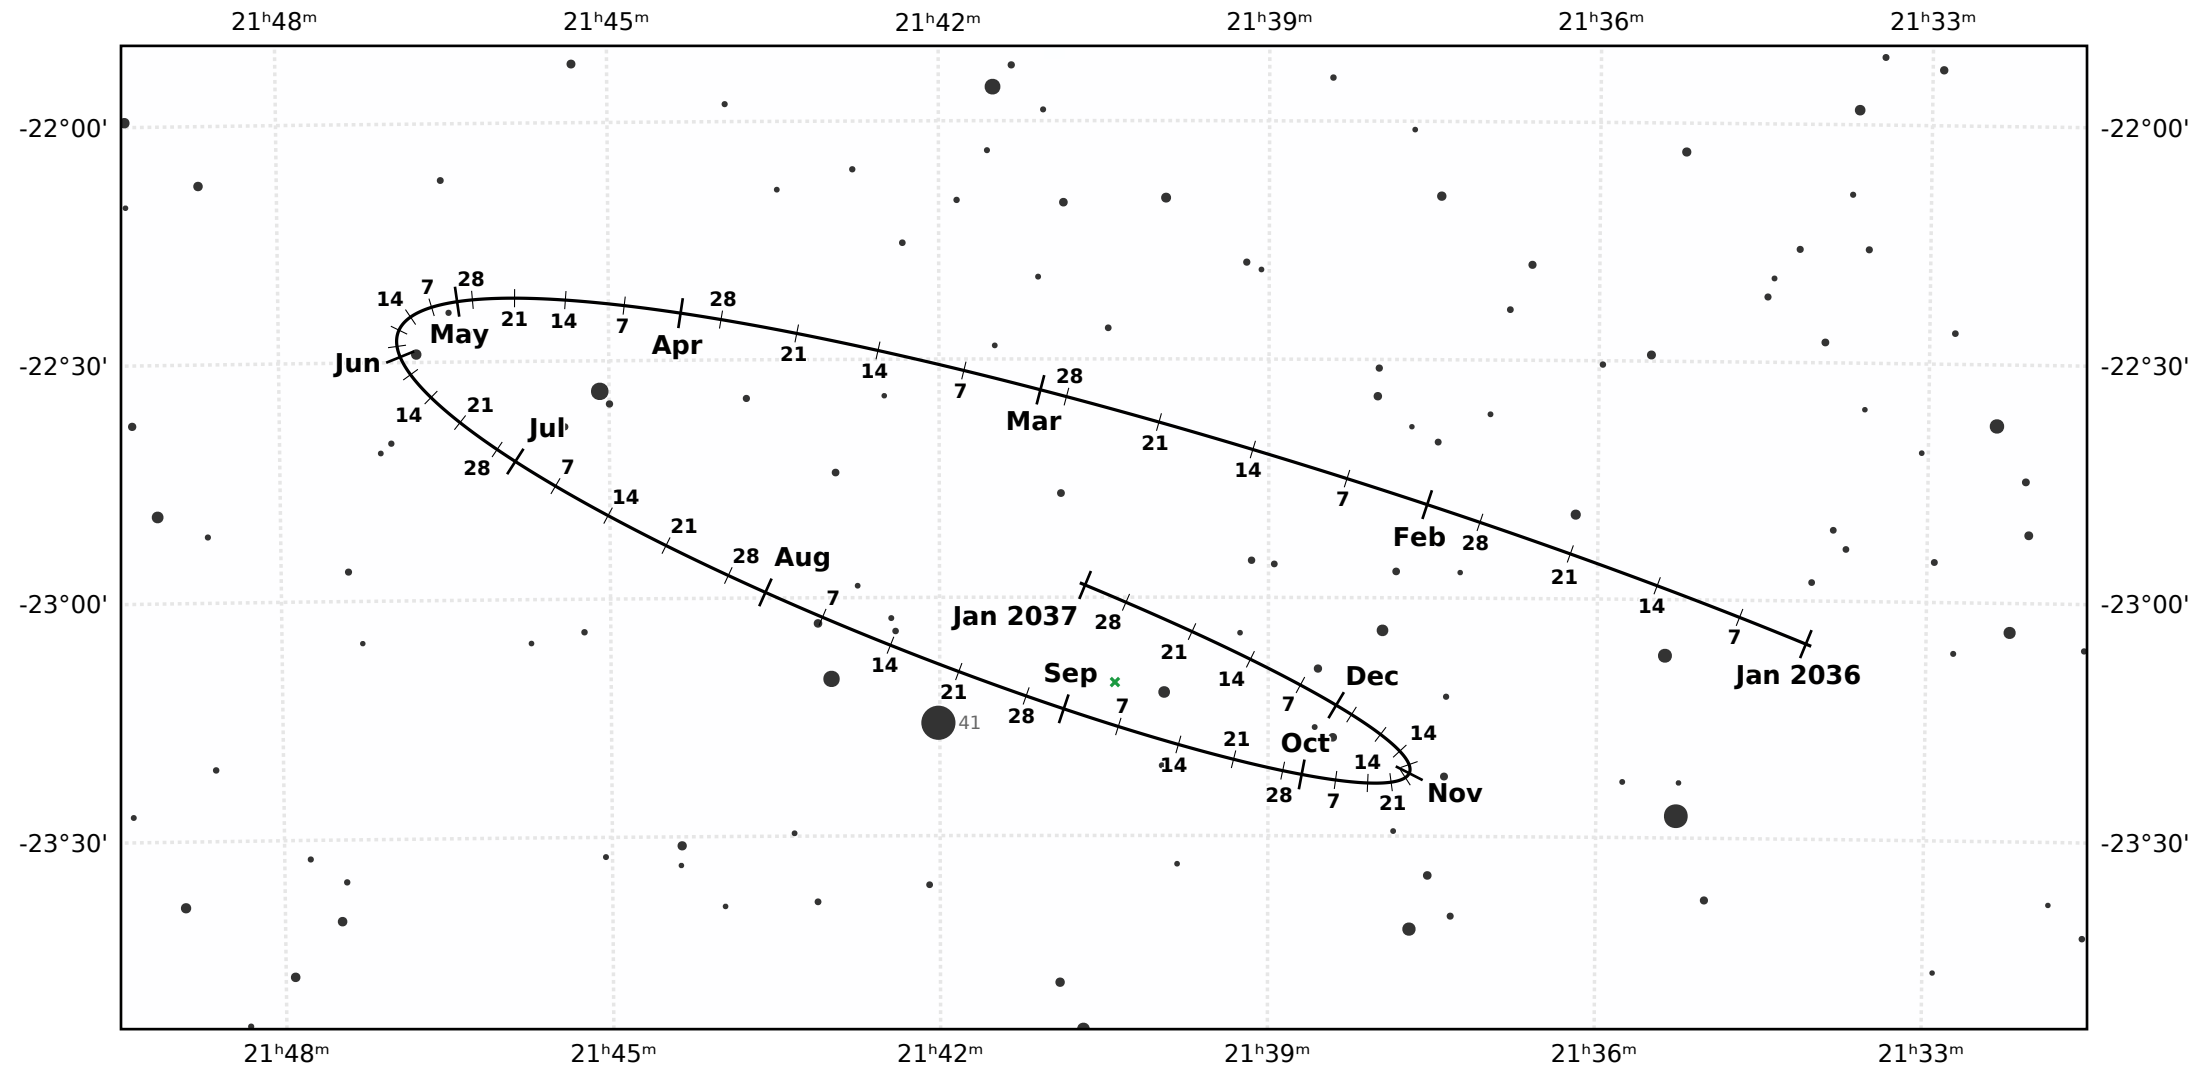

# The path of Pluto in 2036

© Dominic Ford 2011-2021. Downloaded from <https://in-the-sky.org>

Magnitude scale: ● 11.0 ● 10.5 ● 10.0 ● 9.5 ● 9.0 ● 8.5 ● 8.0 ● 7.5 ● 7.0 ● 6.5 ● 6.0 ● 5.5 ● 5.0

— The Equator — Ecliptic Plane — Galactic Plane