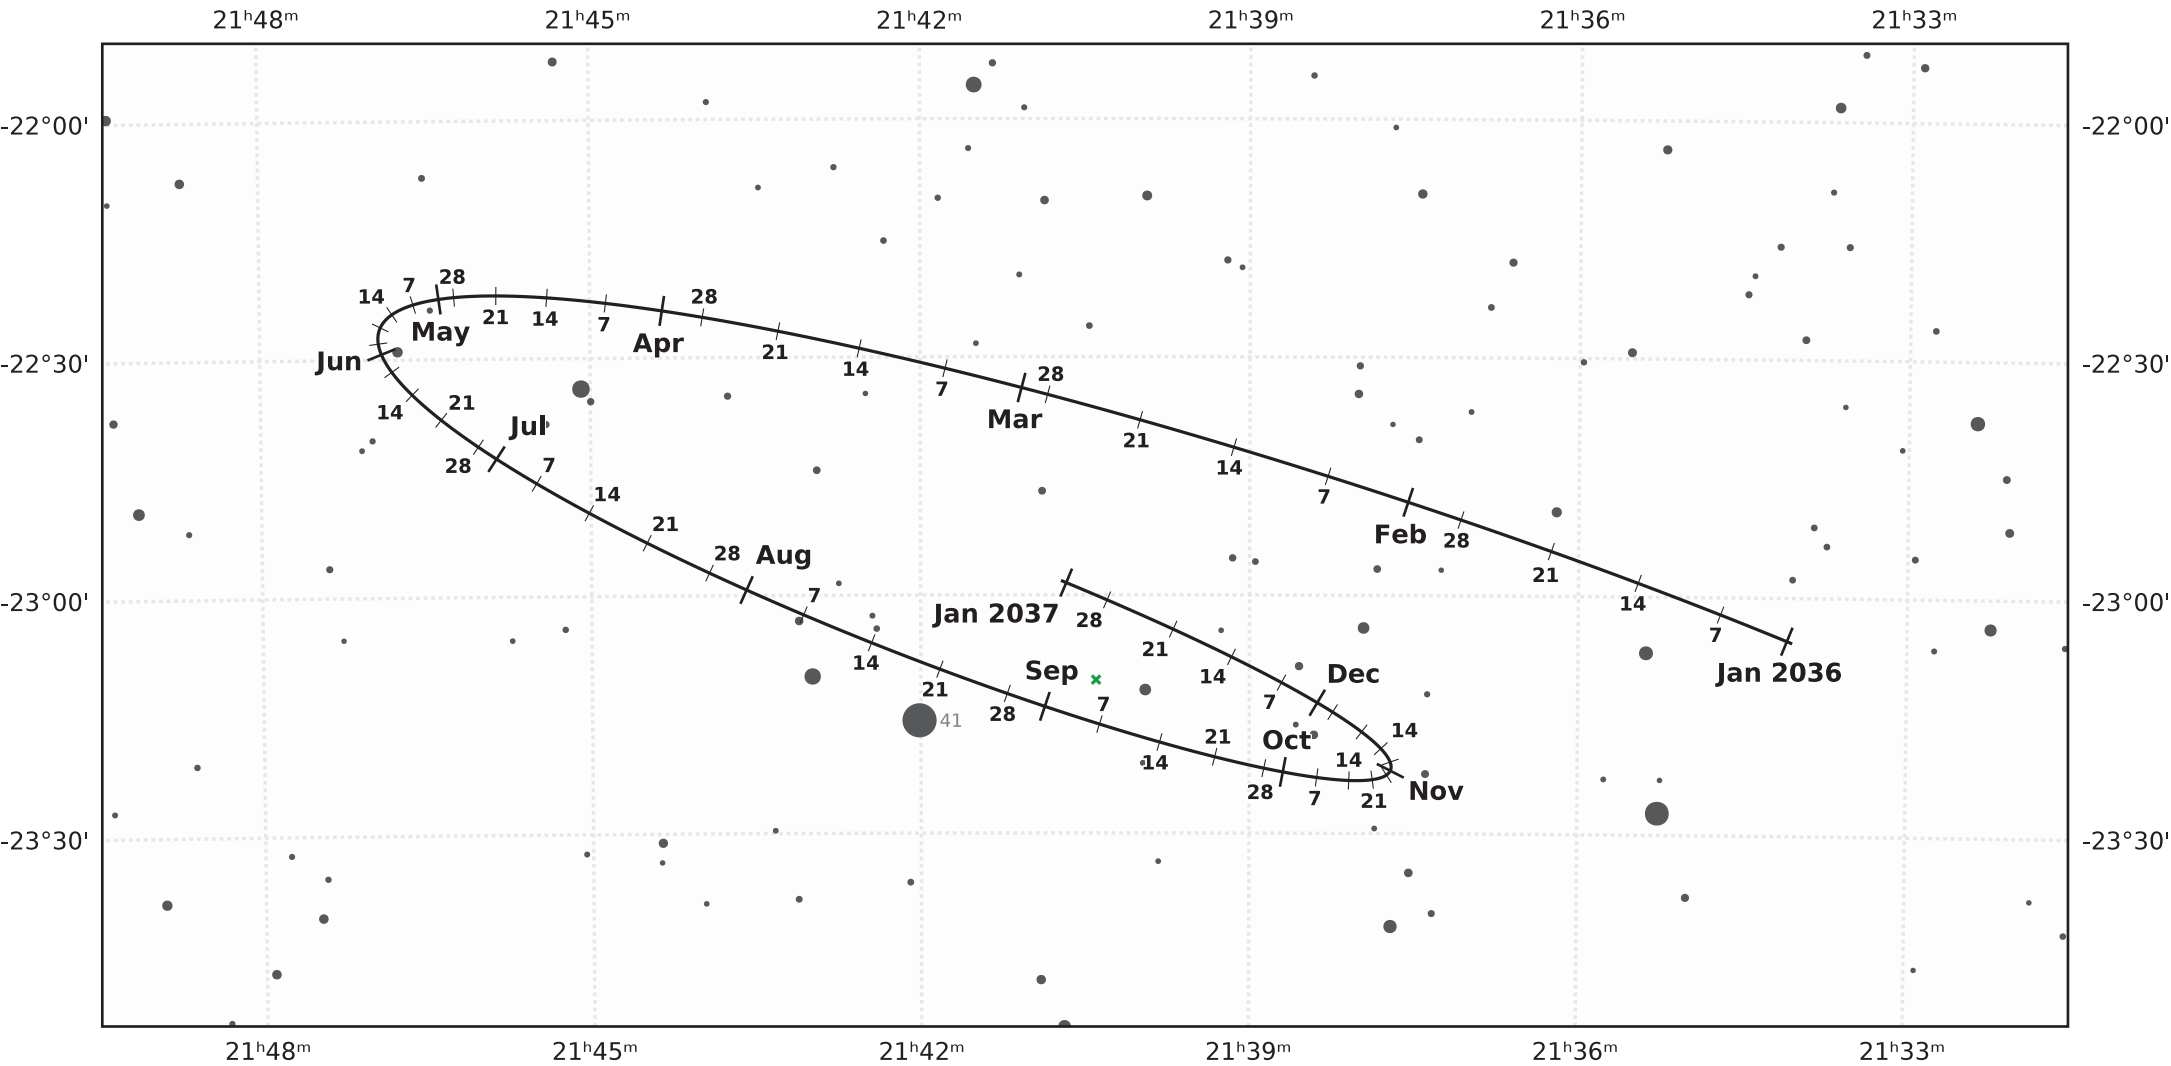

The path of Pluto in 2036

© Dominic Ford 2011-2021. Downloaded from <https://in-the-sky.org>

Magnitude scale: •11.0 •10.5 •10.0 •9.5 •9.0 •8.5 •8.0 •7.5 •7.0 ●6.5 ●6.0 ●5.5 ●5.0

— The Equator — Ecliptic Plane — Galactic Plane