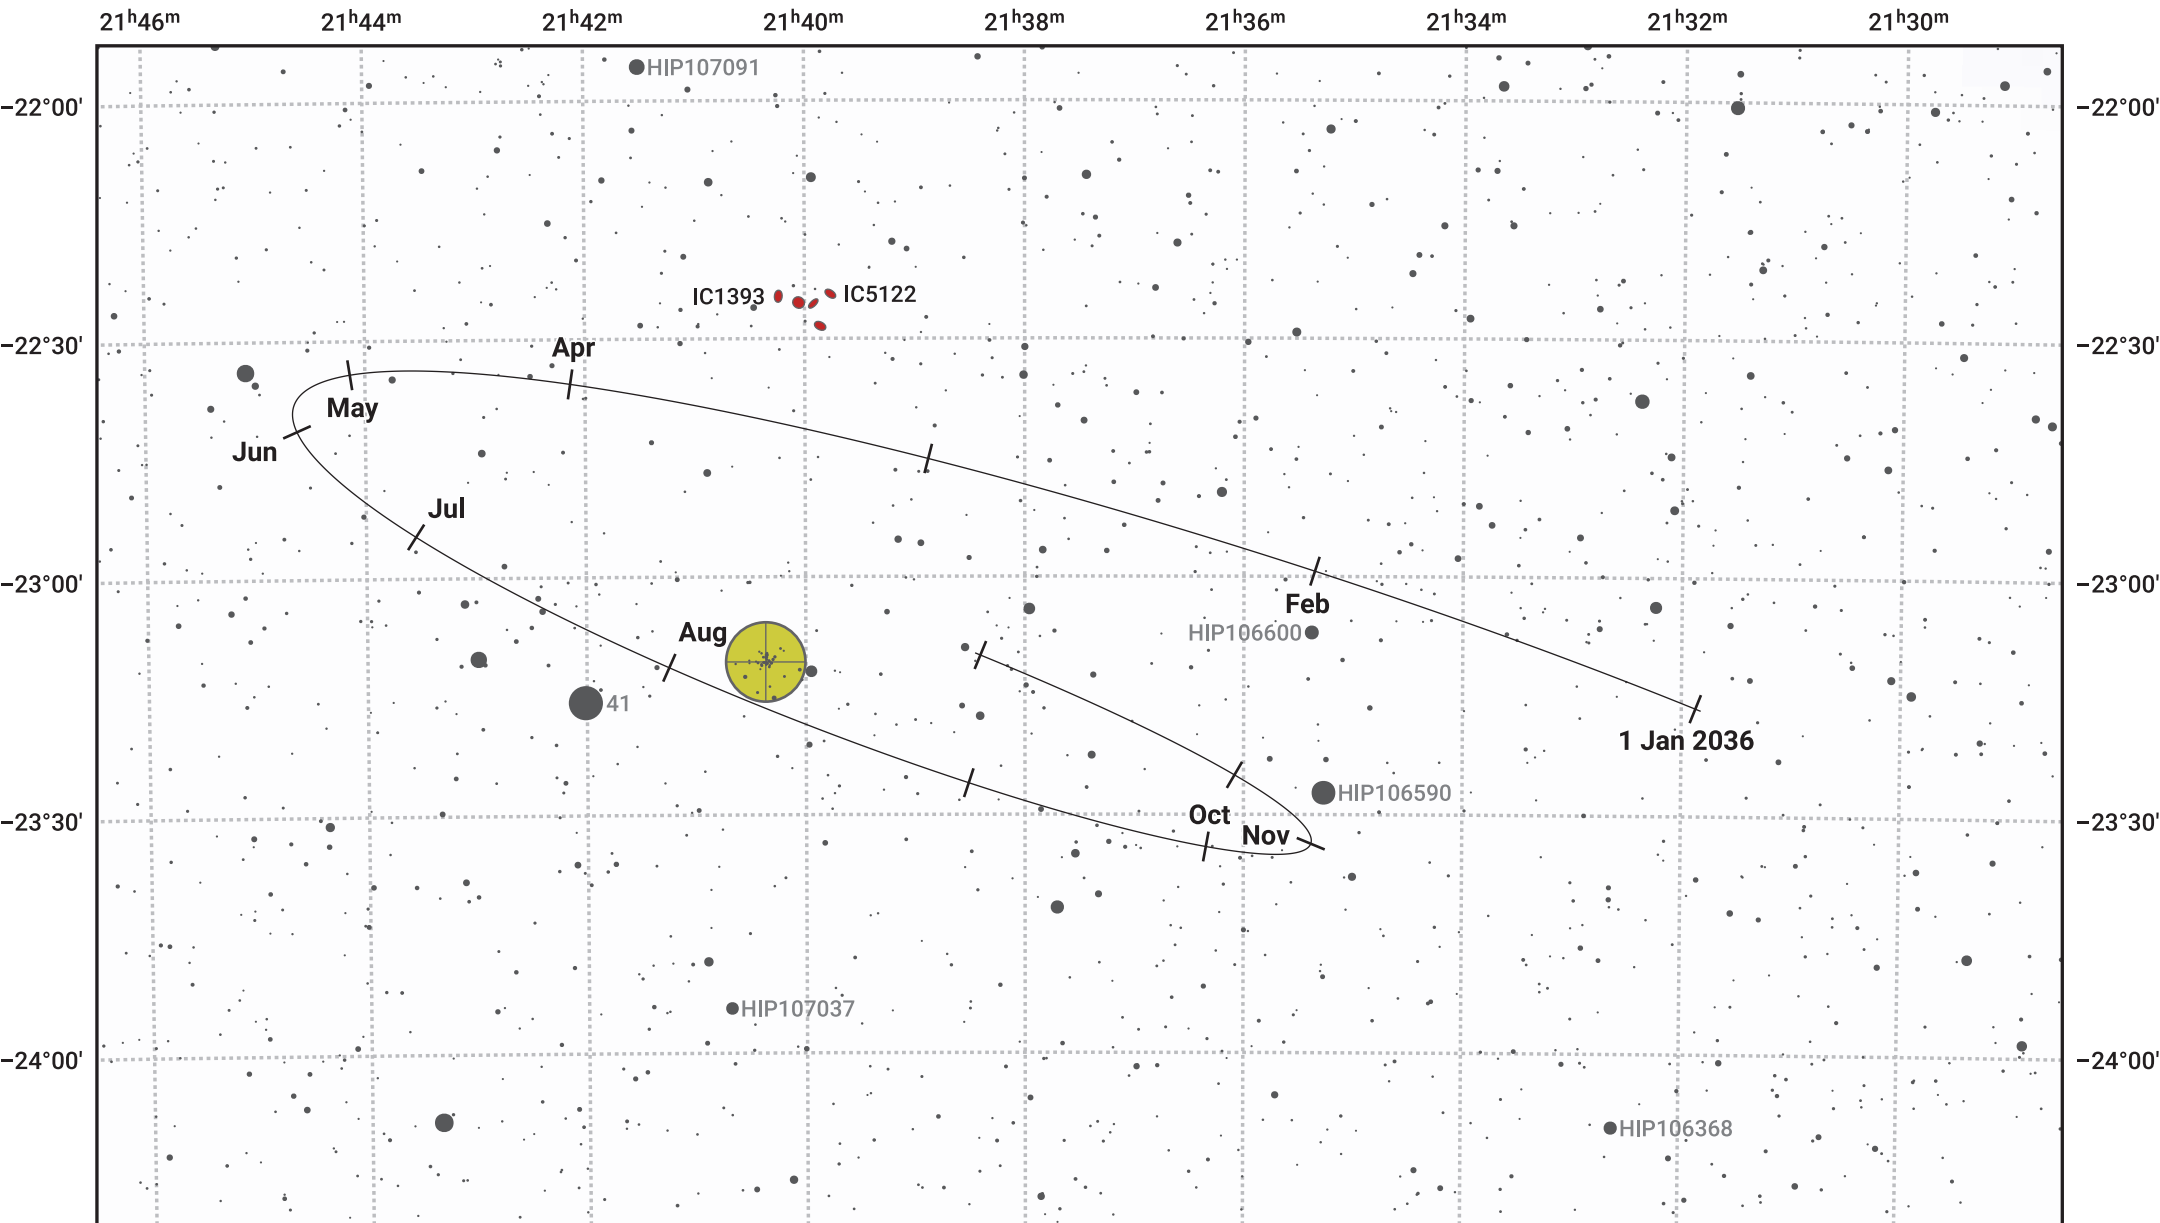

The path of Pluto in 2036

© Dominic Ford 2011–2024. Date markers placed at midnight UTC. Downloaded from <https://in-the-sky.org>

Magnitude scale: 14.0 13.0 12.0 11.0 10.0 9.0 8.0 7.0 6.0 5.0

— Ecliptic Plane

- Galaxy
- Bright nebula
- Open cluster
- ⊕ Globular cluster

Date	Mag
2036 Jan 1	15.5
2036 Apr 1	15.6
2036 Jul 1	15.5
2036 Oct 1	15.5
2037 Jan 1	15.6