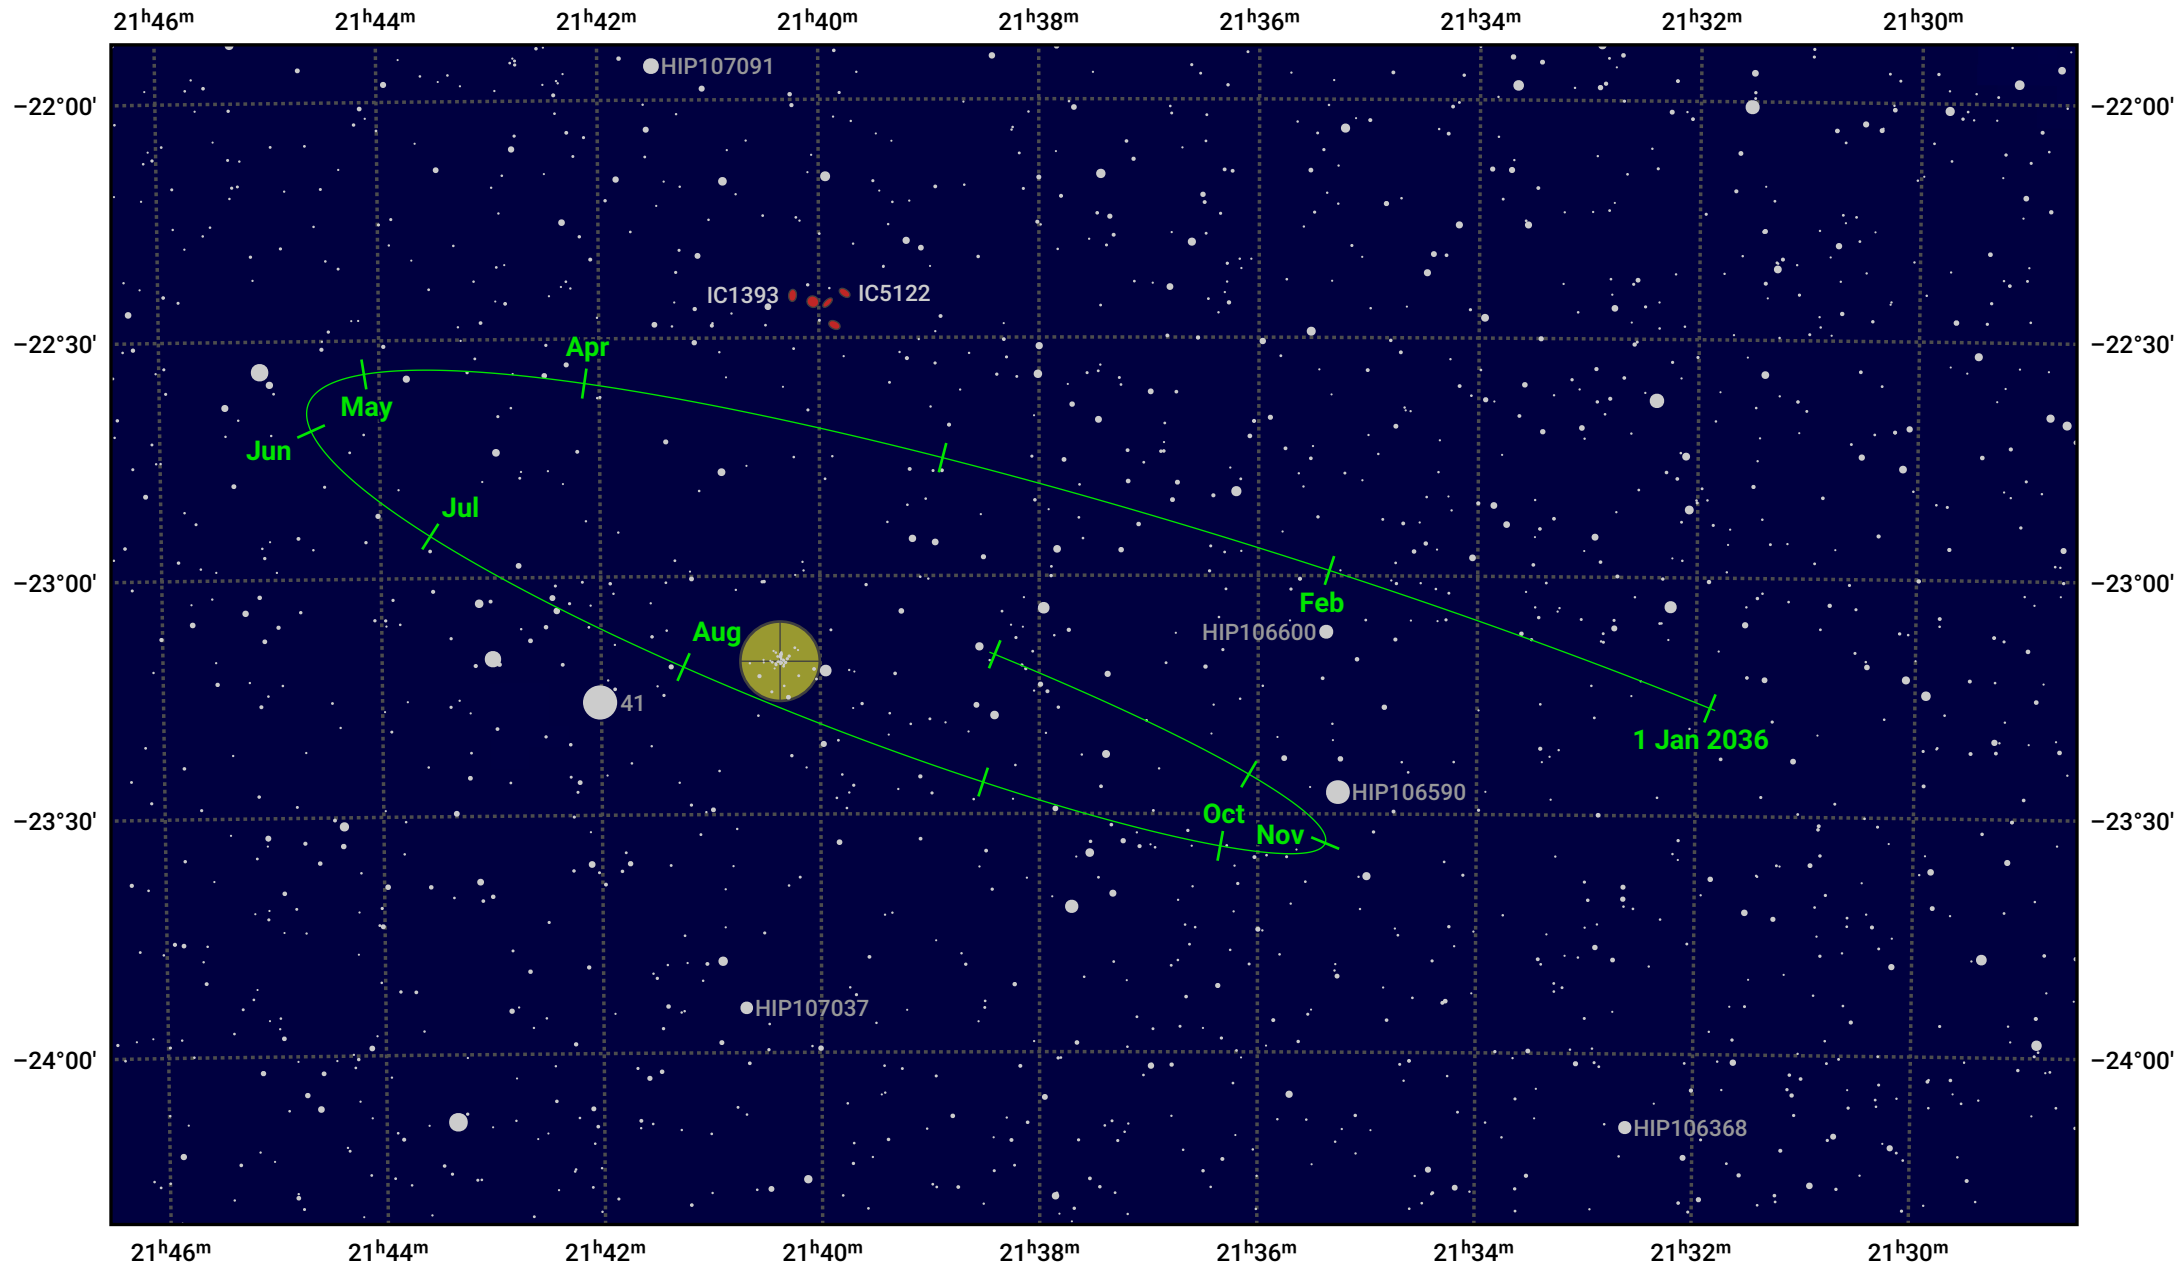

The path of Pluto in 2036

© Dominic Ford 2011–2024. Date markers placed at midnight UTC. Downloaded from <https://in-the-sky.org>

Magnitude scale: 14.0 13.0 12.0 11.0 10.0 9.0 8.0 7.0 6.0 5.0

— Ecliptic Plane

Galaxy Bright nebula Open cluster Globular cluster

Date	Mag
2036 Jan 1	15.5
2036 Apr 1	15.6
2036 Jul 1	15.5
2036 Oct 1	15.5
2037 Jan 1	15.6