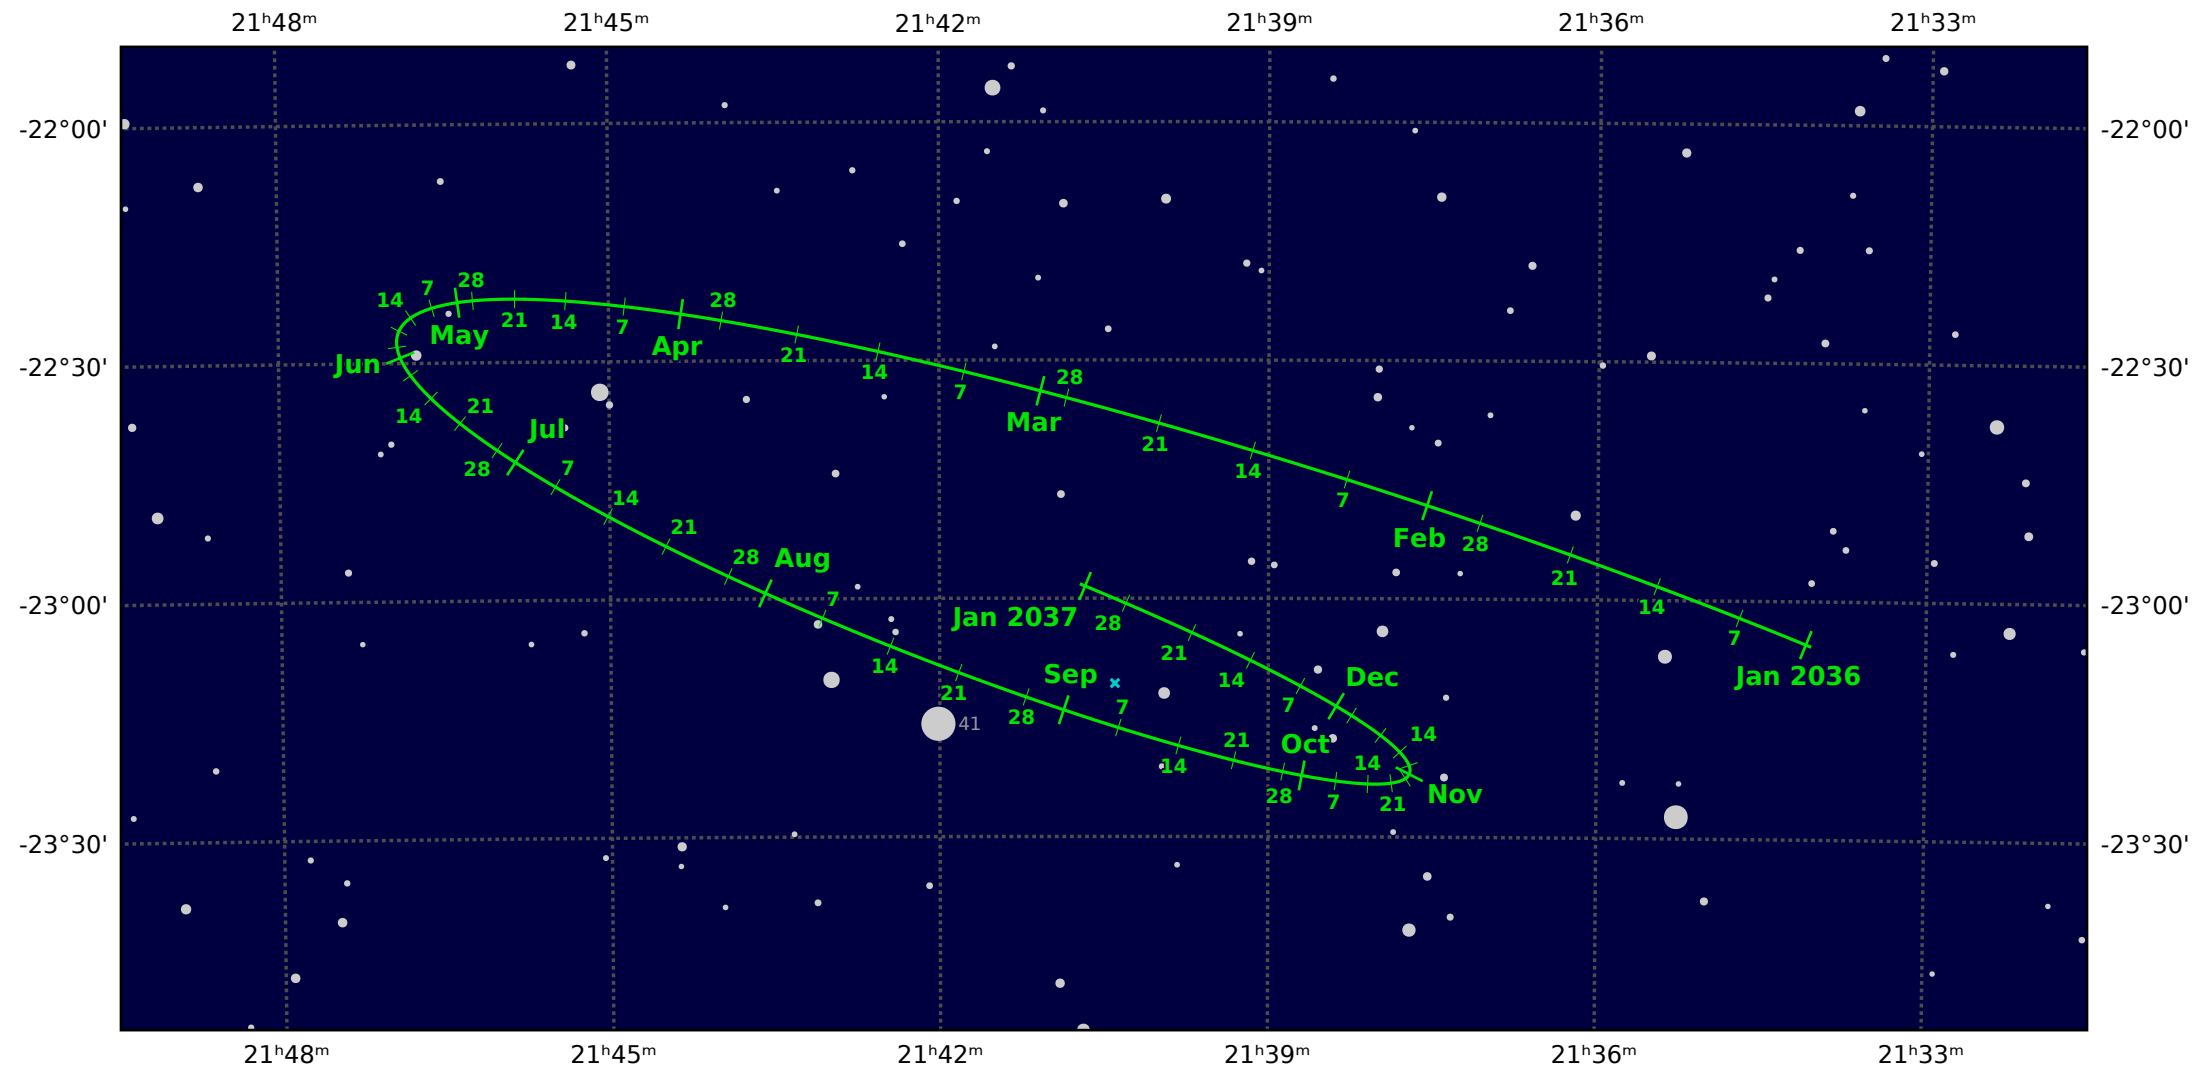

# The path of Pluto in 2036

© Dominic Ford 2011-2021. Downloaded from <https://in-the-sky.org>

Magnitude scale: •11.0 •10.5 •10.0 •9.5 •9.0 •8.5 •8.0 •7.5 •7.0 ●6.5 ●6.0 ●5.5 ●5.0

— Ecliptic Plane — Galactic Plane