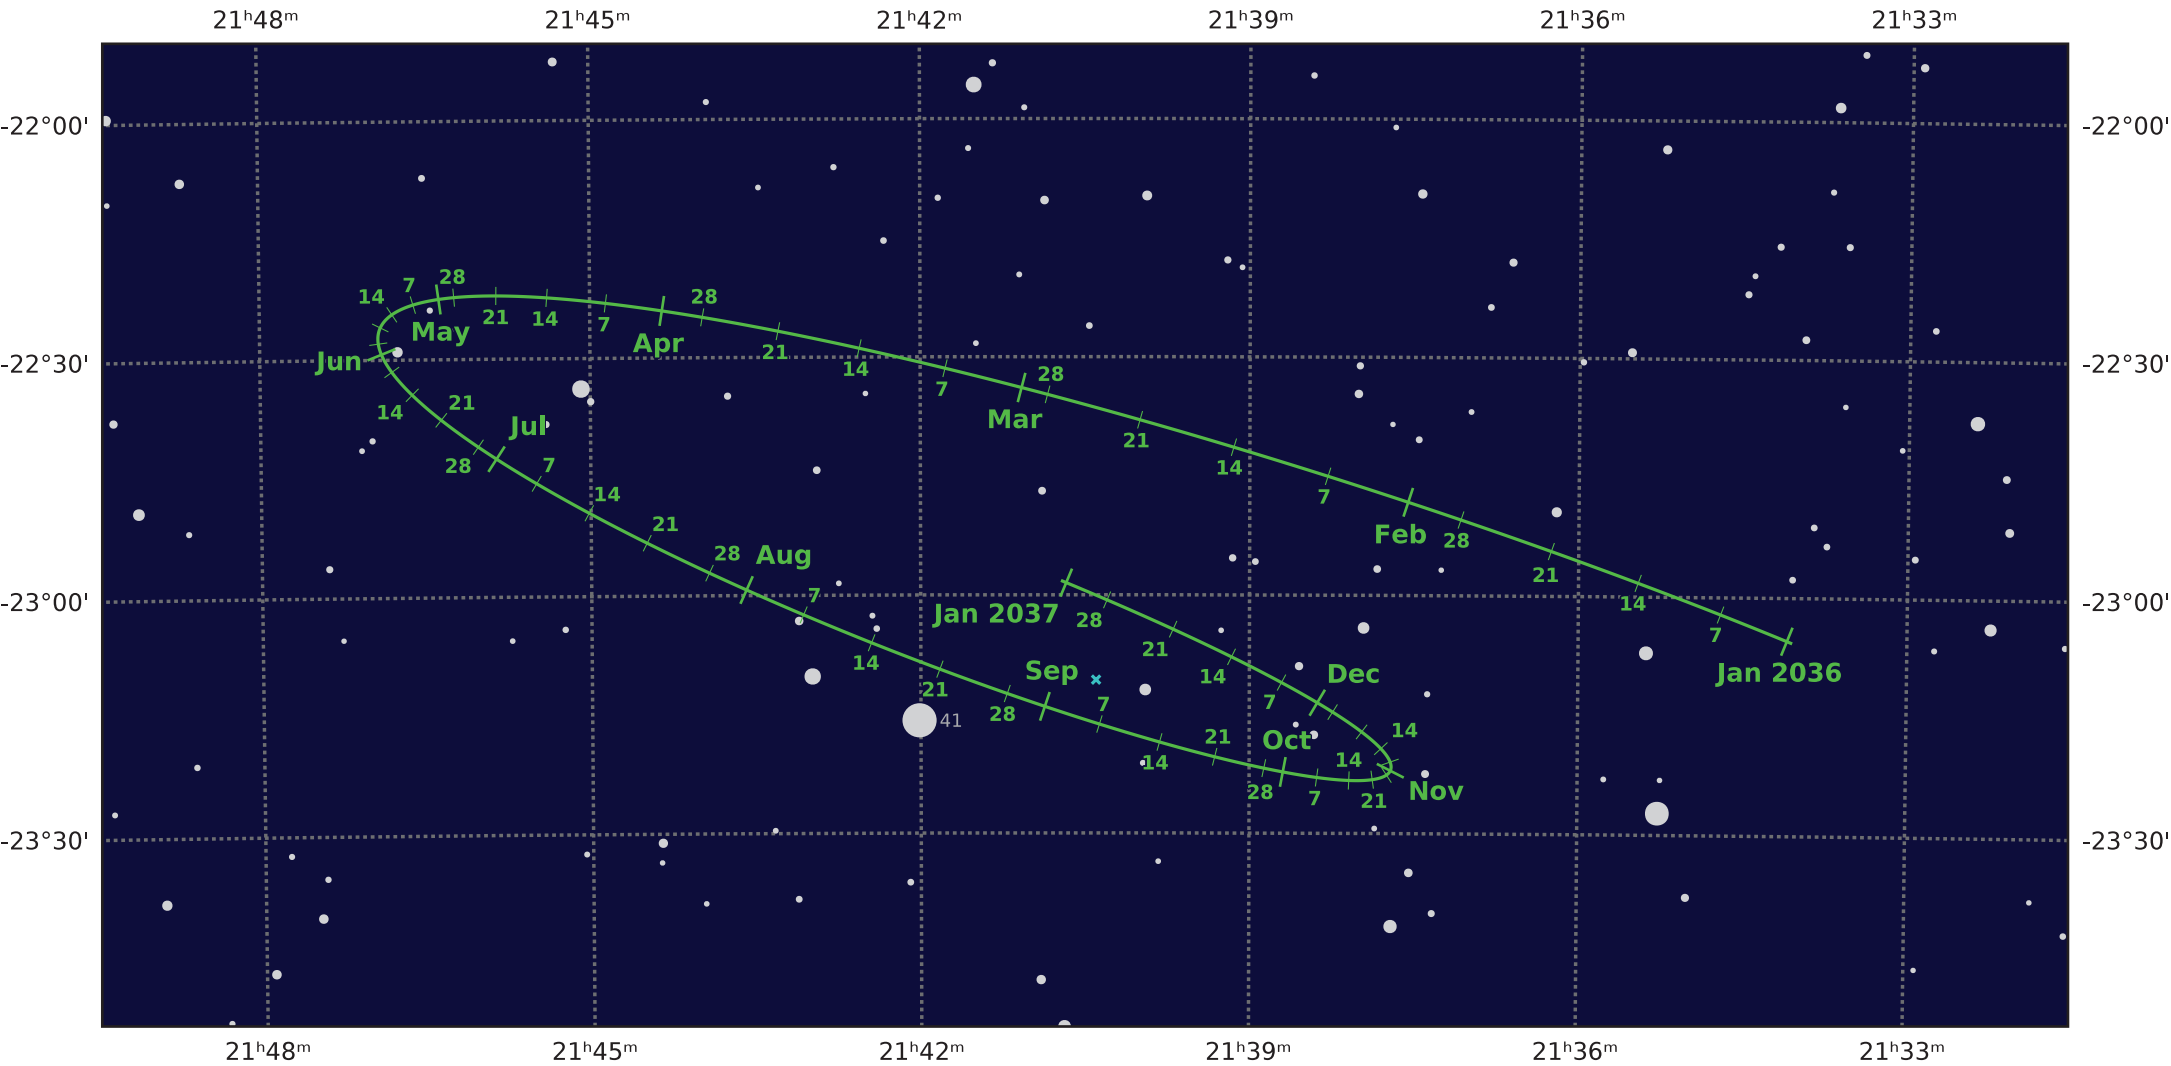

The path of Pluto in 2036

© Dominic Ford 2011-2021. Downloaded from <https://in-the-sky.org>

Magnitude scale: • 11.0 • 10.5 • 10.0 • 9.5 • 9.0 • 8.5 • 8.0 • 7.5 • 7.0 • 6.5 • 6.0 • 5.5 • 5.0

— Ecliptic Plane

— Galactic Plane