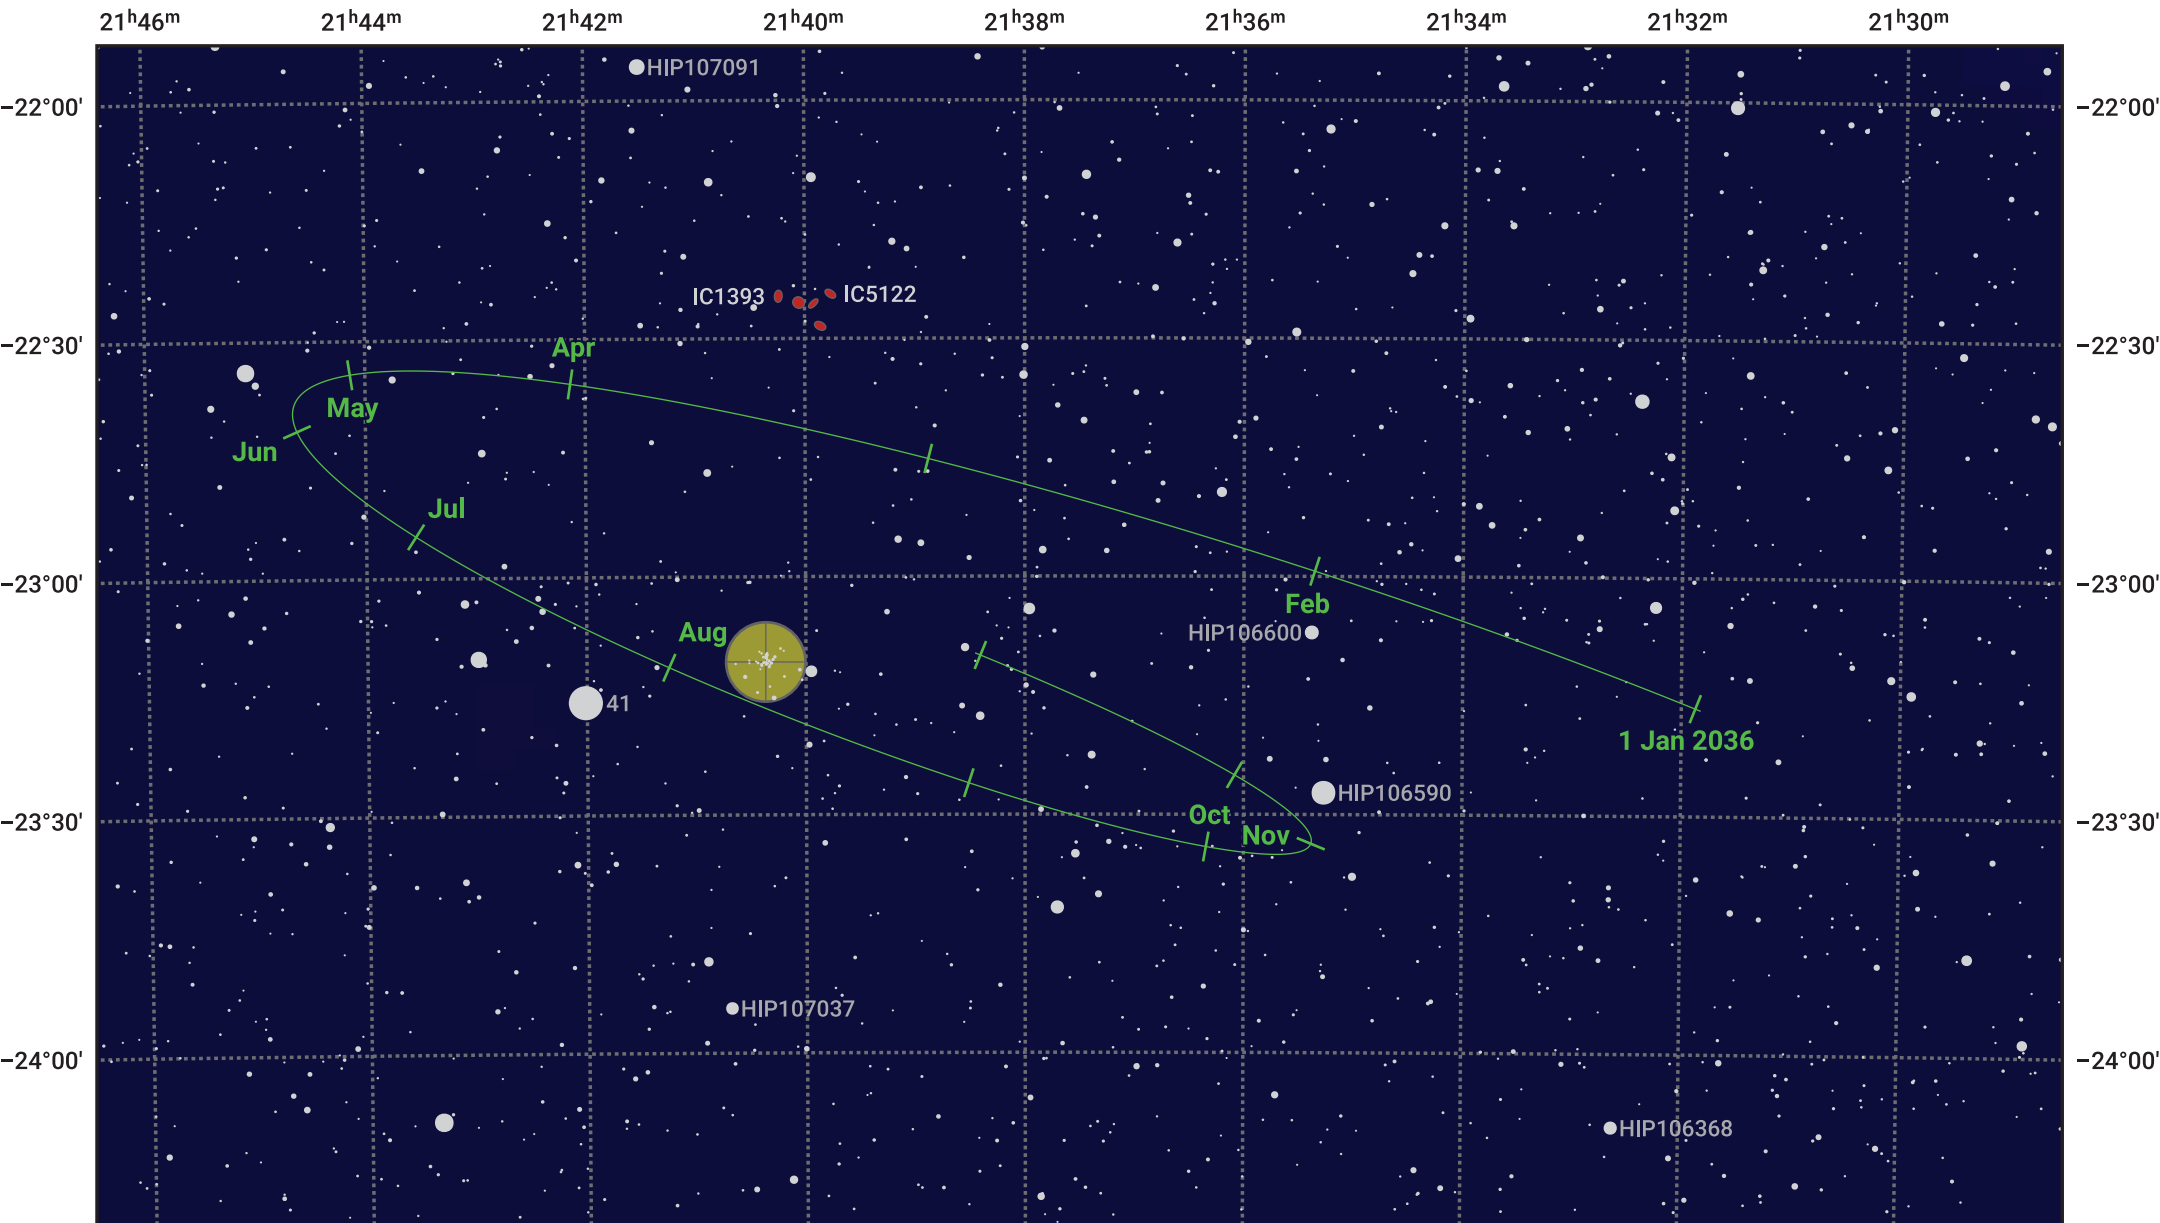

The path of Pluto in 2036

© Dominic Ford 2011–2024. Date markers placed at midnight UTC. Downloaded from <https://in-the-sky.org>

Magnitude scale: 14.0 13.0 12.0 11.0 10.0 9.0 8.0 7.0 6.0 5.0

— Ecliptic Plane

- Galaxy
- Bright nebula
- Open cluster
- ⊕ Globular cluster

Date	Mag
2036 Jan 1	15.5
2036 Apr 1	15.6
2036 Jul 1	15.5
2036 Oct 1	15.5
2037 Jan 1	15.6