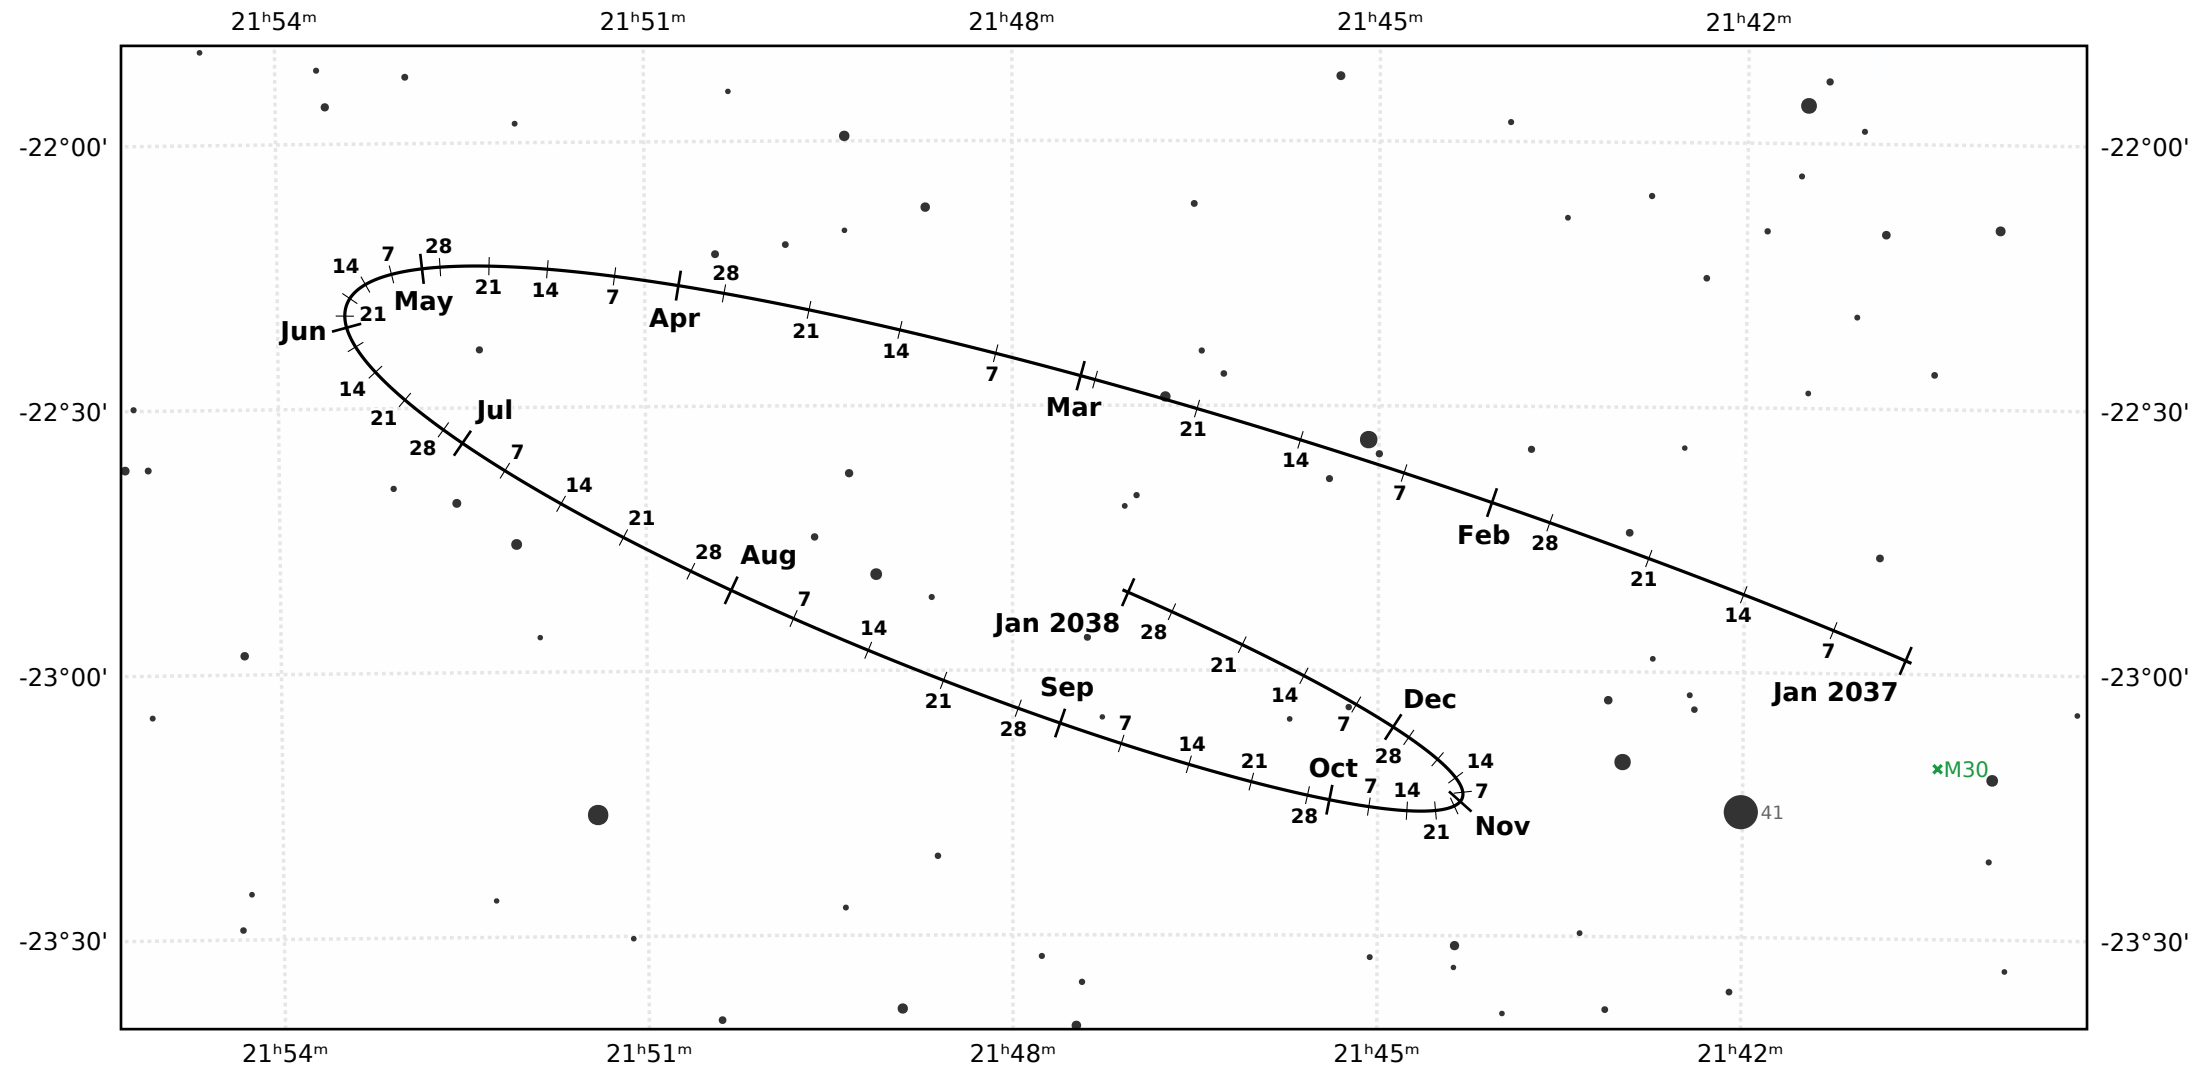

The path of Pluto in 2037

© Dominic Ford 2011-2021. Downloaded from <https://in-the-sky.org>

Magnitude scale: •11.0 •10.5 •10.0 •9.5 •9.0 •8.5 •8.0 •7.5 •7.0 •6.5 •6.0 •5.5 •5.0

— The Equator — Ecliptic Plane — Galactic Plane