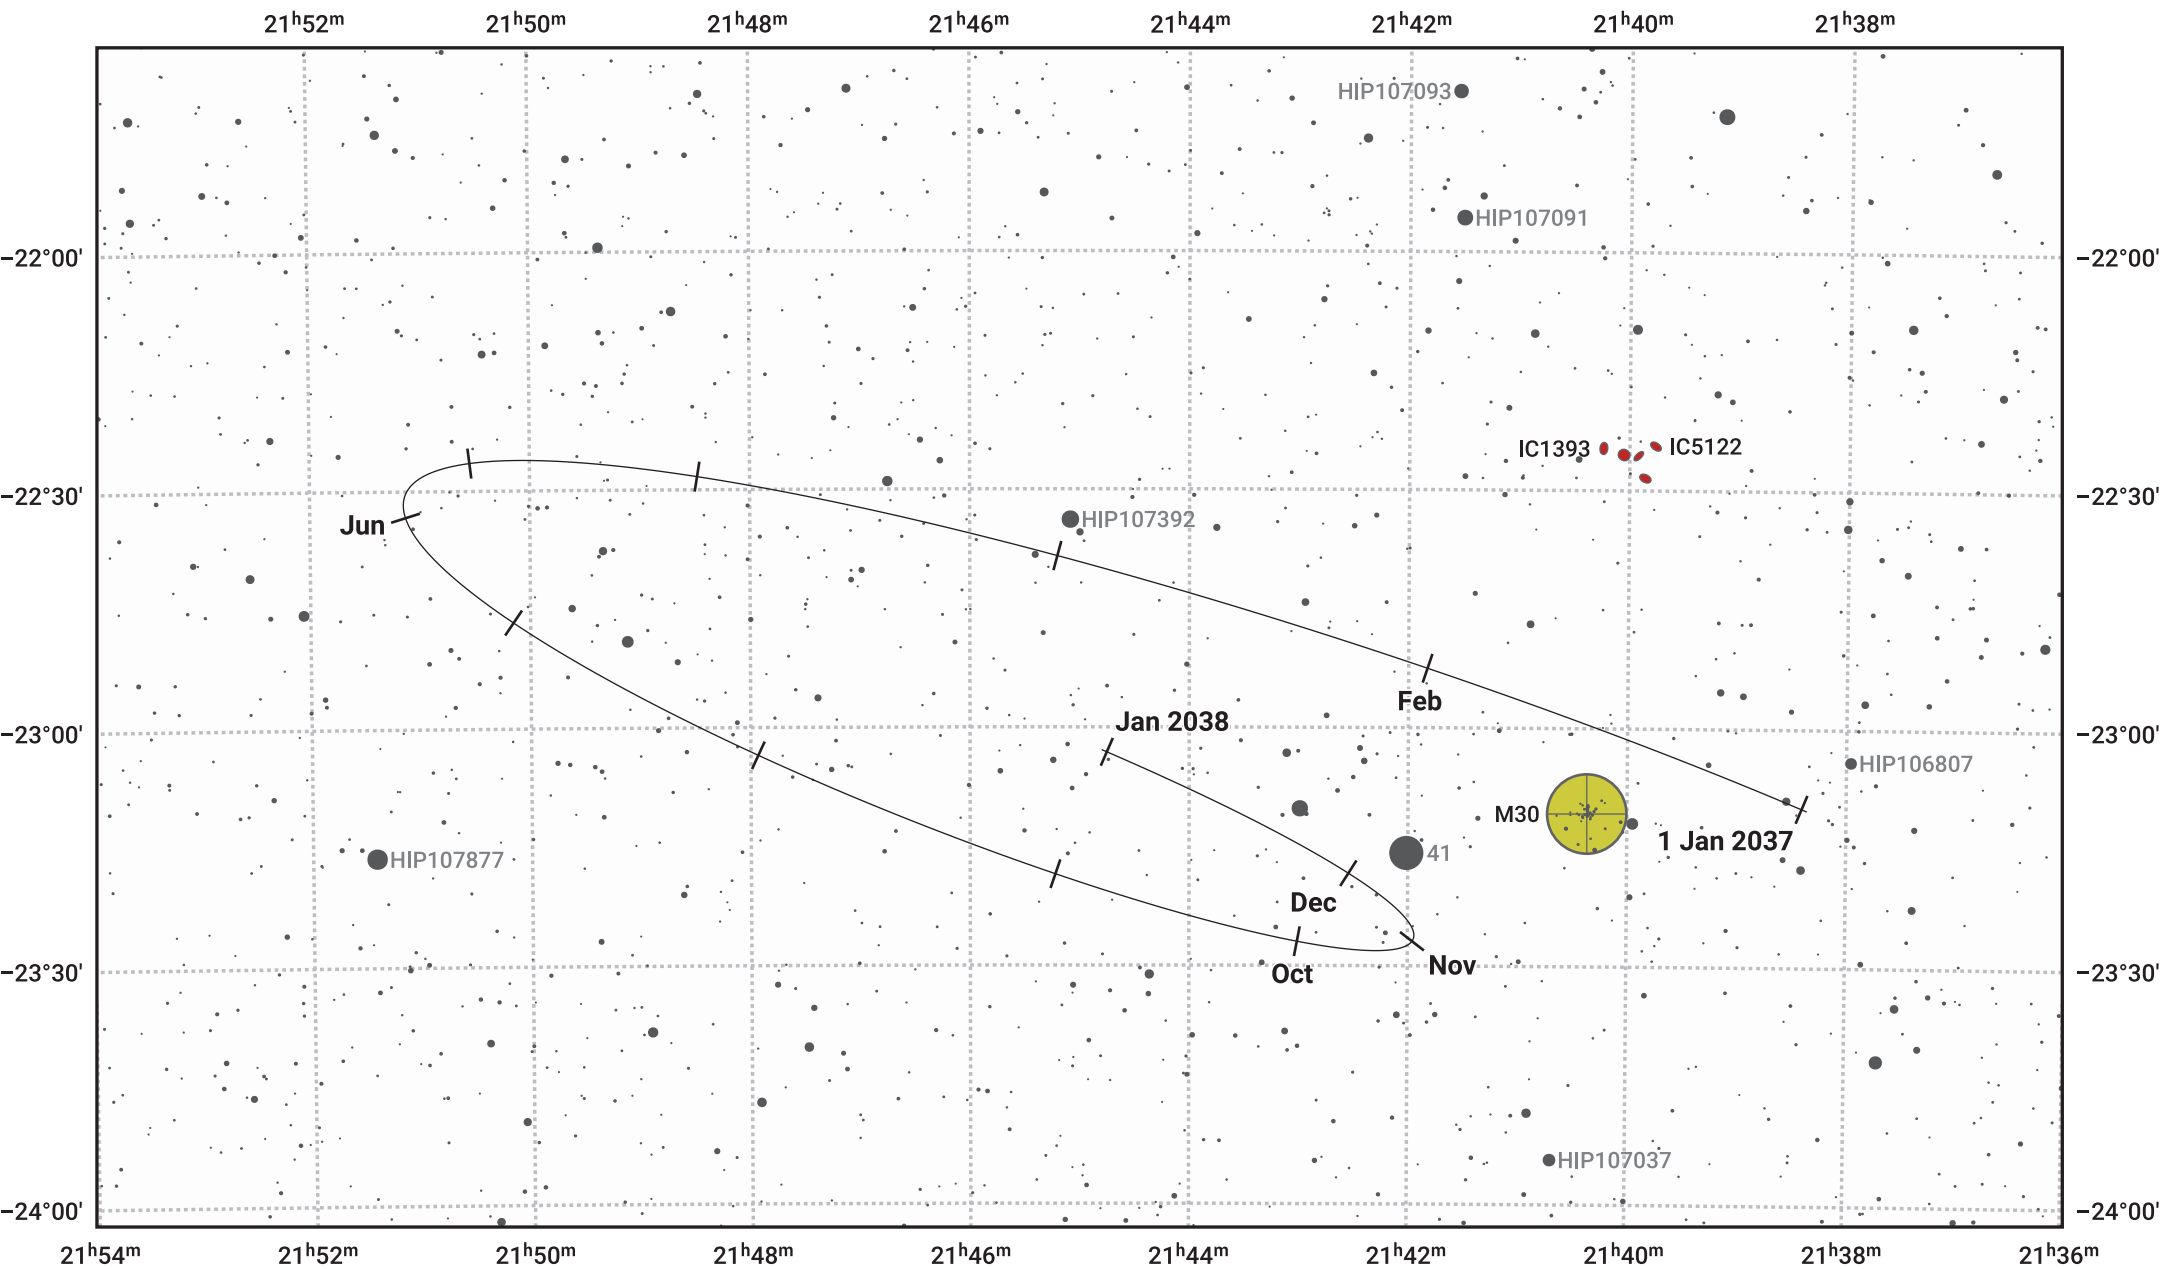

The path of Pluto in 2037

© Dominic Ford 2011–2024. Date markers placed at midnight UTC. Downloaded from <https://in-the-sky.org>

Magnitude scale: 14.0 13.0 12.0 11.0 10.0 9.0 8.0 7.0 6.0 5.0

— Ecliptic Plane

- Galaxy
- Bright nebula
- Open cluster
- ⊕ Globular cluster

Date	Mag
2037 Jan 1	15.6
2037 Apr 1	15.6
2037 Jul 1	15.5
2037 Oct 1	15.5
2038 Jan 1	15.6