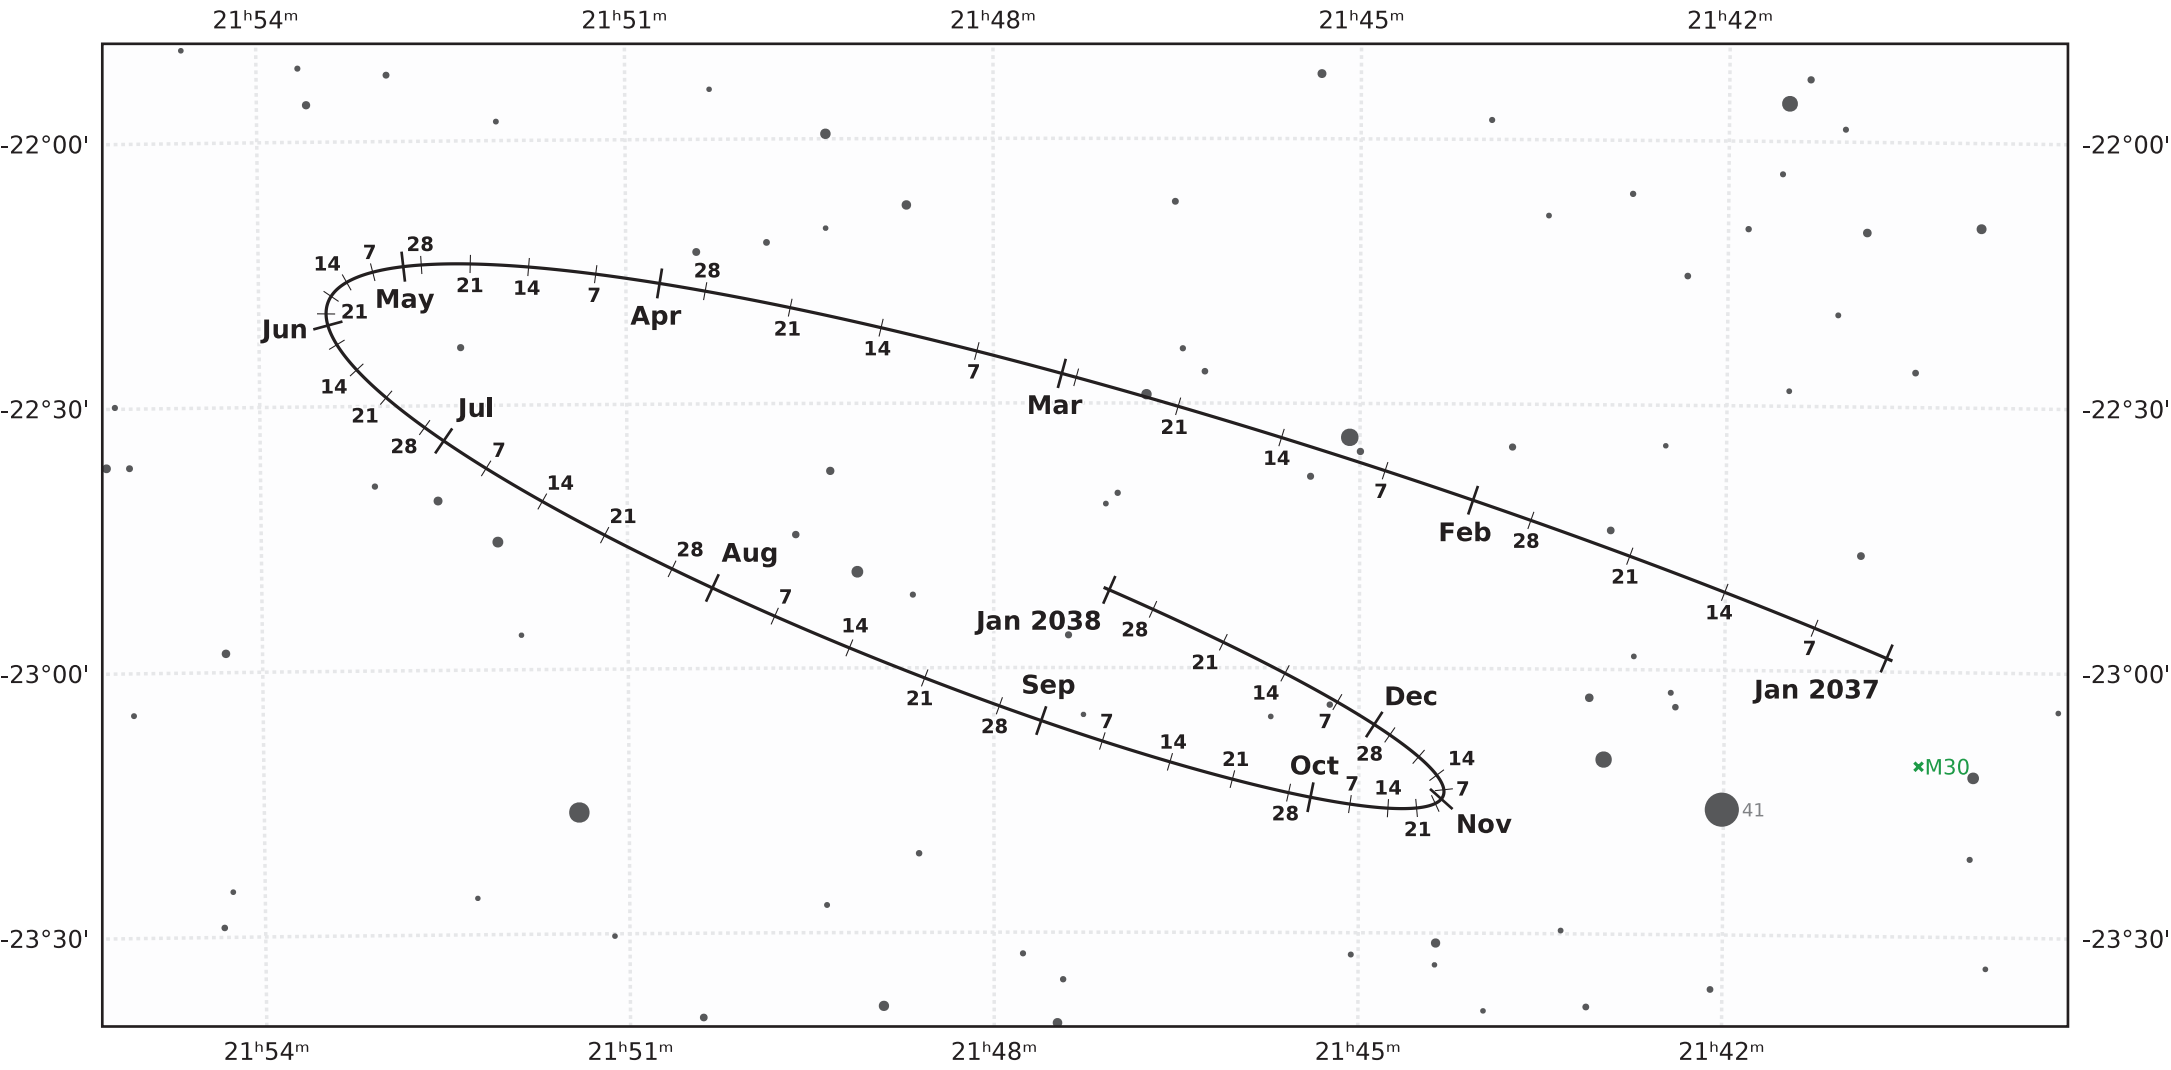

The path of Pluto in 2037

© Dominic Ford 2011-2021. Downloaded from <https://in-the-sky.org>

Magnitude scale: •11.0 •10.5 •10.0 •9.5 •9.0 •8.5 •8.0 •7.5 •7.0 ●6.5 ●6.0 ●5.5 ●5.0

— The Equator — Ecliptic Plane — Galactic Plane