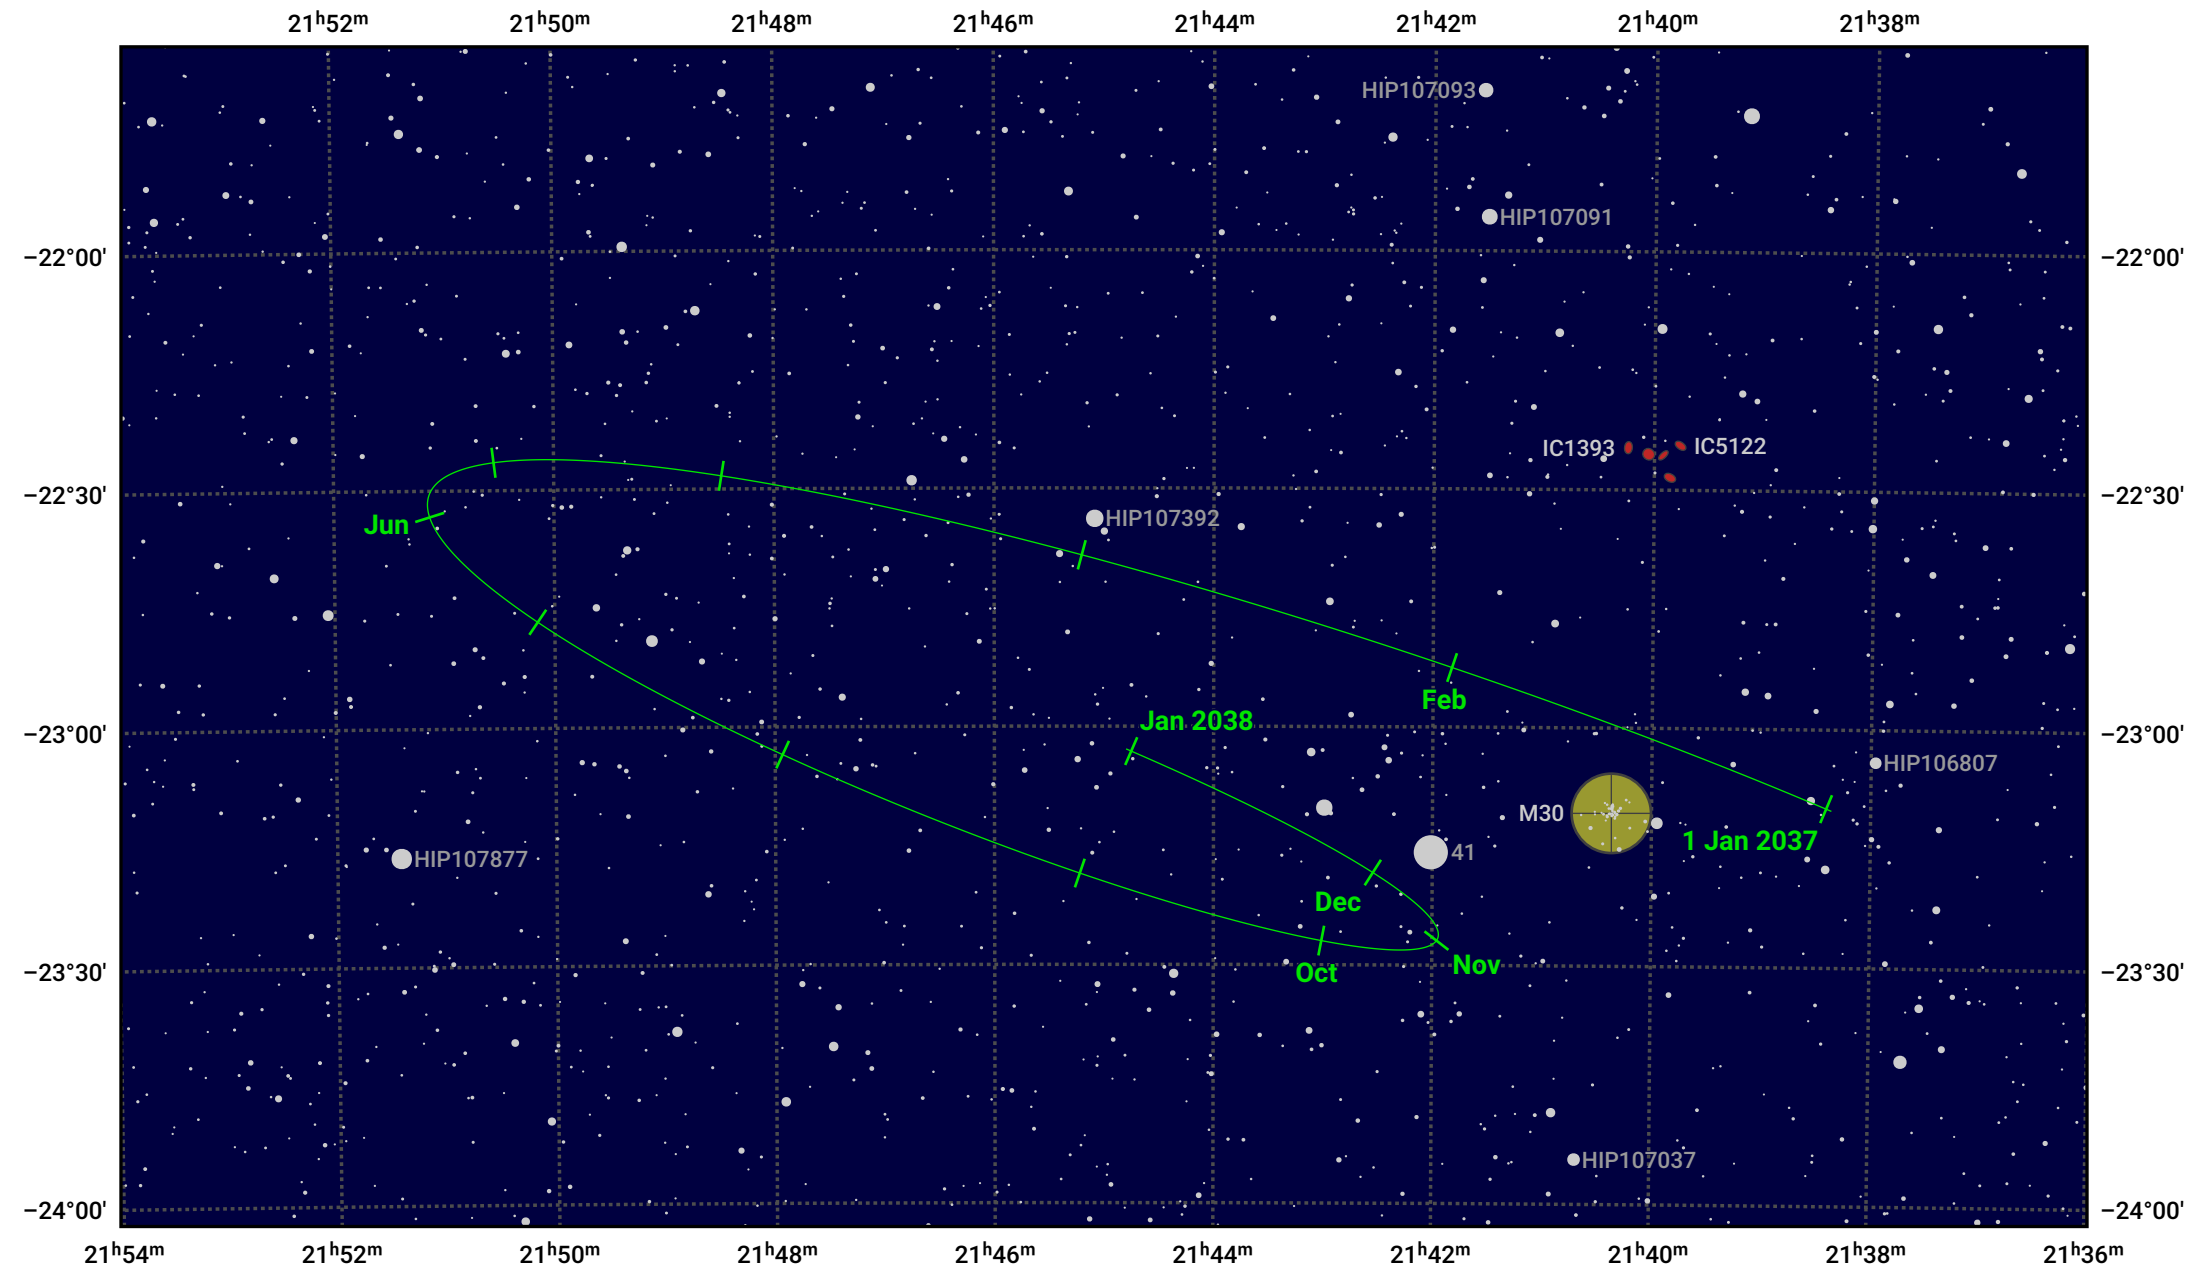

The path of Pluto in 2037

© Dominic Ford 2011–2024. Date markers placed at midnight UTC. Downloaded from <https://in-the-sky.org>

Magnitude scale: 14.0 13.0 12.0 11.0 10.0 9.0 8.0 7.0 6.0 5.0

— Ecliptic Plane

Galaxy Bright nebula Open cluster Globular cluster

Date	Mag
2037 Jan 1	15.6
2037 Apr 1	15.6
2037 Jul 1	15.5
2037 Oct 1	15.5
2038 Jan 1	15.6