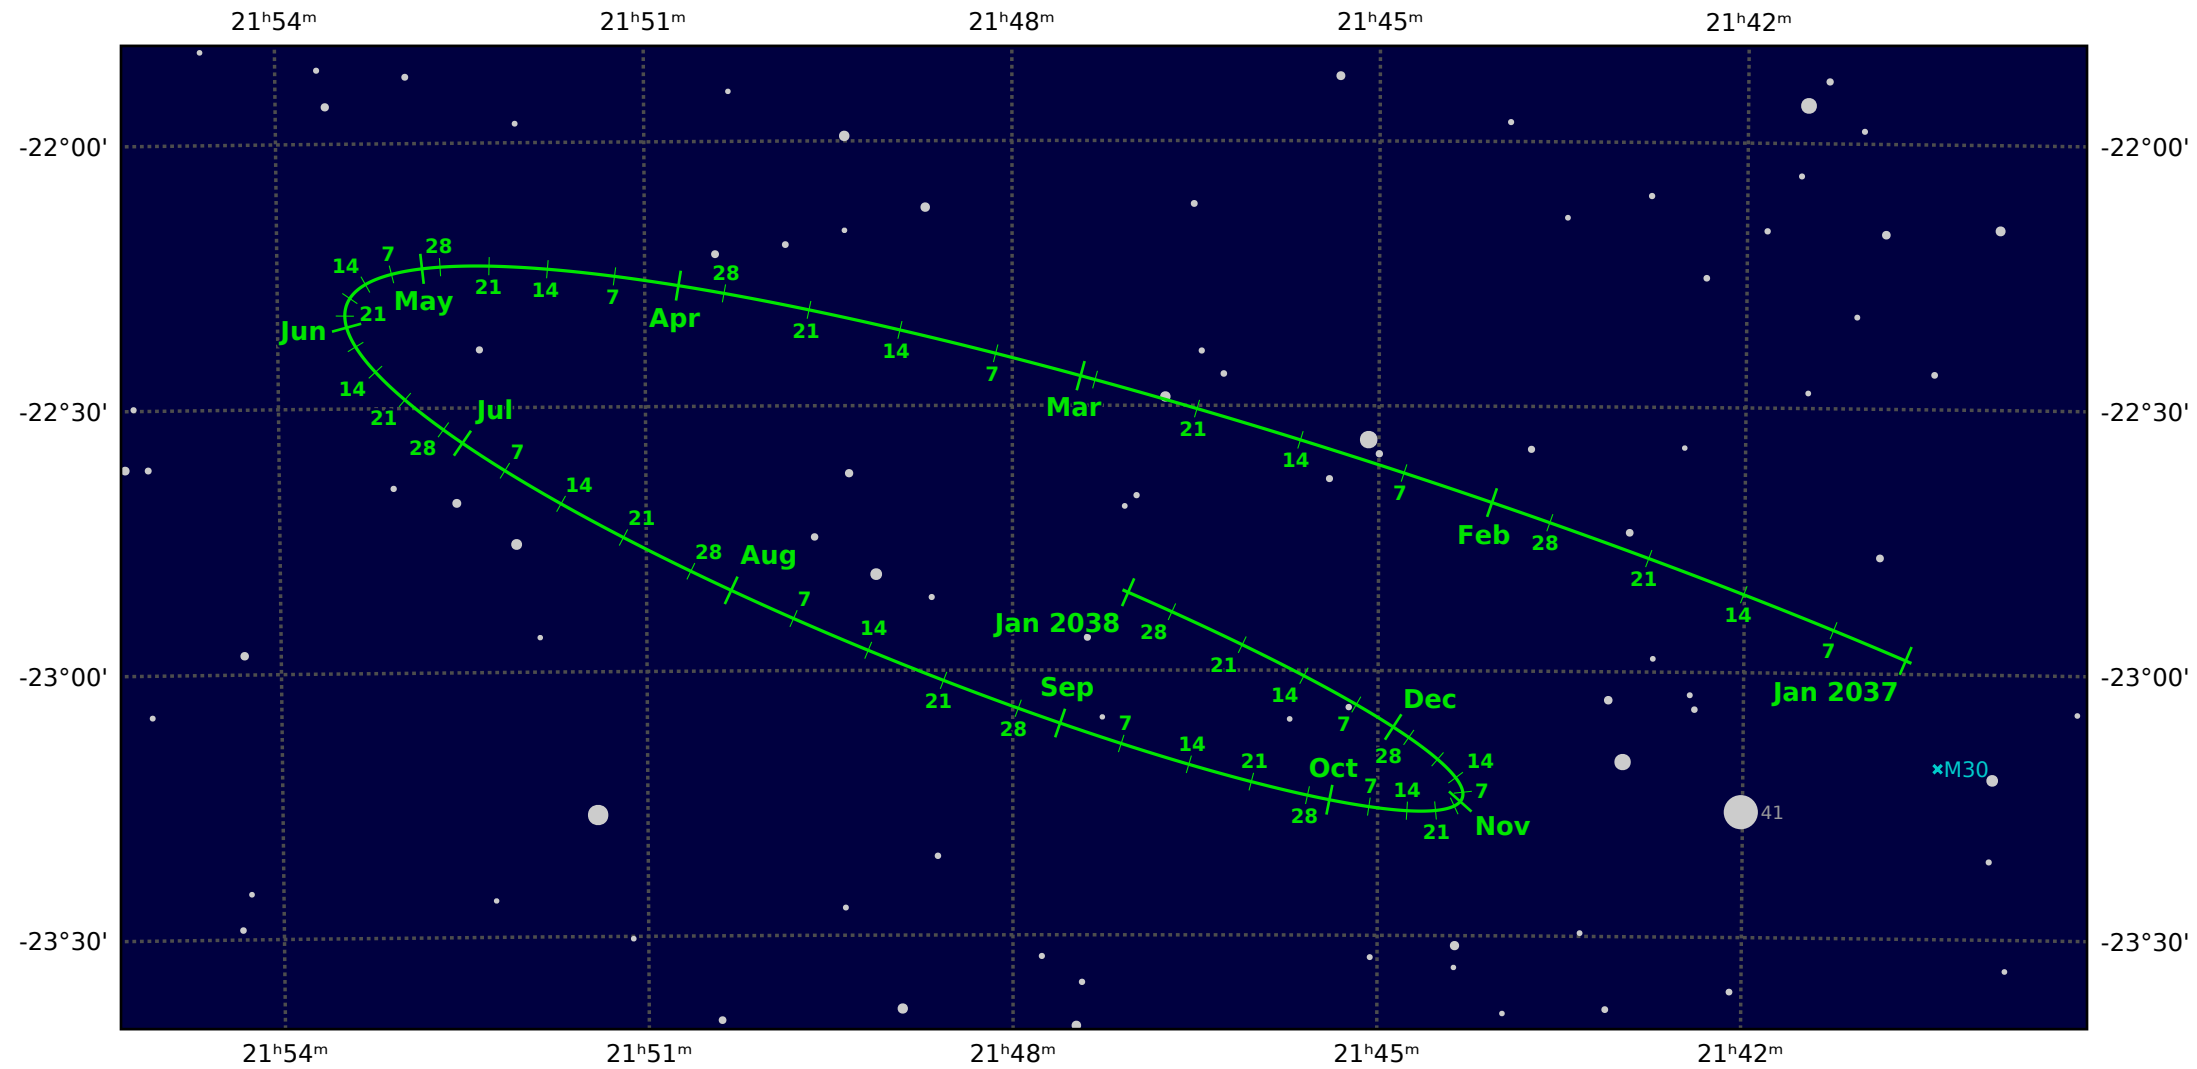

# The path of Pluto in 2037

© Dominic Ford 2011-2021. Downloaded from <https://in-the-sky.org>

Magnitude scale: •11.0 •10.5 •10.0 •9.5 •9.0 •8.5 •8.0 •7.5 •7.0 •6.5 •6.0 •5.5 •5.0

— Ecliptic Plane — Galactic Plane