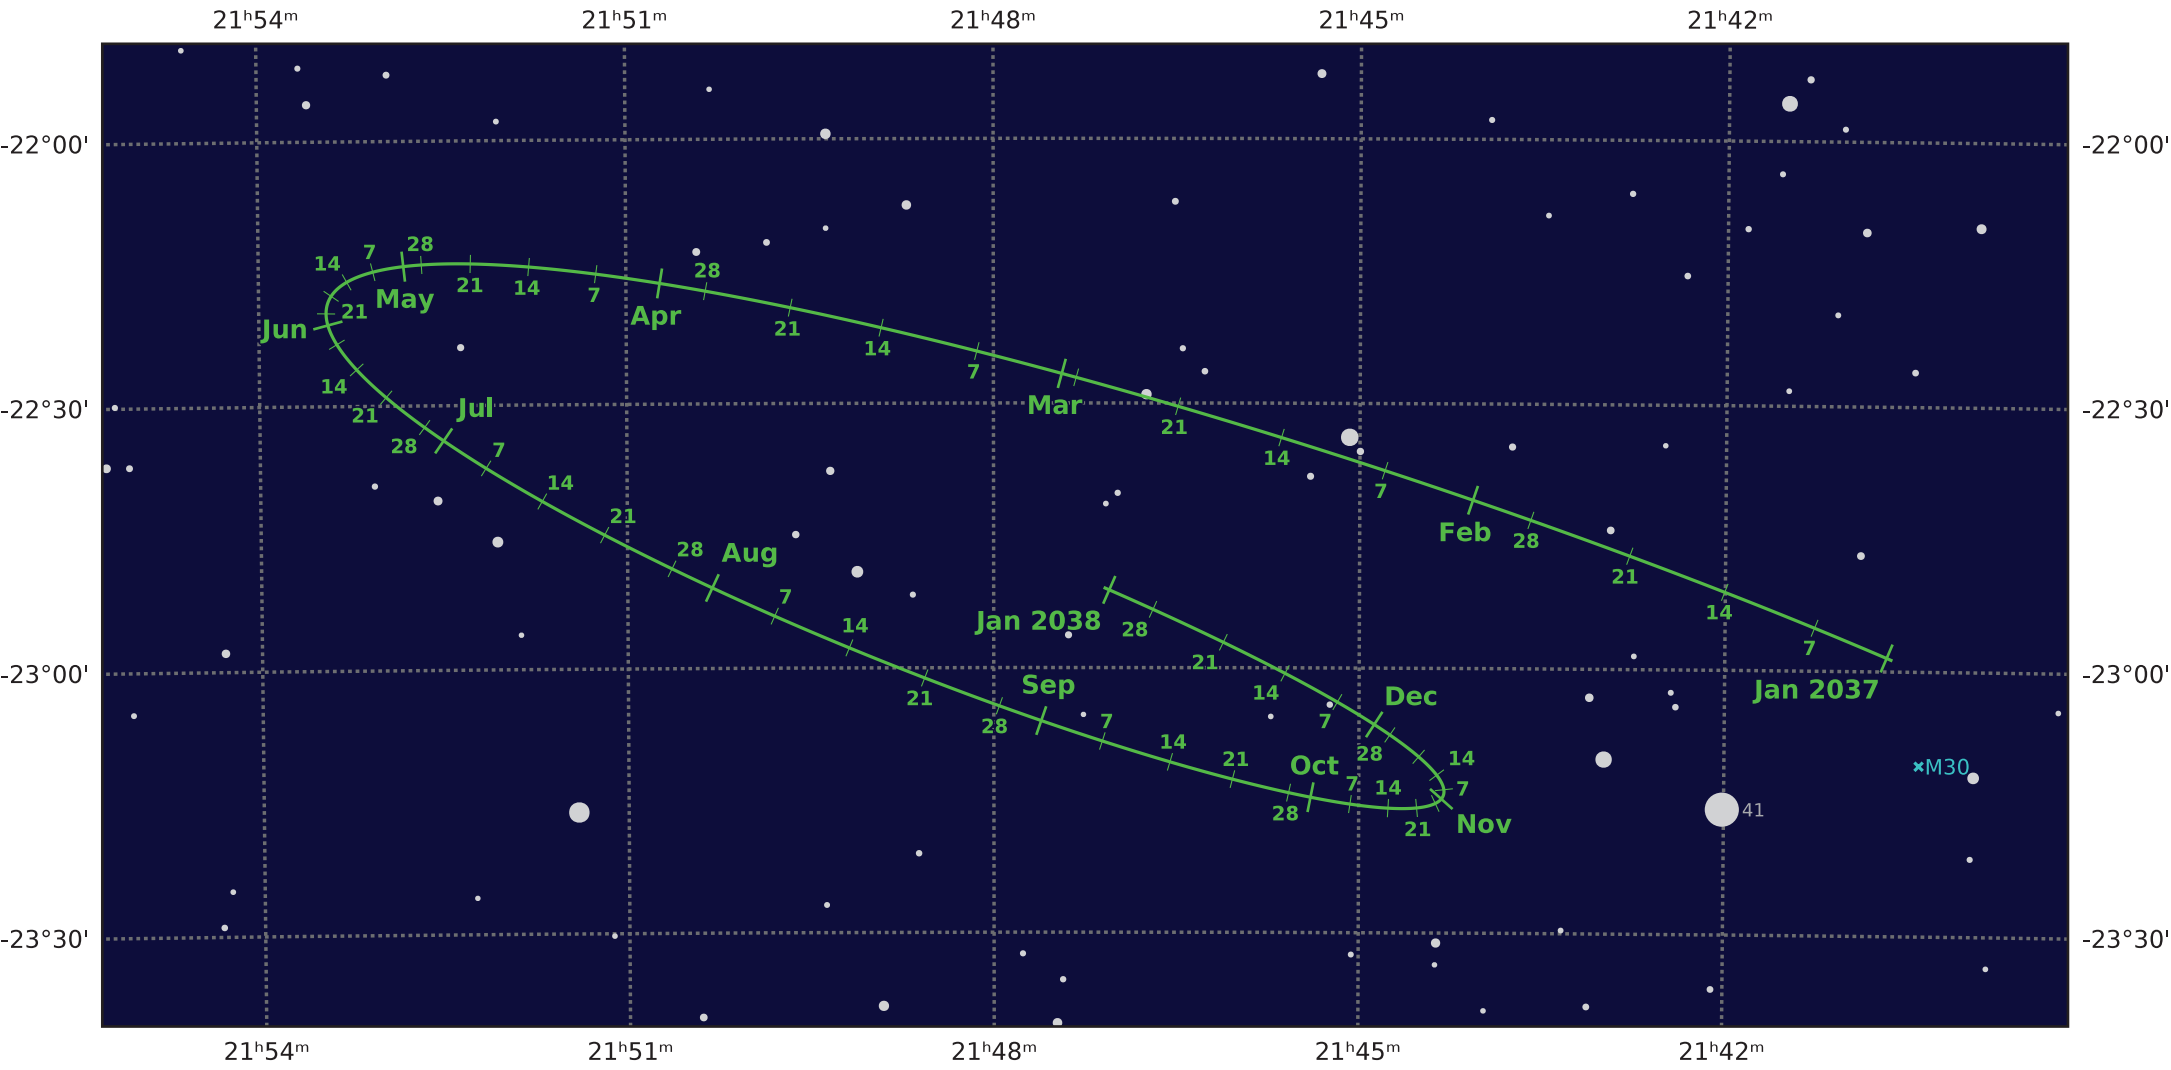

The path of Pluto in 2037

© Dominic Ford 2011-2021. Downloaded from <https://in-the-sky.org>

Magnitude scale: • 11.0 • 10.5 • 10.0 • 9.5 • 9.0 • 8.5 • 8.0 • 7.5 • 7.0 • 6.5 • 6.0 • 5.5 • 5.0

— Ecliptic Plane — Galactic Plane