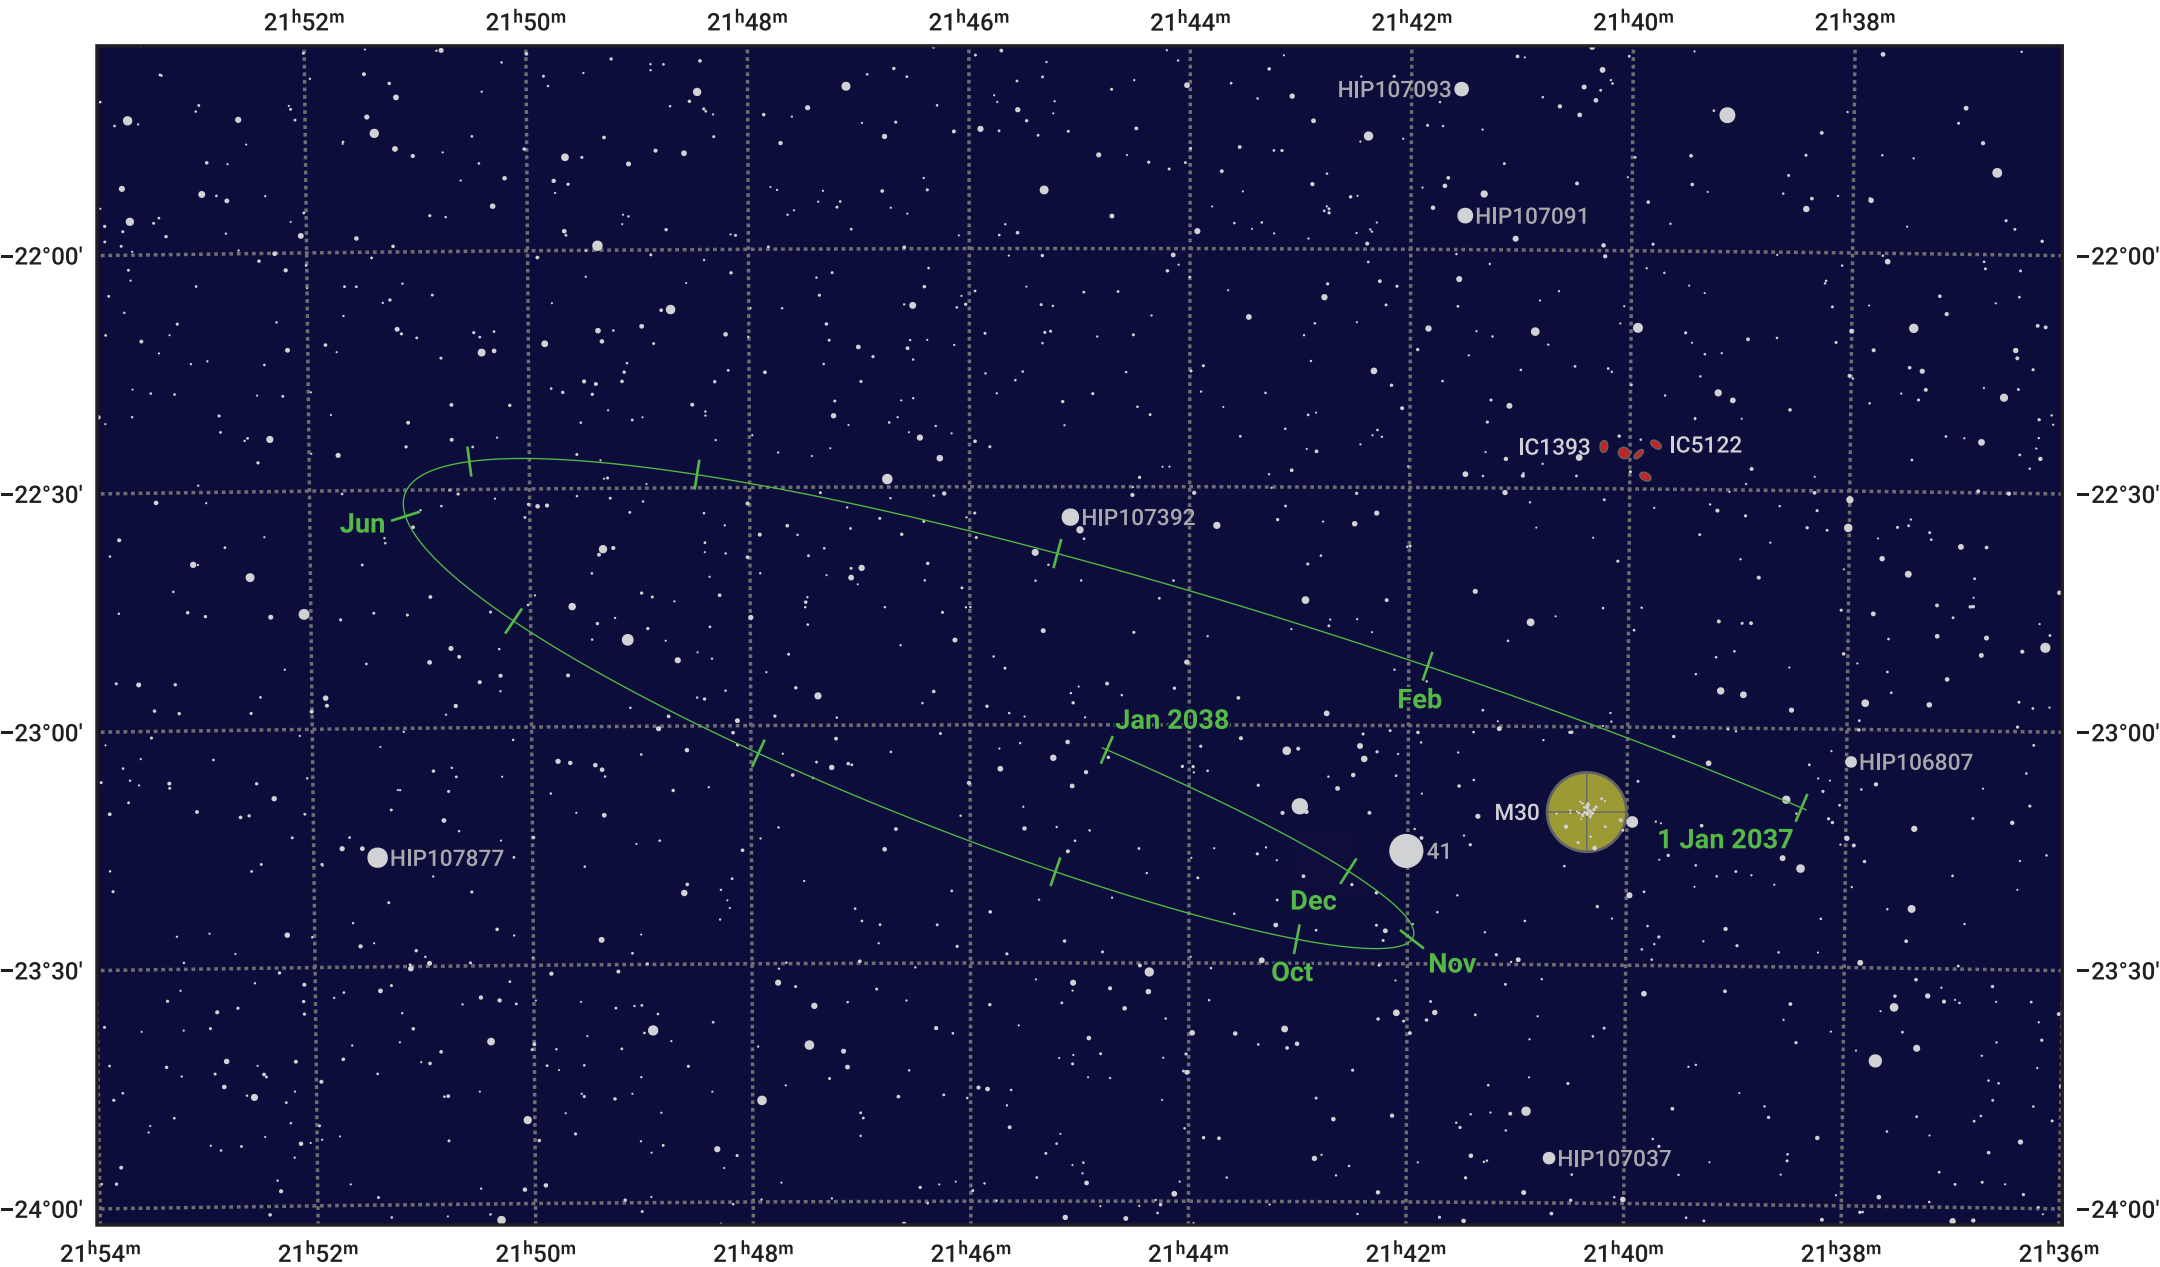

The path of Pluto in 2037

© Dominic Ford 2011–2024. Date markers placed at midnight UTC. Downloaded from <https://in-the-sky.org>

Magnitude scale: 14.0 13.0 12.0 11.0 10.0 9.0 8.0 7.0 6.0 5.0

— Ecliptic Plane

- Galaxy
- Bright nebula
- Open cluster
- Globular cluster

Date	Mag
2037 Jan 1	15.6
2037 Apr 1	15.6
2037 Jul 1	15.5
2037 Oct 1	15.5
2038 Jan 1	15.6