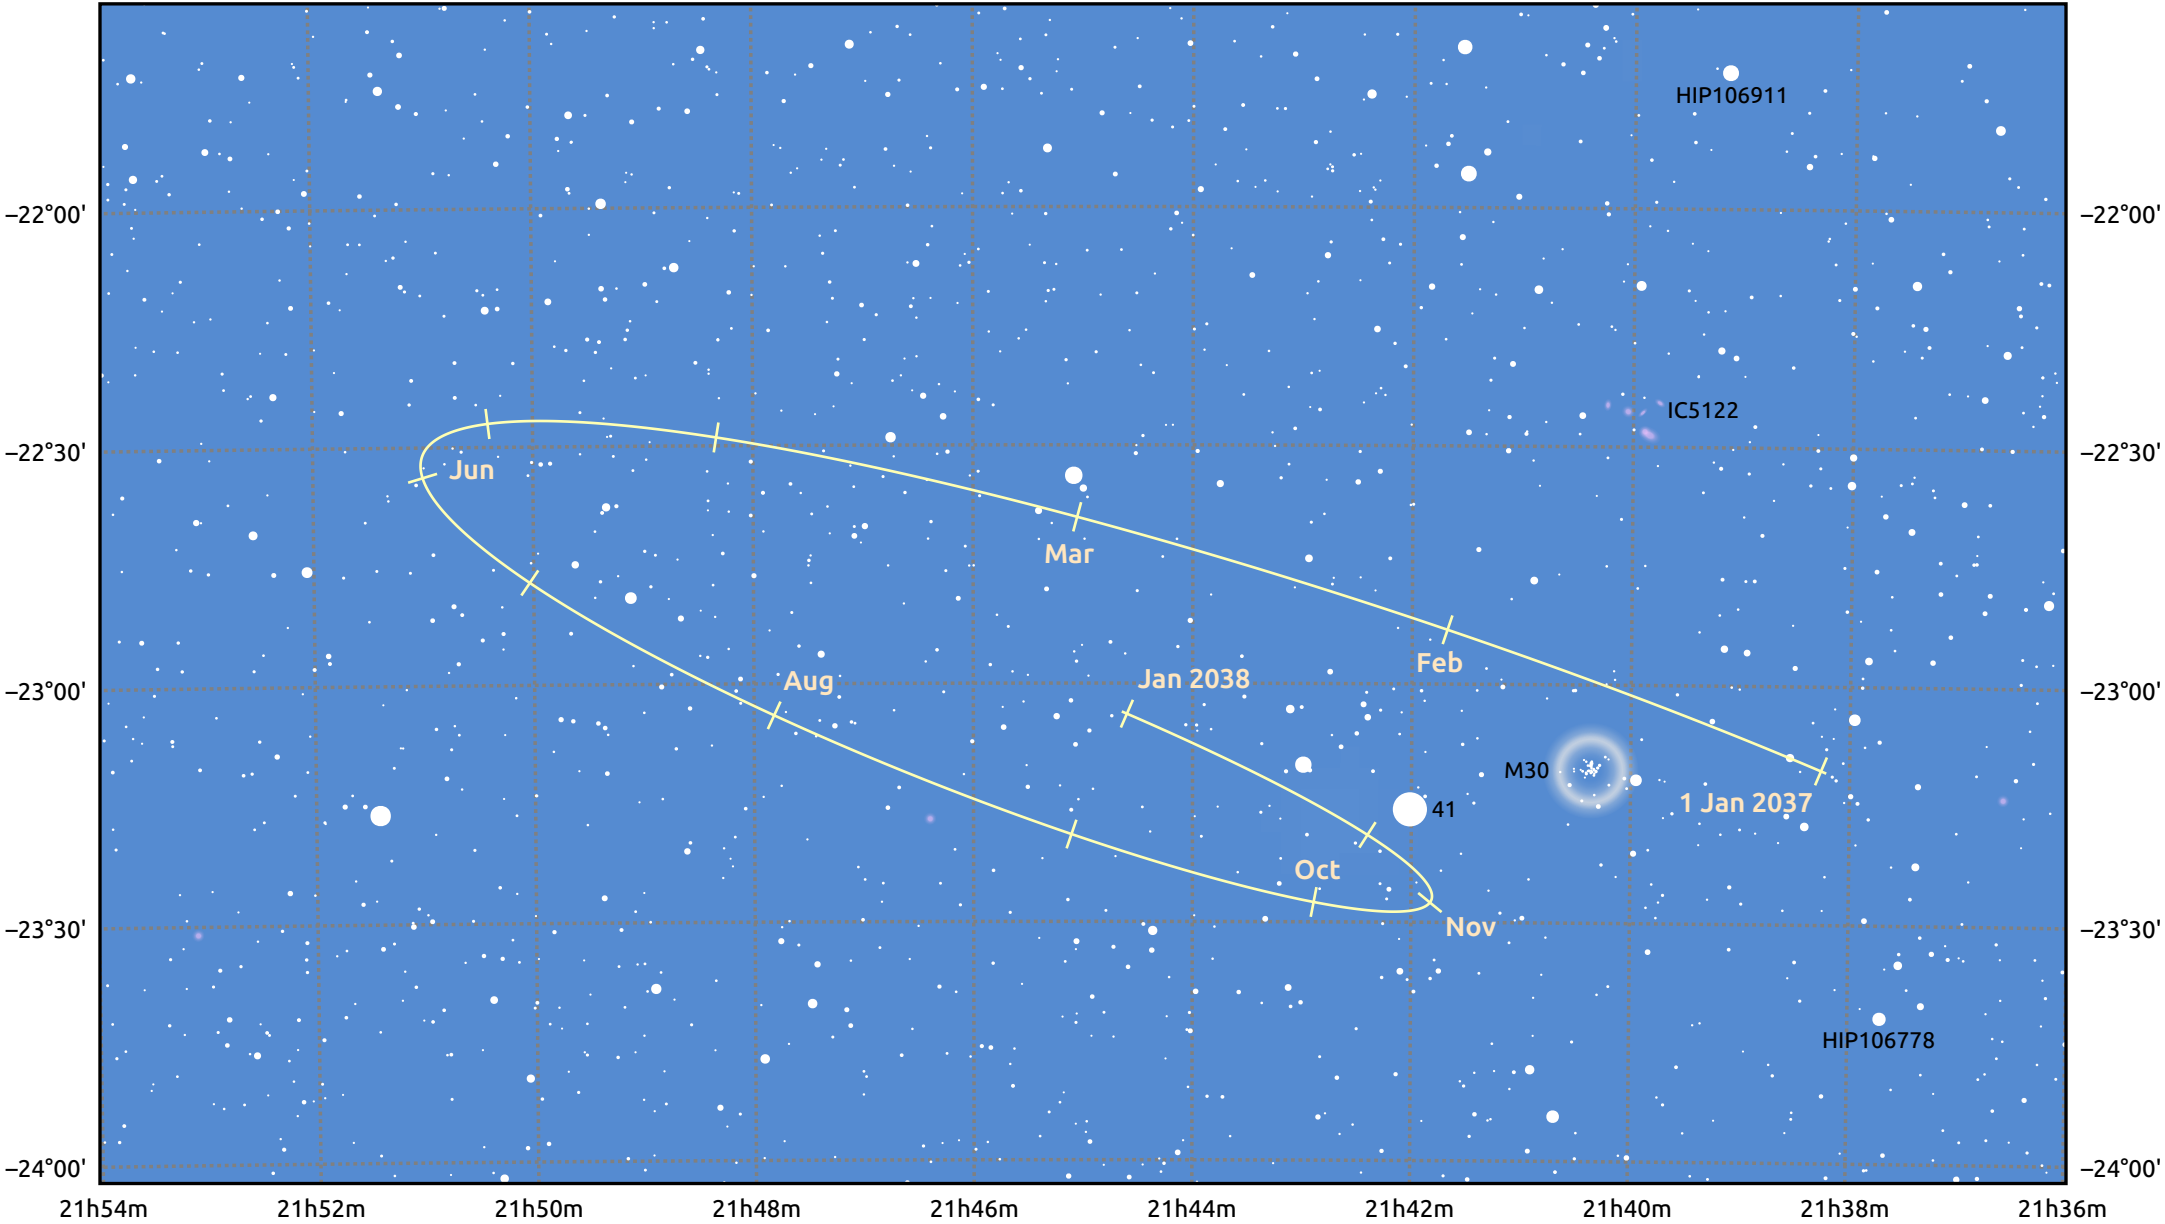

The path of Pluto in 2037

21h52m 21h50m 21h48m 21h46m 21h44m 21h42m 21h40m 21h38m

© Dominic Ford 2011–2025. Date markers placed at midnight UTC. Downloaded from <https://in-the-sky.org>

Magnitude scale: ·14.0 ·13.0 ·12.0 ·11.0 ·10.0 ·9.0 ·8.0 ●7.0 ●6.0 ●5.0

— Ecliptic Plane

- Galaxy
- Bright nebula
- Open cluster
- Globular cluster
- Planetary nebula

Date	Mag
2037 Jan 1	15.5
2037 Apr 1	15.5
2037 Jul 1	15.5
2037 Oct 1	15.5
2038 Jan 1	15.5

21h54m 21h52m 21h50m 21h48m 21h46m 21h44m 21h42m 21h40m 21h38m 21h36m

-22°00'
-22°30'
-23°00'
-23°30'
-24°00'

-22°00'
-22°30'
-23°00'
-23°30'
-24°00'