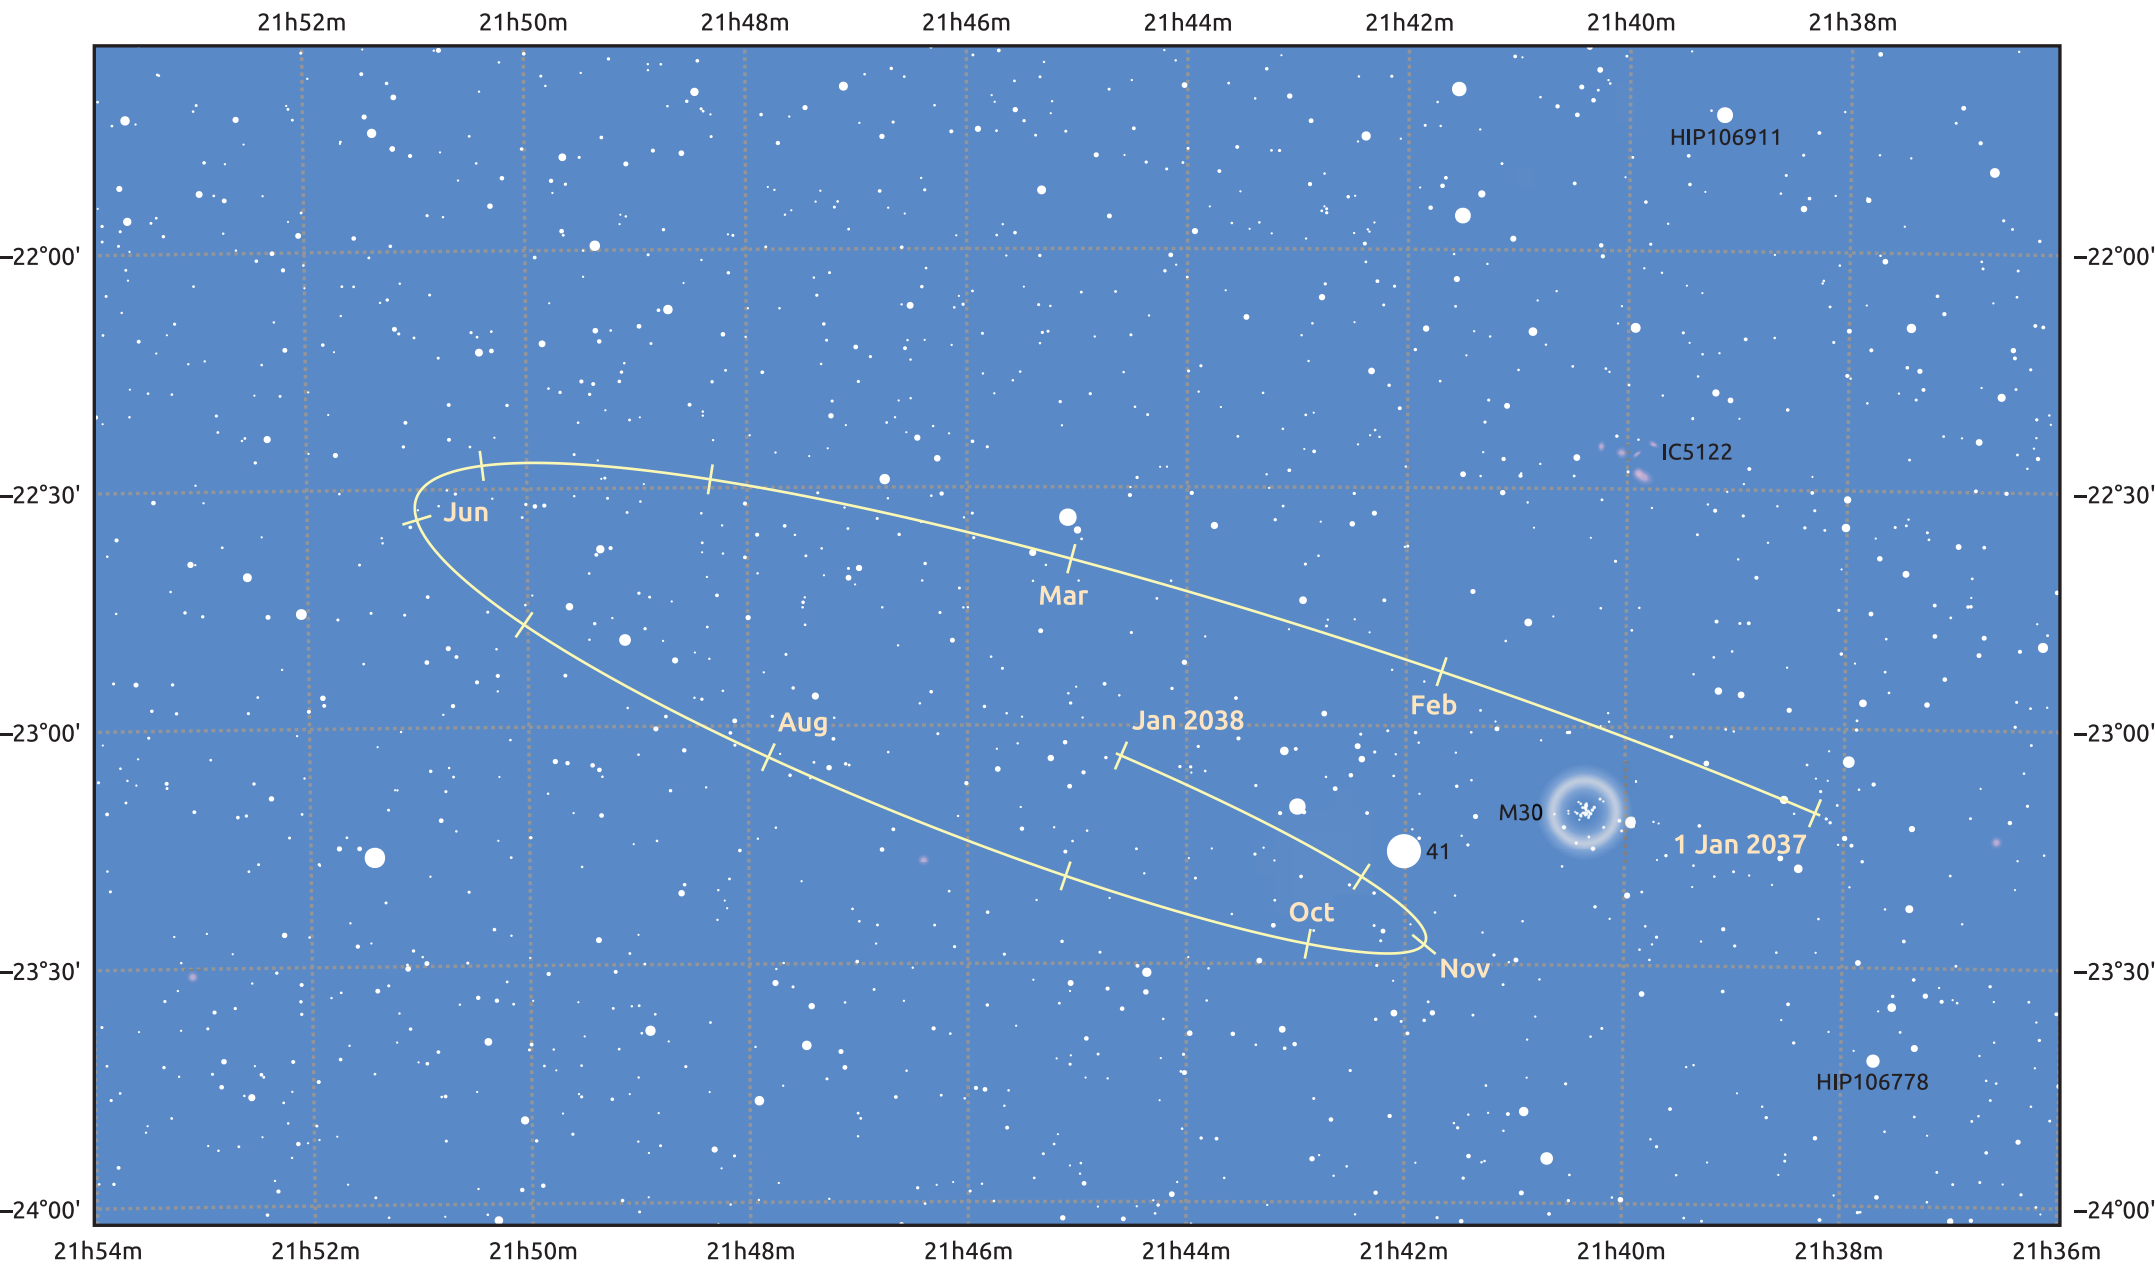

The path of Pluto in 2037

© Dominic Ford 2011–2025. Date markers placed at midnight UTC. Downloaded from <https://in-the-sky.org>

Magnitude scale: 14.0 13.0 12.0 11.0 10.0 9.0 8.0 7.0 6.0 5.0

— Ecliptic Plane

Galaxy Bright nebula Open cluster Globular cluster Planetary nebula

Date	Mag
2037 Jan 1	15.5
2037 Apr 1	15.5
2037 Jul 1	15.5
2037 Oct 1	15.5
2038 Jan 1	15.5