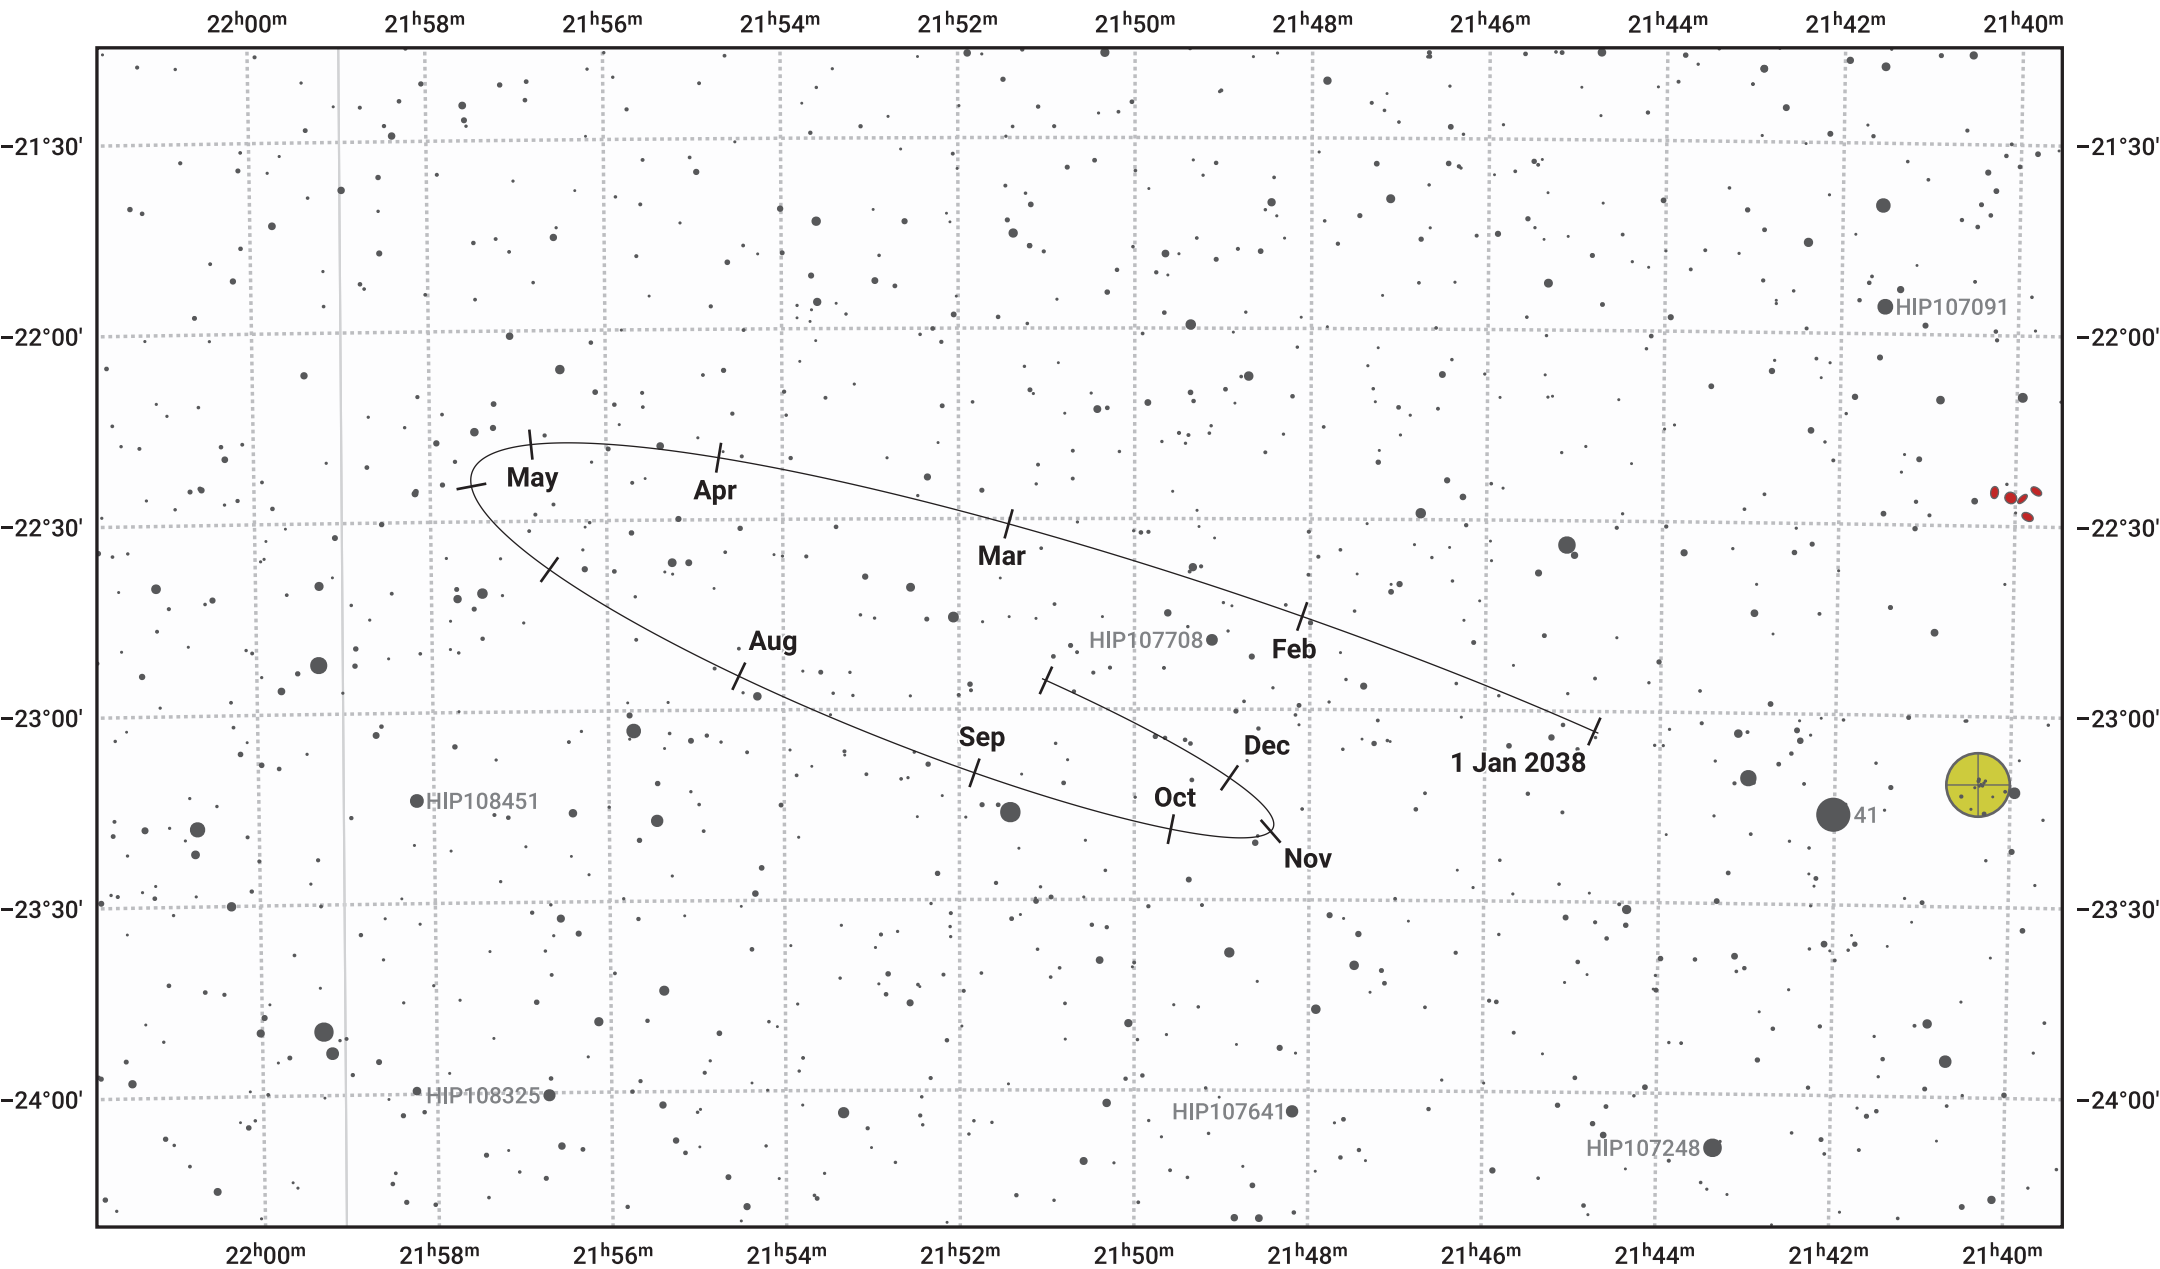

The path of Pluto in 2038

© Dominic Ford 2011–2024. Date markers placed at midnight UTC. Downloaded from <https://in-the-sky.org>

Magnitude scale: 13.0 12.0 11.0 10.0 9.0 8.0 7.0 6.0 5.0

— Ecliptic Plane

- Galaxy
- Bright nebula
- Open cluster
- ⊕ Globular cluster

Date	Mag
2038 Jan 1	15.6
2038 Apr 1	15.6
2038 Jul 1	15.5
2038 Oct 1	15.5
2039 Jan 1	15.6