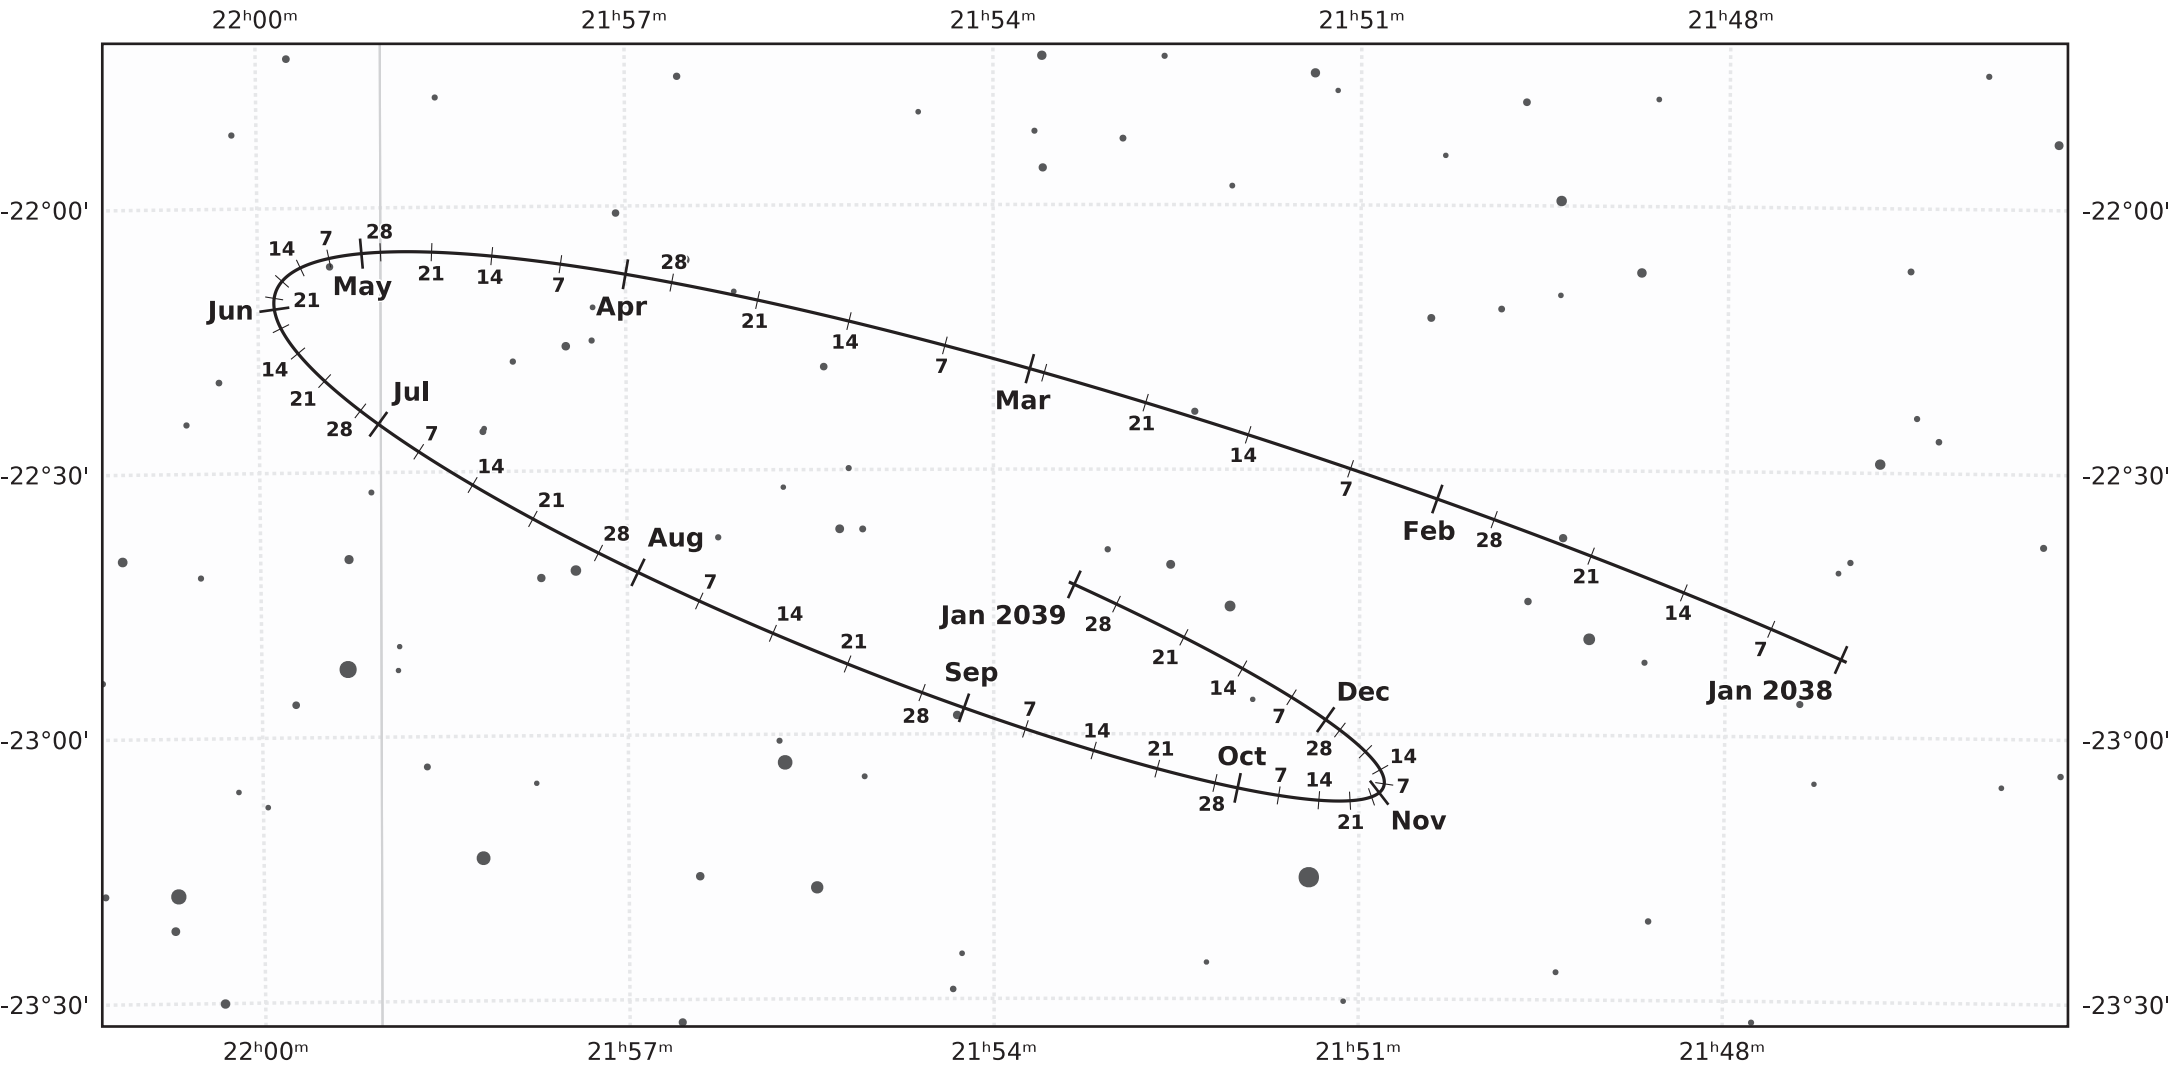

The path of Pluto in 2038

© Dominic Ford 2011-2021. Downloaded from <https://in-the-sky.org>

Magnitude scale: •11.0 •10.5 •10.0 •9.5 •9.0 •8.5 •8.0 •7.5 •7.0 •6.5

— The Equator — Ecliptic Plane — Galactic Plane