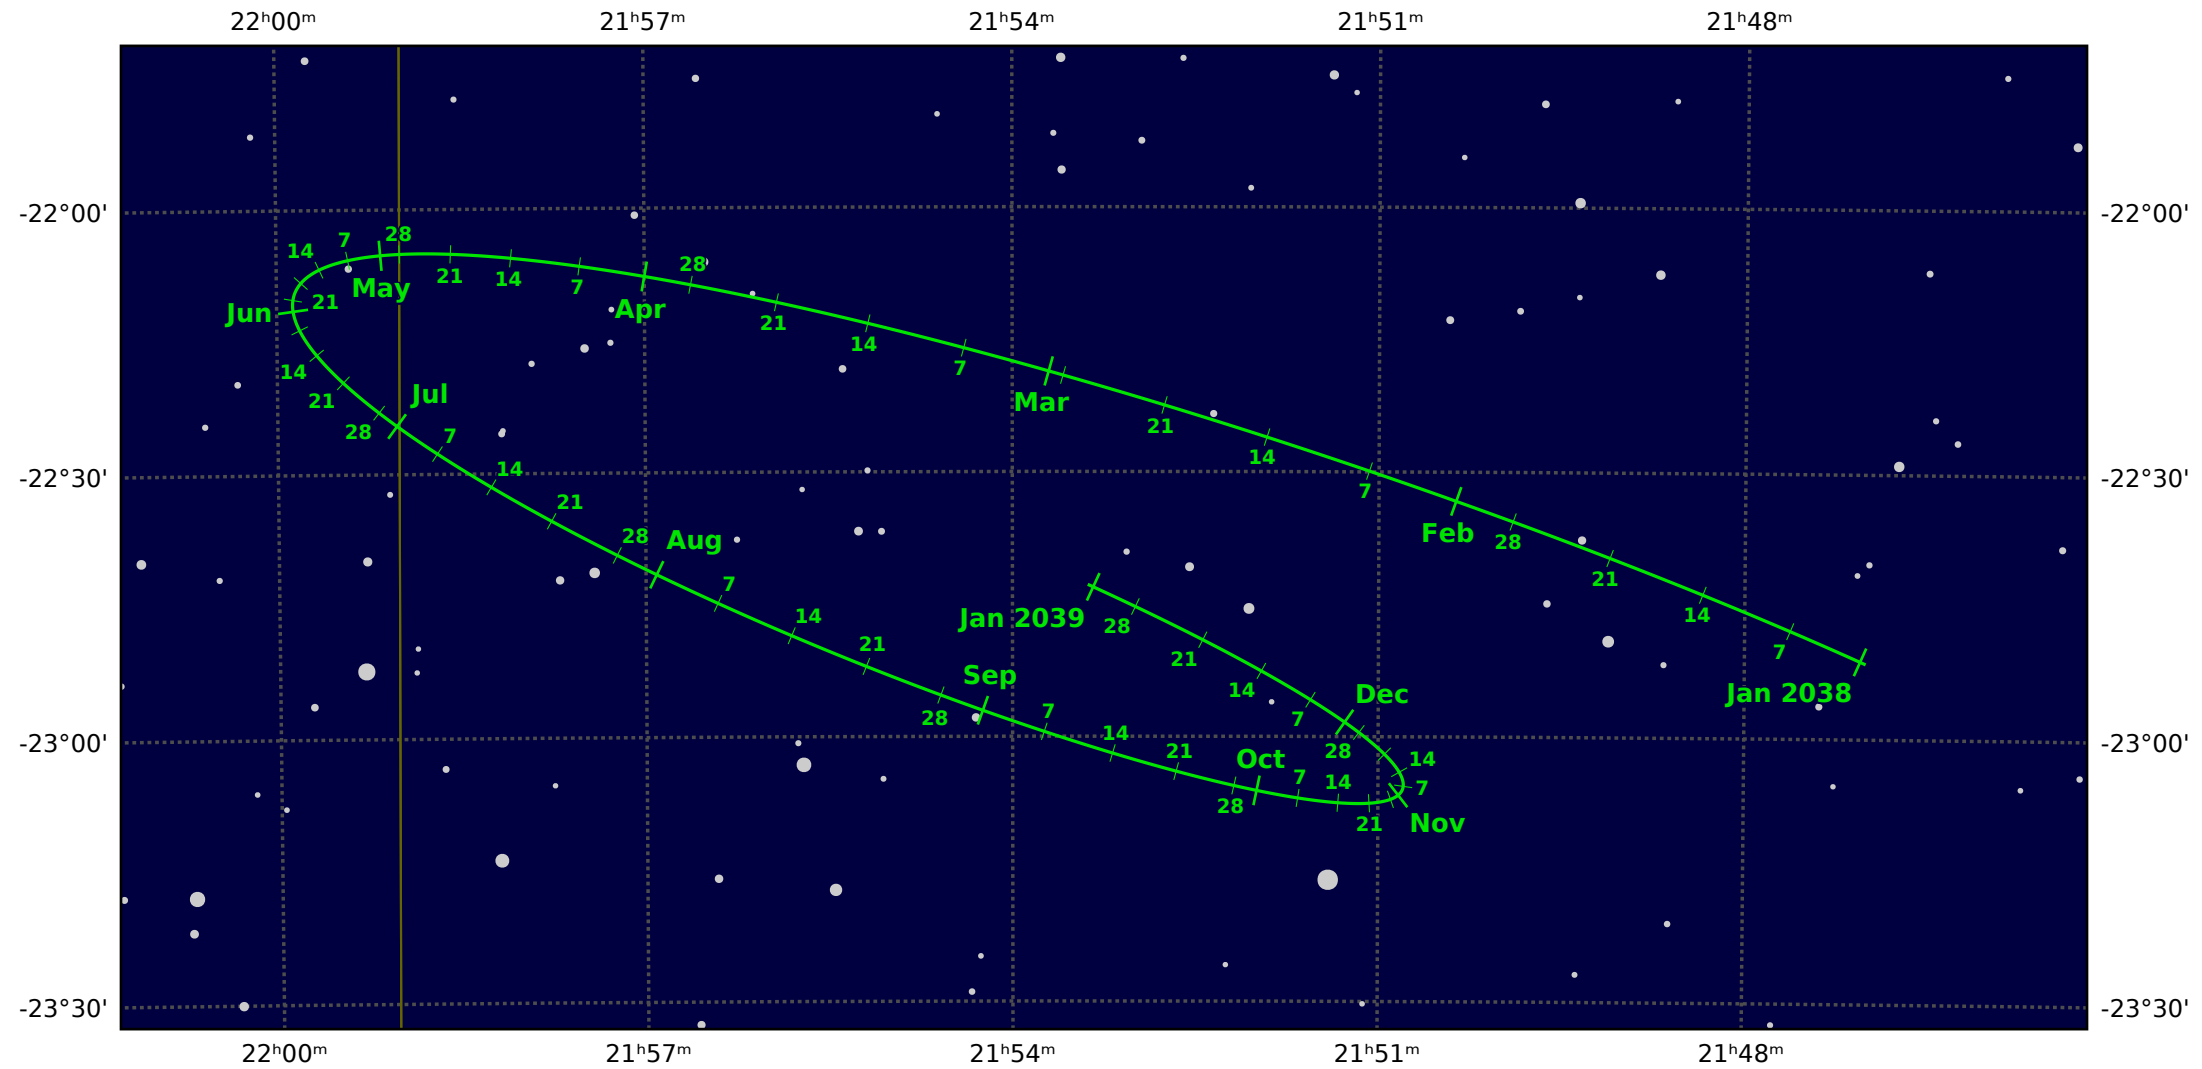

# The path of Pluto in 2038

© Dominic Ford 2011-2021. Downloaded from <https://in-the-sky.org>

Magnitude scale: •11.0 •10.5 •10.0 •9.5 •9.0 •8.5 •8.0 •7.5 •7.0 •6.5

— Ecliptic Plane

— Galactic Plane