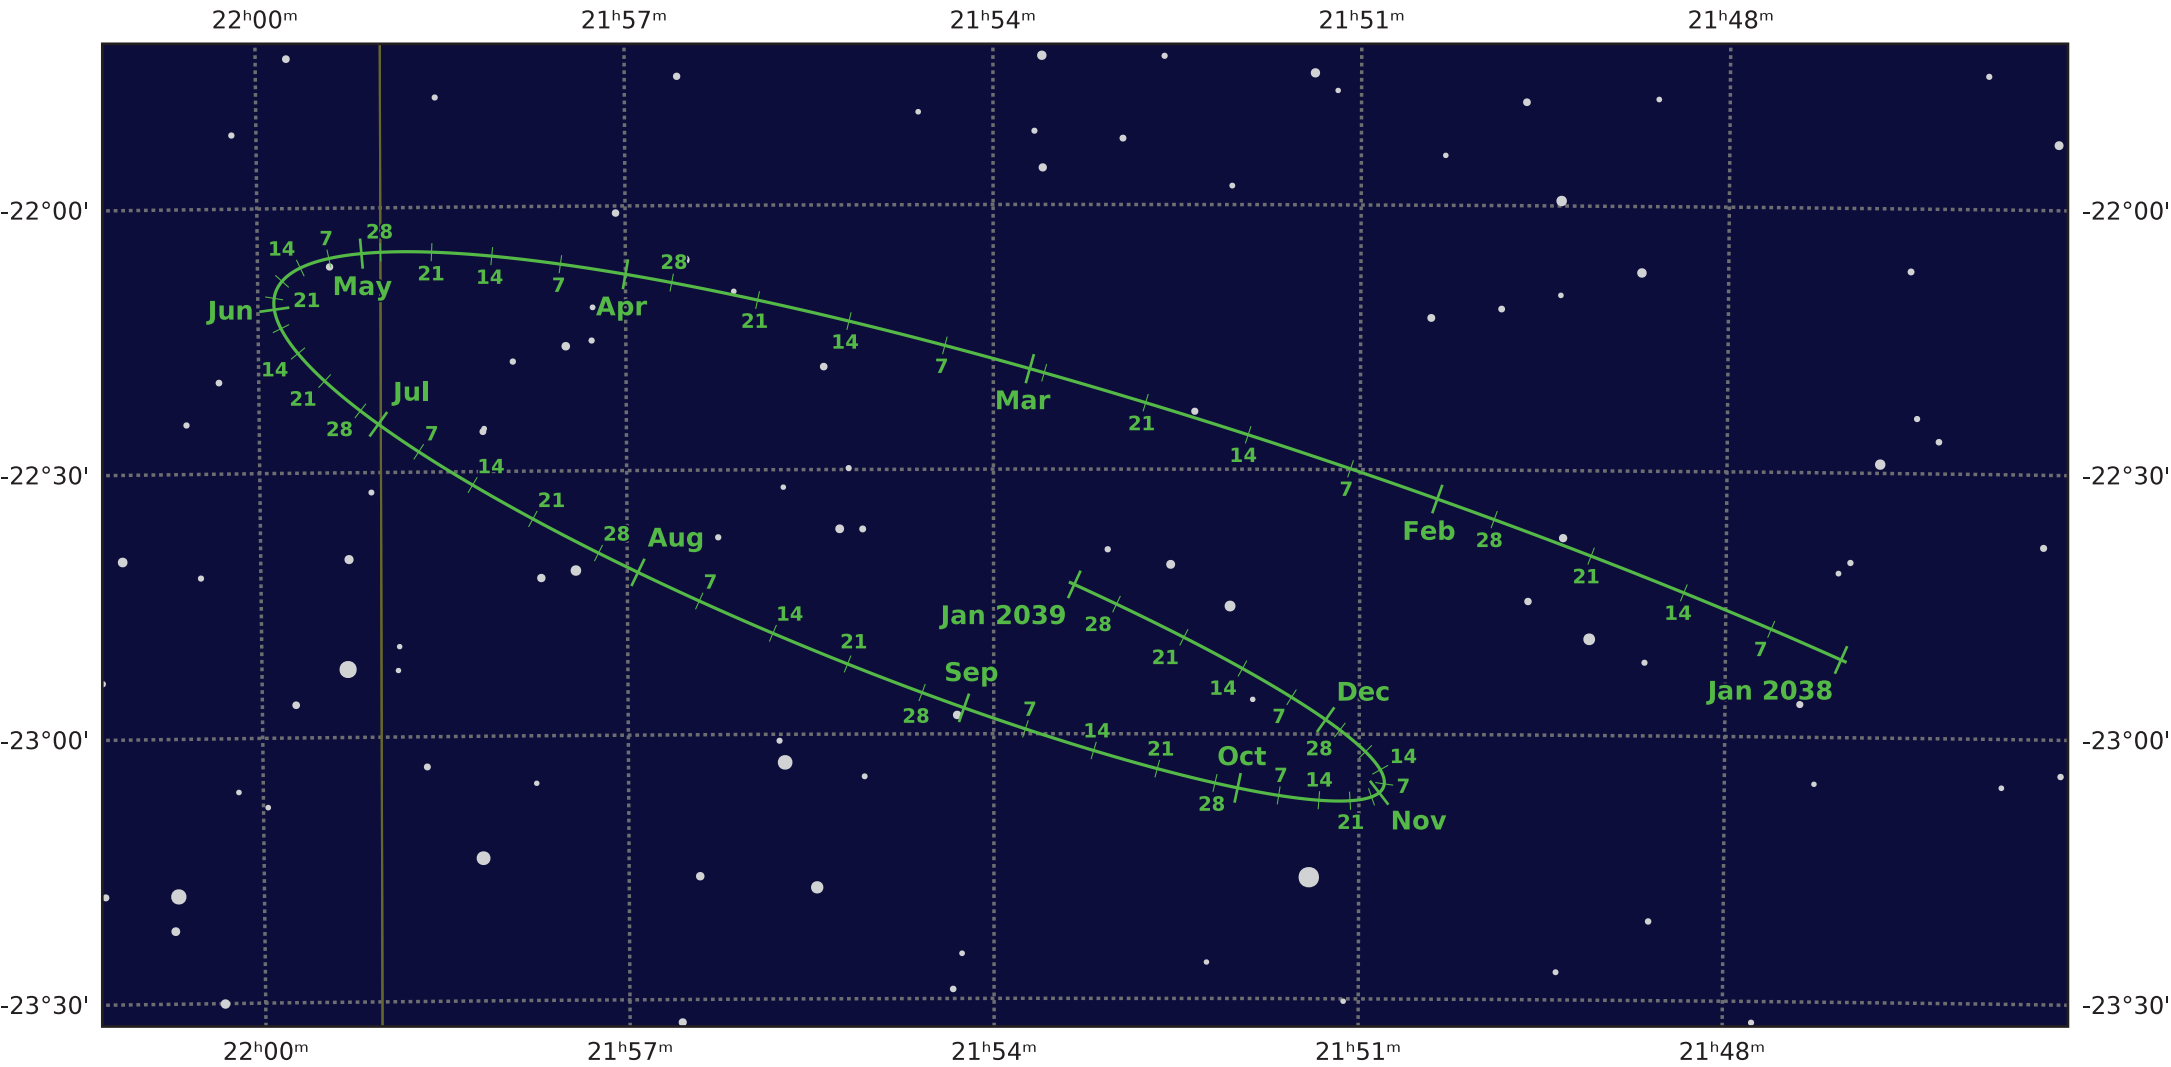

# The path of Pluto in 2038

© Dominic Ford 2011-2021. Downloaded from <https://in-the-sky.org>

Magnitude scale: •11.0 •10.5 •10.0 •9.5 •9.0 •8.5 •8.0 •7.5 •7.0 •6.5

— Ecliptic Plane — Galactic Plane