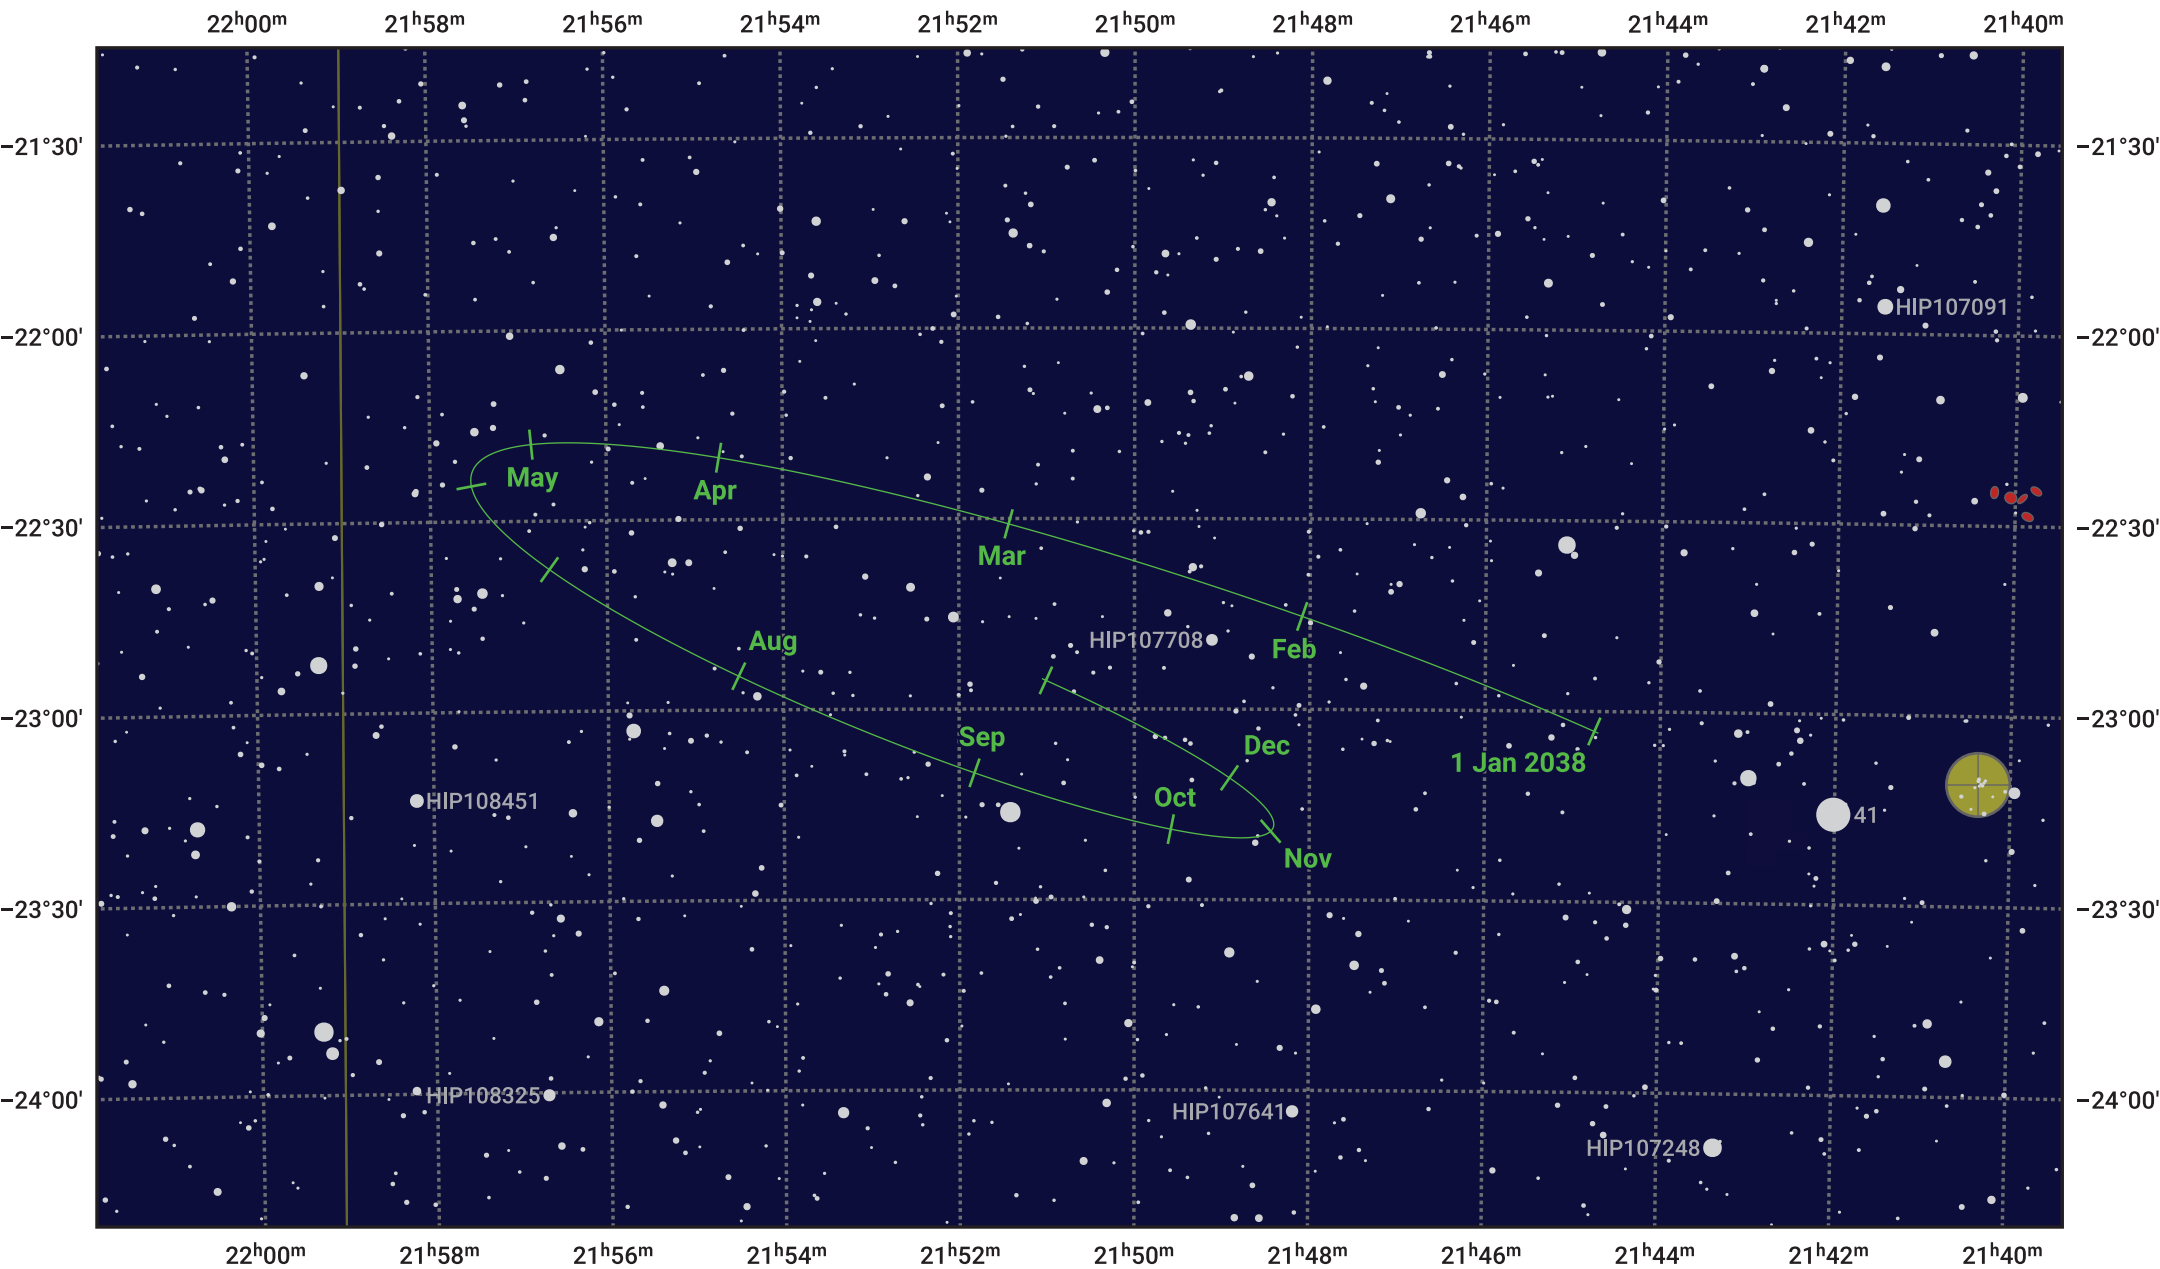

The path of Pluto in 2038

© Dominic Ford 2011–2024. Date markers placed at midnight UTC. Downloaded from <https://in-the-sky.org>

Magnitude scale: 13.0 12.0 11.0 10.0 9.0 8.0 7.0 6.0 5.0

— Ecliptic Plane

- Galaxy
- Bright nebula
- Open cluster
- ⊕ Globular cluster

Date	Mag
2038 Jan 1	15.6
2038 Apr 1	15.6
2038 Jul 1	15.5
2038 Oct 1	15.5
2039 Jan 1	15.6